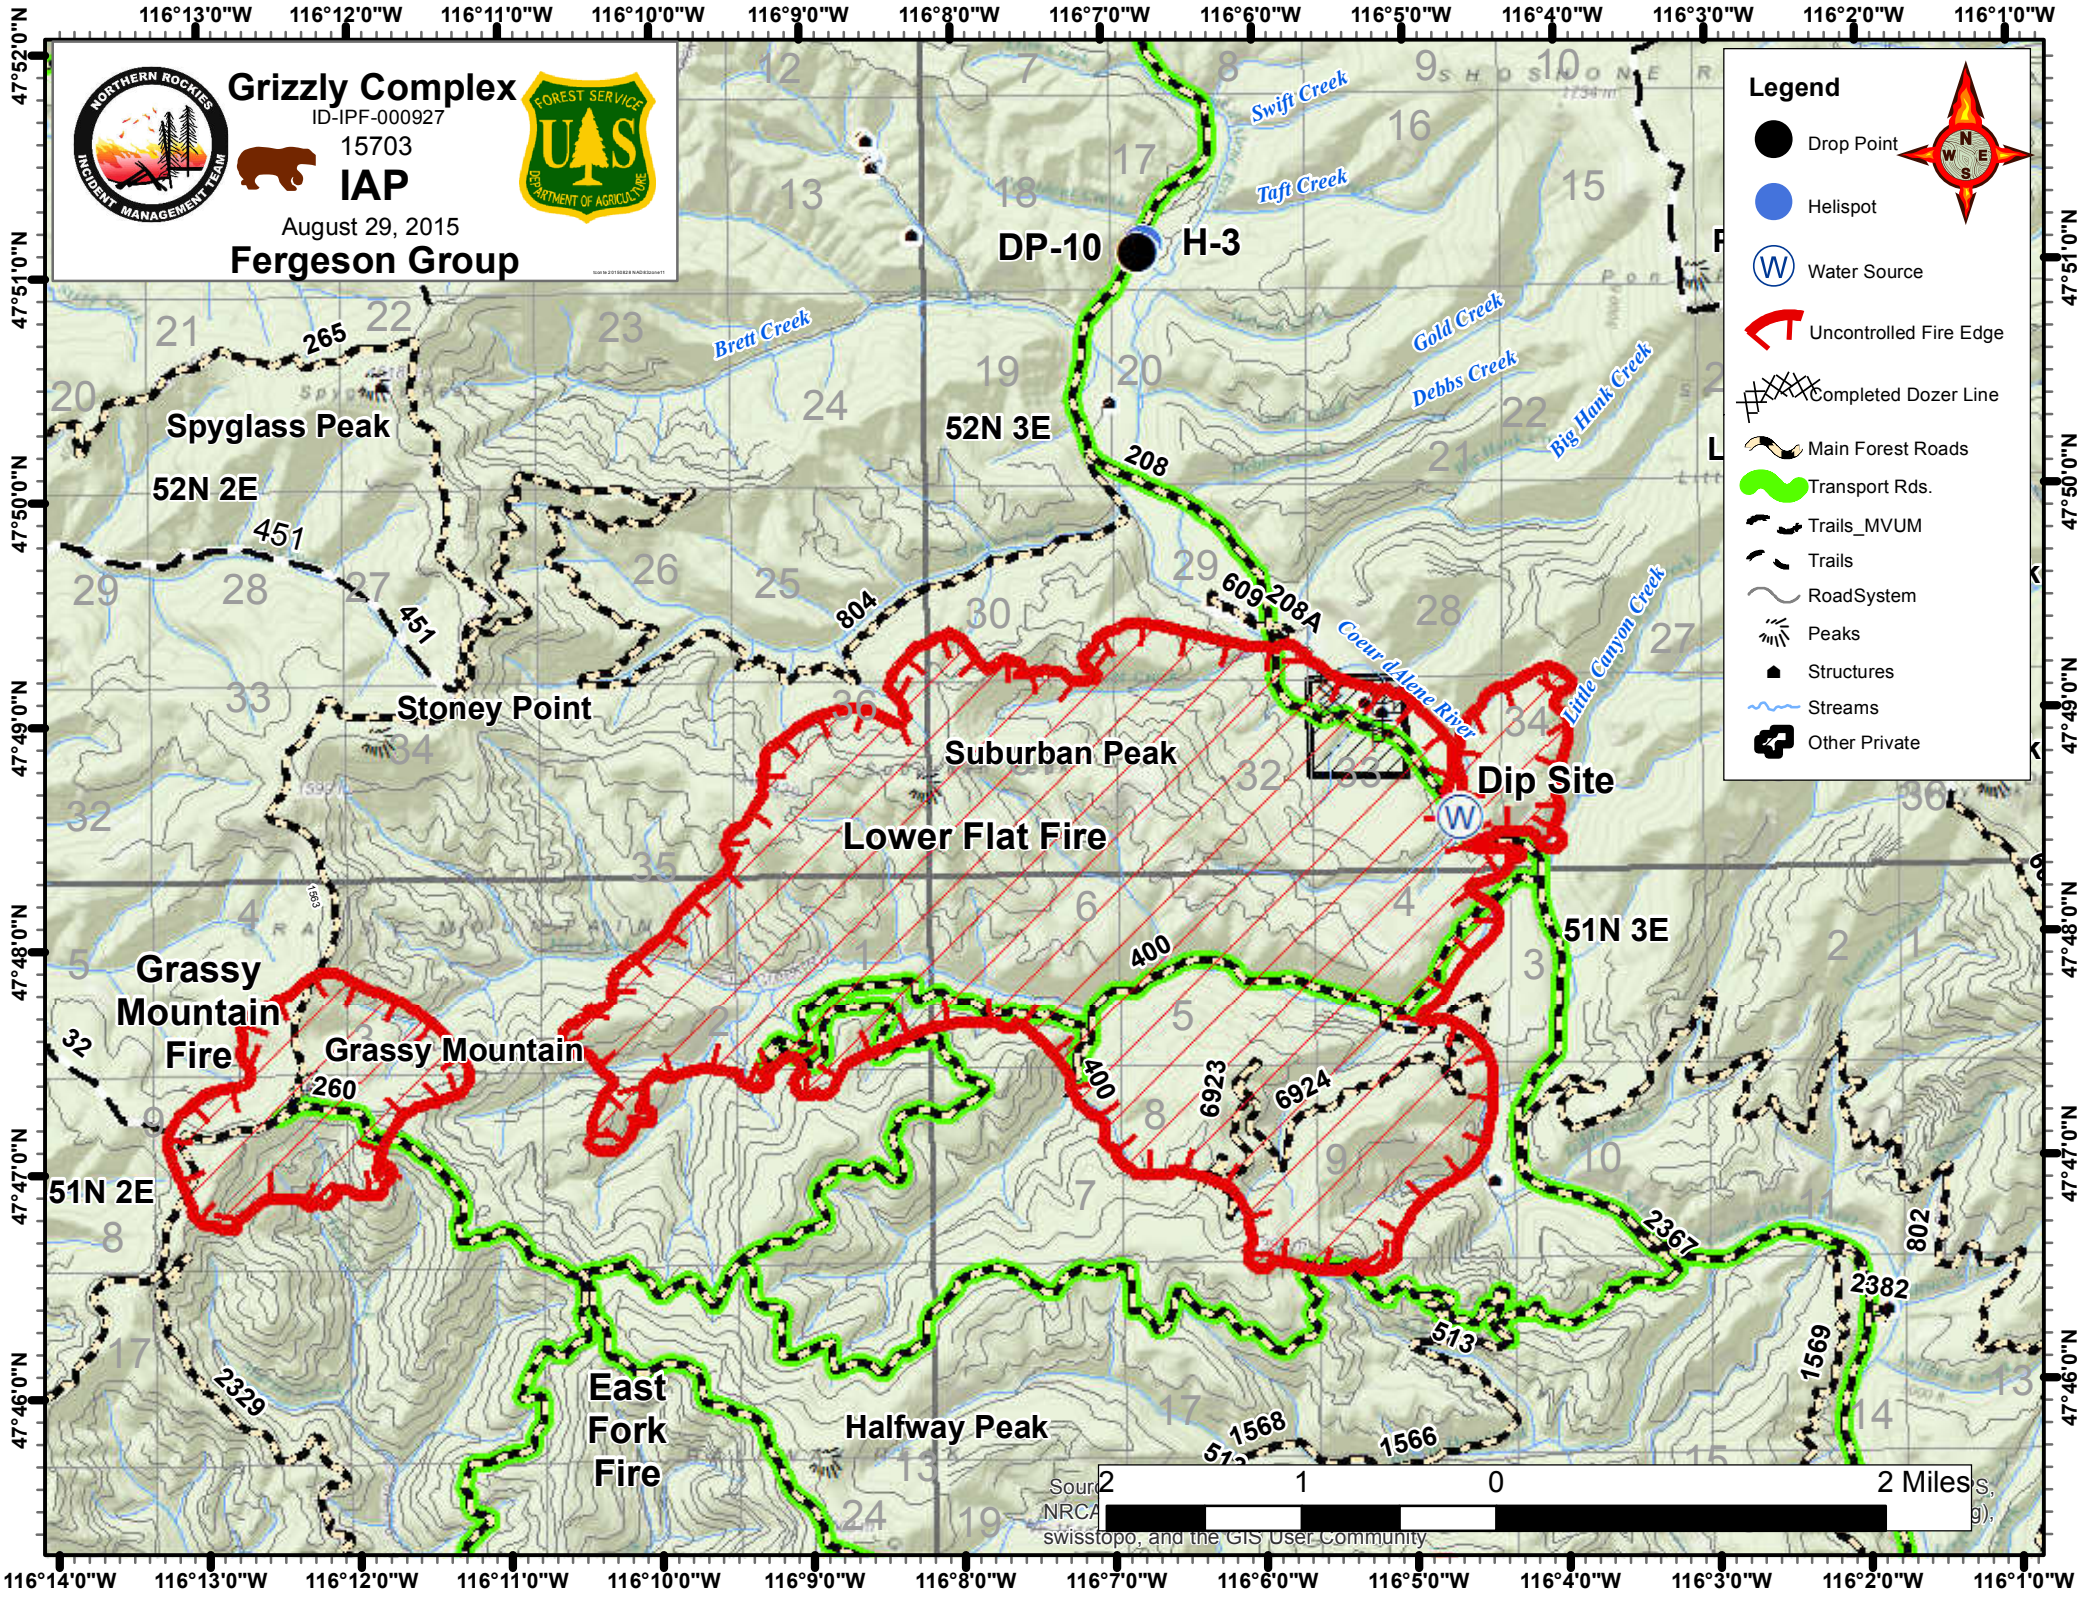

### Legend

- Drop Point
- Helispot
- Water Source
- Uncontrolled Fire Edge
- Completed Dozer Line
- Main Forest Roads
- Transport Rds.
- Trails\_MVUM
- Trails
- RoadSystem
- Peaks
- Structures
- Streams
- Other Private