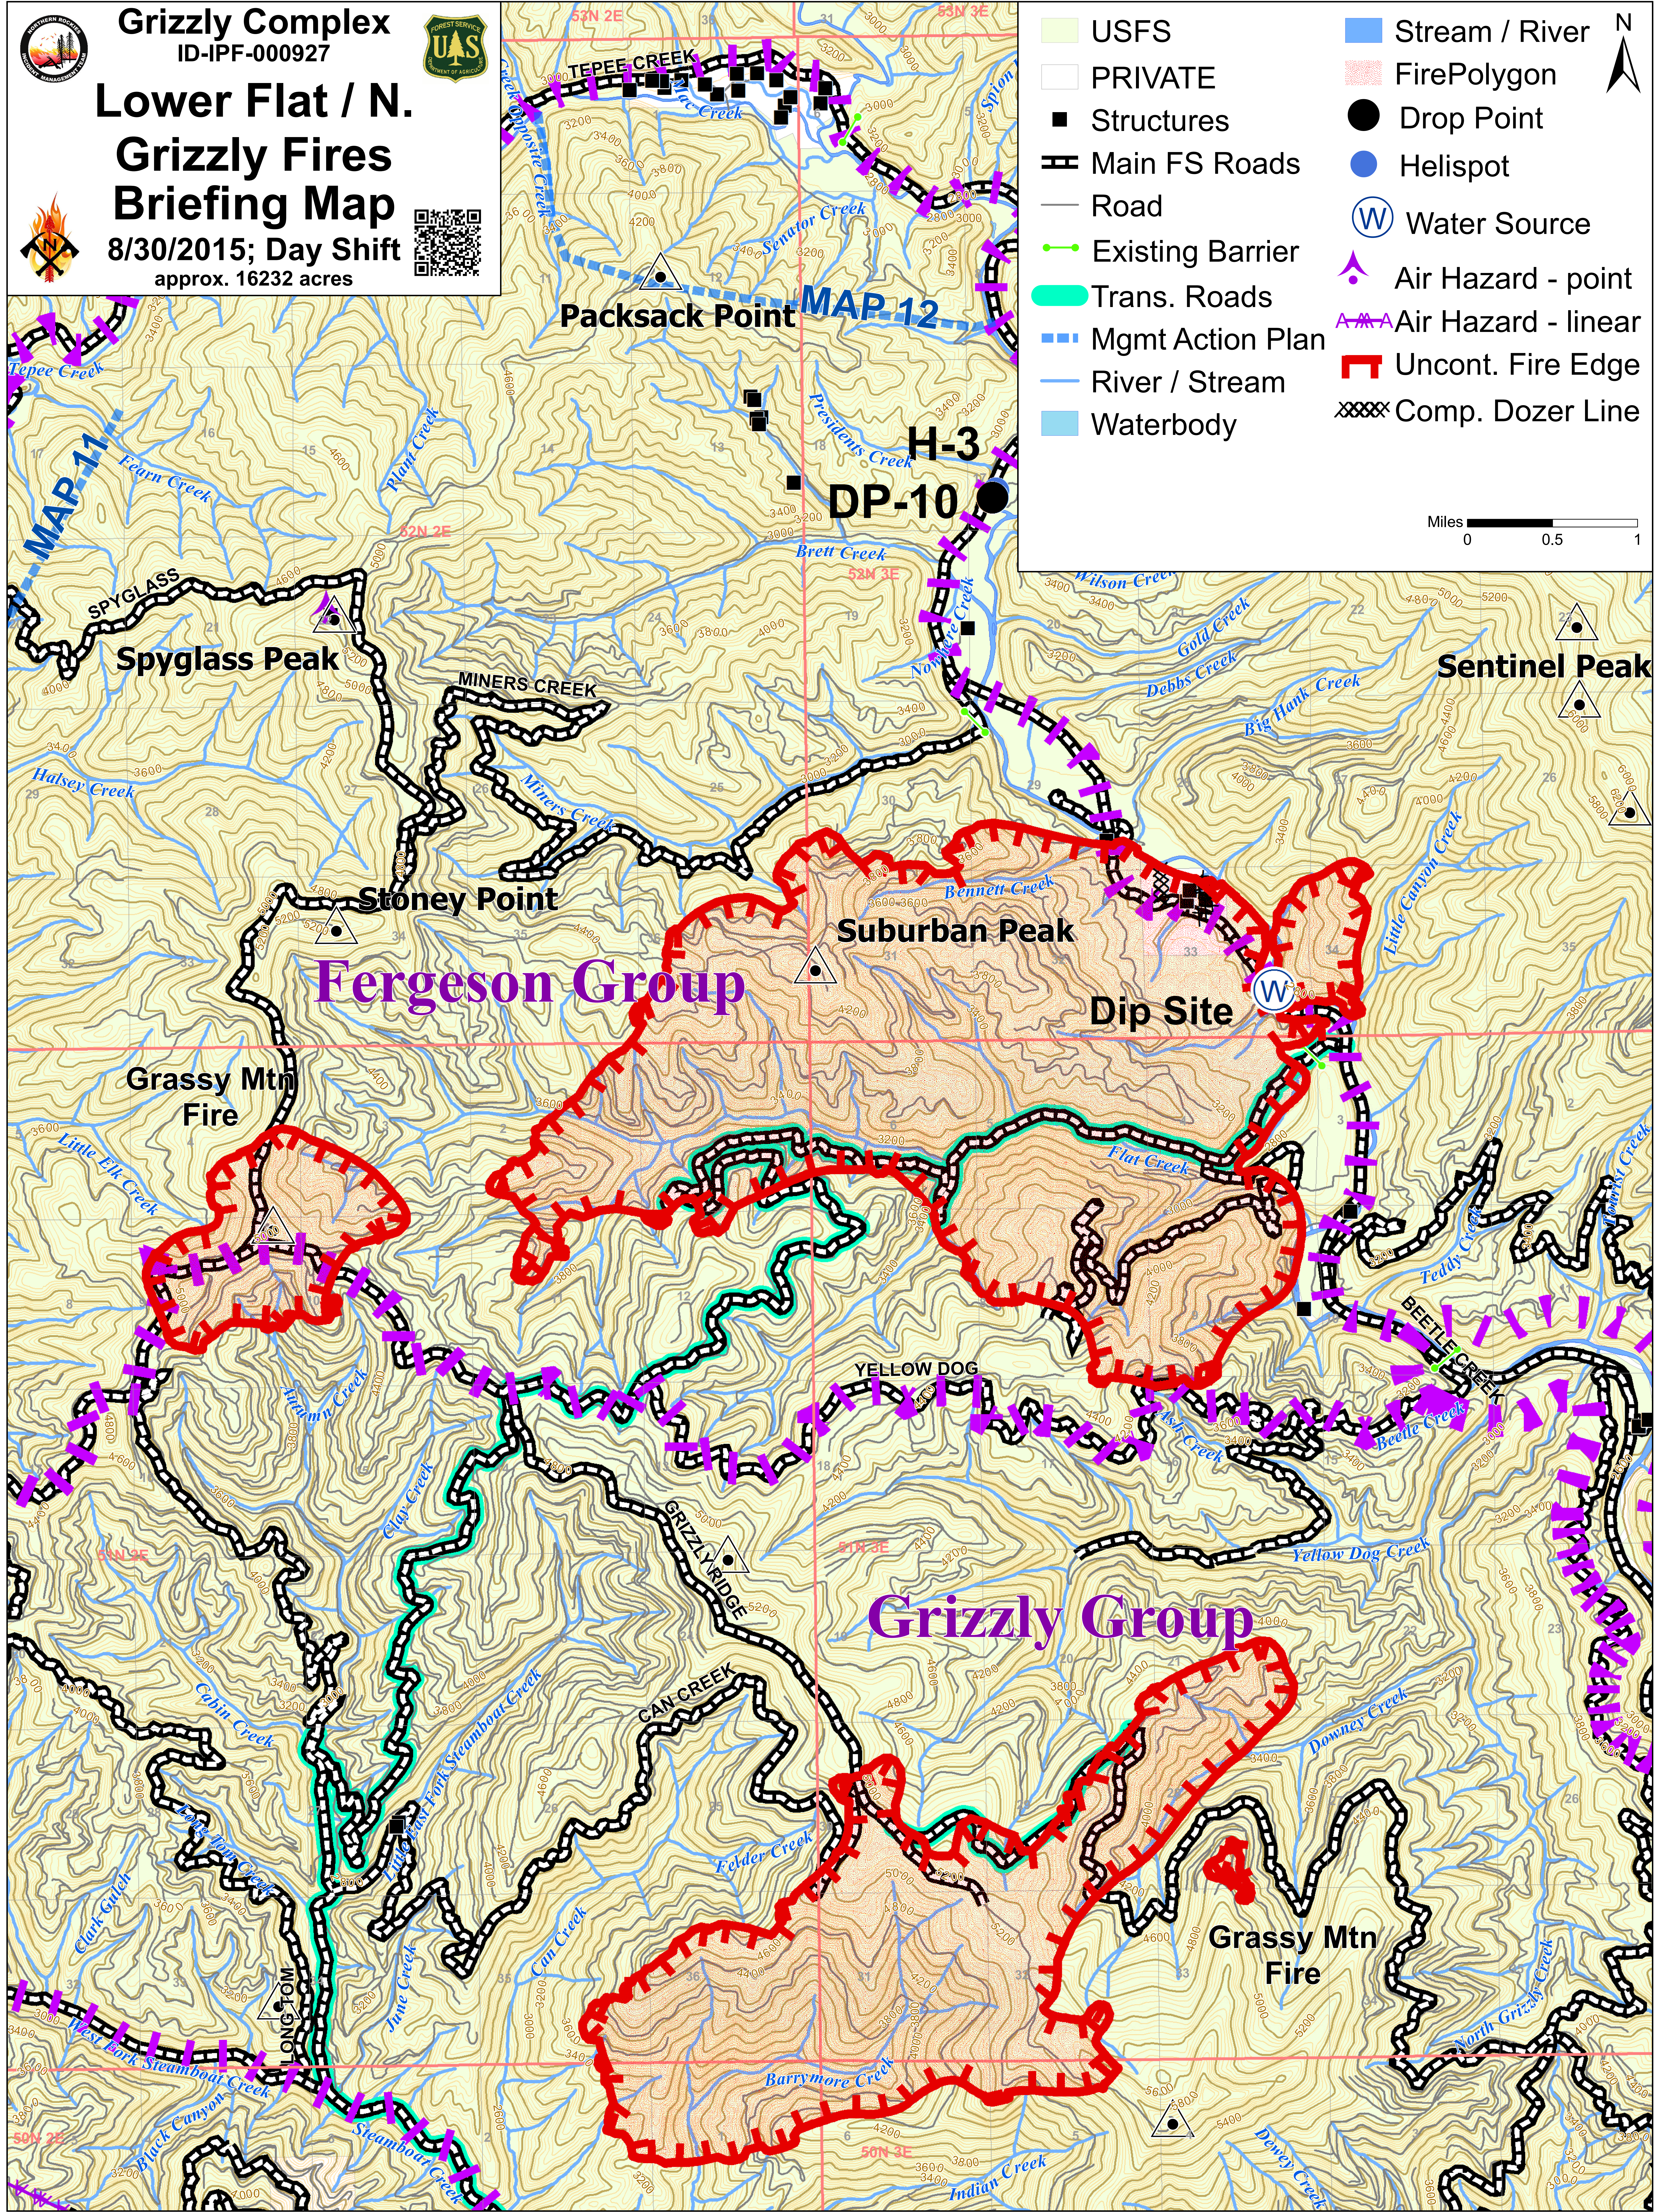

Grizzly Complex
ID-IPF-000927

Lower Flat / N. Grizzly Fires Briefing Map

8/30/2015; Day Shift
approx. 16232 acres

- USFS
- PRIVATE
- Structures
- Main FS Roads
- Road
- Existing Barrier
- Trans. Roads
- Mgmt Action Plan
- River / Stream
- Waterbody
- Stream / River
- FirePolygon
- Drop Point
- Helispot
- Water Source
- Air Hazard - point
- Air Hazard - linear
- Uncont. Fire Edge
- Comp. Dozer Line

Packsack Point MAP 12

H-3

DP-10

Ferguson Group

Grizzly Group

Spyglass Peak

Sentinel Peak

Stoney Point

Suburban Peak

Dip Site

Grassy Mtn Fire

Grassy Mtn Fire

YELLOW DOG

LONG TOM

CAN CREEK

Barrymore Creek