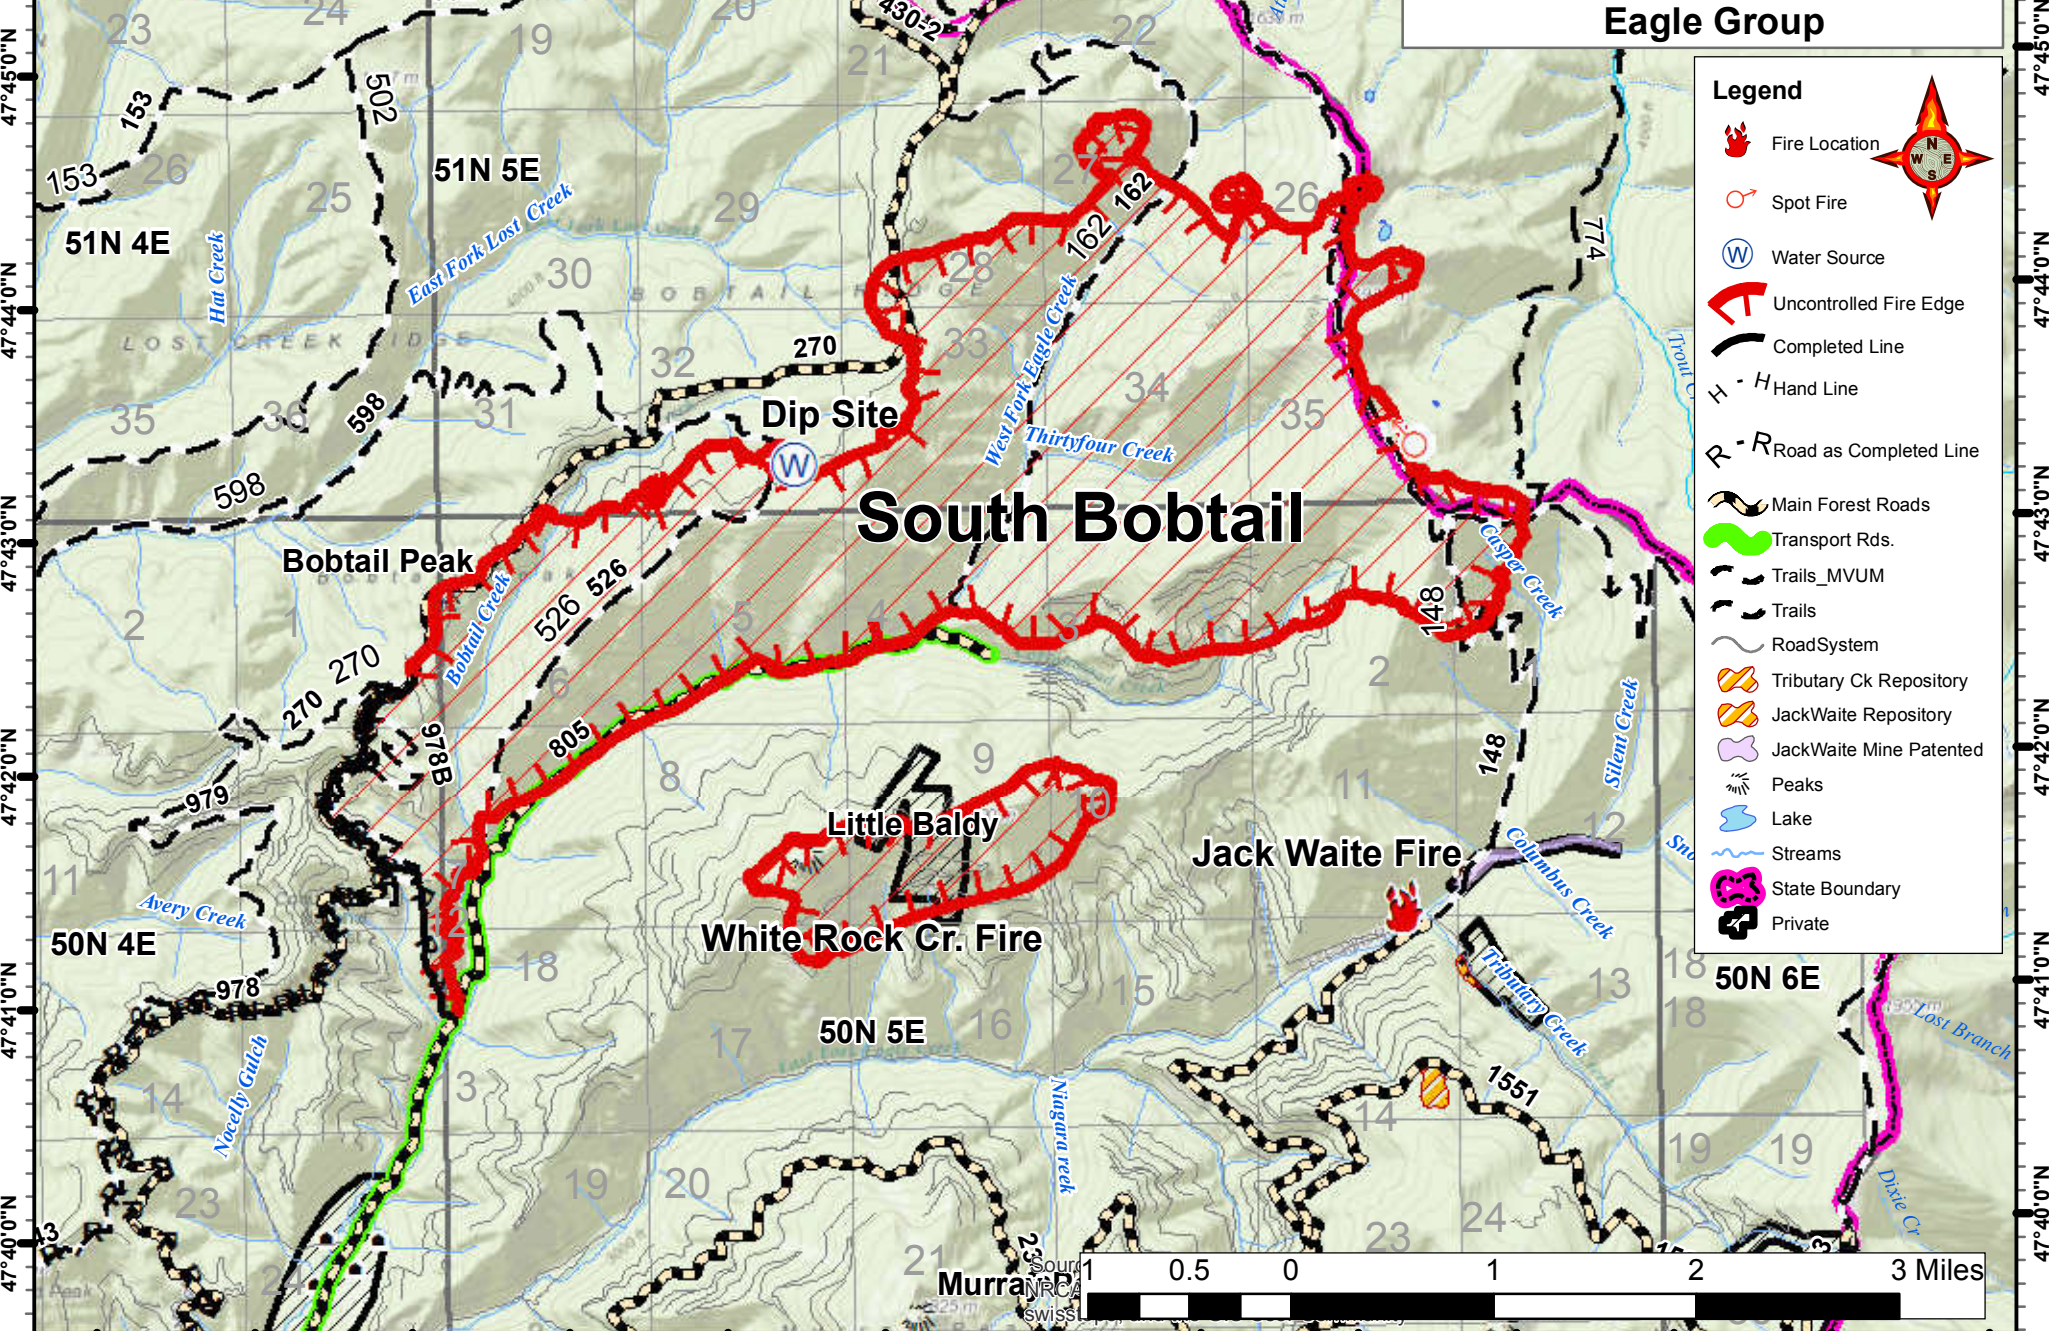

115°55'0"W 115°54'0"W 115°53'0"W 115°52'0"W 115°51'0"W 115°50'0"W 115°49'0"W 115°48'0"W 115°47'0"W 115°46'0"W 115°45'0"W 115°44'0"W 115°43'0"W

Grizzly Complex

ID-IPF-000927
16232 Ac.

IAP

August 30, 2015

Eagle Group

Legend

- Fire Location
- Spot Fire
- Water Source
- Uncontrolled Fire Edge
- Completed Line
- Hand Line
- Road as Completed Line
- Main Forest Roads
- Transport Rds.
- Trails_MVUM
- Trails
- RoadSystem
- Tributary Ck Repository
- JackWaite Repository
- JackWaite Mine Patented
- Peaks
- Lake
- Streams
- State Boundary
- Private

115°55'0"W 115°54'0"W 115°53'0"W 115°52'0"W 115°51'0"W 115°50'0"W 115°49'0"W 115°48'0"W 115°47'0"W 115°46'0"W 115°45'0"W 115°44'0"W 115°43'0"W