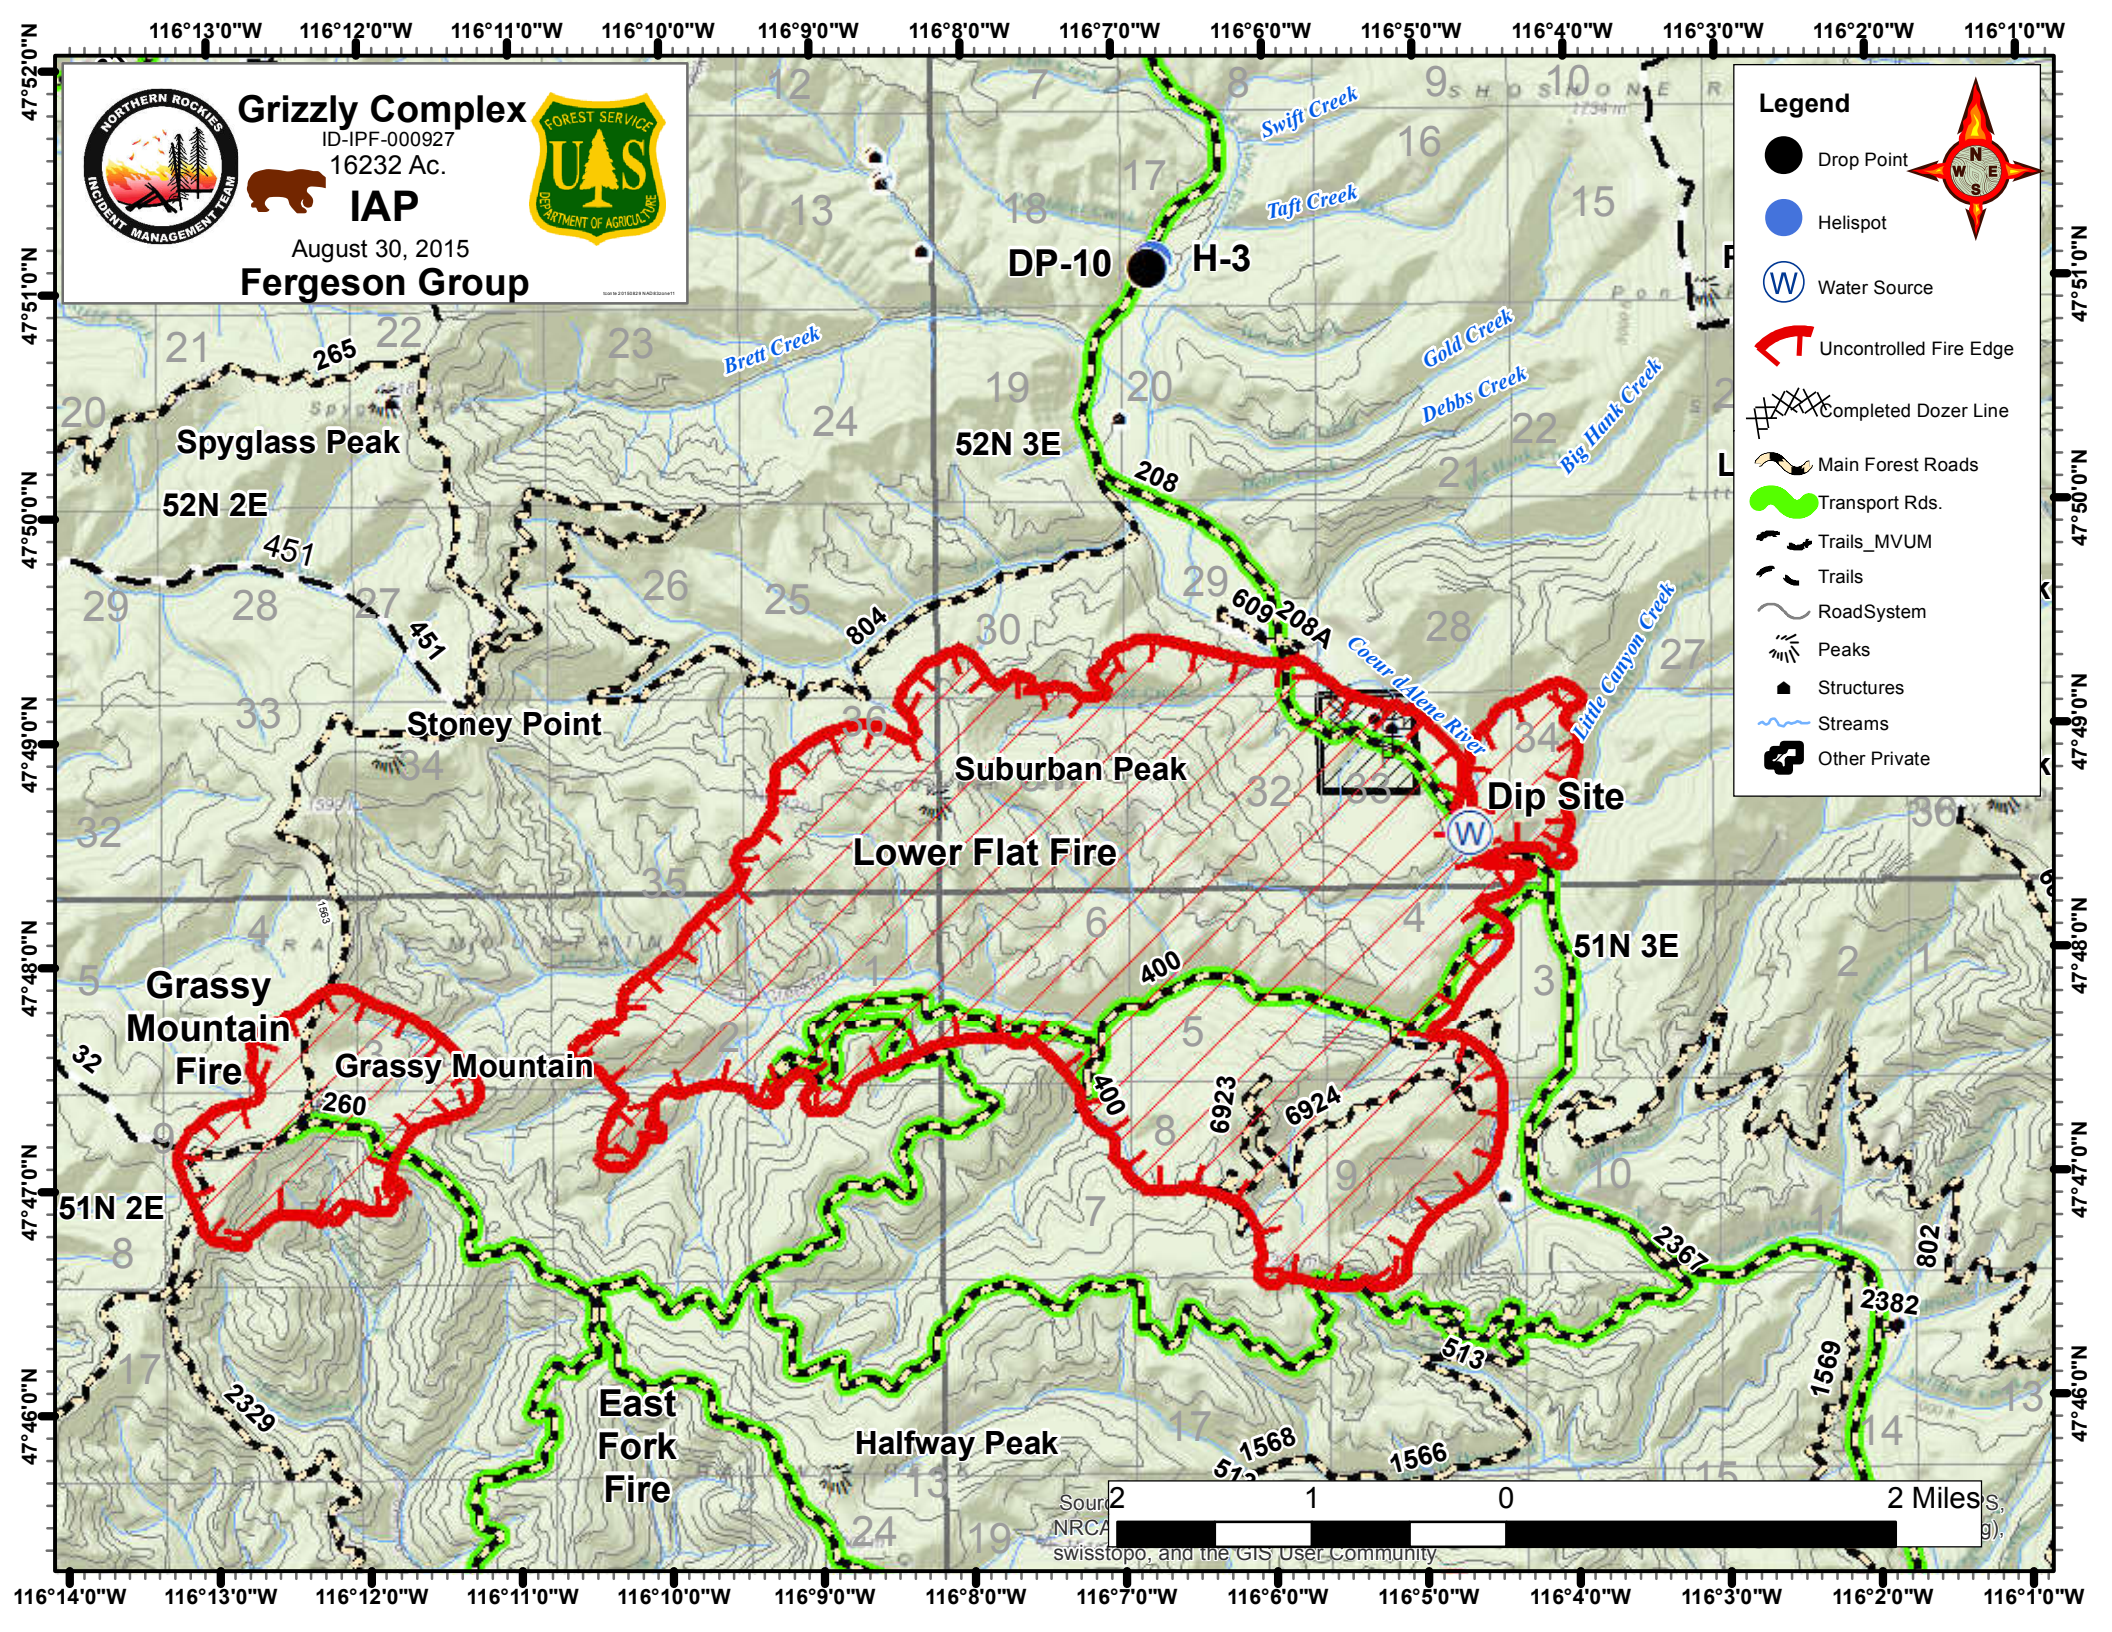

# Grizzly Complex

ID-IPF-000927  
16232 Ac.

## IAP

August 30, 2015

### Legend

- Drop Point
- Helispot
- Water Source
- Uncontrolled Fire Edge
- Completed Dozer Line
- Main Forest Roads
- Transport Rds.
- Trails\_MVUM
- Trails
- RoadSystem
- Peaks
- Structures
- Streams
- Other Private