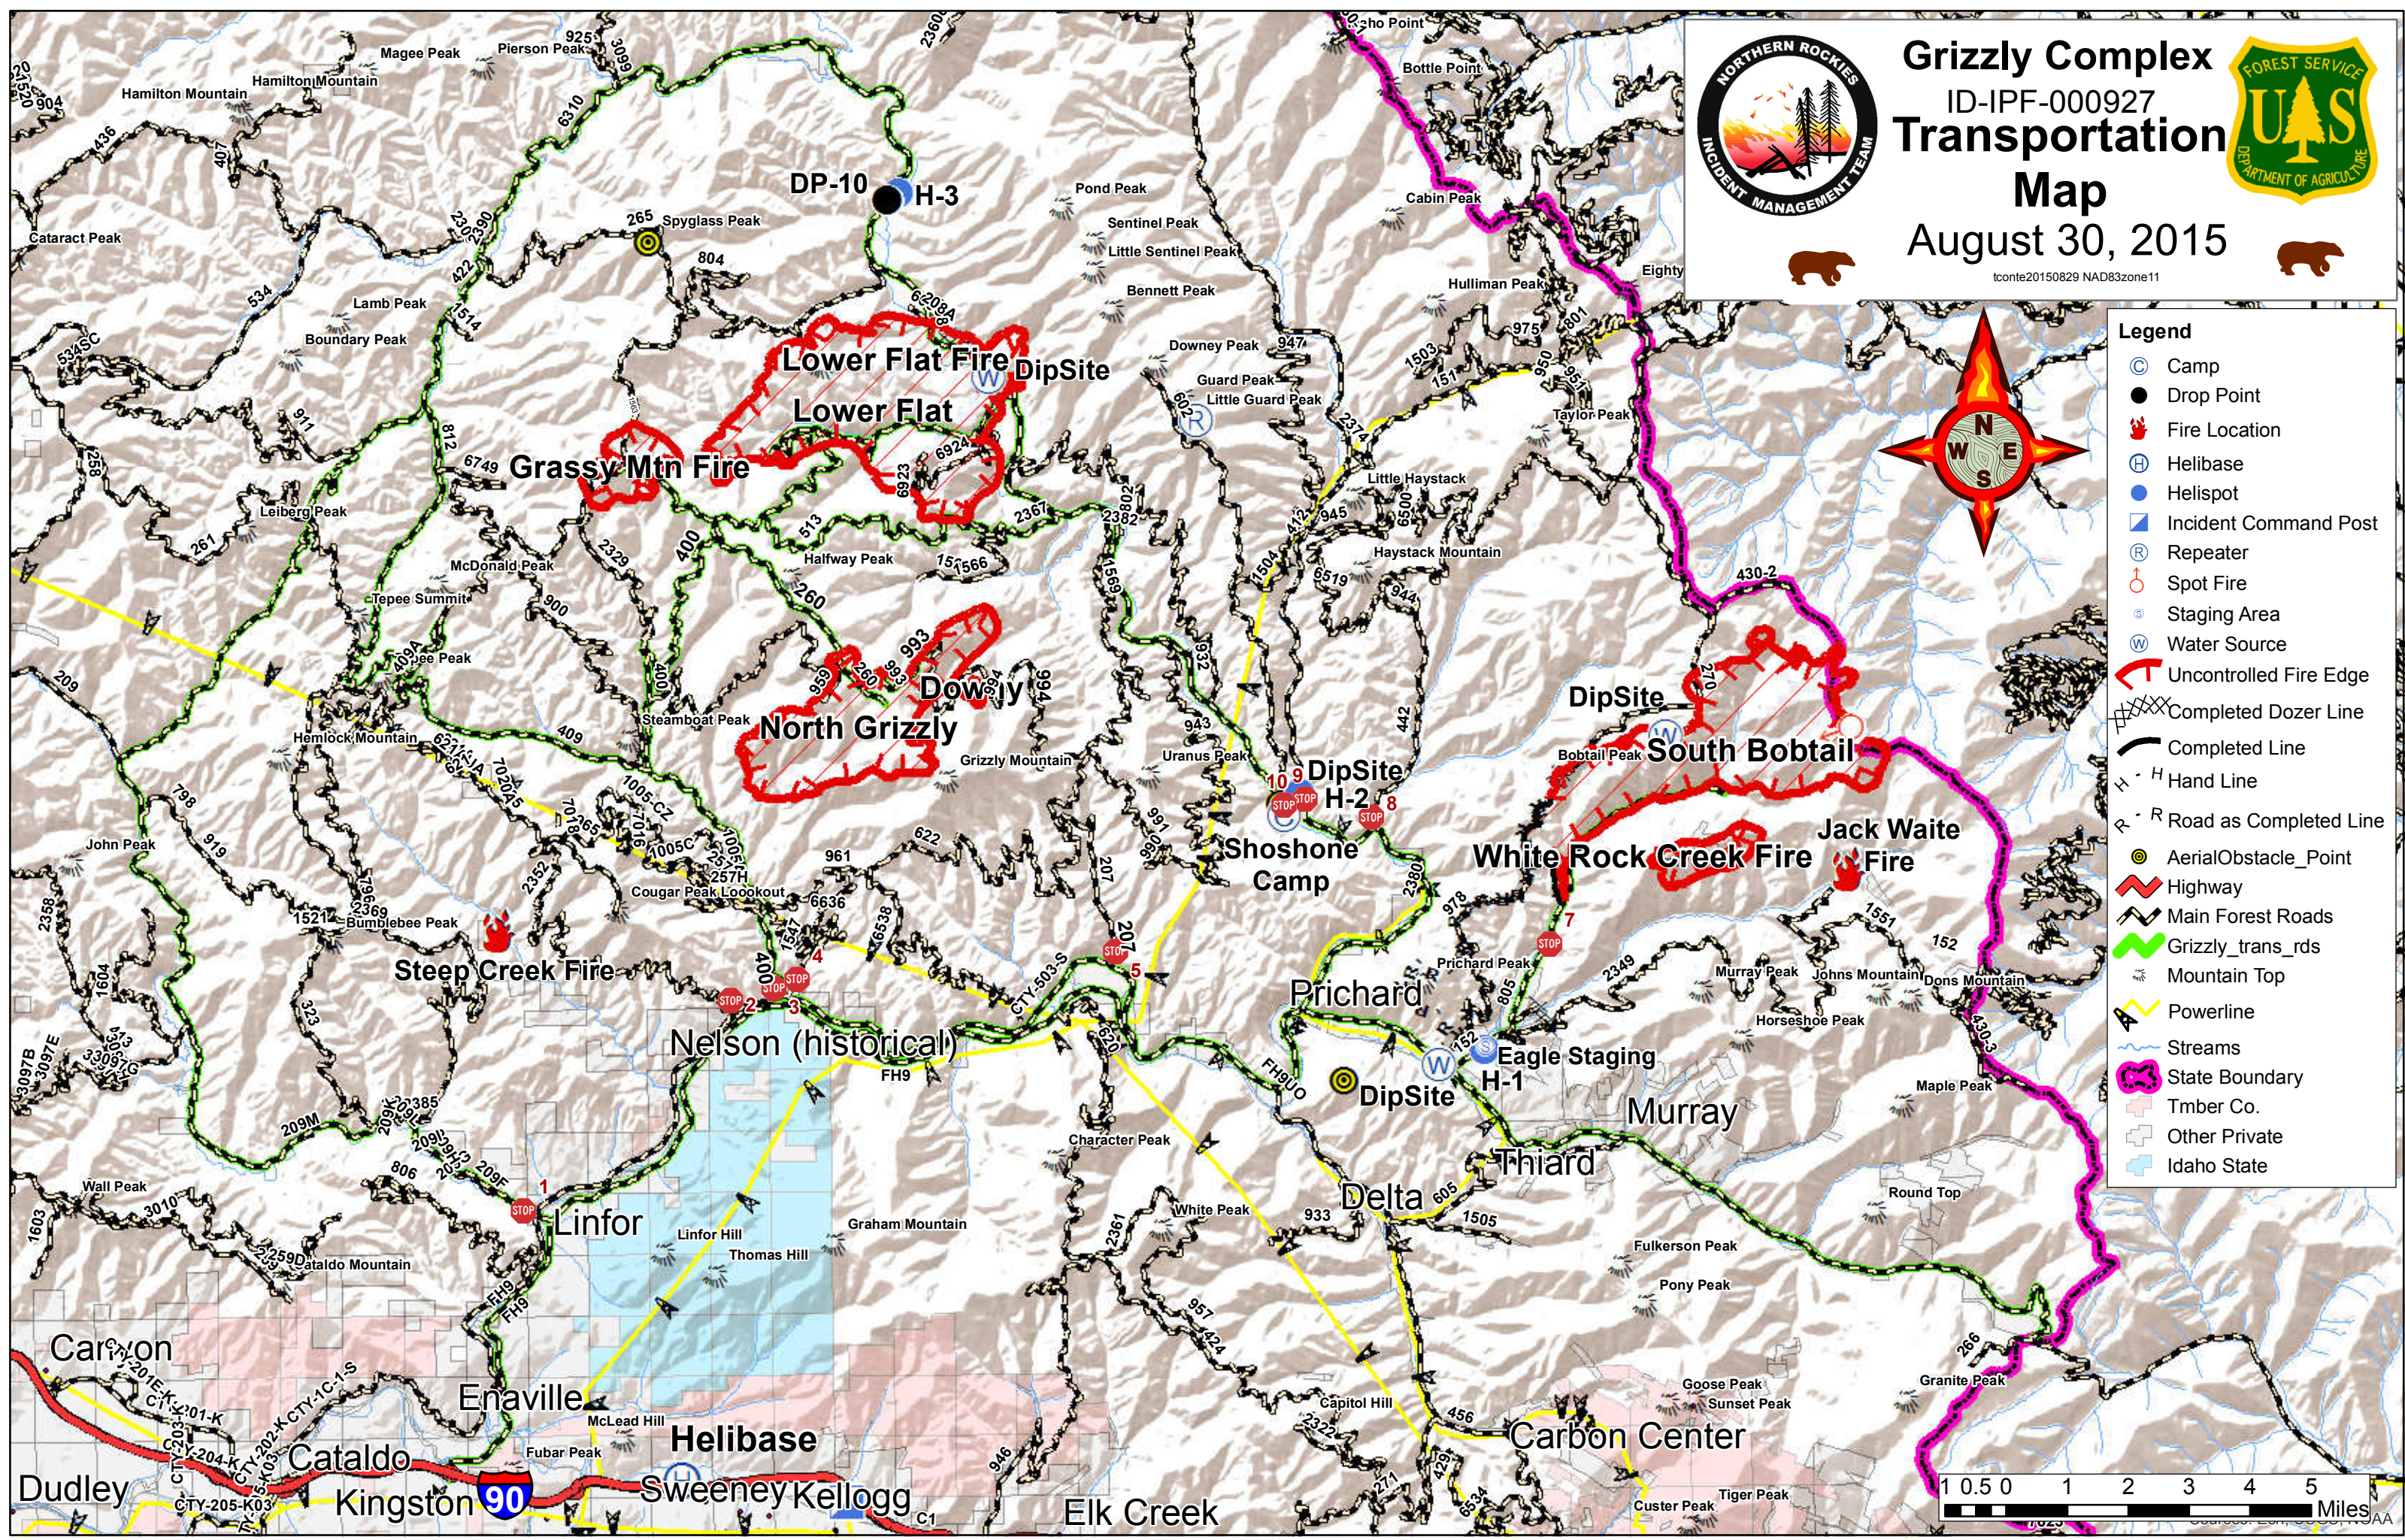

Grizzly Complex ID-IPF-000927 Transportation Map August 30, 2015

tcnte20150829 NAD83zone11

- ### Legend
- Camp
 - Drop Point
 - Fire Location
 - Helibase
 - Helispot
 - Incident Command Post
 - Repeater
 - Spot Fire
 - Staging Area
 - Water Source
 - Uncontrolled Fire Edge
 - Completed Dozer Line
 - Completed Line
 - Hand Line
 - Road as Completed Line
 - AerialObstacle_Point
 - Highway
 - Main Forest Roads
 - Grizzly_trans_rds
 - Mountain Top
 - Powerline
 - Streams
 - State Boundary
 - Tmber Co.
 - Other Private
 - Idaho State