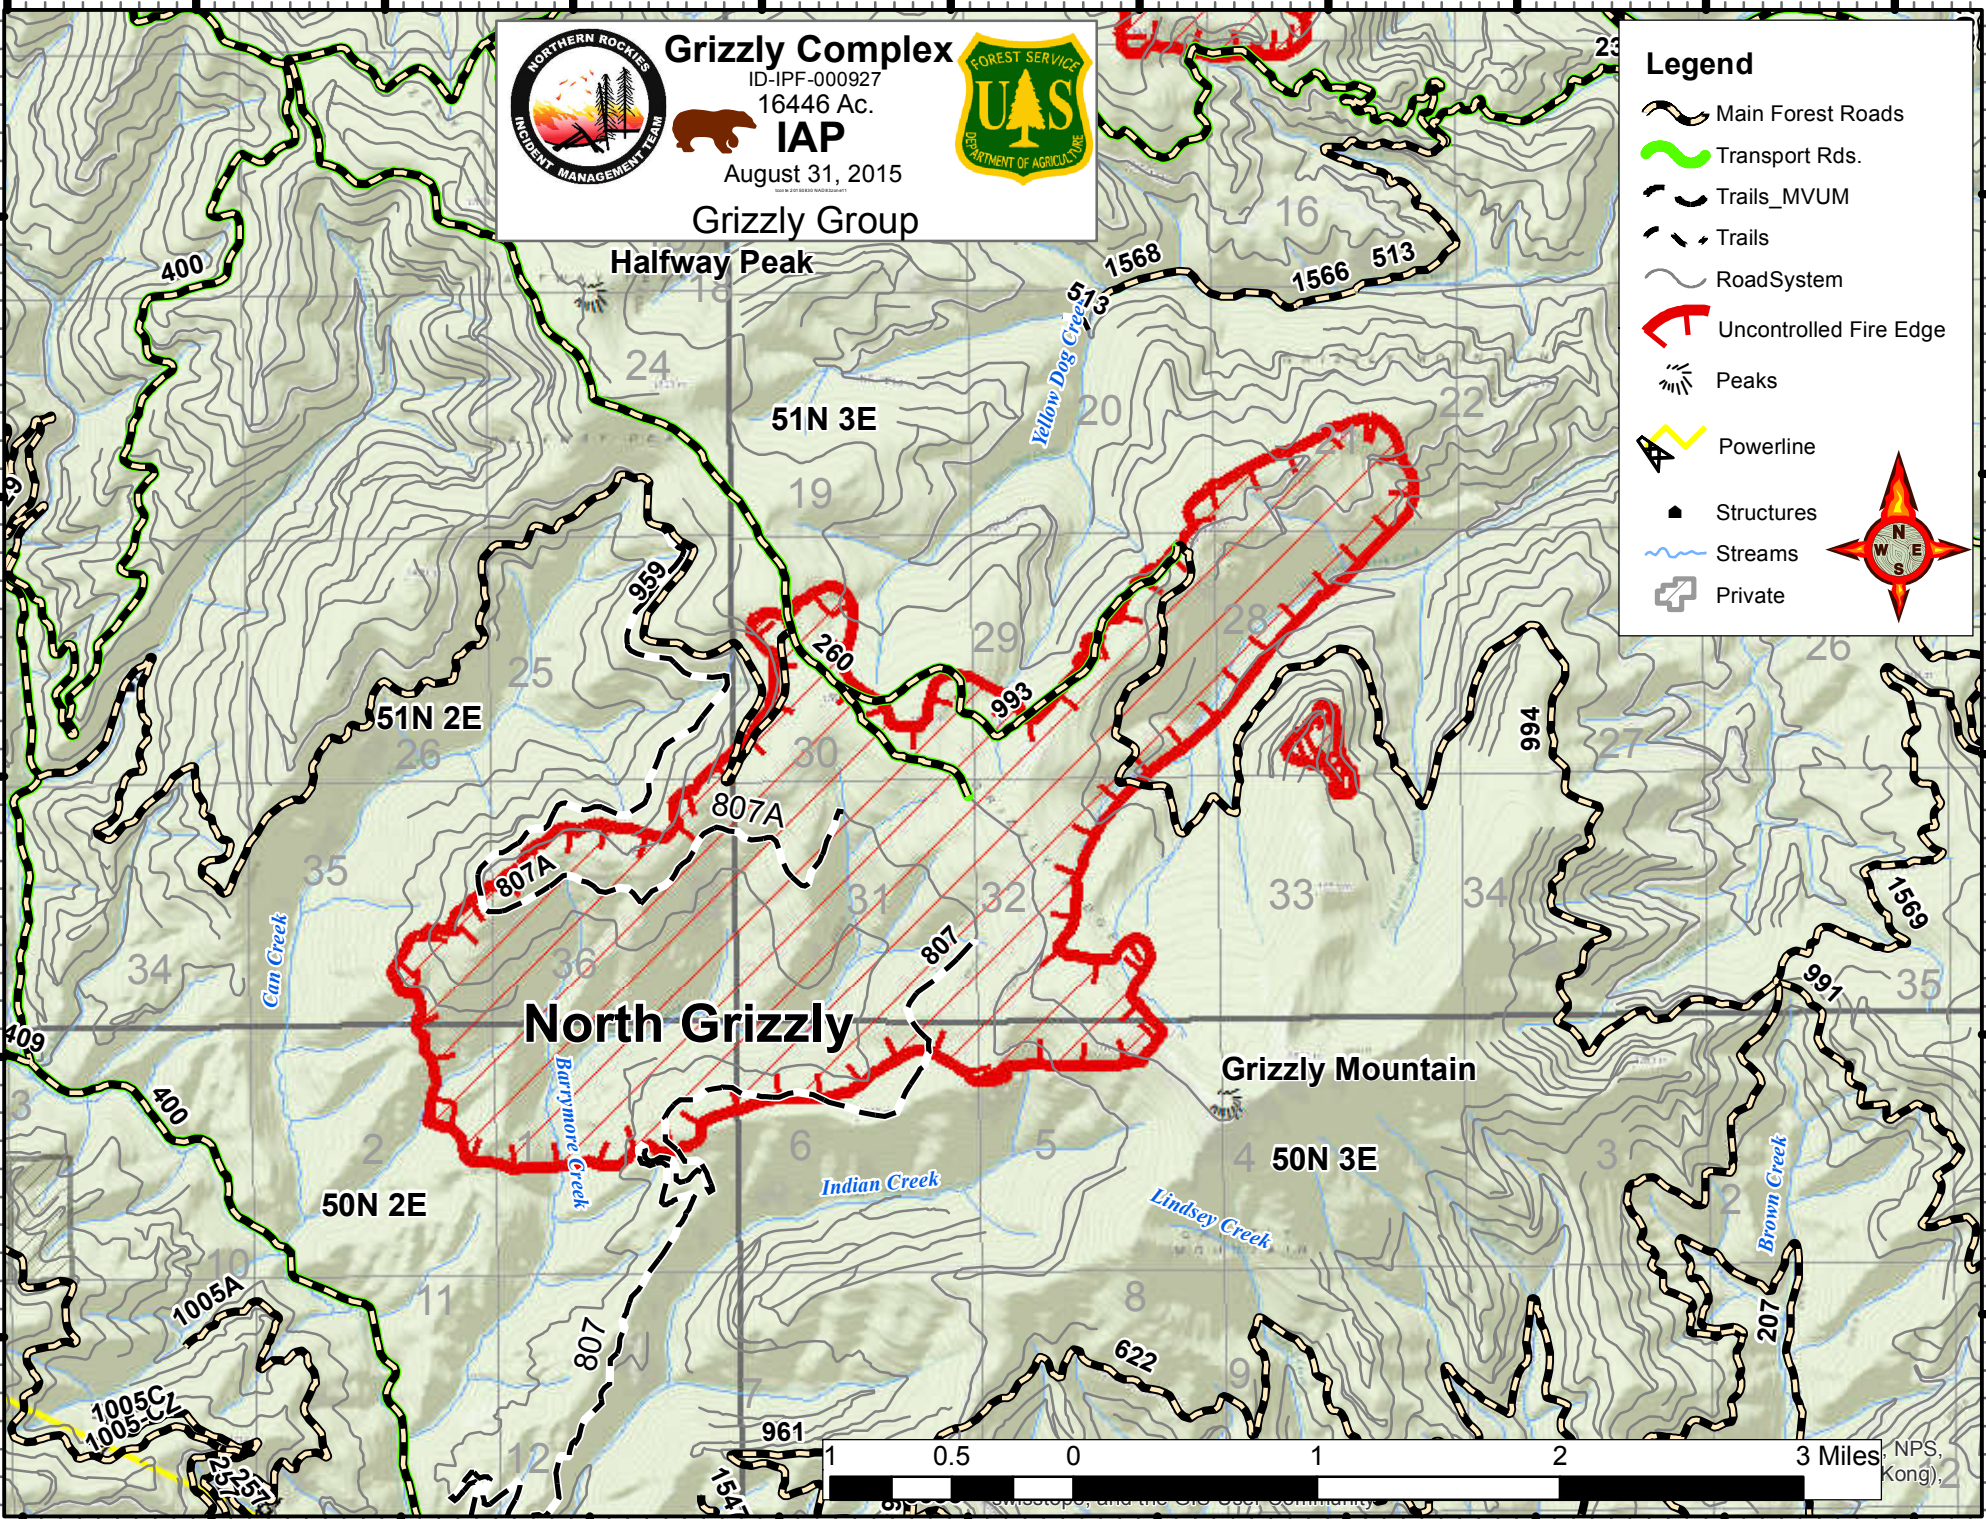

116°12'0"W 116°11'0"W 116°10'0"W 116°9'0"W 116°8'0"W 116°7'0"W 116°6'0"W 116°5'0"W 116°4'0"W 116°3'0"W 116°2'0"W

47°46'0"N
47°45'0"N
47°44'0"N
47°43'0"N
47°42'0"N

47°46'0"N
47°45'0"N
47°44'0"N
47°43'0"N
47°42'0"N

Grizzly Complex
 ID-IPF-000927
 16446 Ac.
IAP
 August 31, 2015
Grizzly Group

Legend

- Main Forest Roads
- Transport Rds.
- Trails_MVUM
- Trails
- RoadSystem
- Uncontrolled Fire Edge
- Peaks
- Powerline
- Structures
- Streams
- Private

NPS,
Kong)