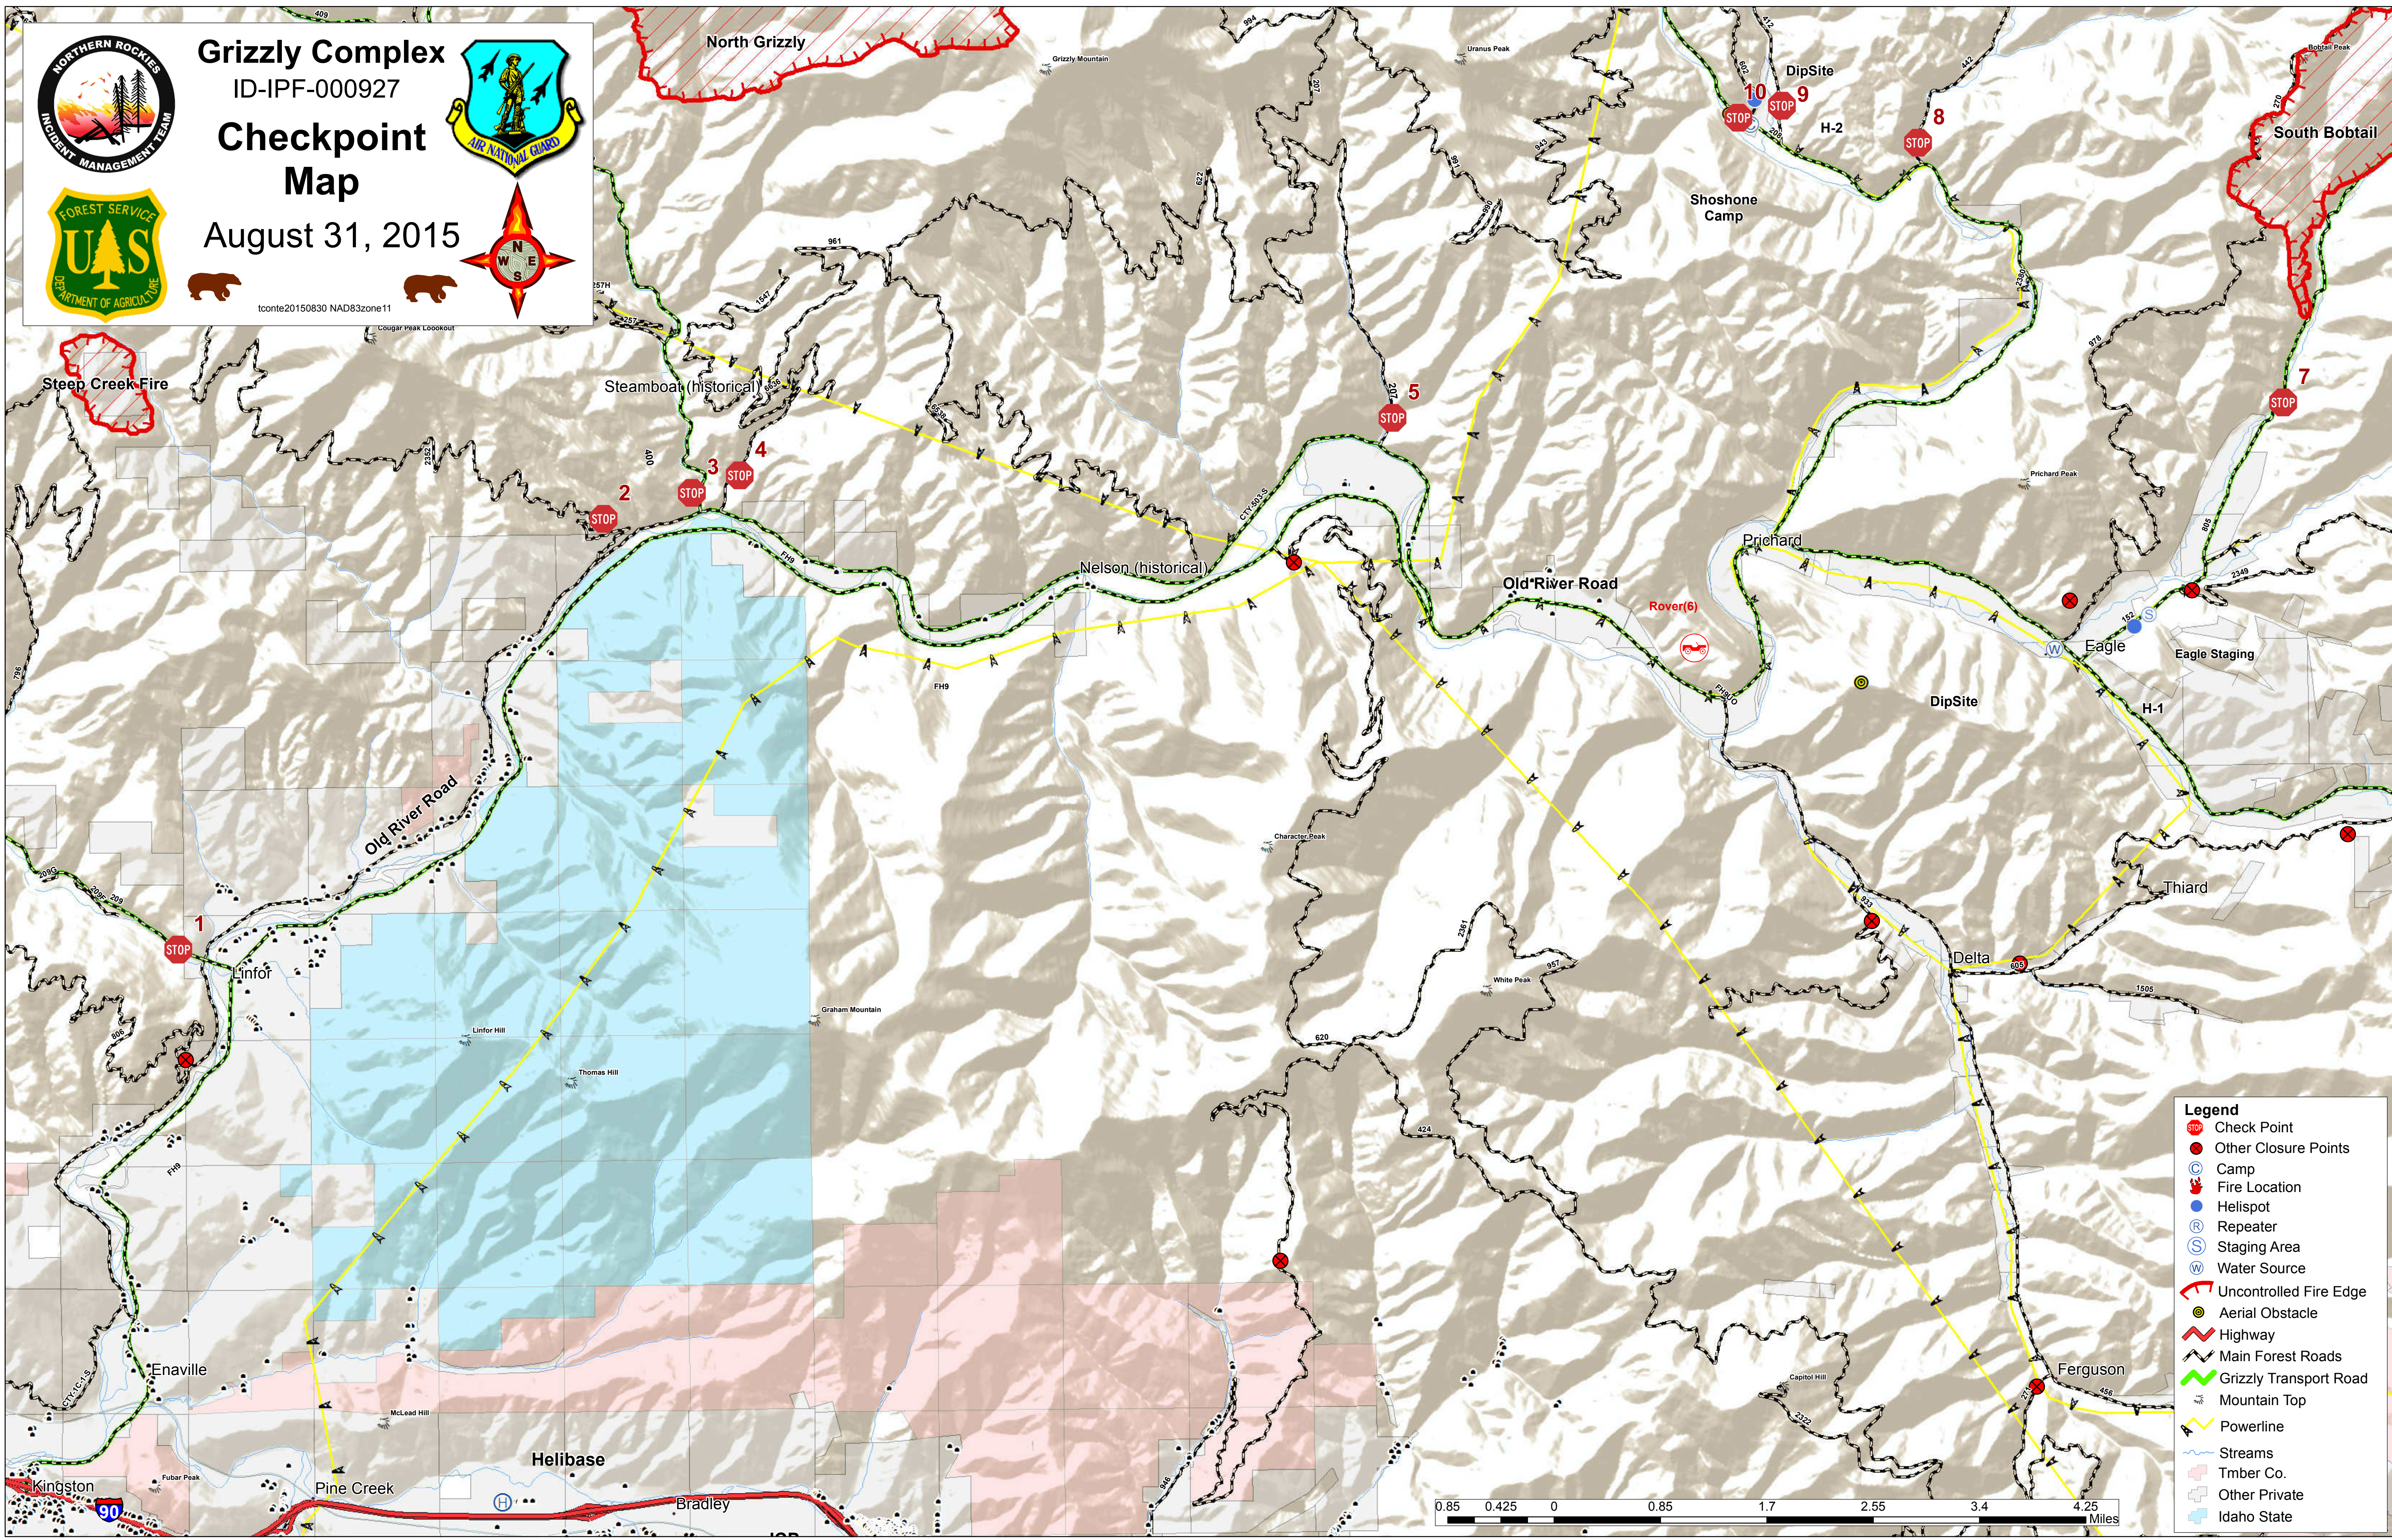

# Grizzly Complex

ID-IPF-000927

## Checkpoint Map

August 31, 2015

tcote20150830 NAD83zone11

- Legend**
- Check Point
  - Other Closure Points
  - Camp
  - Fire Location
  - Helispot
  - Repeater
  - Staging Area
  - Water Source
  - Uncontrolled Fire Edge
  - Aerial Obstacle
  - Highway
  - Main Forest Roads
  - Grizzly Transport Road
  - Mountain Top
  - Powerline
  - Streams
  - Timber Co.
  - Other Private
  - Idaho State