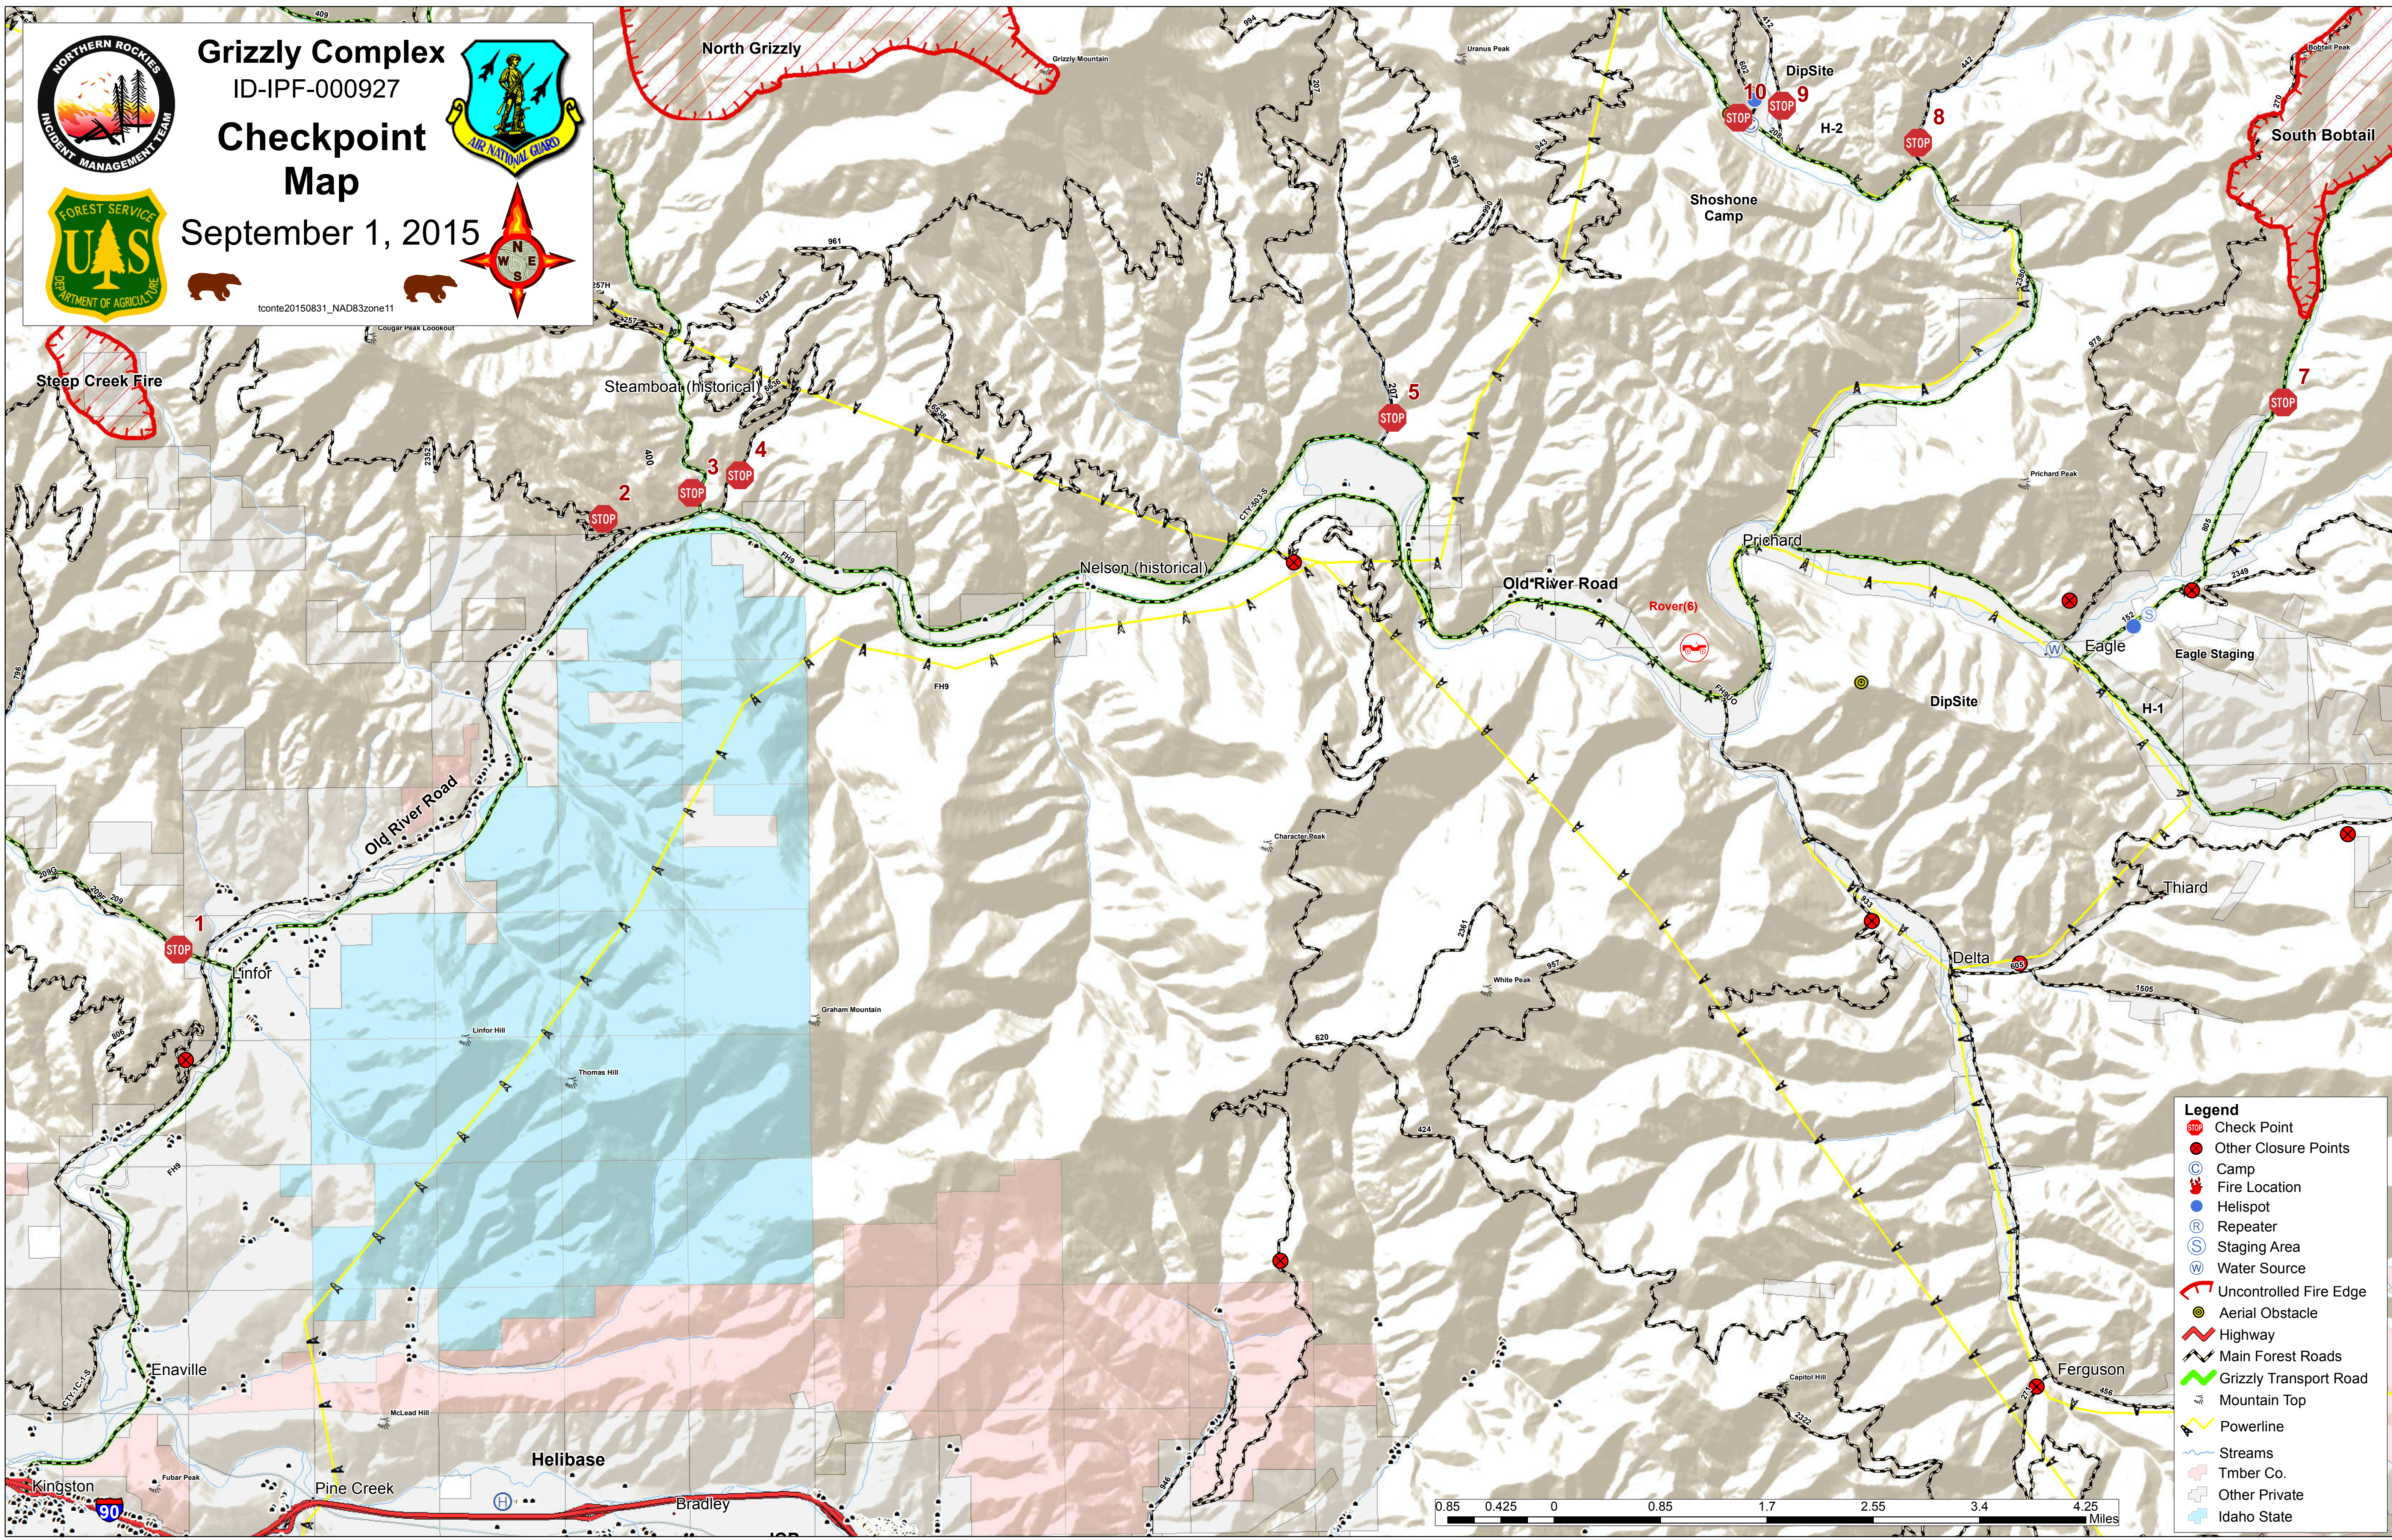

Grizzly Complex

ID-IPF-000927

Checkpoint Map

September 1, 2015

tconte20150831_NAD83zone11

Legend

- Check Point
- Other Closure Points
- Camp
- Fire Location
- Helispot
- Repeater
- Staging Area
- Water Source
- Uncontrolled Fire Edge
- Aerial Obstacle
- Highway
- Main Forest Roads
- Grizzly Transport Road
- Mountain Top
- Powerline
- Streams
- Timber Co.
- Other Private
- Idaho State