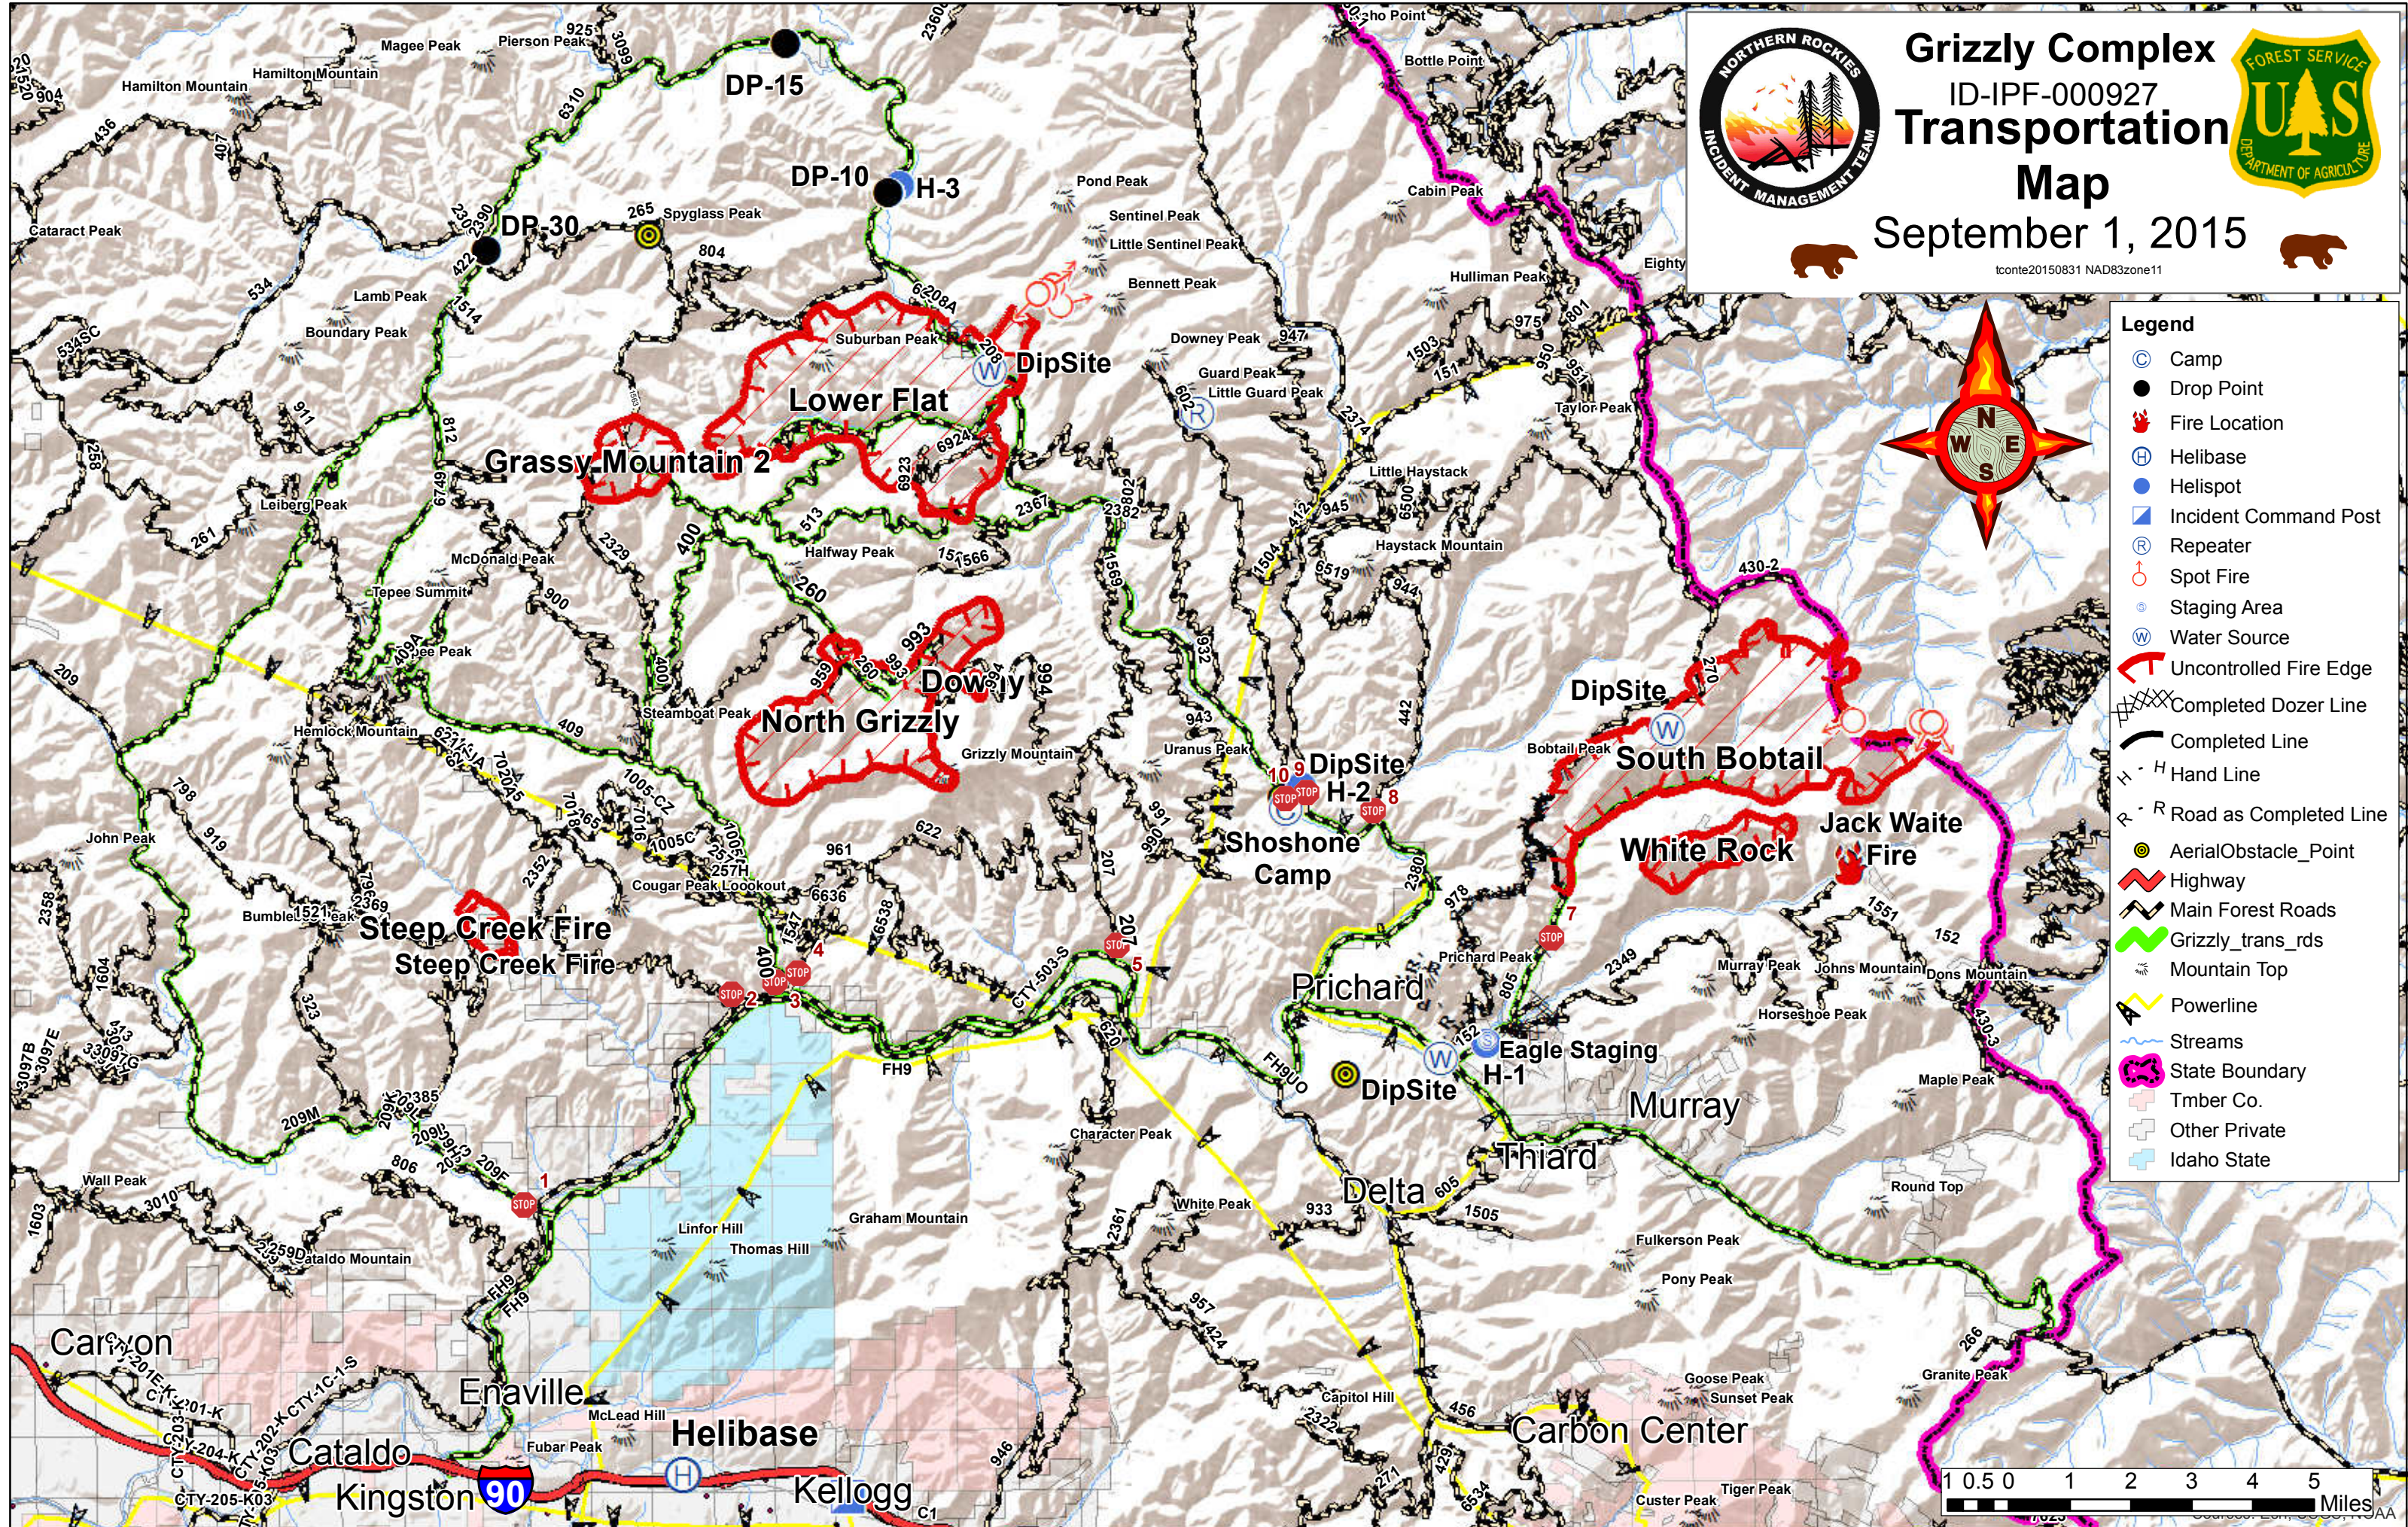

Grizzly Complex ID-IPF-000927 Transportation Map

September 1, 2015

tcnte20150831 NAD83zone11

- ### Legend
- Camp
 - Drop Point
 - Fire Location
 - Helibase
 - Helispot
 - Incident Command Post
 - Repeater
 - Spot Fire
 - Staging Area
 - Water Source
 - Uncontrolled Fire Edge
 - Completed Dozer Line
 - Completed Line
 - Hand Line
 - Road as Completed Line
 - AerialObstacle_Point
 - Highway
 - Main Forest Roads
 - Grizzly_trans_rds
 - Mountain Top
 - Powerline
 - Streams
 - State Boundary
 - Tmber Co.
 - Other Private
 - Idaho State