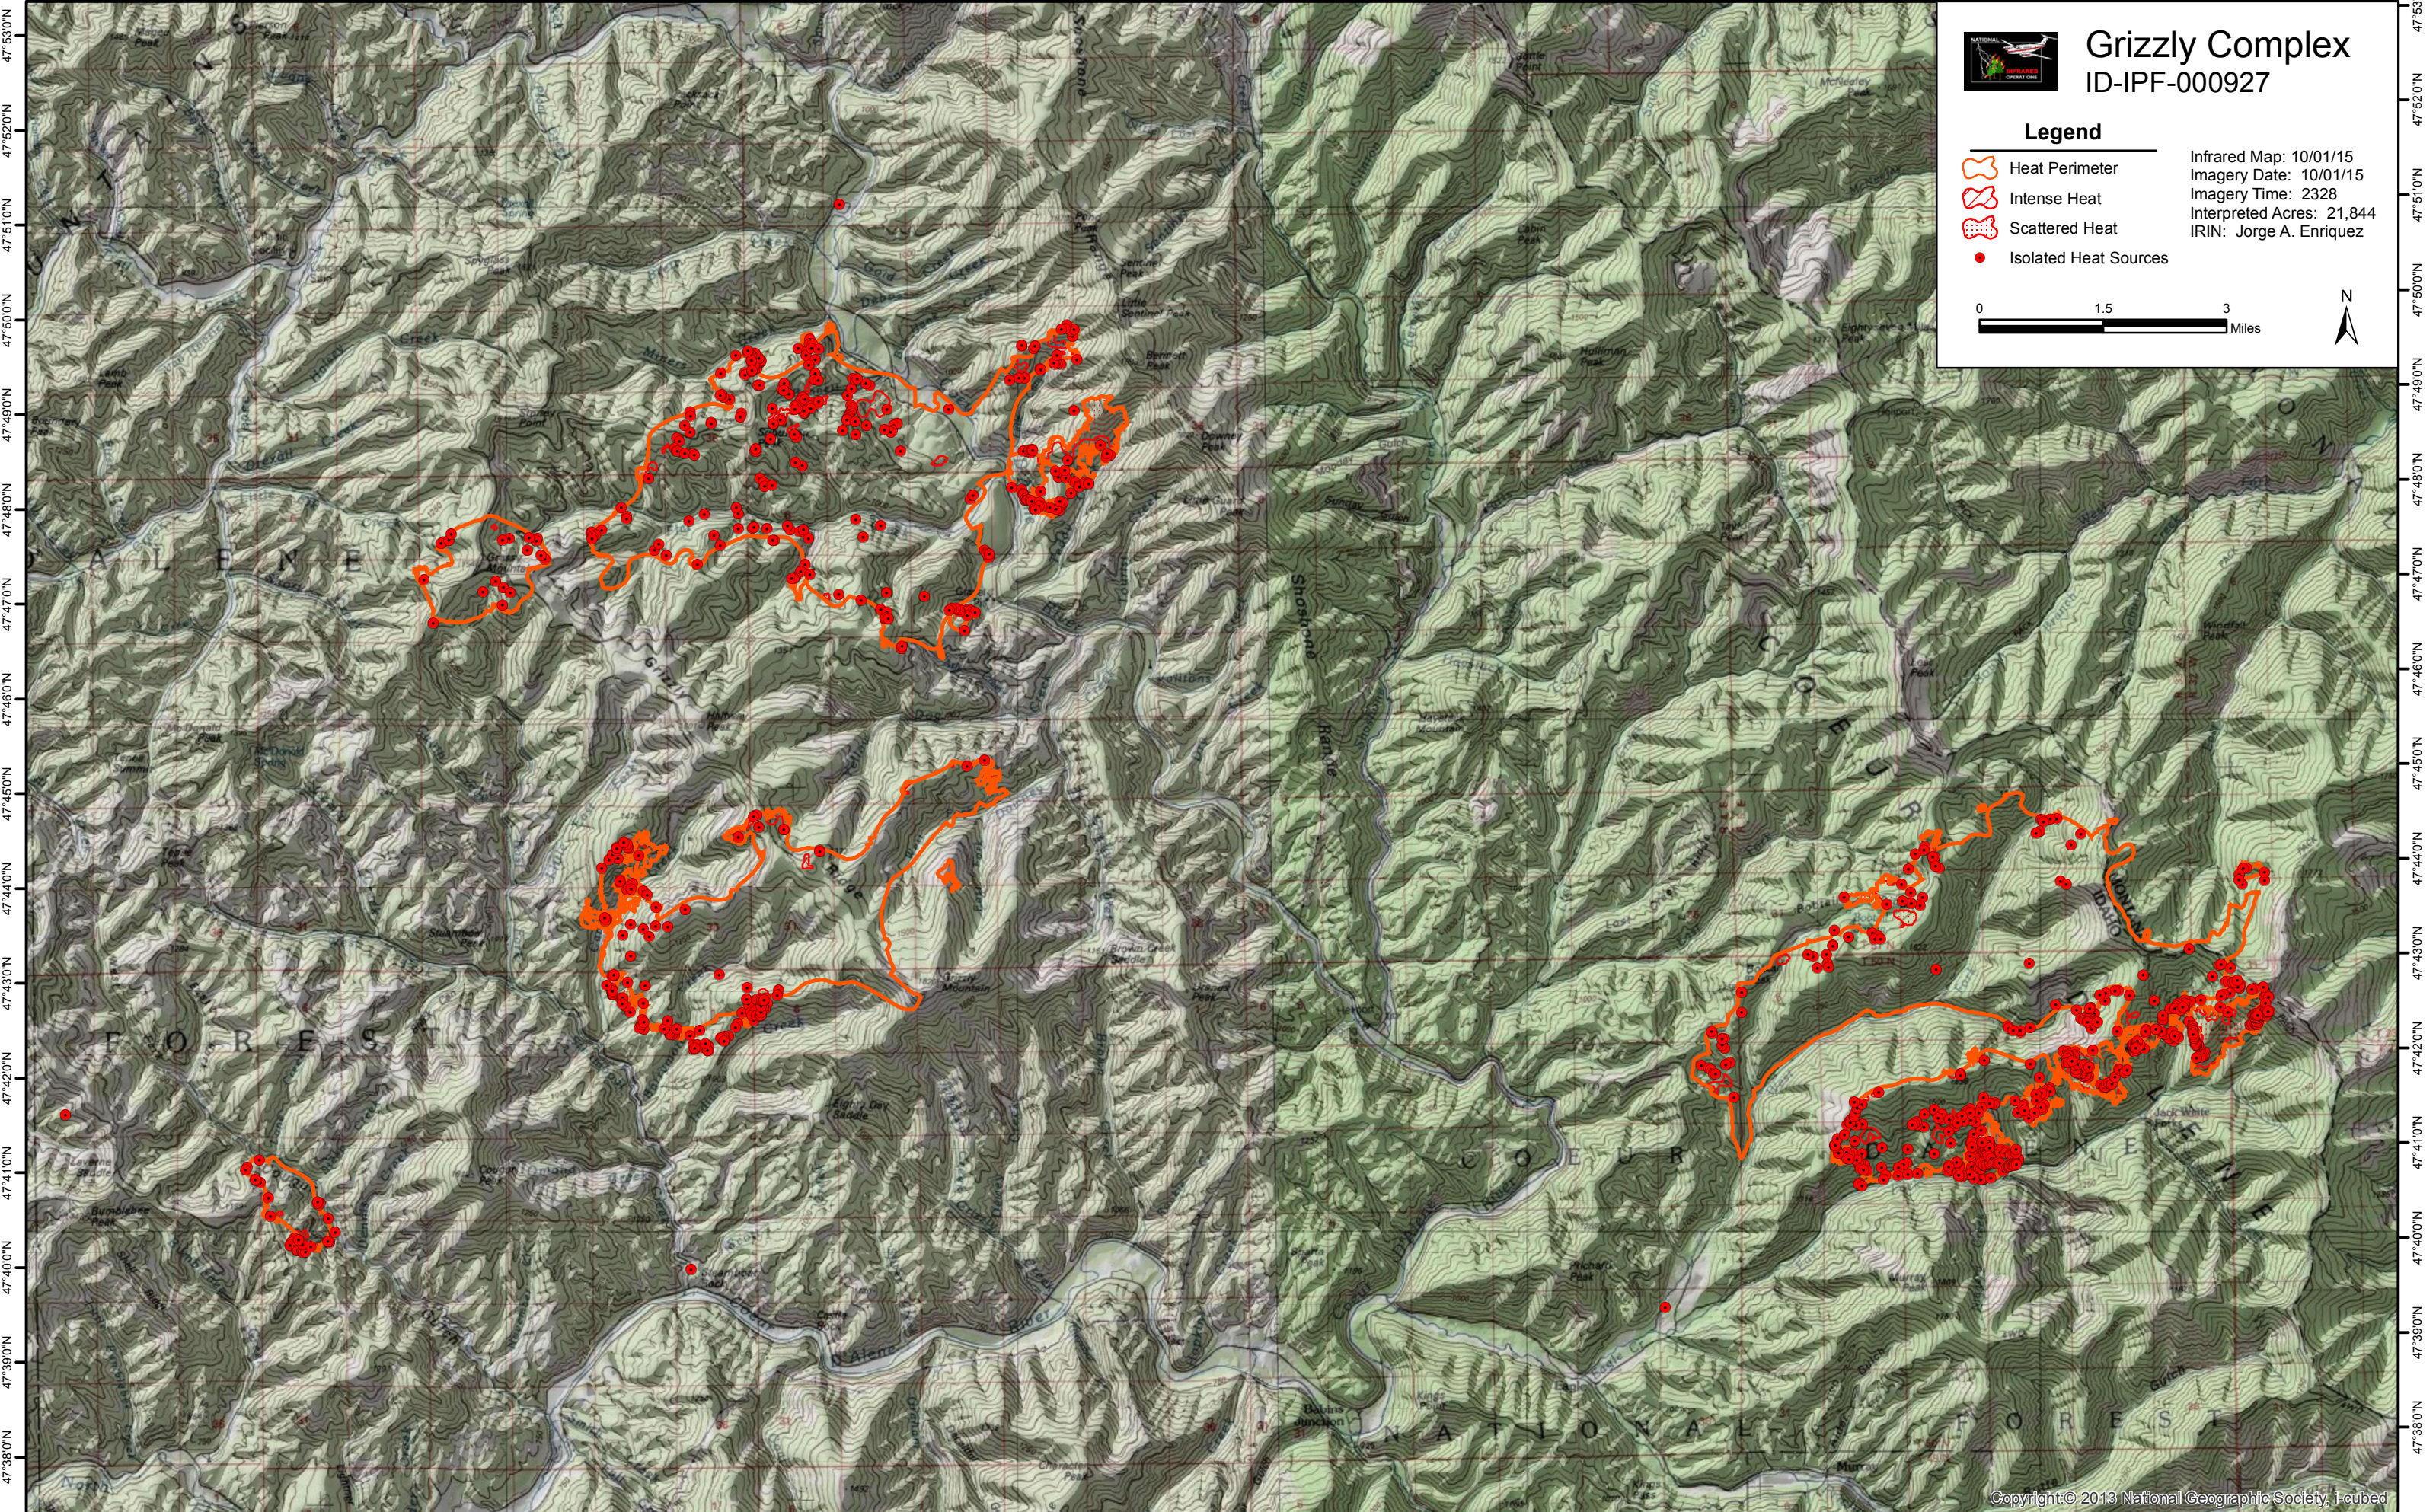

116°18'0"W 116°16'0"W 116°14'0"W 116°12'0"W 116°10'0"W 116°9'0"W 116°8'0"W 116°7'0"W 116°6'0"W 116°5'0"W 116°4'0"W 116°3'0"W 116°2'0"W 116°1'0"W 116°0'0"W 115°59'0"W 115°57'0"W 115°55'0"W 115°53'0"W 115°51'0"W 115°49'0"W 115°47'0"W 115°45'0"W 115°43'0"W

Grizzly Complex

ID-IPF-000927

Legend

- Heat Perimeter
- Intense Heat
- Scattered Heat
- Isolated Heat Sources

Infrared Map: 10/01/15
 Imagery Date: 10/01/15
 Imagery Time: 2328
 Interpreted Acres: 21,844
 IRIN: Jorge A. Enriquez