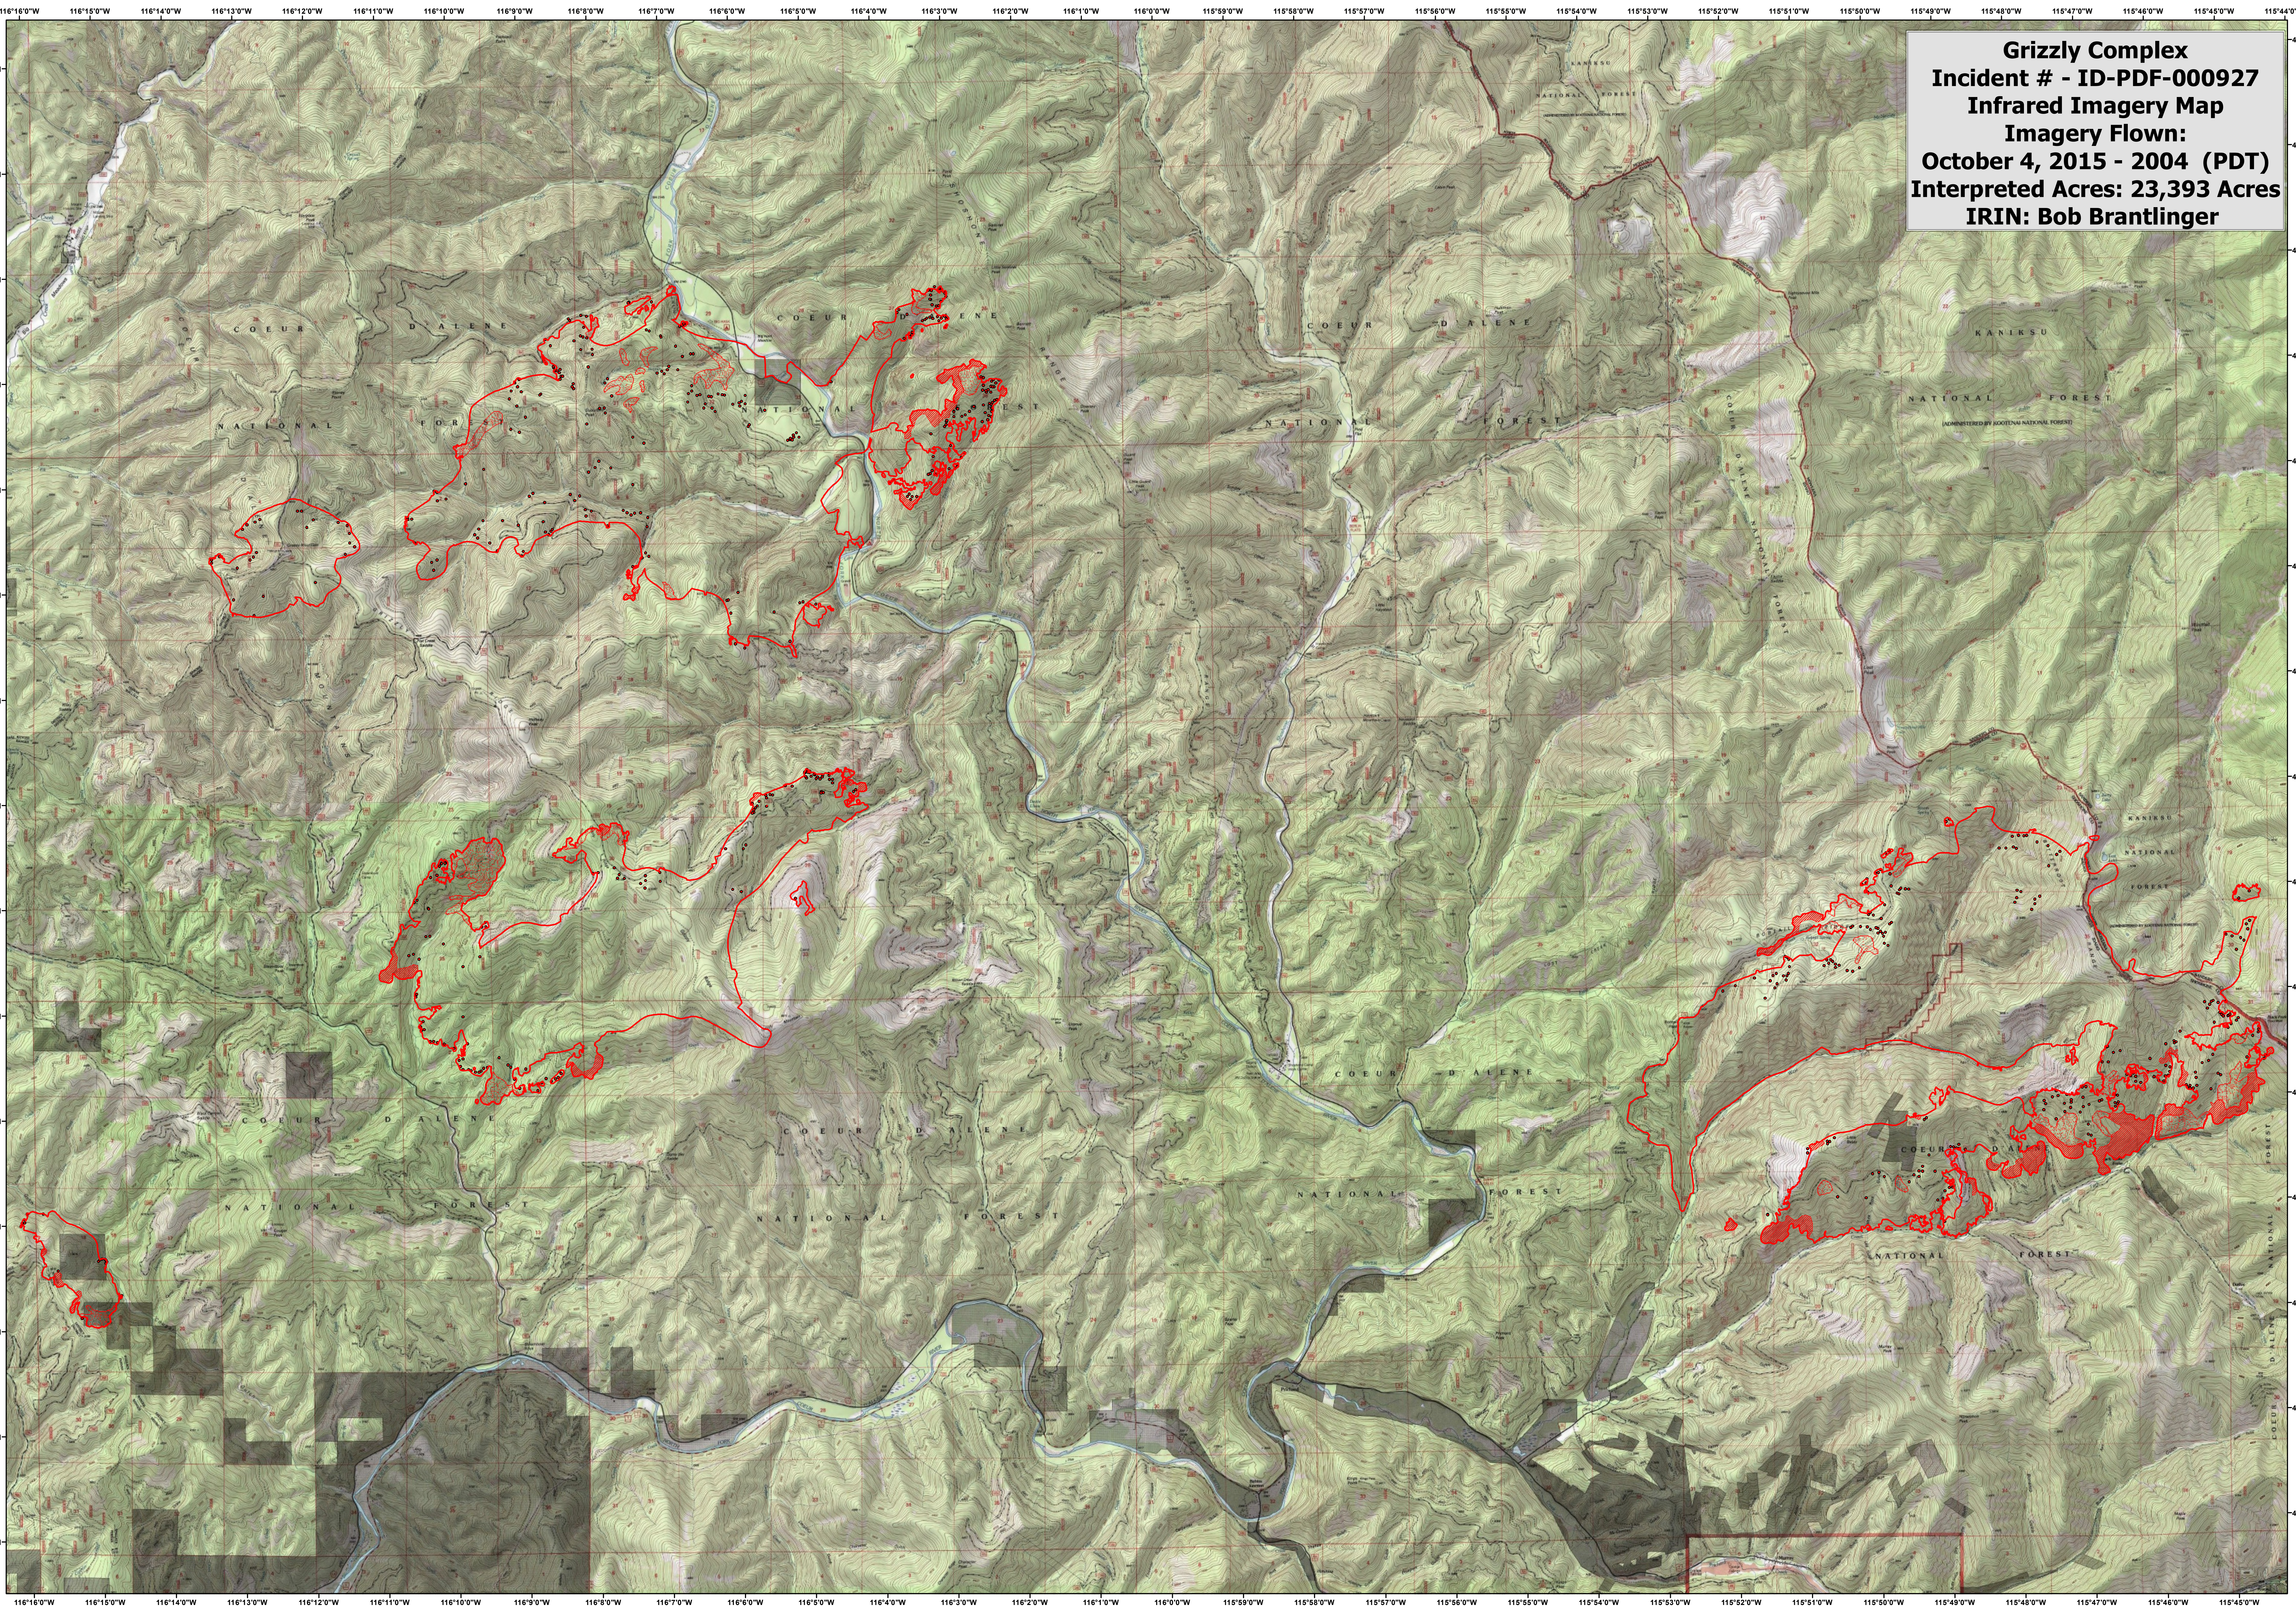

Grizzly Complex
Incident # - ID-PDF-000927
Infrared Imagery Map
Imagery Flow:
October 4, 2015 - 2004 (PDT)
Interpreted Acres: 23,393 Acres
IRIN: Bob Brantlinger

Legend

-  **Heat Perimeter**
-  **Intense Heat**
-  **Isolated Heat Source**
-  **Scattered Heat Source**