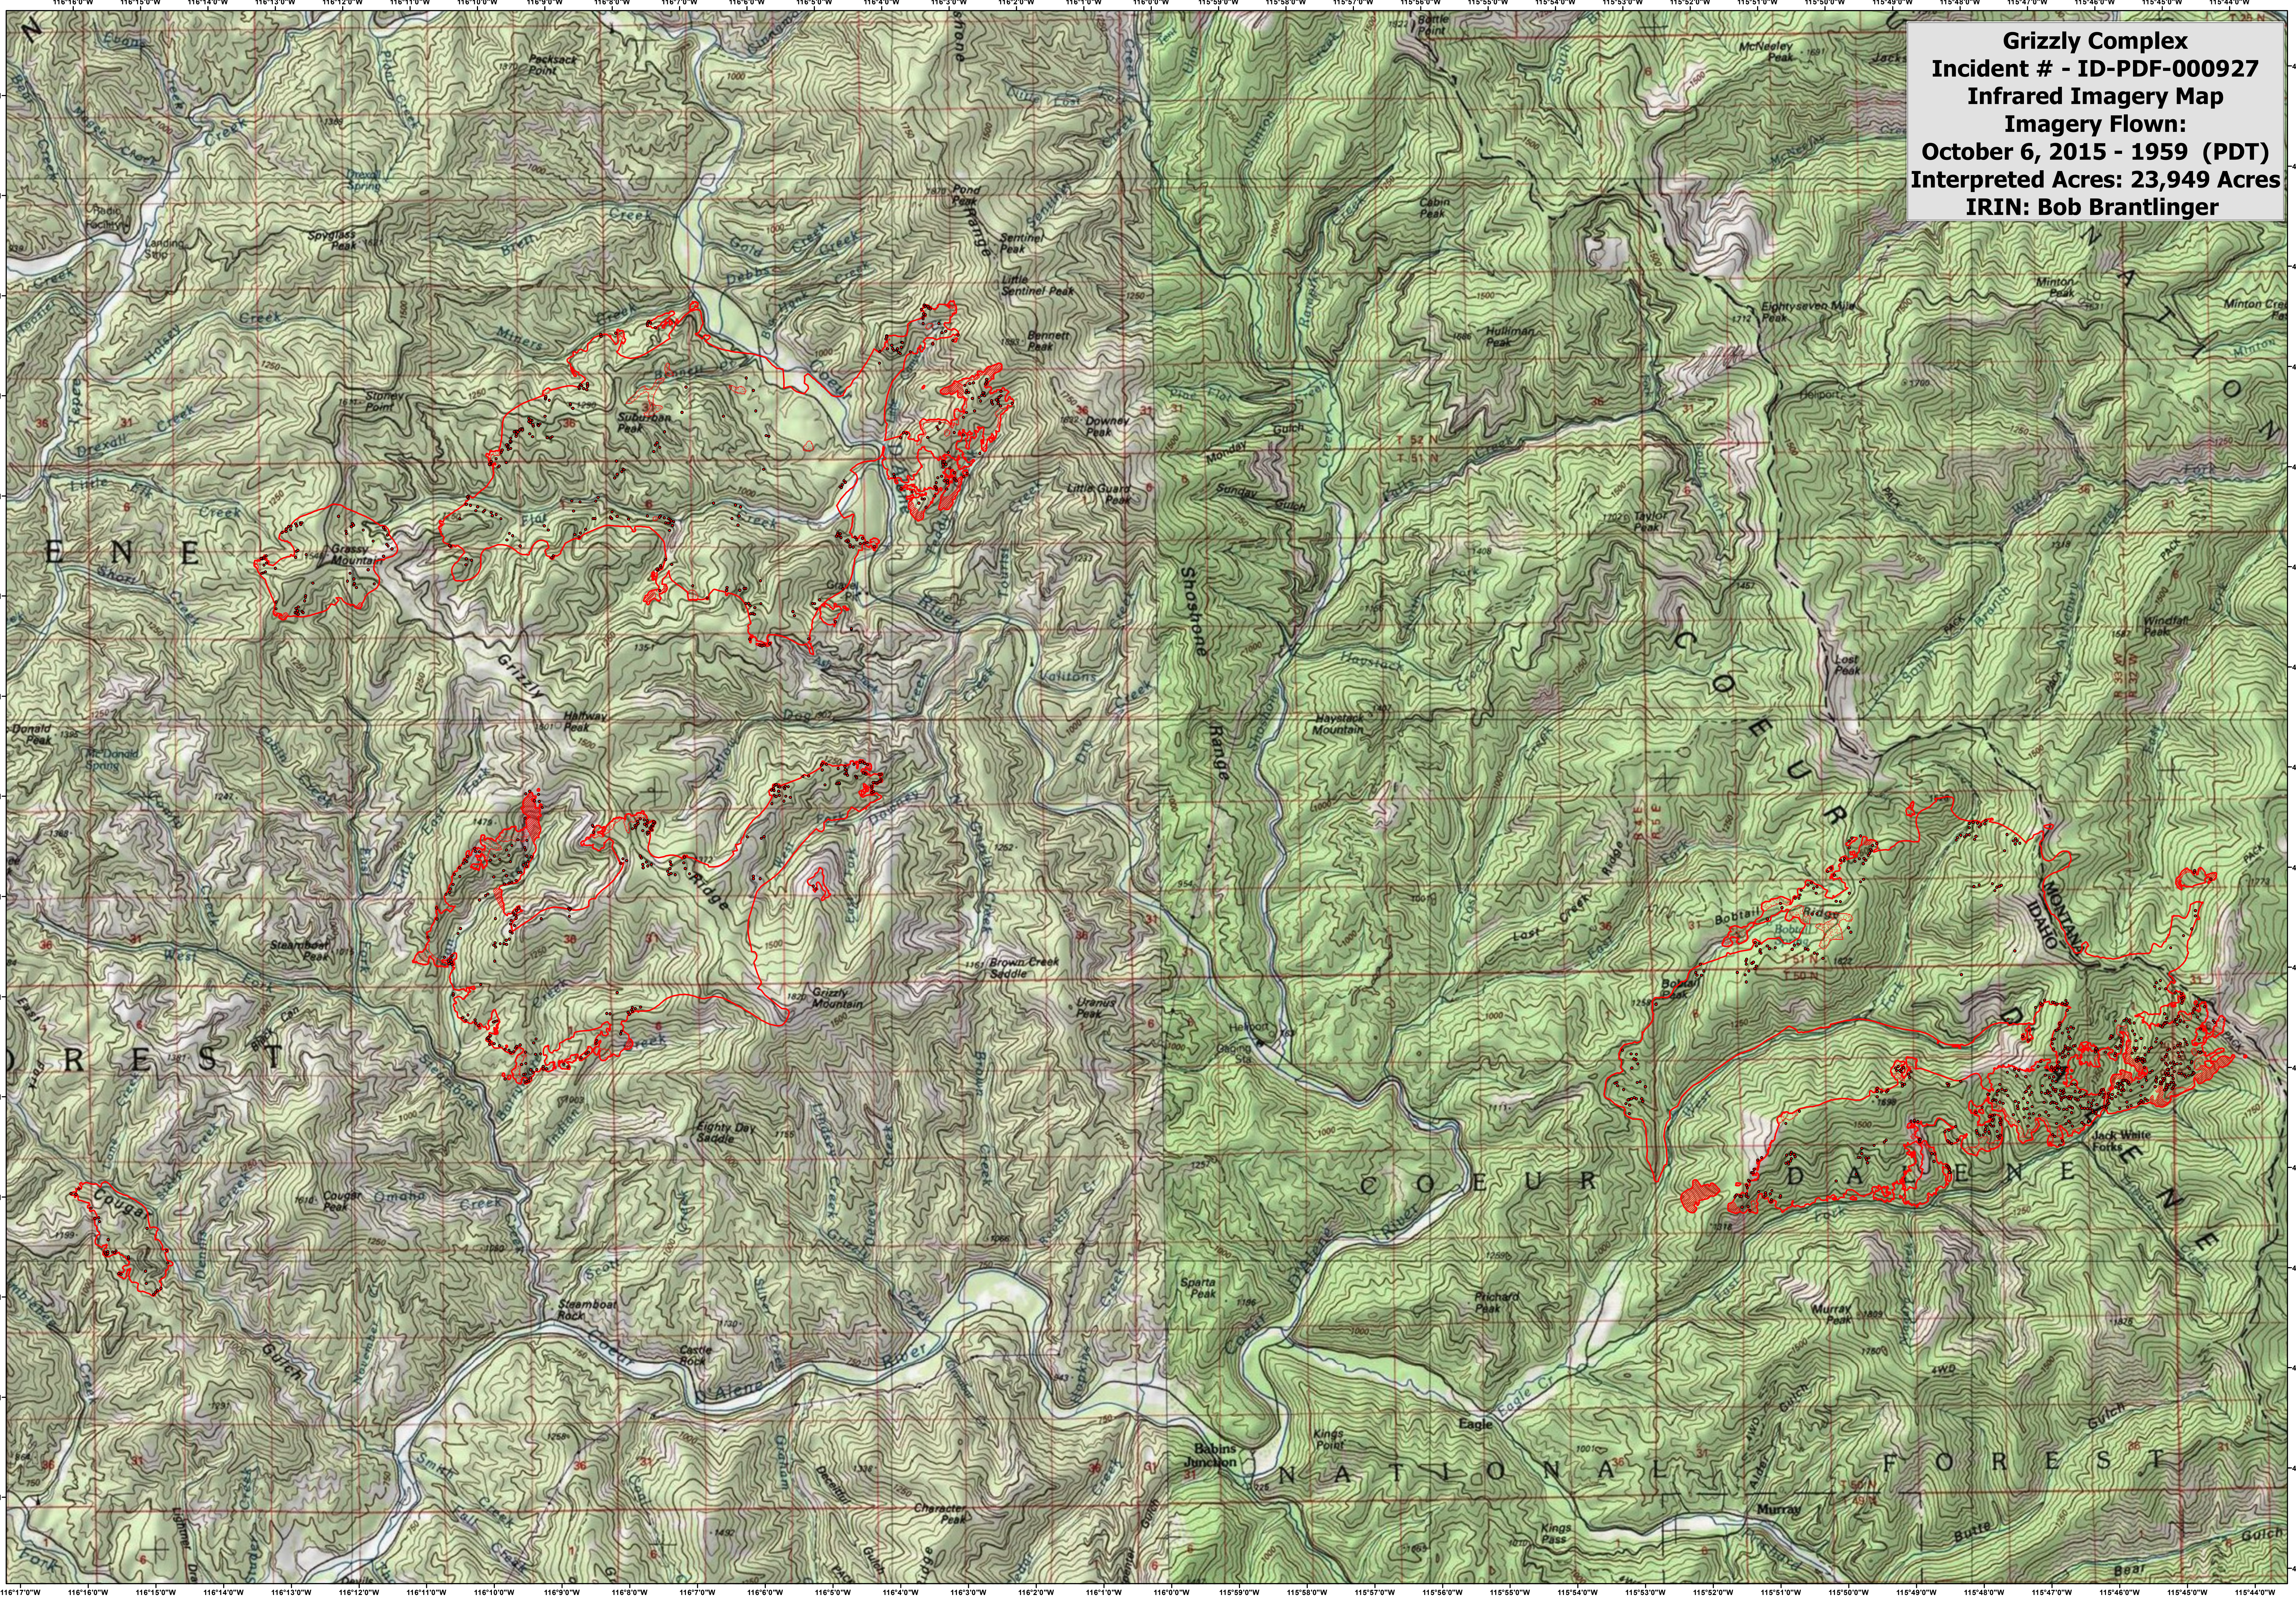

**Grizzly Complex**  
**Incident # - ID-PDF-000927**  
**Infrared Imagery Map**  
**Imagery Flown:**  
**October 6, 2015 - 1959 (PDT)**  
**Interpreted Acres: 23,949 Acres**  
**IRIN: Bob Brantlinger**

**Legend**

- Heat Perimeter
- Intense Heat
- Isolated Heat Source
- Scattered Heat Source