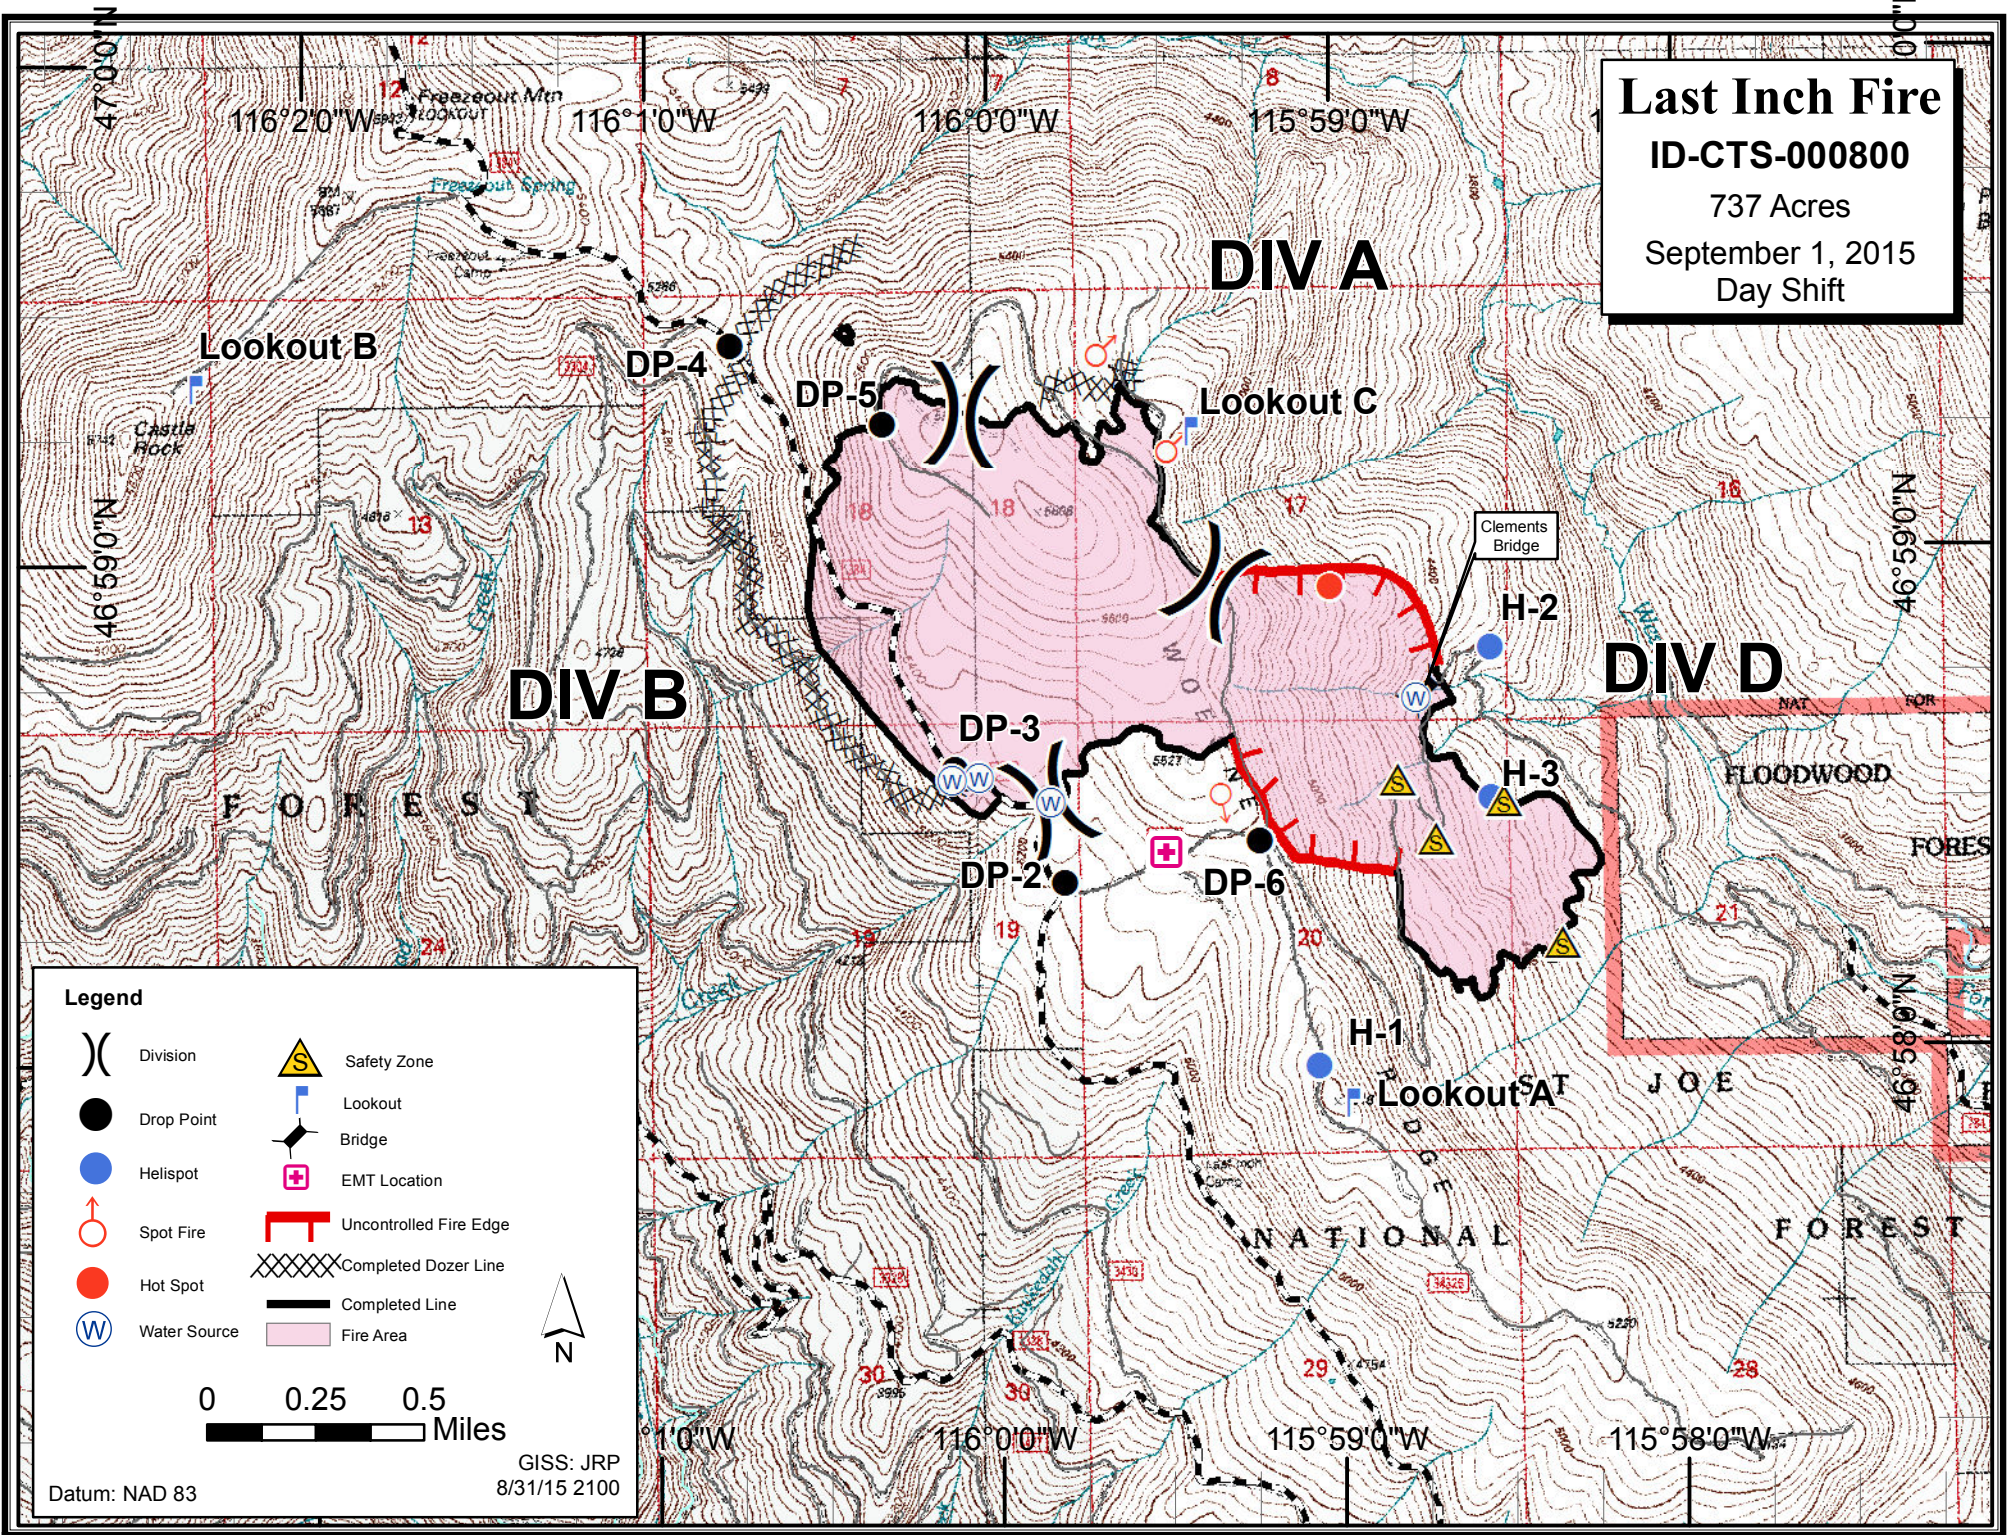

Last Inch Fire
 ID-CTS-000800
 737 Acres
 September 1, 2015
 Day Shift

Legend

| | | | |
|-----|--------------|---|------------------------|
| () | Division | ⚠ | Safety Zone |
| ● | Drop Point | 📍 | Lookout |
| ● | Helispot | 🌉 | Bridge |
| ♂ | Spot Fire | 🏠 | EMT Location |
| ● | Hot Spot | 🔴 | Uncontrolled Fire Edge |
| Ⓜ | Water Source | 🚧 | Completed Dozer Line |
| | | — | Completed Line |
| | | ■ | Fire Area |

0 0.25 0.5 Miles

Datum: NAD 83

GISS: JRP
8/31/15 2100