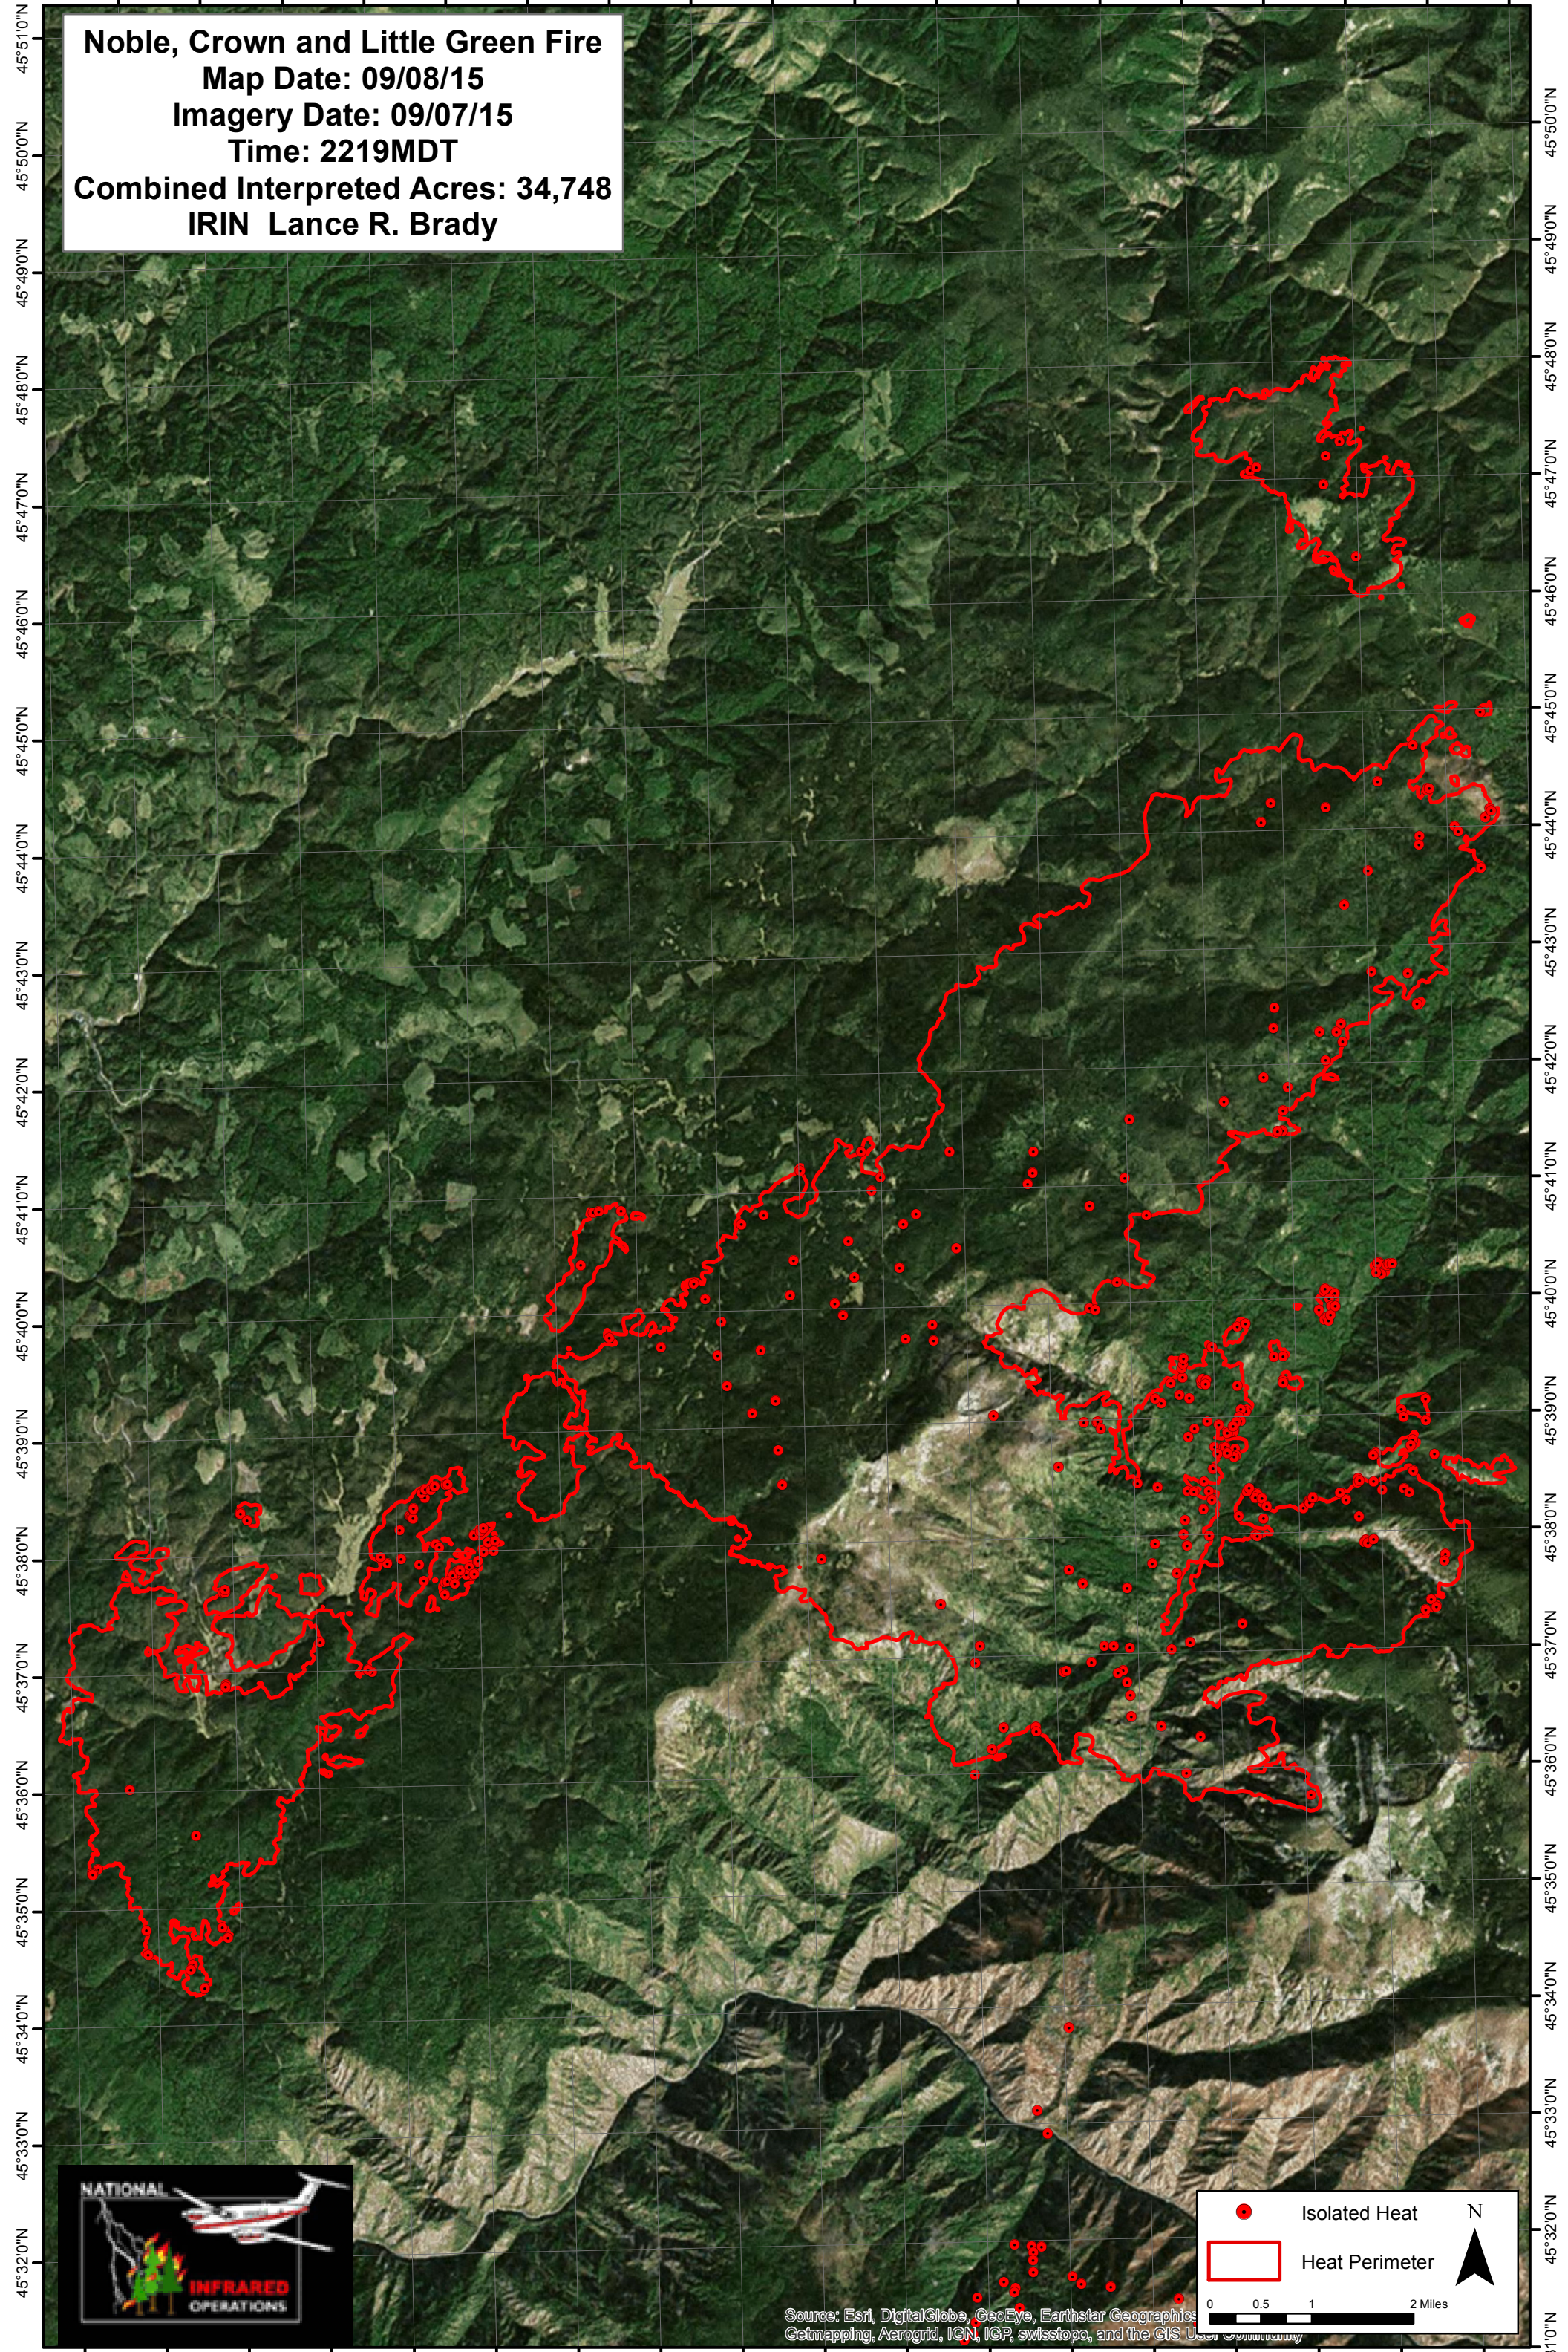

115°19'0"W 115°17'0"W 115°15'0"W 115°13'0"W 115°11'0"W 115°9'0"W 115°8'0"W 115°7'0"W 115°6'0"W 115°5'0"W 115°4'0"W 115°3'0"W

Noble, Crown and Little Green Fire
Map Date: 09/08/15
Imagery Date: 09/07/15
Time: 2219MDT
Combined Interpreted Acres: 34,748
IRIN Lance R. Brady

● Isolated Heat

□ Heat Perimeter

N

0 0.5 1 2 Miles

Source: Esri, DigitalGlobe, GeoEye, Earthstar Geographics, Getmapping, Aerogrid, IGN, IGP, swisstopo, and the GIS User Community

115°21'0"W 115°19'0"W 115°17'0"W 115°15'0"W 115°13'0"W 115°11'0"W 115°9'0"W 115°8'0"W 115°7'0"W 115°6'0"W 115°5'0"W 115°4'0"W