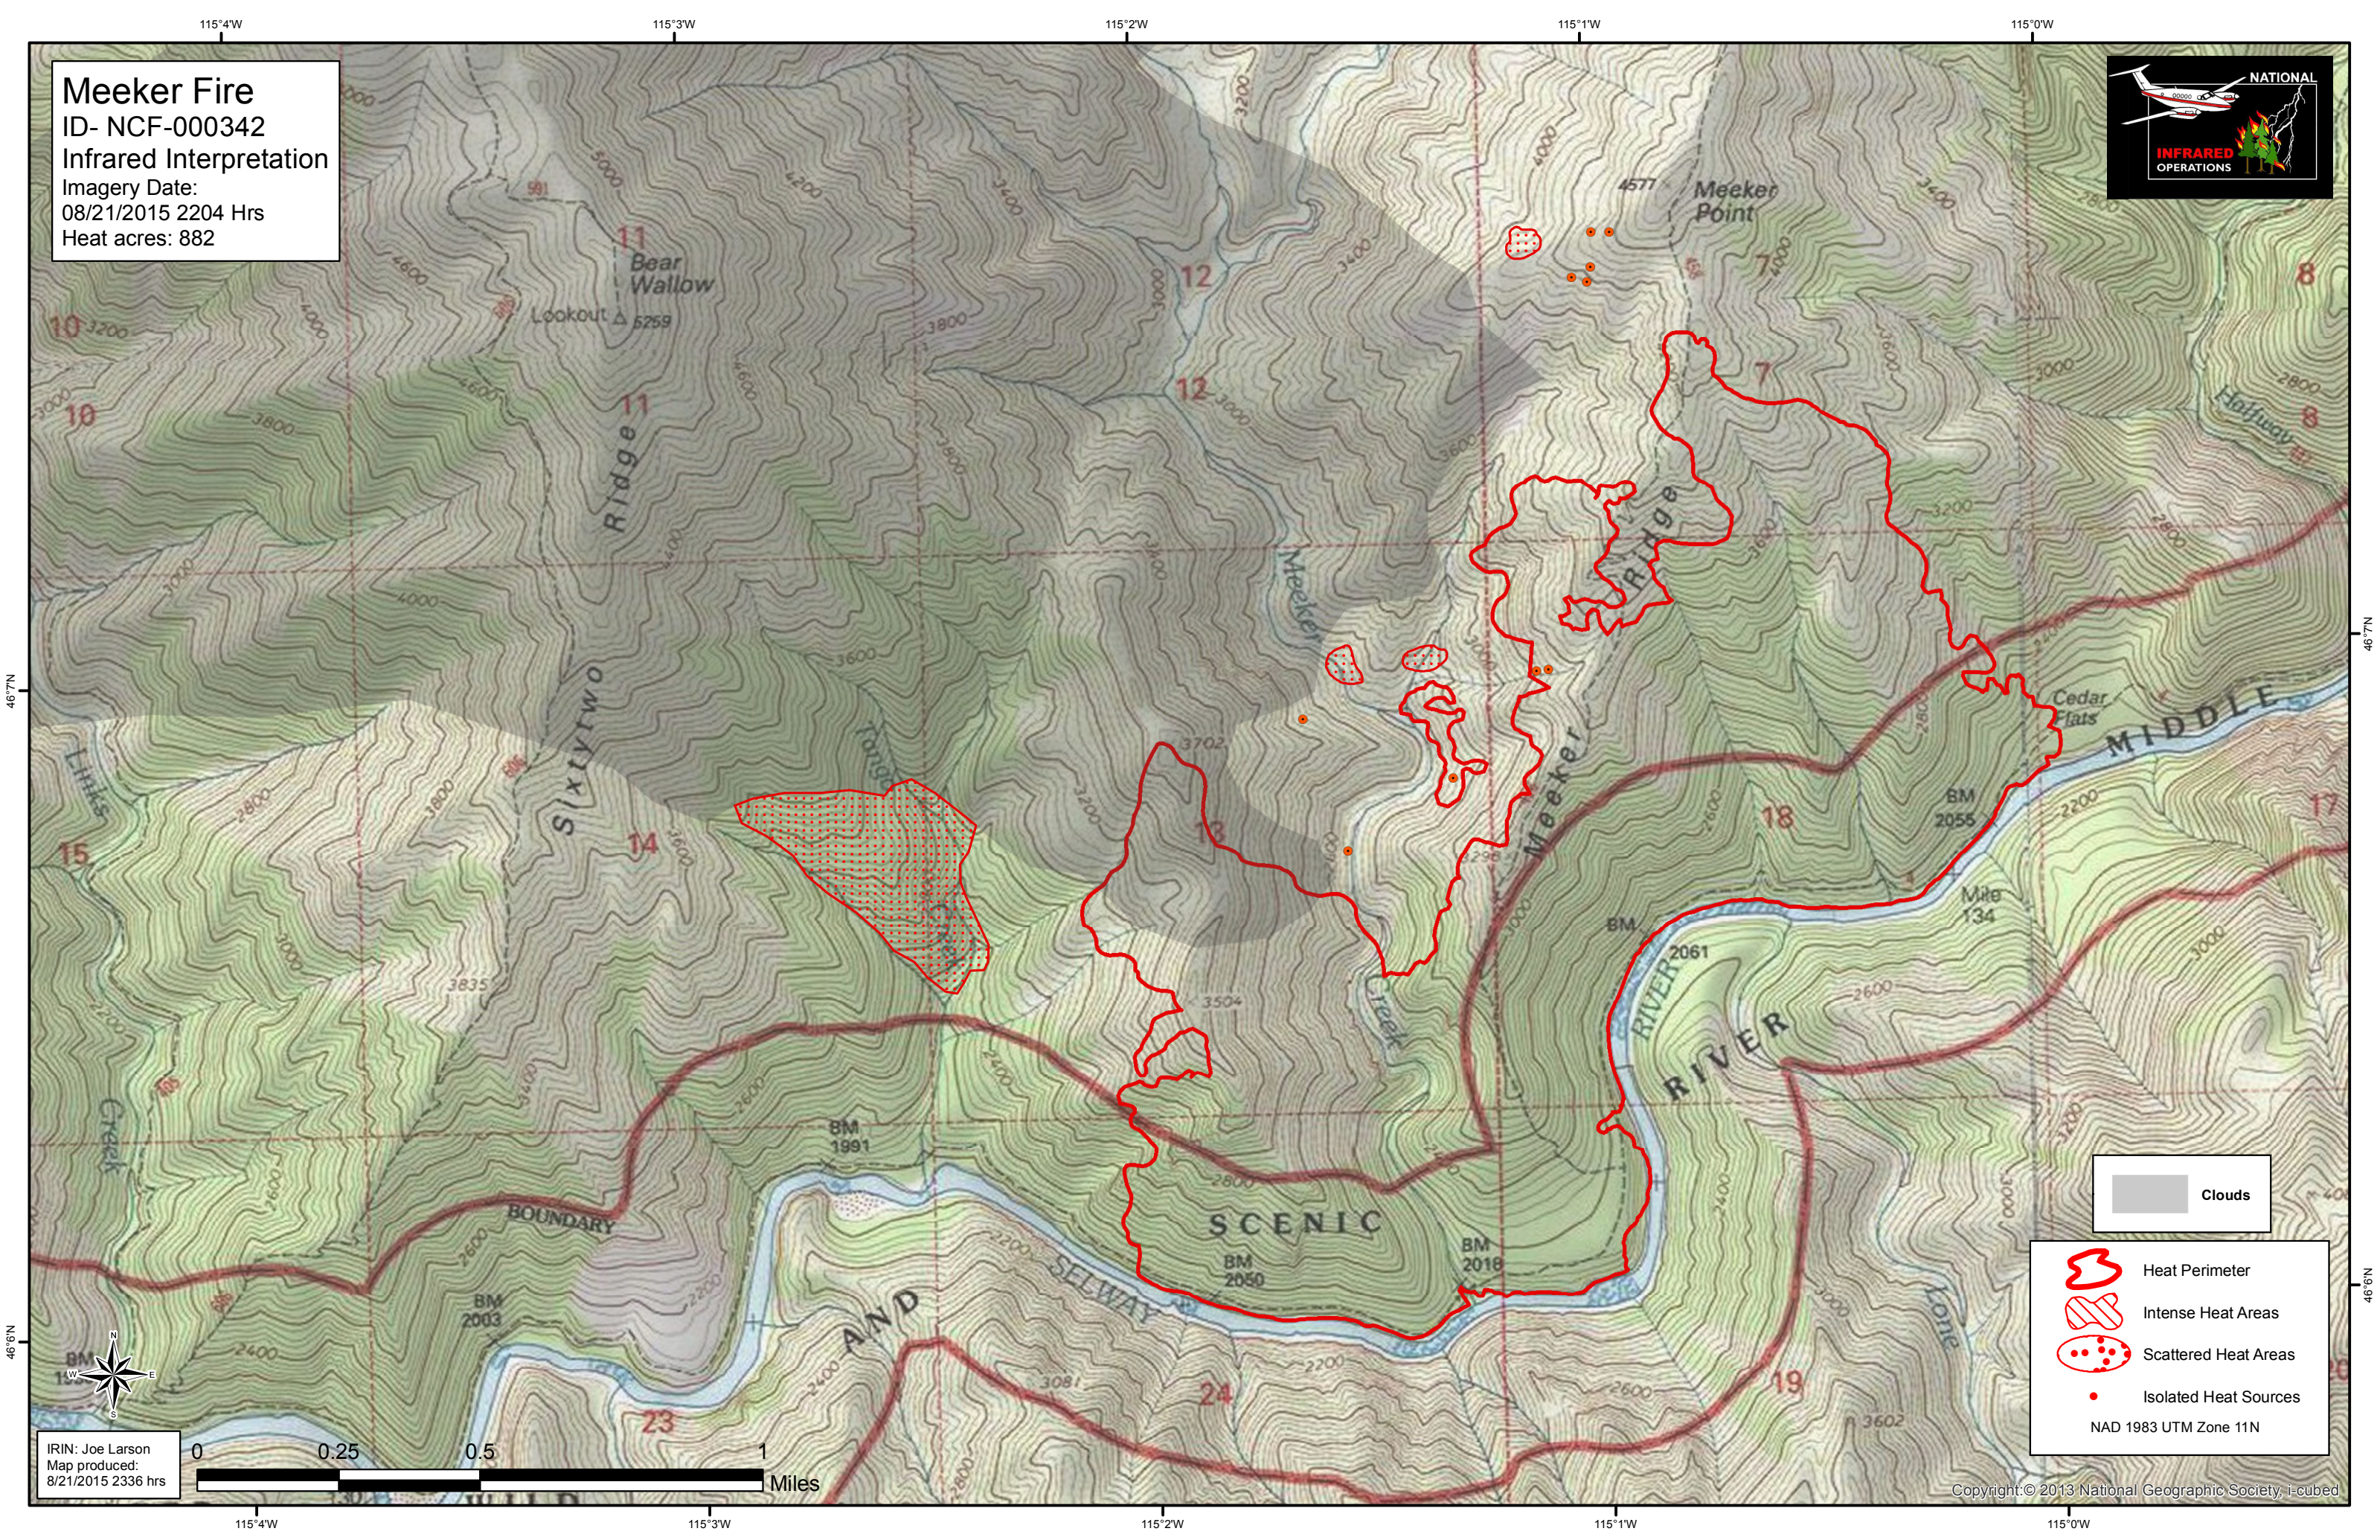

Meeker Fire
 ID- NCF-000342
 Infrared Interpretation
 Imagery Date:
 08/21/2015 2204 Hrs
 Heat acres: 882

Clouds

- Heat Perimeter
 - Intense Heat Areas
 - Scattered Heat Areas
 - Isolated Heat Sources
- NAD 1983 UTM Zone 11N

IRIN: Joe Larson
 Map produced:
 8/21/2015 2336 hrs