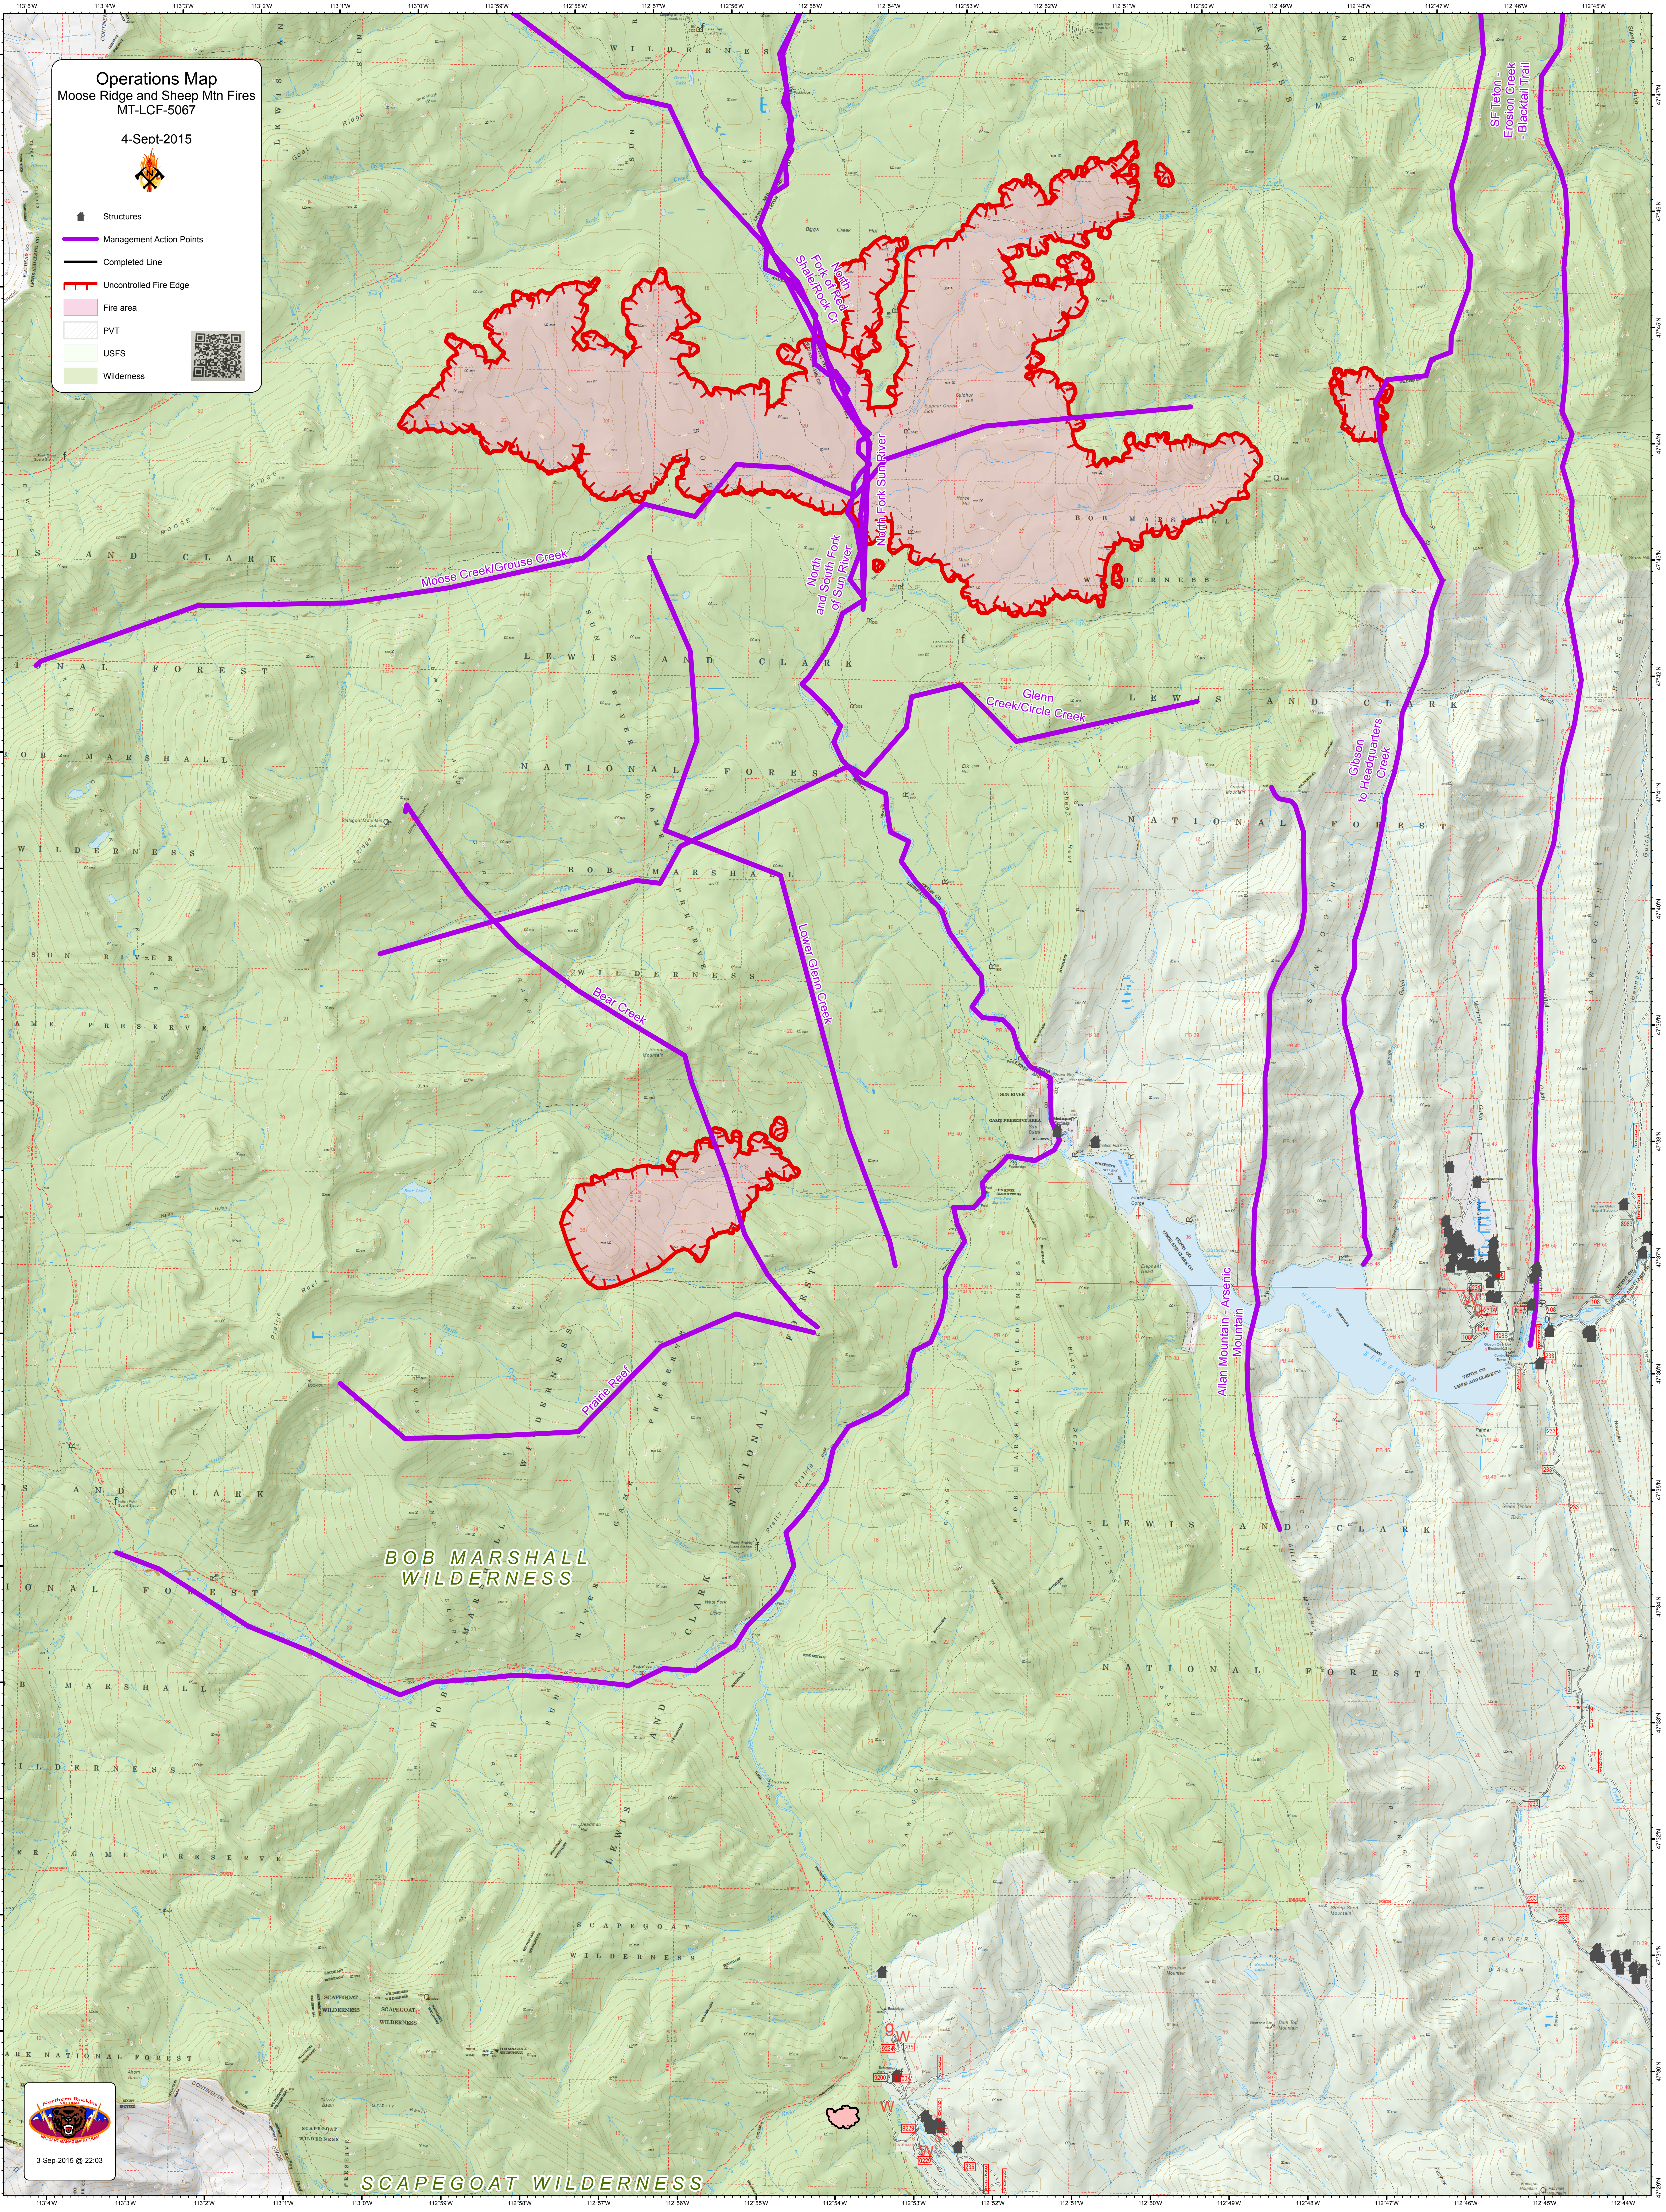

**Operations Map**  
**Moose Ridge and Sheep Mtn Fires**  
**MT-LCF-5067**

4-Sept-2015

-  Structures
-  Management Action Points
-  Completed Line
-  Uncontrolled Fire Edge
-  Fire area
-  PVT
-  USFS
-  Wilderness

SCAPEGOAT WILDERNESS