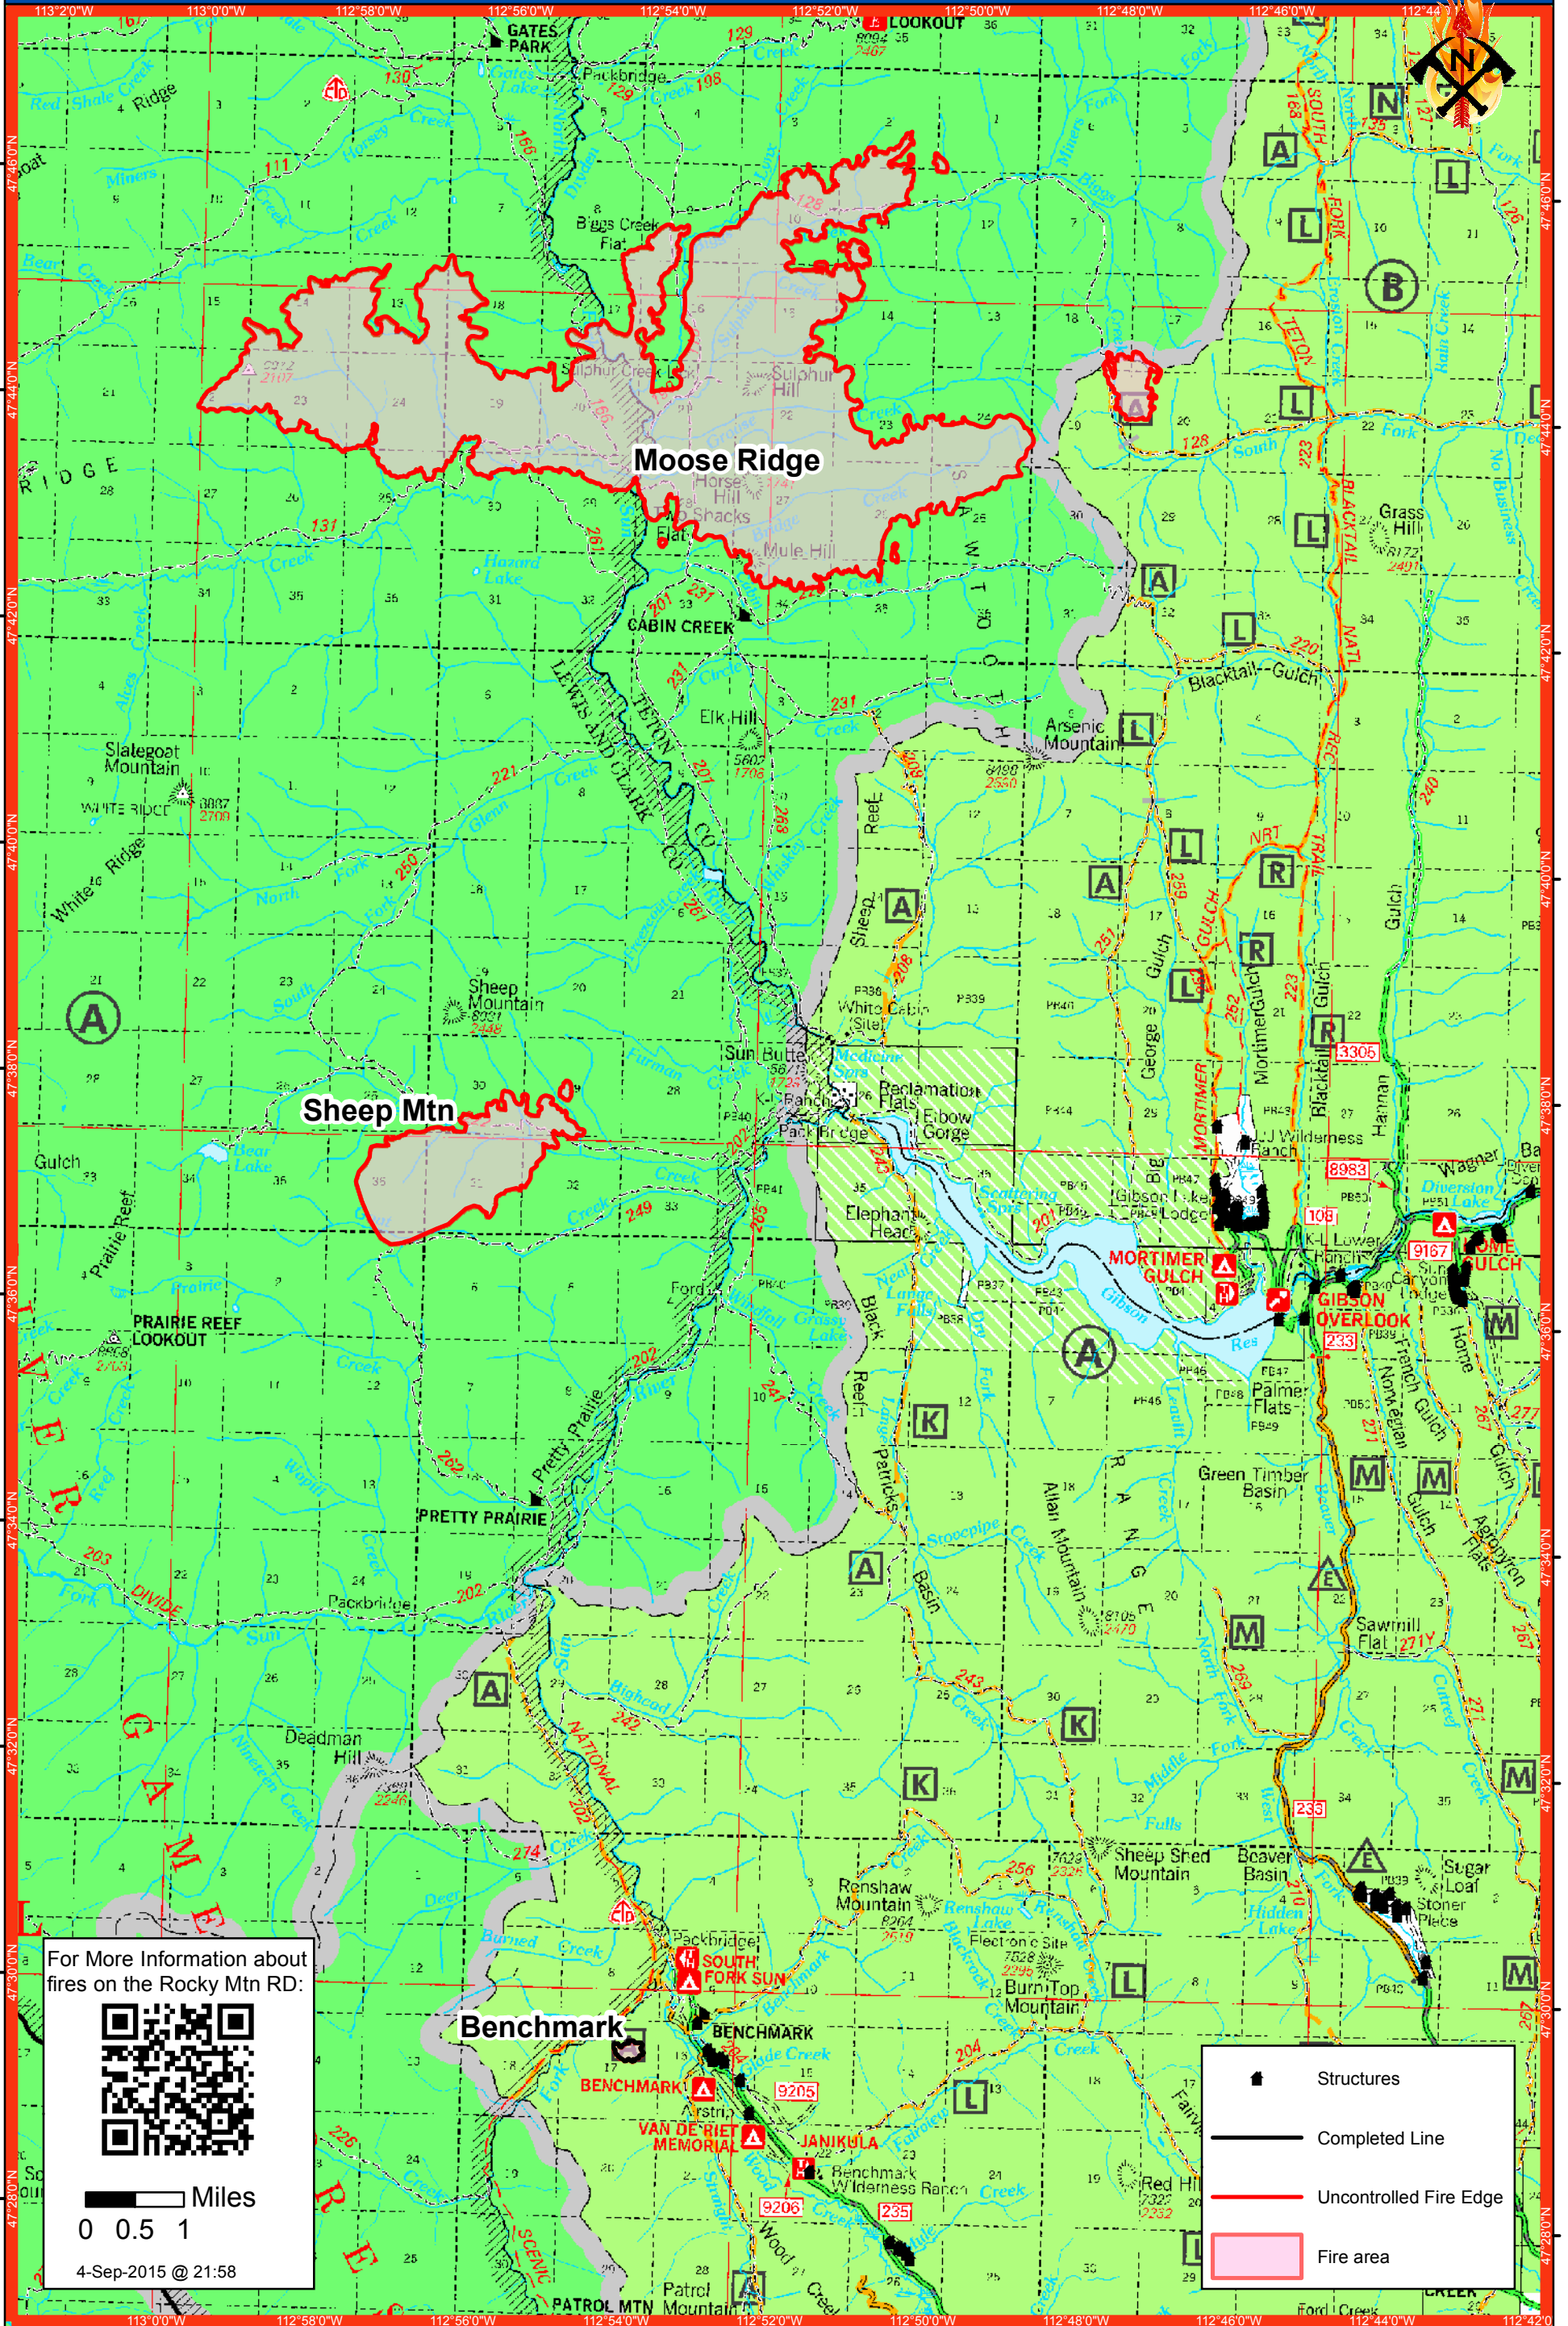

**Public Information Map**  
**Moose Ridge, Sheep Mountain,**  
**and Benchmark Fires**

**Lewis and Clark National Forest**  
**5-Sept-2015**

For More Information about fires on the Rocky Mtn RD:

Miles  
 0 0.5 1

4-Sep-2015 @ 21:58

- Structures
- Completed Line
- Uncontrolled Fire Edge
- Fire area