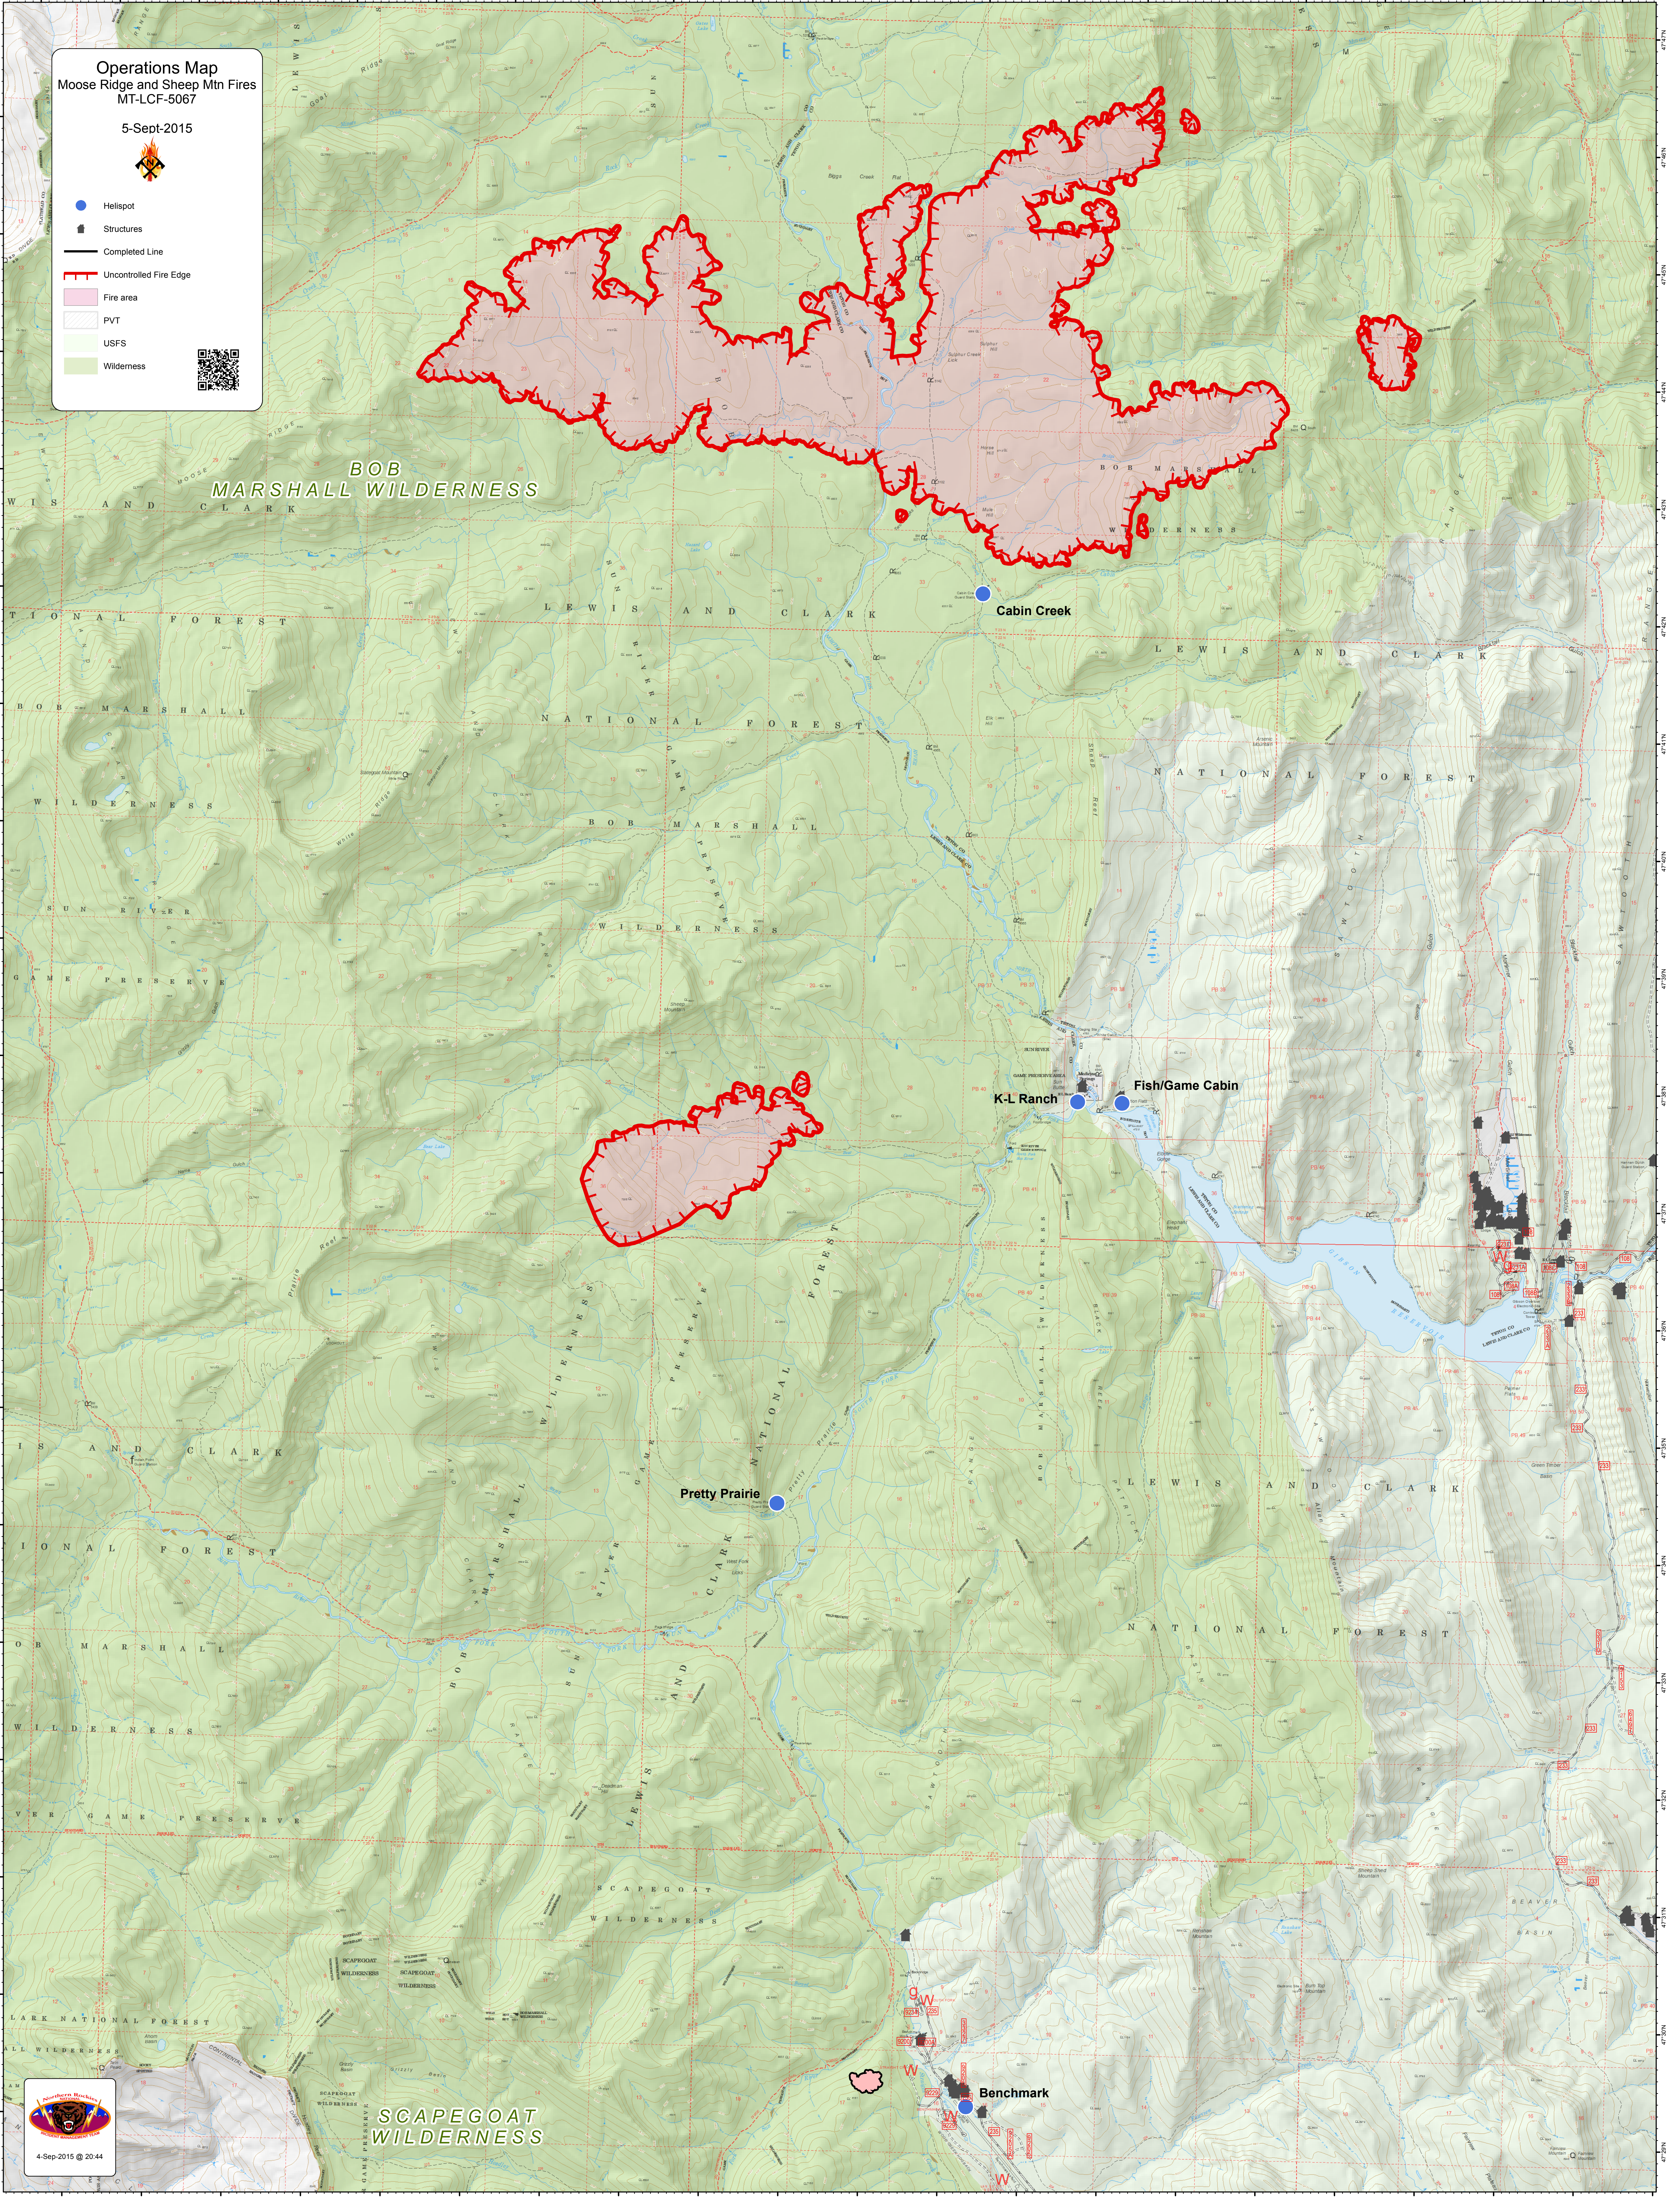

Operations Map
Moose Ridge and Sheep Mtn Fires
MT-LCF-5067

5-Sept-2015

- Helispot
-  Structures
-  Completed Line
-  Uncontrolled Fire Edge
-  Fire area
-  PVT
-  USFS
-  Wilderness

BOB MARSHALL WILDERNESS

Cabin Creek

K-L Ranch

Fish/Game Cabin

Pretty Prairie

Benchmark

SCAPEGOAT WILDERNESS

4-Sep-2015 @ 20:44