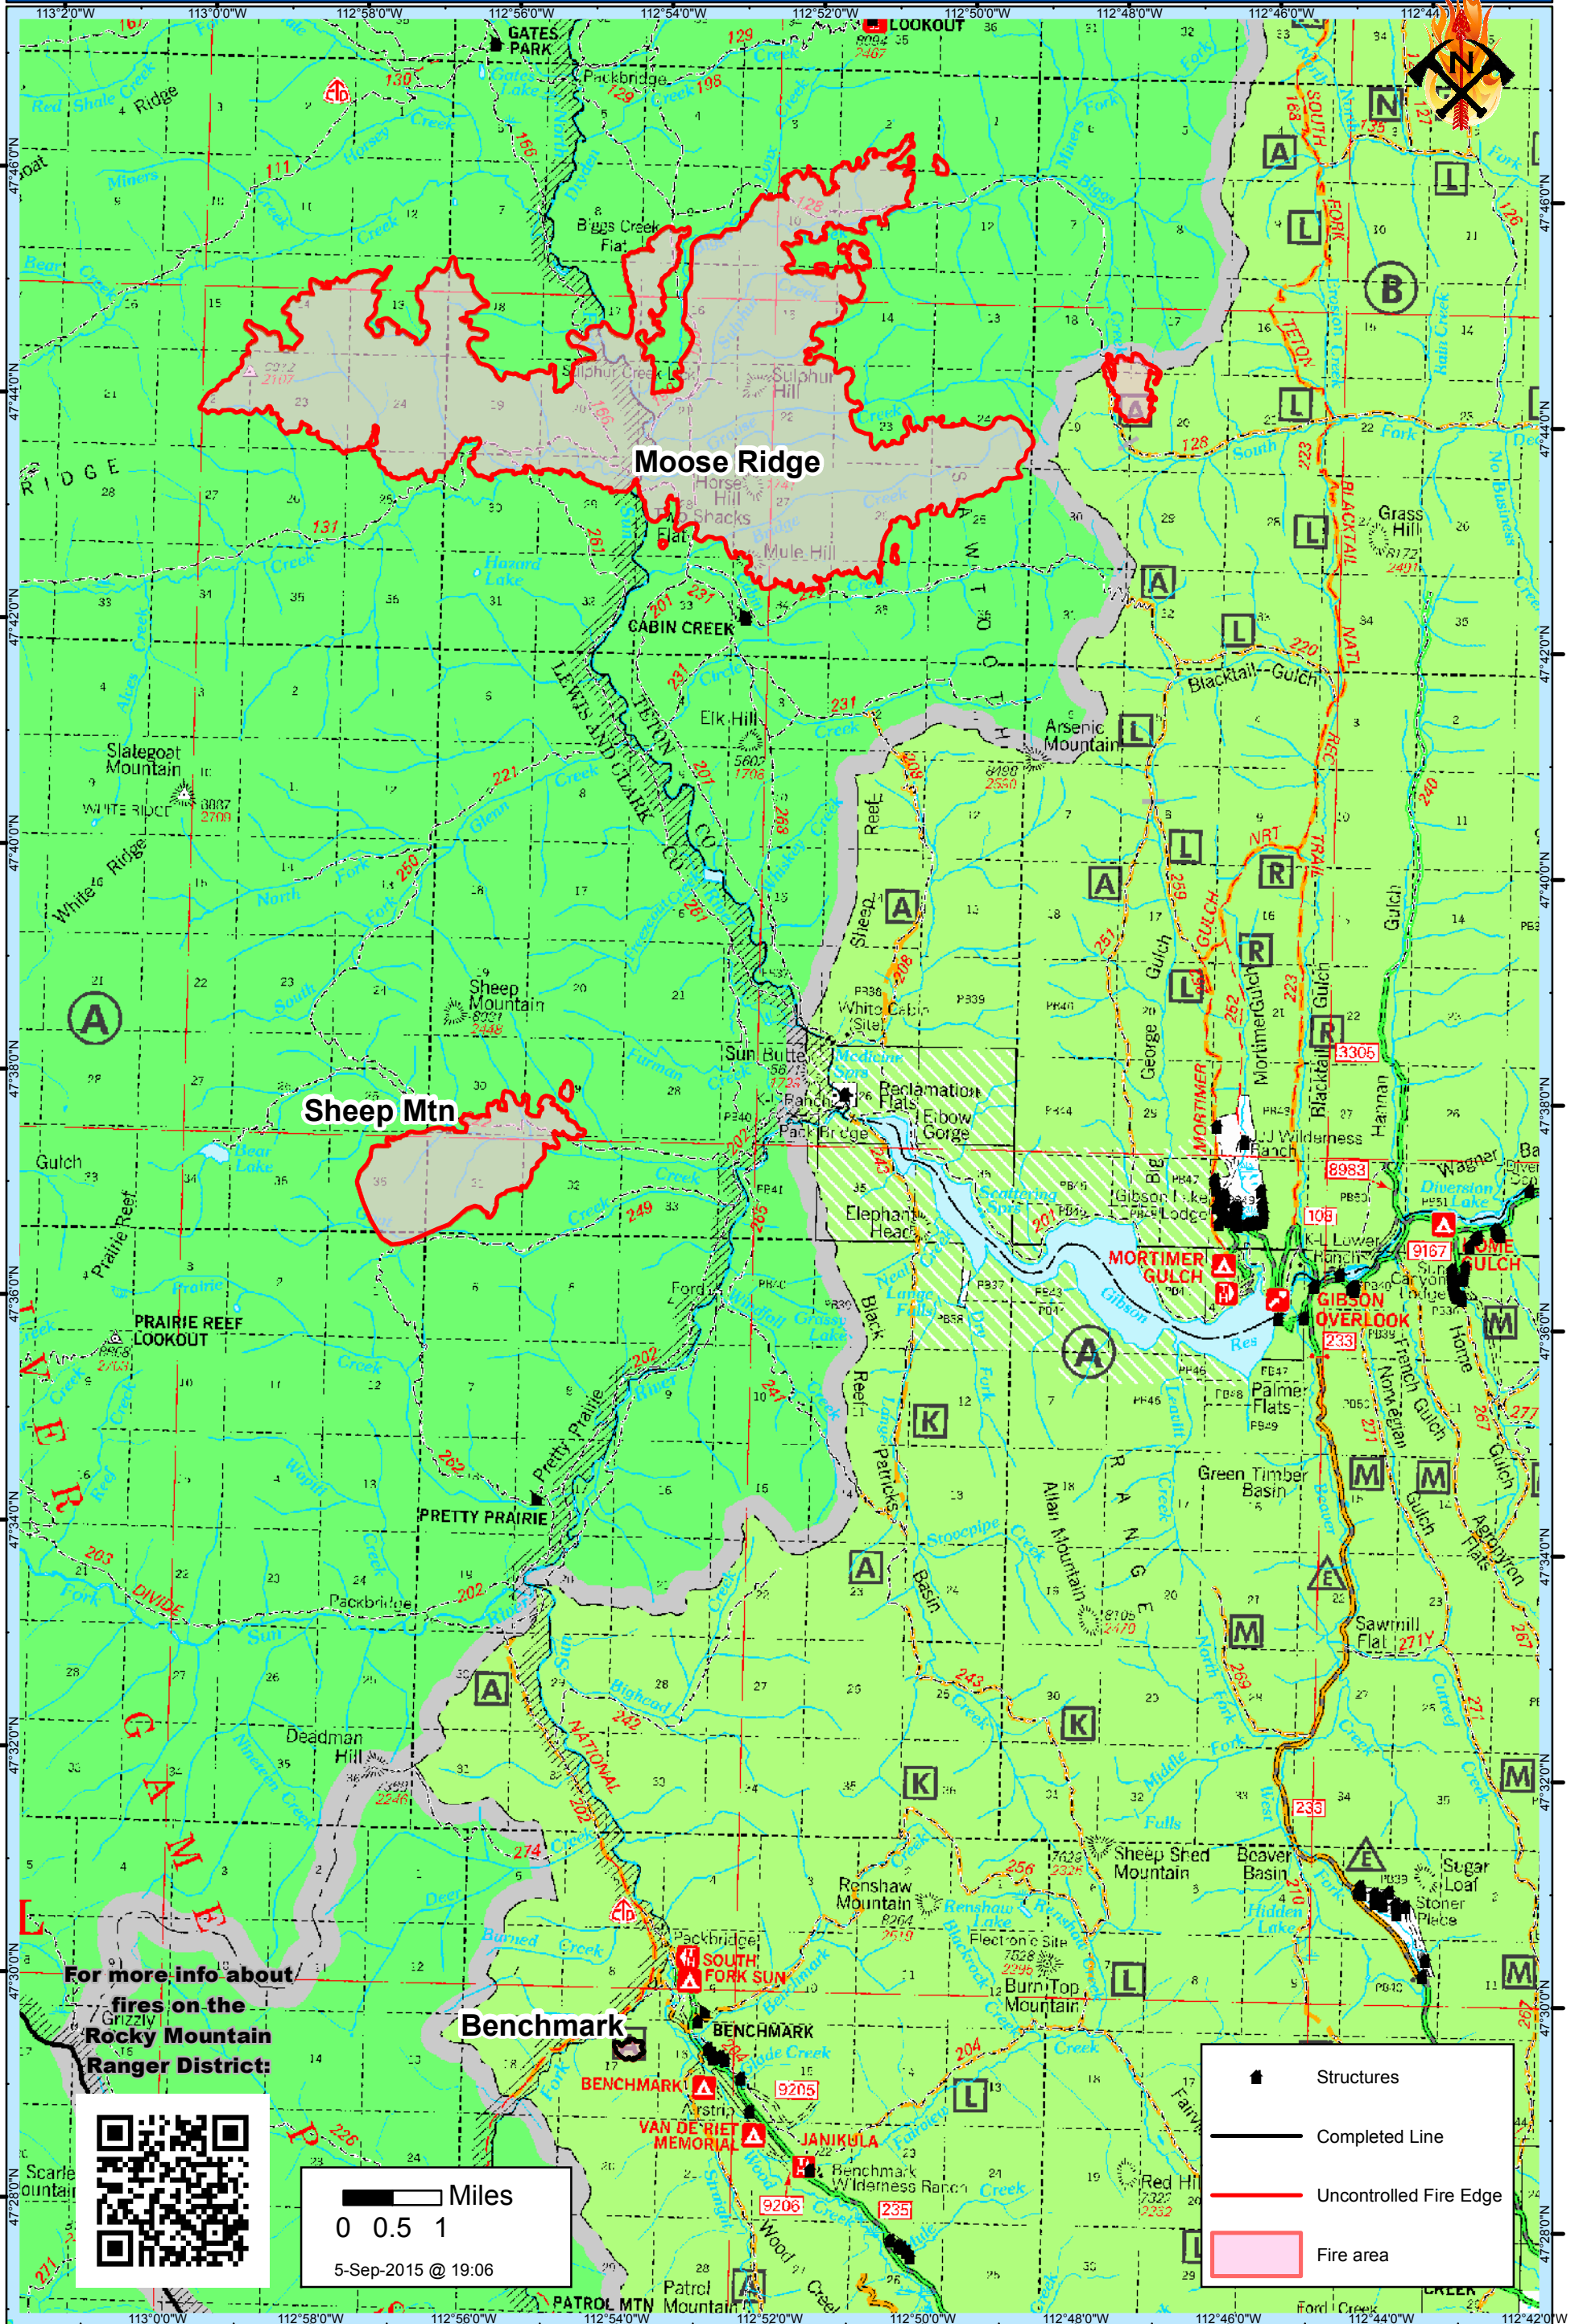

**Public Information Map**  
**Moose Ridge, Sheep Mountain,**  
**and Benchmark Fires**

**Lewis and Clark National Forest**  
**6-Sept-2015**

For more info about  
 fires on the  
**Rocky Mountain**  
**Ranger District:**

	Structures
	Completed Line
	Uncontrolled Fire Edge
	Fire area