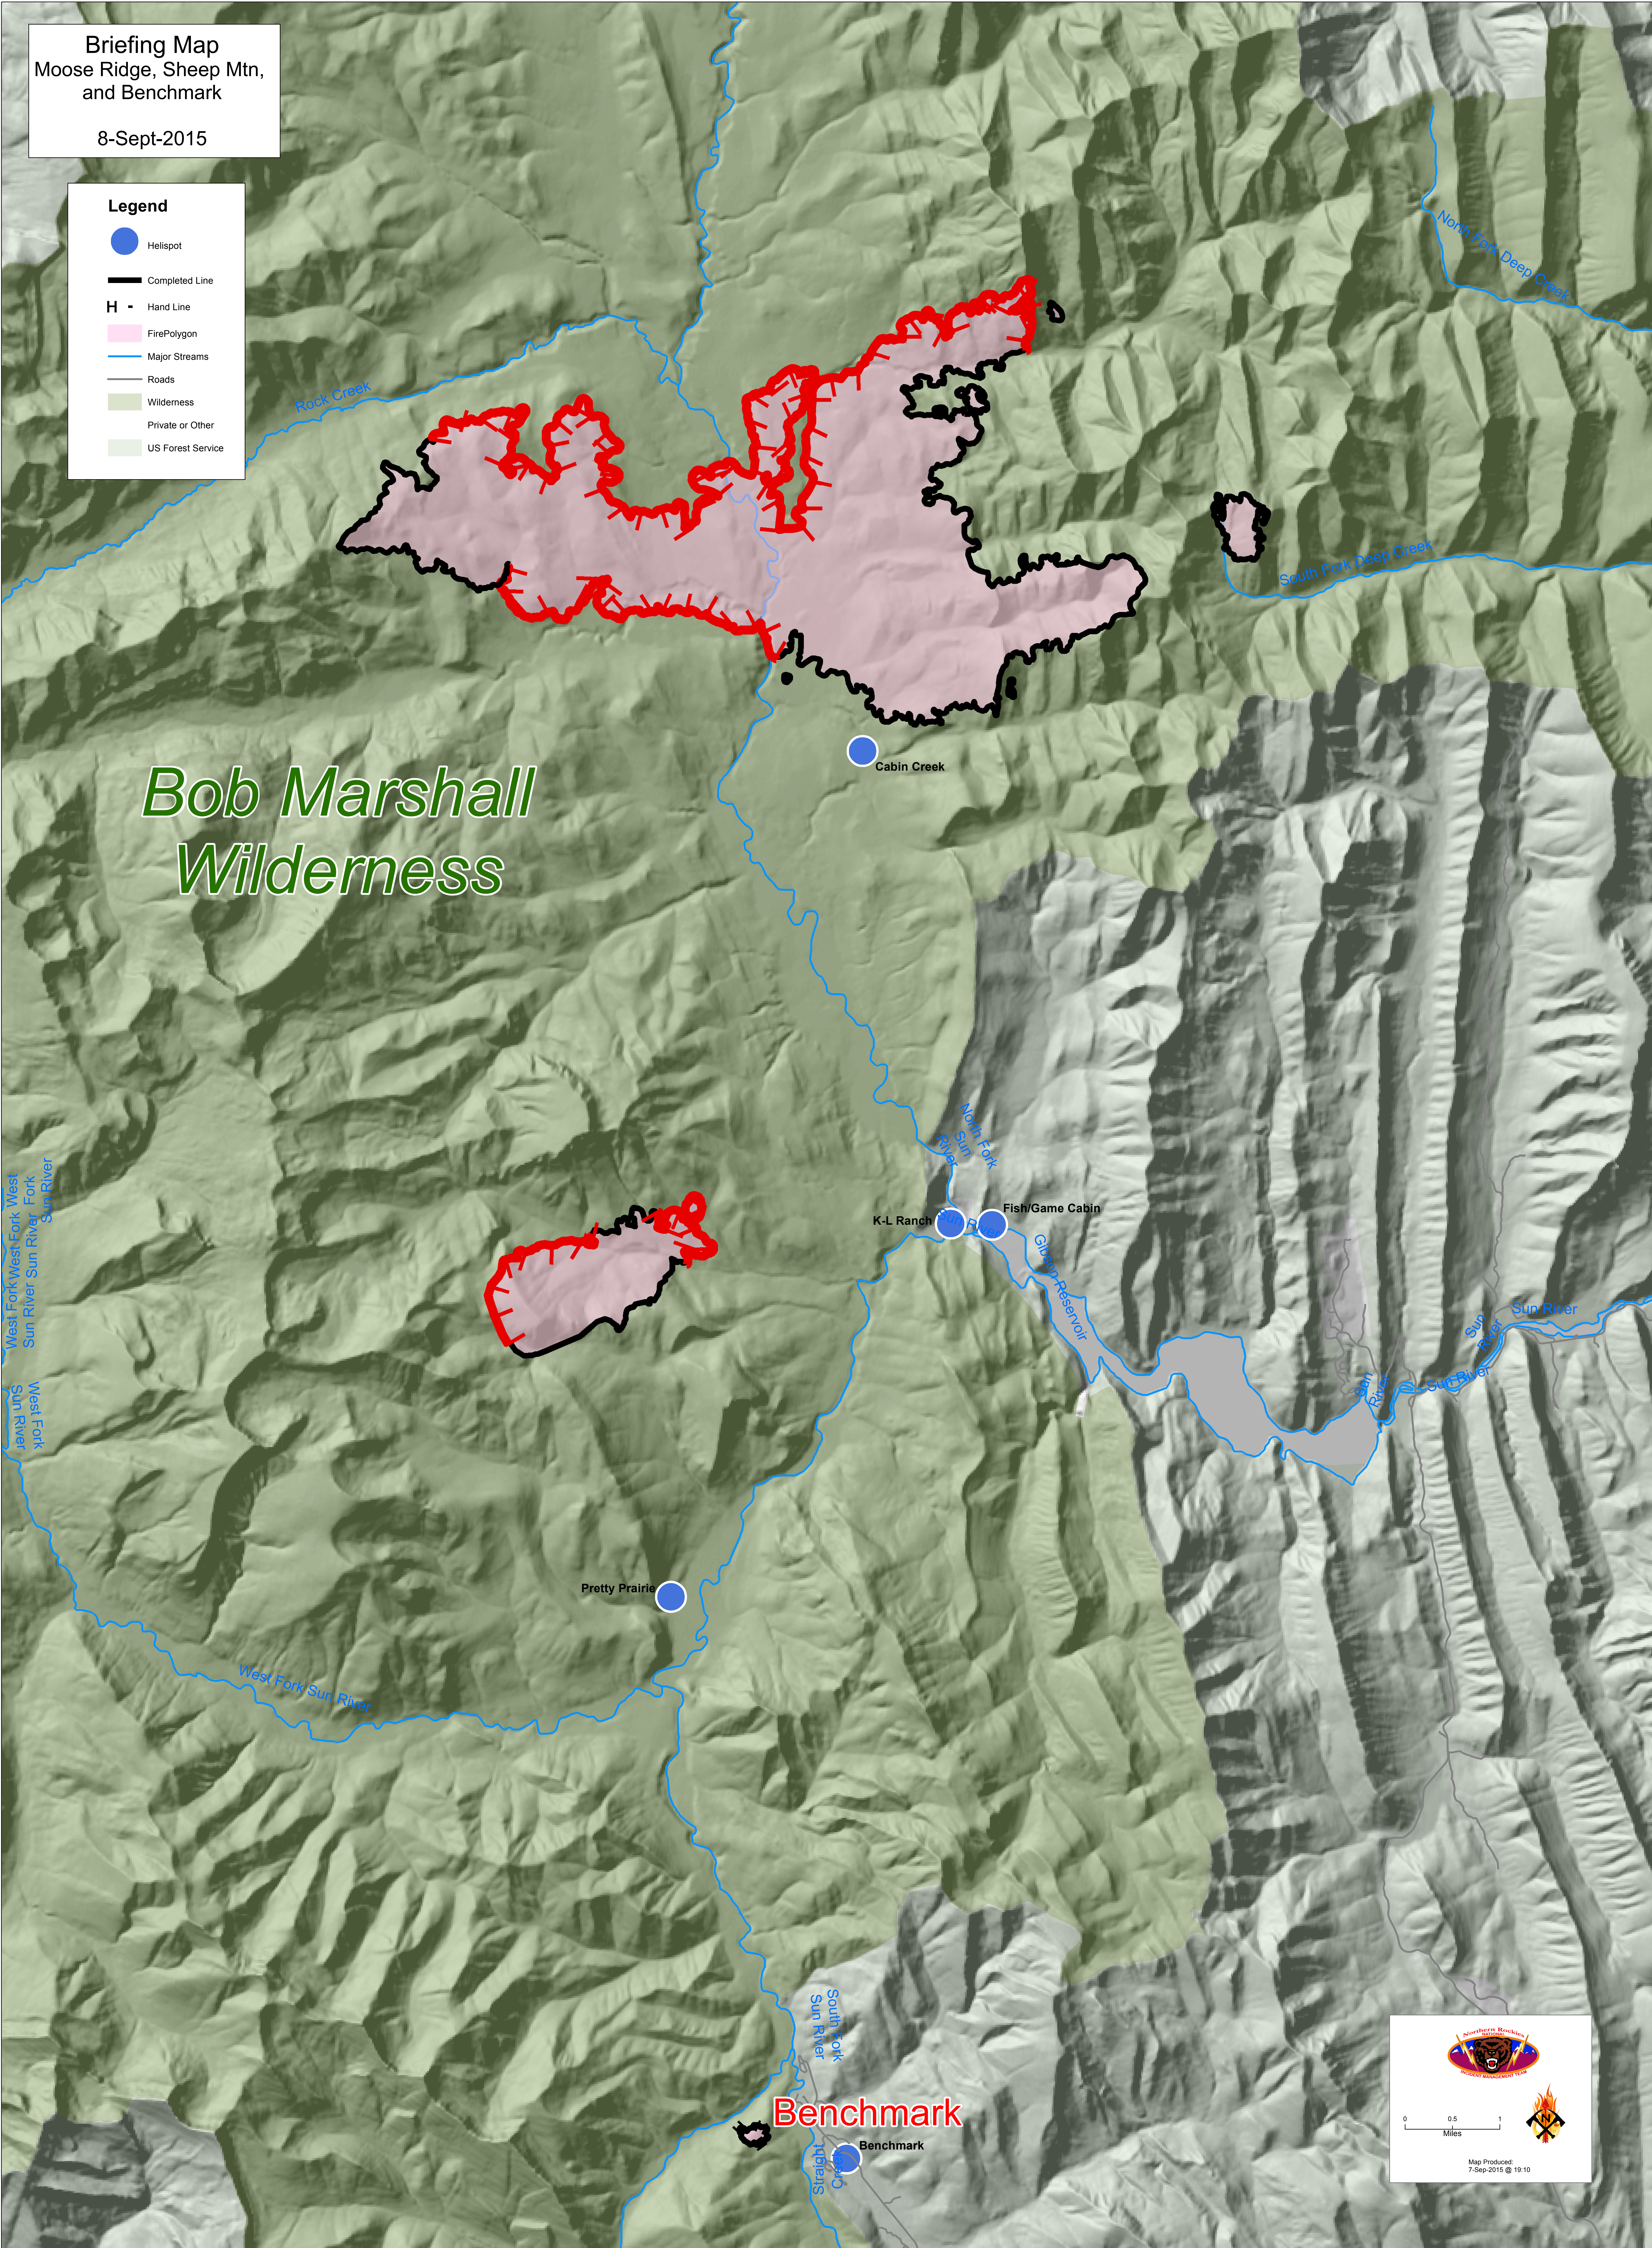

Briefing Map  
Moose Ridge, Sheep Mtn,  
and Benchmark

8-Sept-2015

Legend

- Helispot
- Completed Line
- H - Hand Line
- FirePolygon
- Major Streams
- Roads
- Wilderness
- Private or Other
- US Forest Service

*Bob Marshall  
Wilderness*

0 0.5 1  
Miles

Map Produced:  
7-Sep-2015 @ 19:10