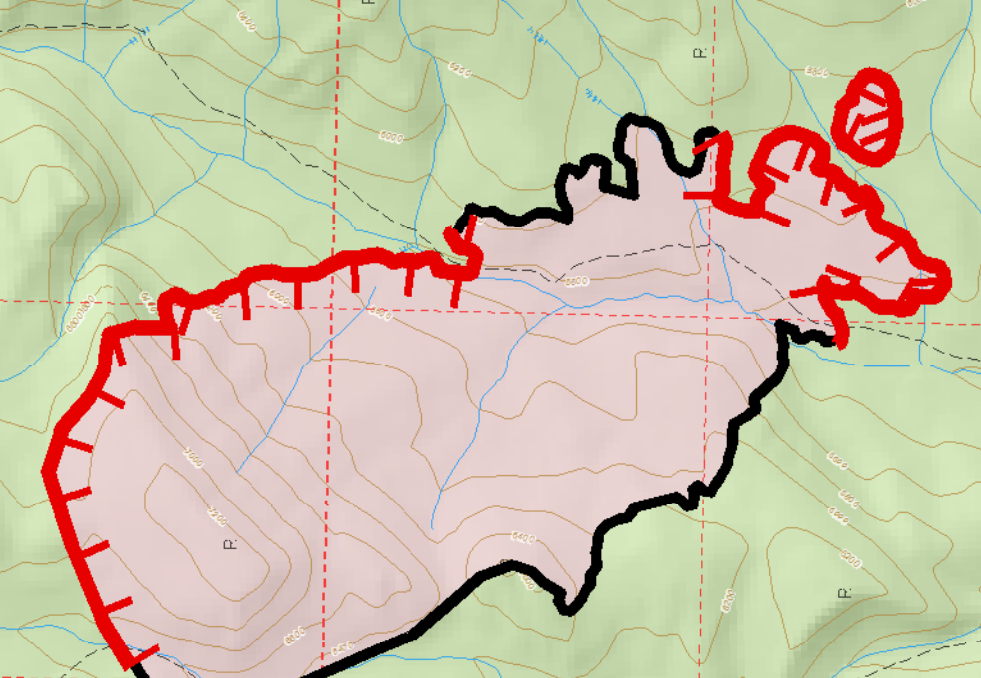

**Operations Map**  
 Moose Ridge and Sheep Mtn Fires  
 MT-LCF-5067

8-Sept-2015

0 0.5 1 Miles

-  Structures
-  Helispot
-  Completed Line
-  Hand Line
-  Uncontrolled Fire Edge
-  Completed Line
-  Fire area
-  PVT
-  USFS
-  Wilderness

**Moose Ridge**

BOB MARSHALL WILDERNESS

Cabin Creek

**Sheep Mtn**

K-L Ranch

Fish/Game Cabin

Pretty Prairie

**Benchmark**

Benchmark

SCAPEGOAT WILDERNESS