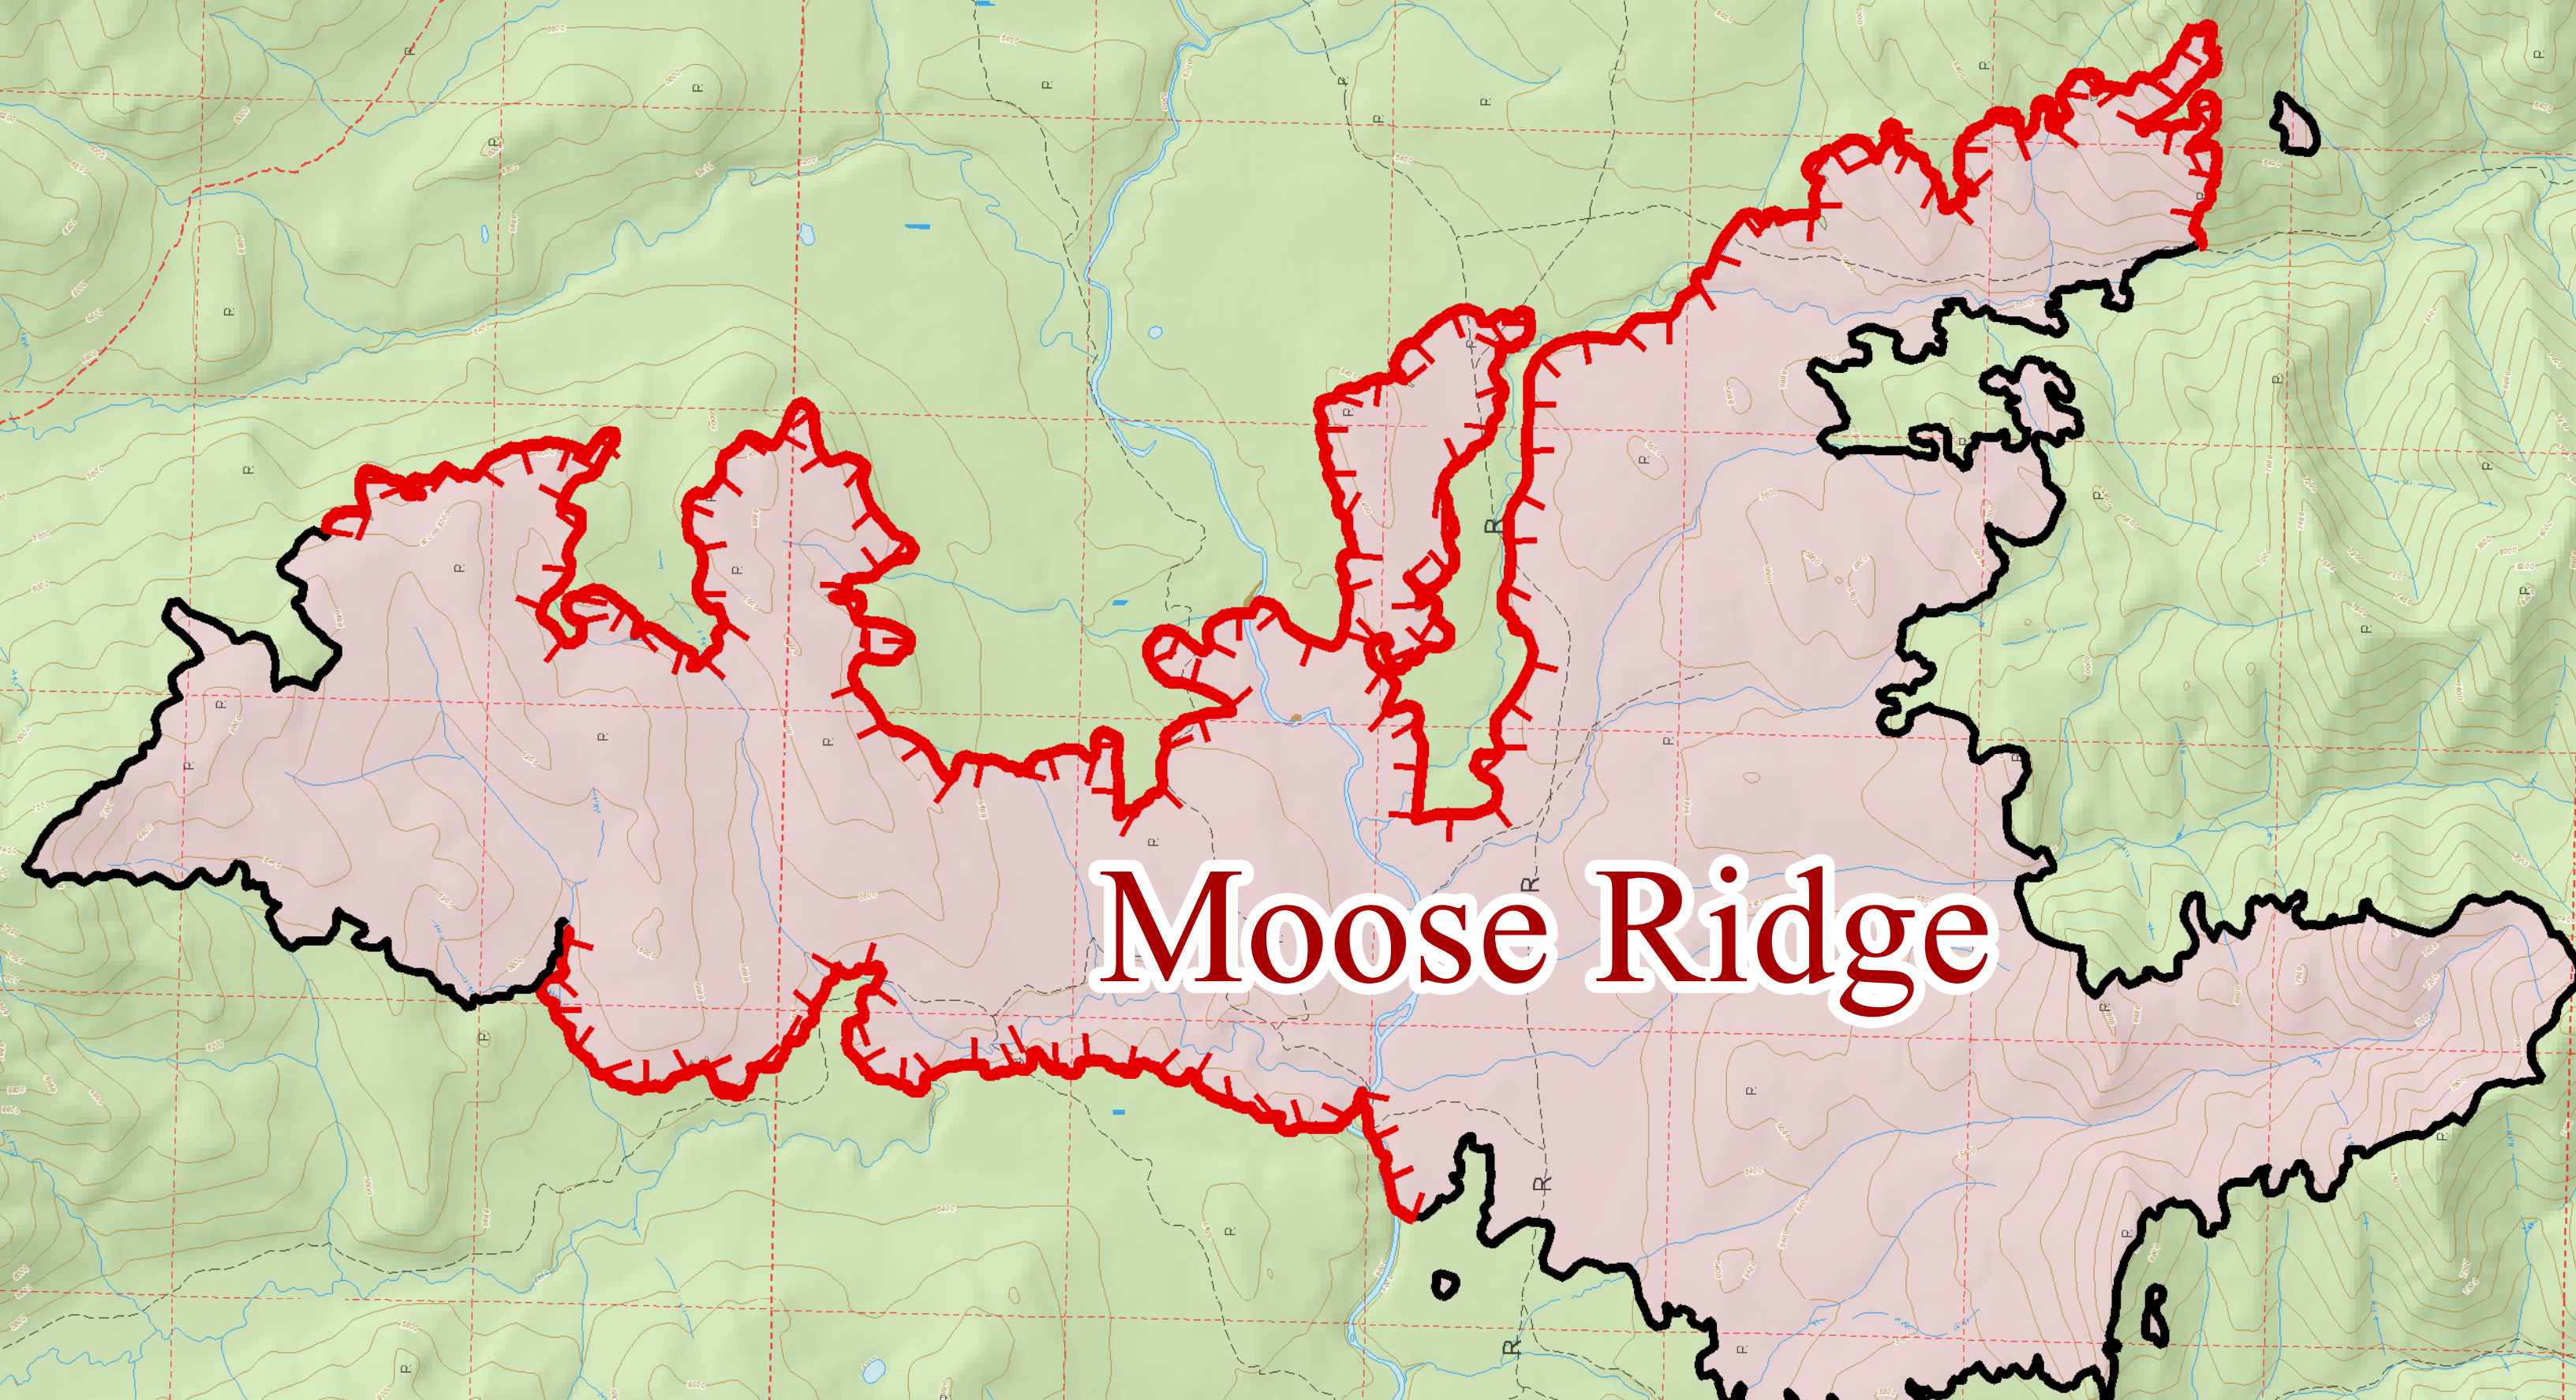

**Operations Map**  
 Moose Ridge and Sheep Mtn Fires  
 MT-LCF-5067

8-Sept-2015

0 0.5 1 Miles

-  Structures
-  Helispot
-  Completed Line
-  Hand Line
-  Uncontrolled Fire Edge
-  Completed Line
-  Fire area
-  PVT
-  USFS
-  Wilderness

**Moose Ridge**

BOB MARSHALL WILDERNESS

Cabin Creek

**Sheep Mtn**

K-L Ranch

Fish/Game Cabin

Pretty Prairie

**Benchmark**

Benchmark

SCAPEGOAT WILDERNESS