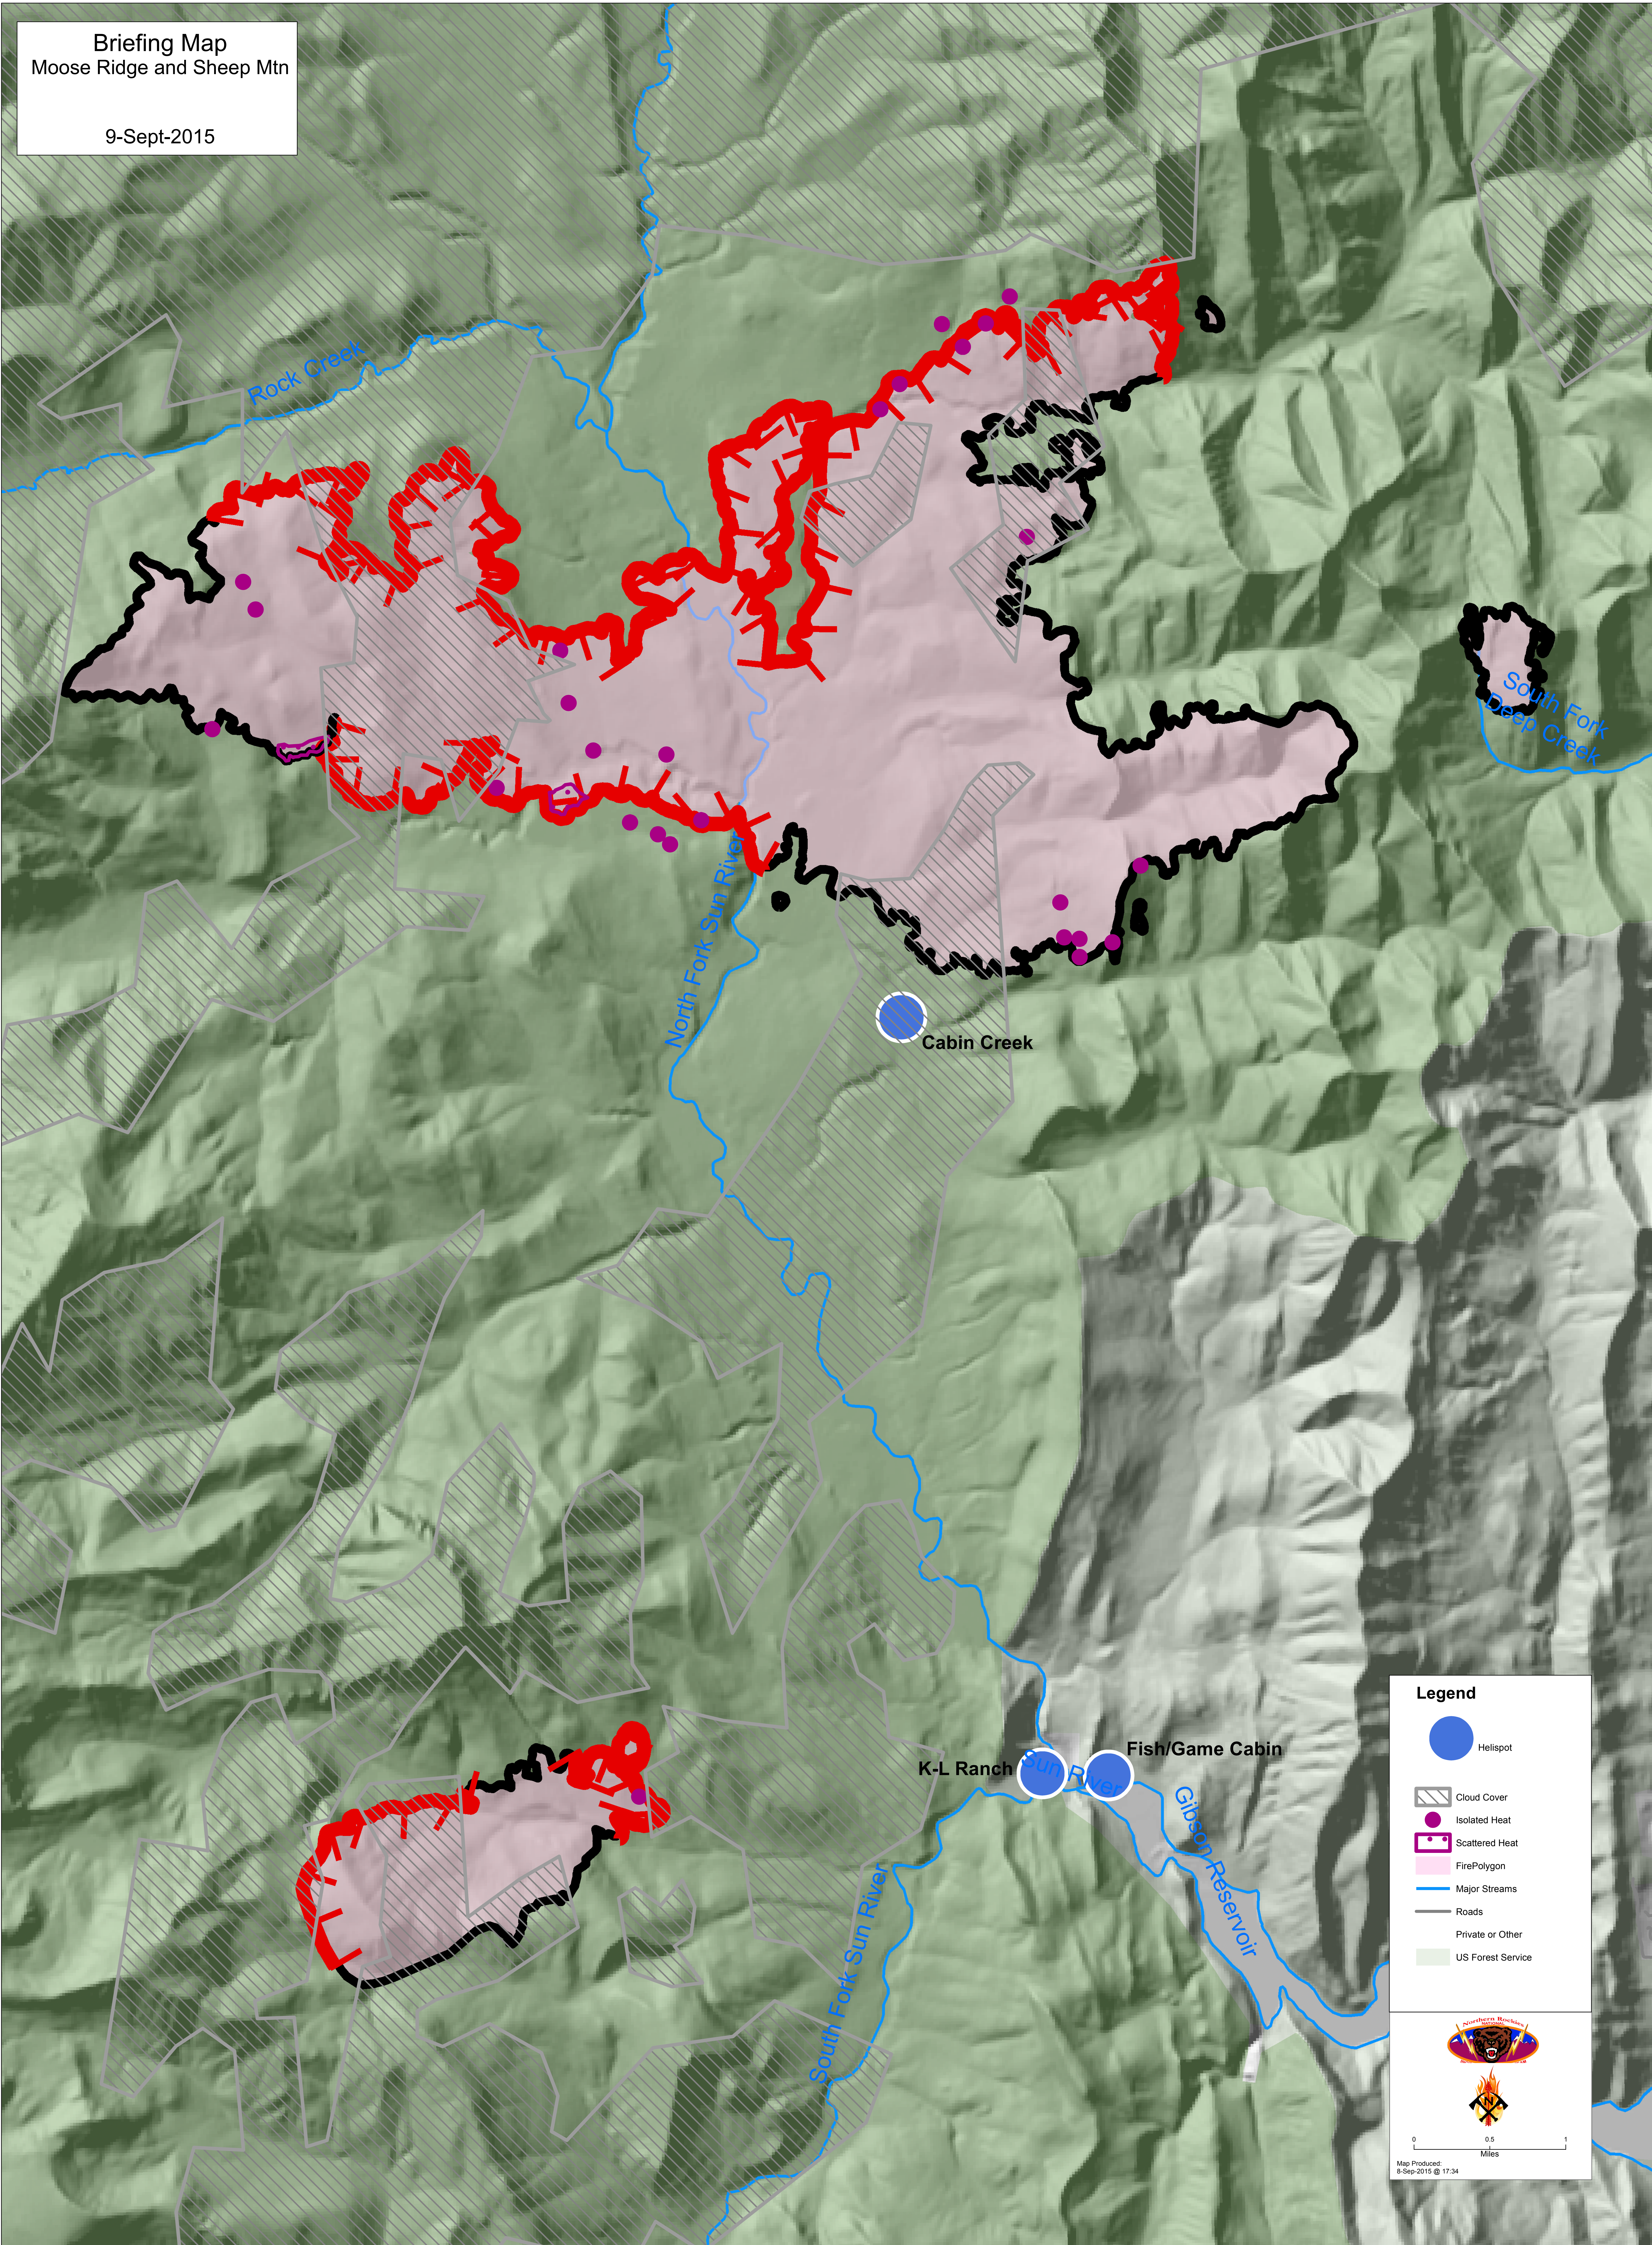

Briefing Map  
Moose Ridge and Sheep Mtn

9-Sept-2015

Legend

- Helispot
- Cloud Cover
- Isolated Heat
- Scattered Heat
- FirePolygon
- Major Streams
- Roads
- Private or Other
- US Forest Service

0 0.5 1  
Miles  
Map Produced:  
8-Sep-2015 @ 17:34