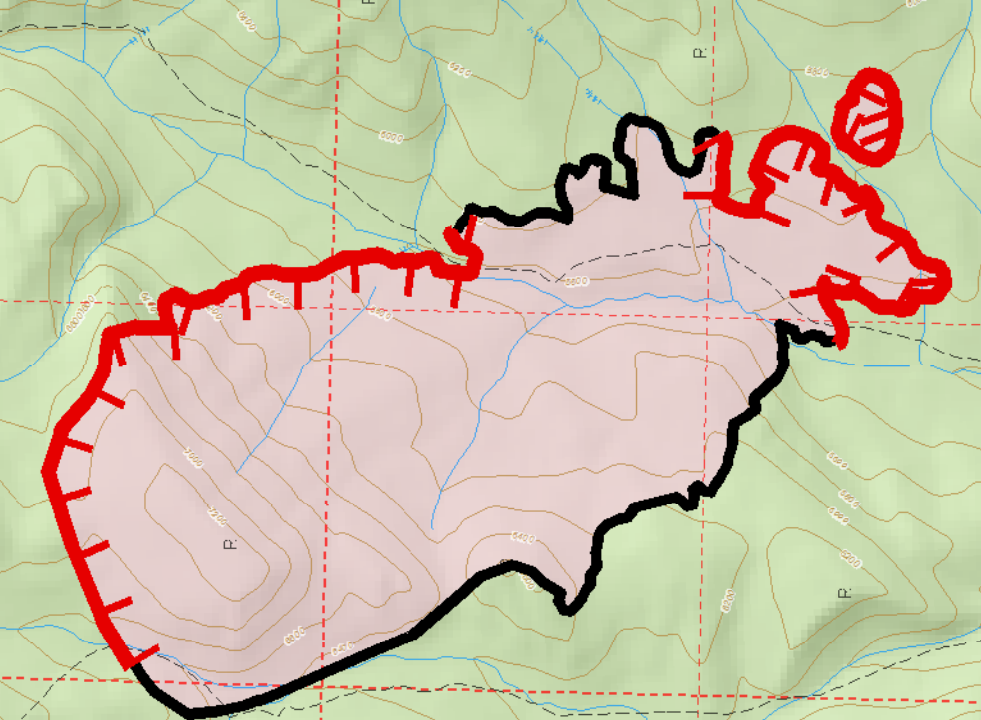

**Operations Map**  
 Moose Ridge and Sheep Mtn Fires  
 MT-LCF-5067

9-Sept-2015

0 0.5 1 Miles

-  Structures
-  Helispot
-  Completed Line
-  Hand Line
-  Uncontrolled Fire Edge
-  Completed Line
-  Fire area
-  PVT
-  USFS
-  Wilderness

**Moose Ridge**

BOB MARSHALL WILDERNESS

Cabin Creek

**Sheep Mtn**

K-L Ranch

Fish/Game Cabin

Pretty Prairie

**Benchmark**

Benchmark

SCAPEGOAT WILDERNESS