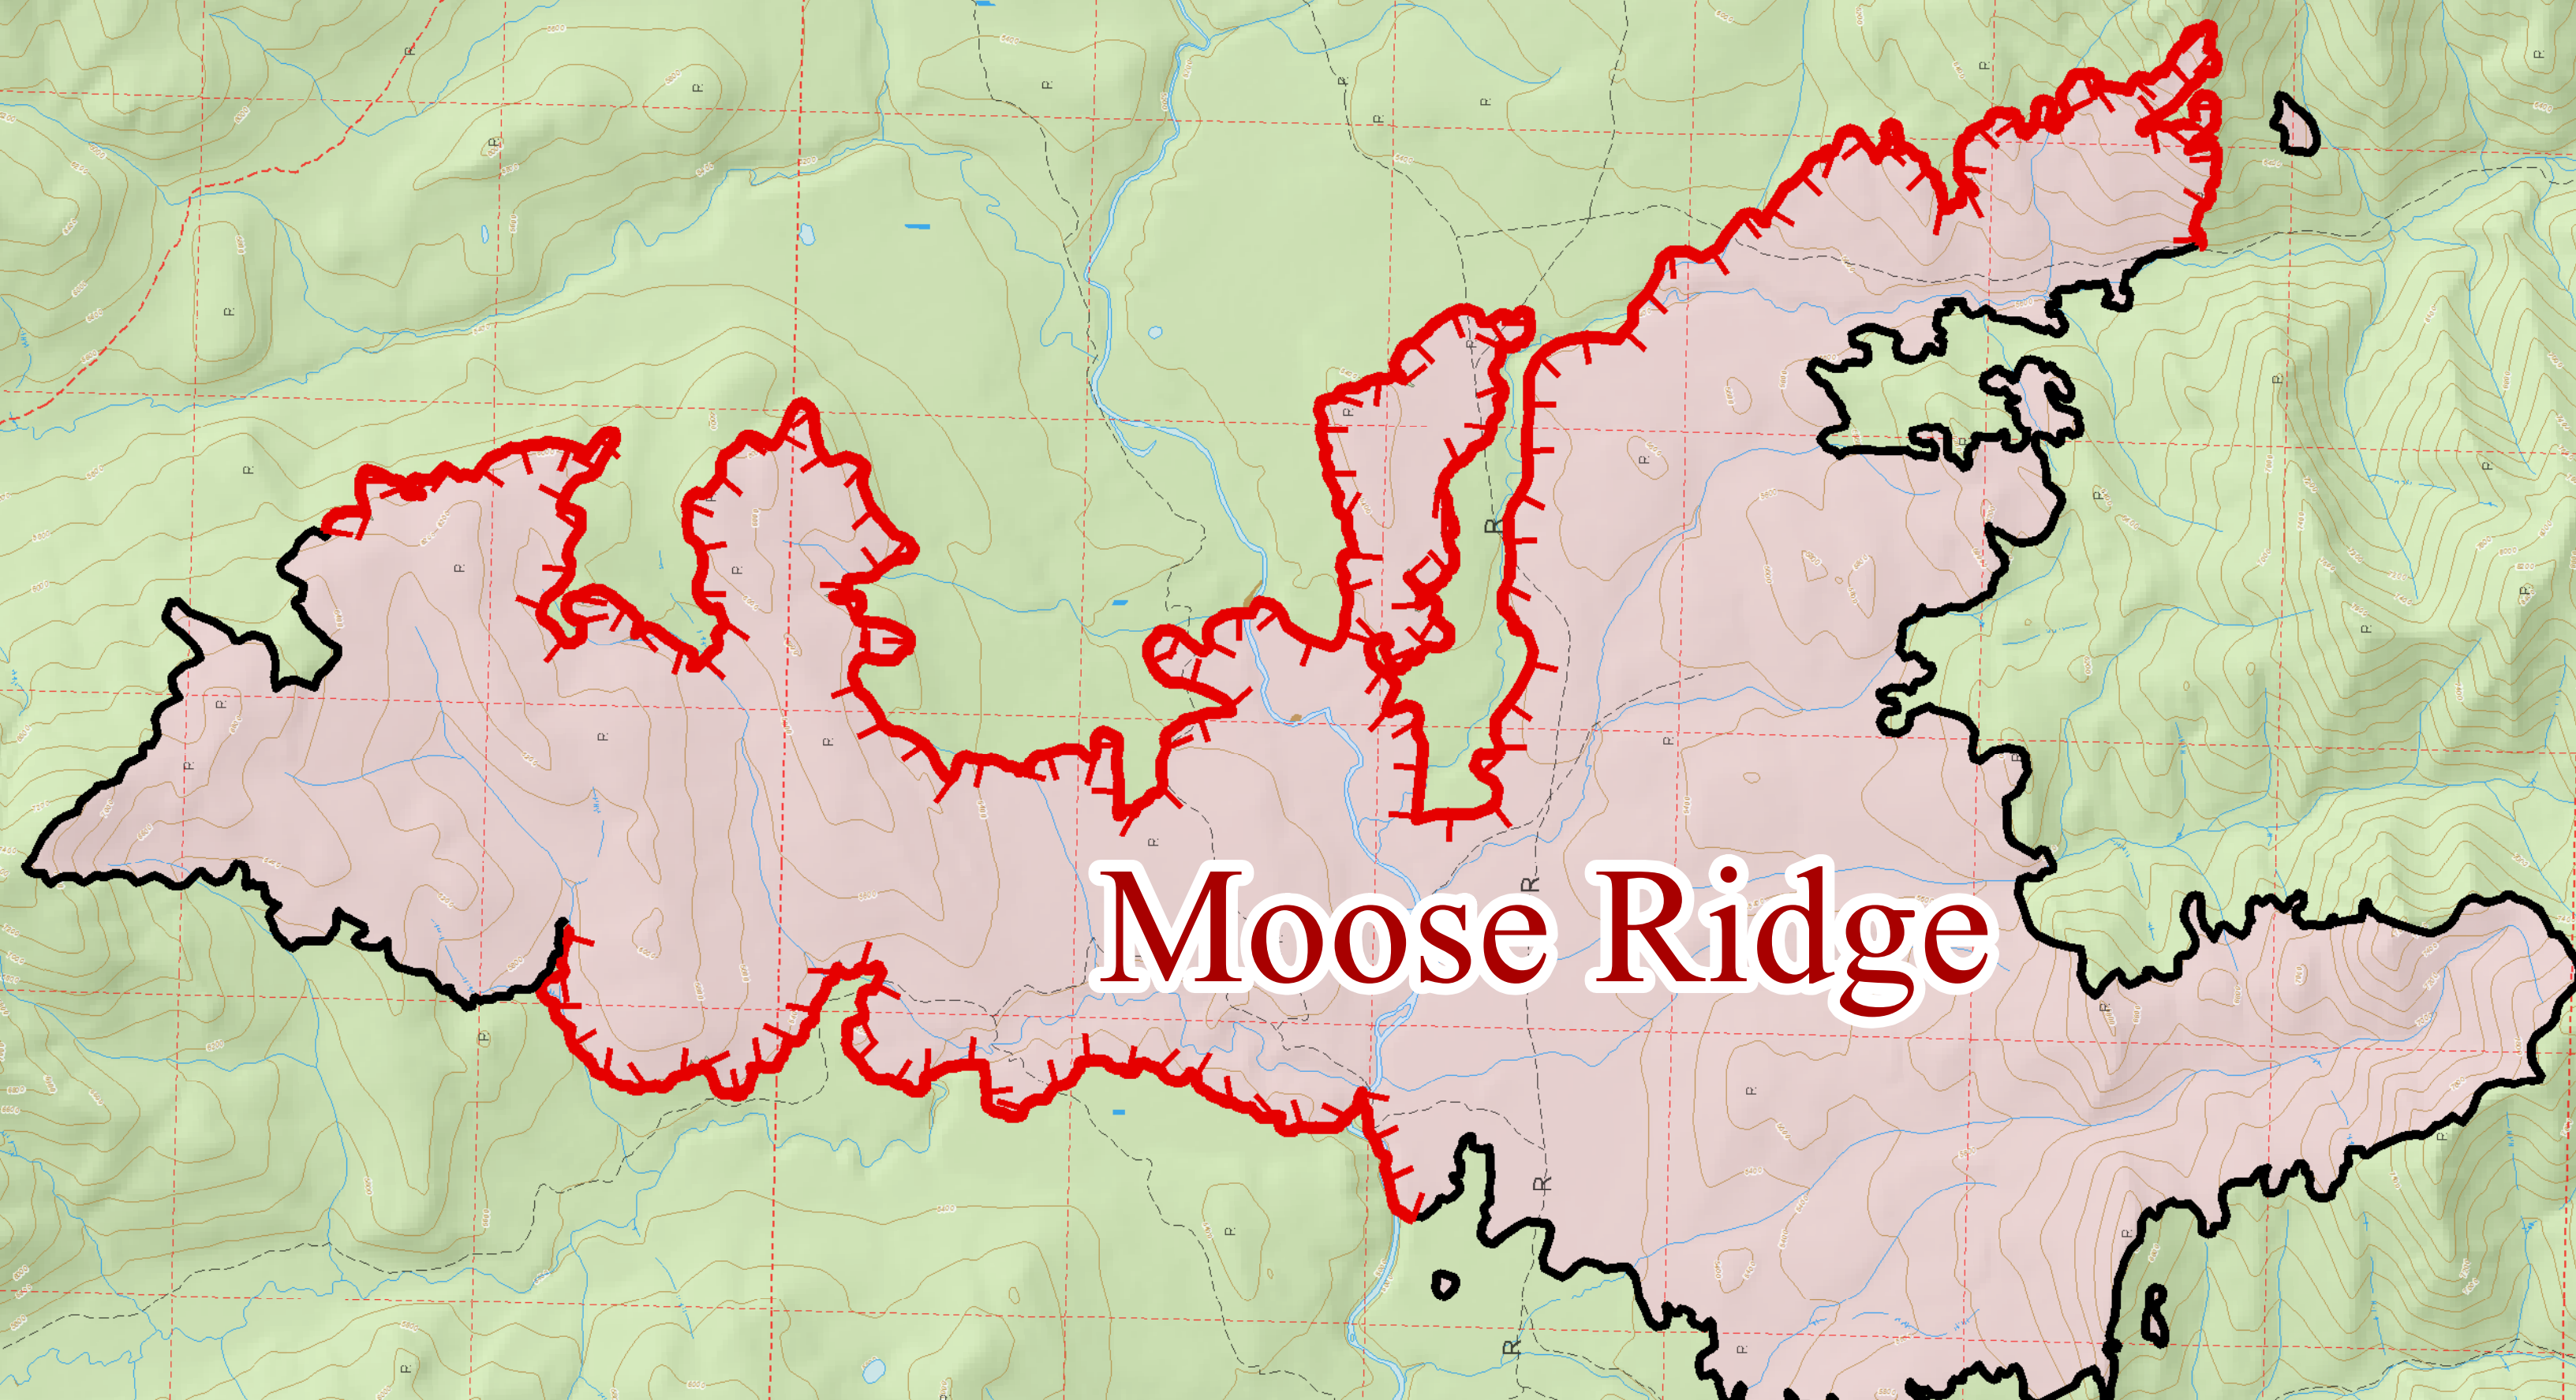

**Operations Map**  
 Moose Ridge and Sheep Mtn Fires  
 MT-LCF-5067

9-Sept-2015

0 0.5 1 Miles

-  Structures
-  Helispot
-  Completed Line
-  Hand Line
-  Uncontrolled Fire Edge
-  Completed Line
-  Fire area
-  PVT
-  USFS
-  Wilderness

**Moose Ridge**

BOB MARSHALL WILDERNESS

Cabin Creek

**Sheep Mtn**

K-L Ranch

Fish/Game Cabin

Pretty Prairie

**Benchmark**

Benchmark

SCAPEGOAT WILDERNESS