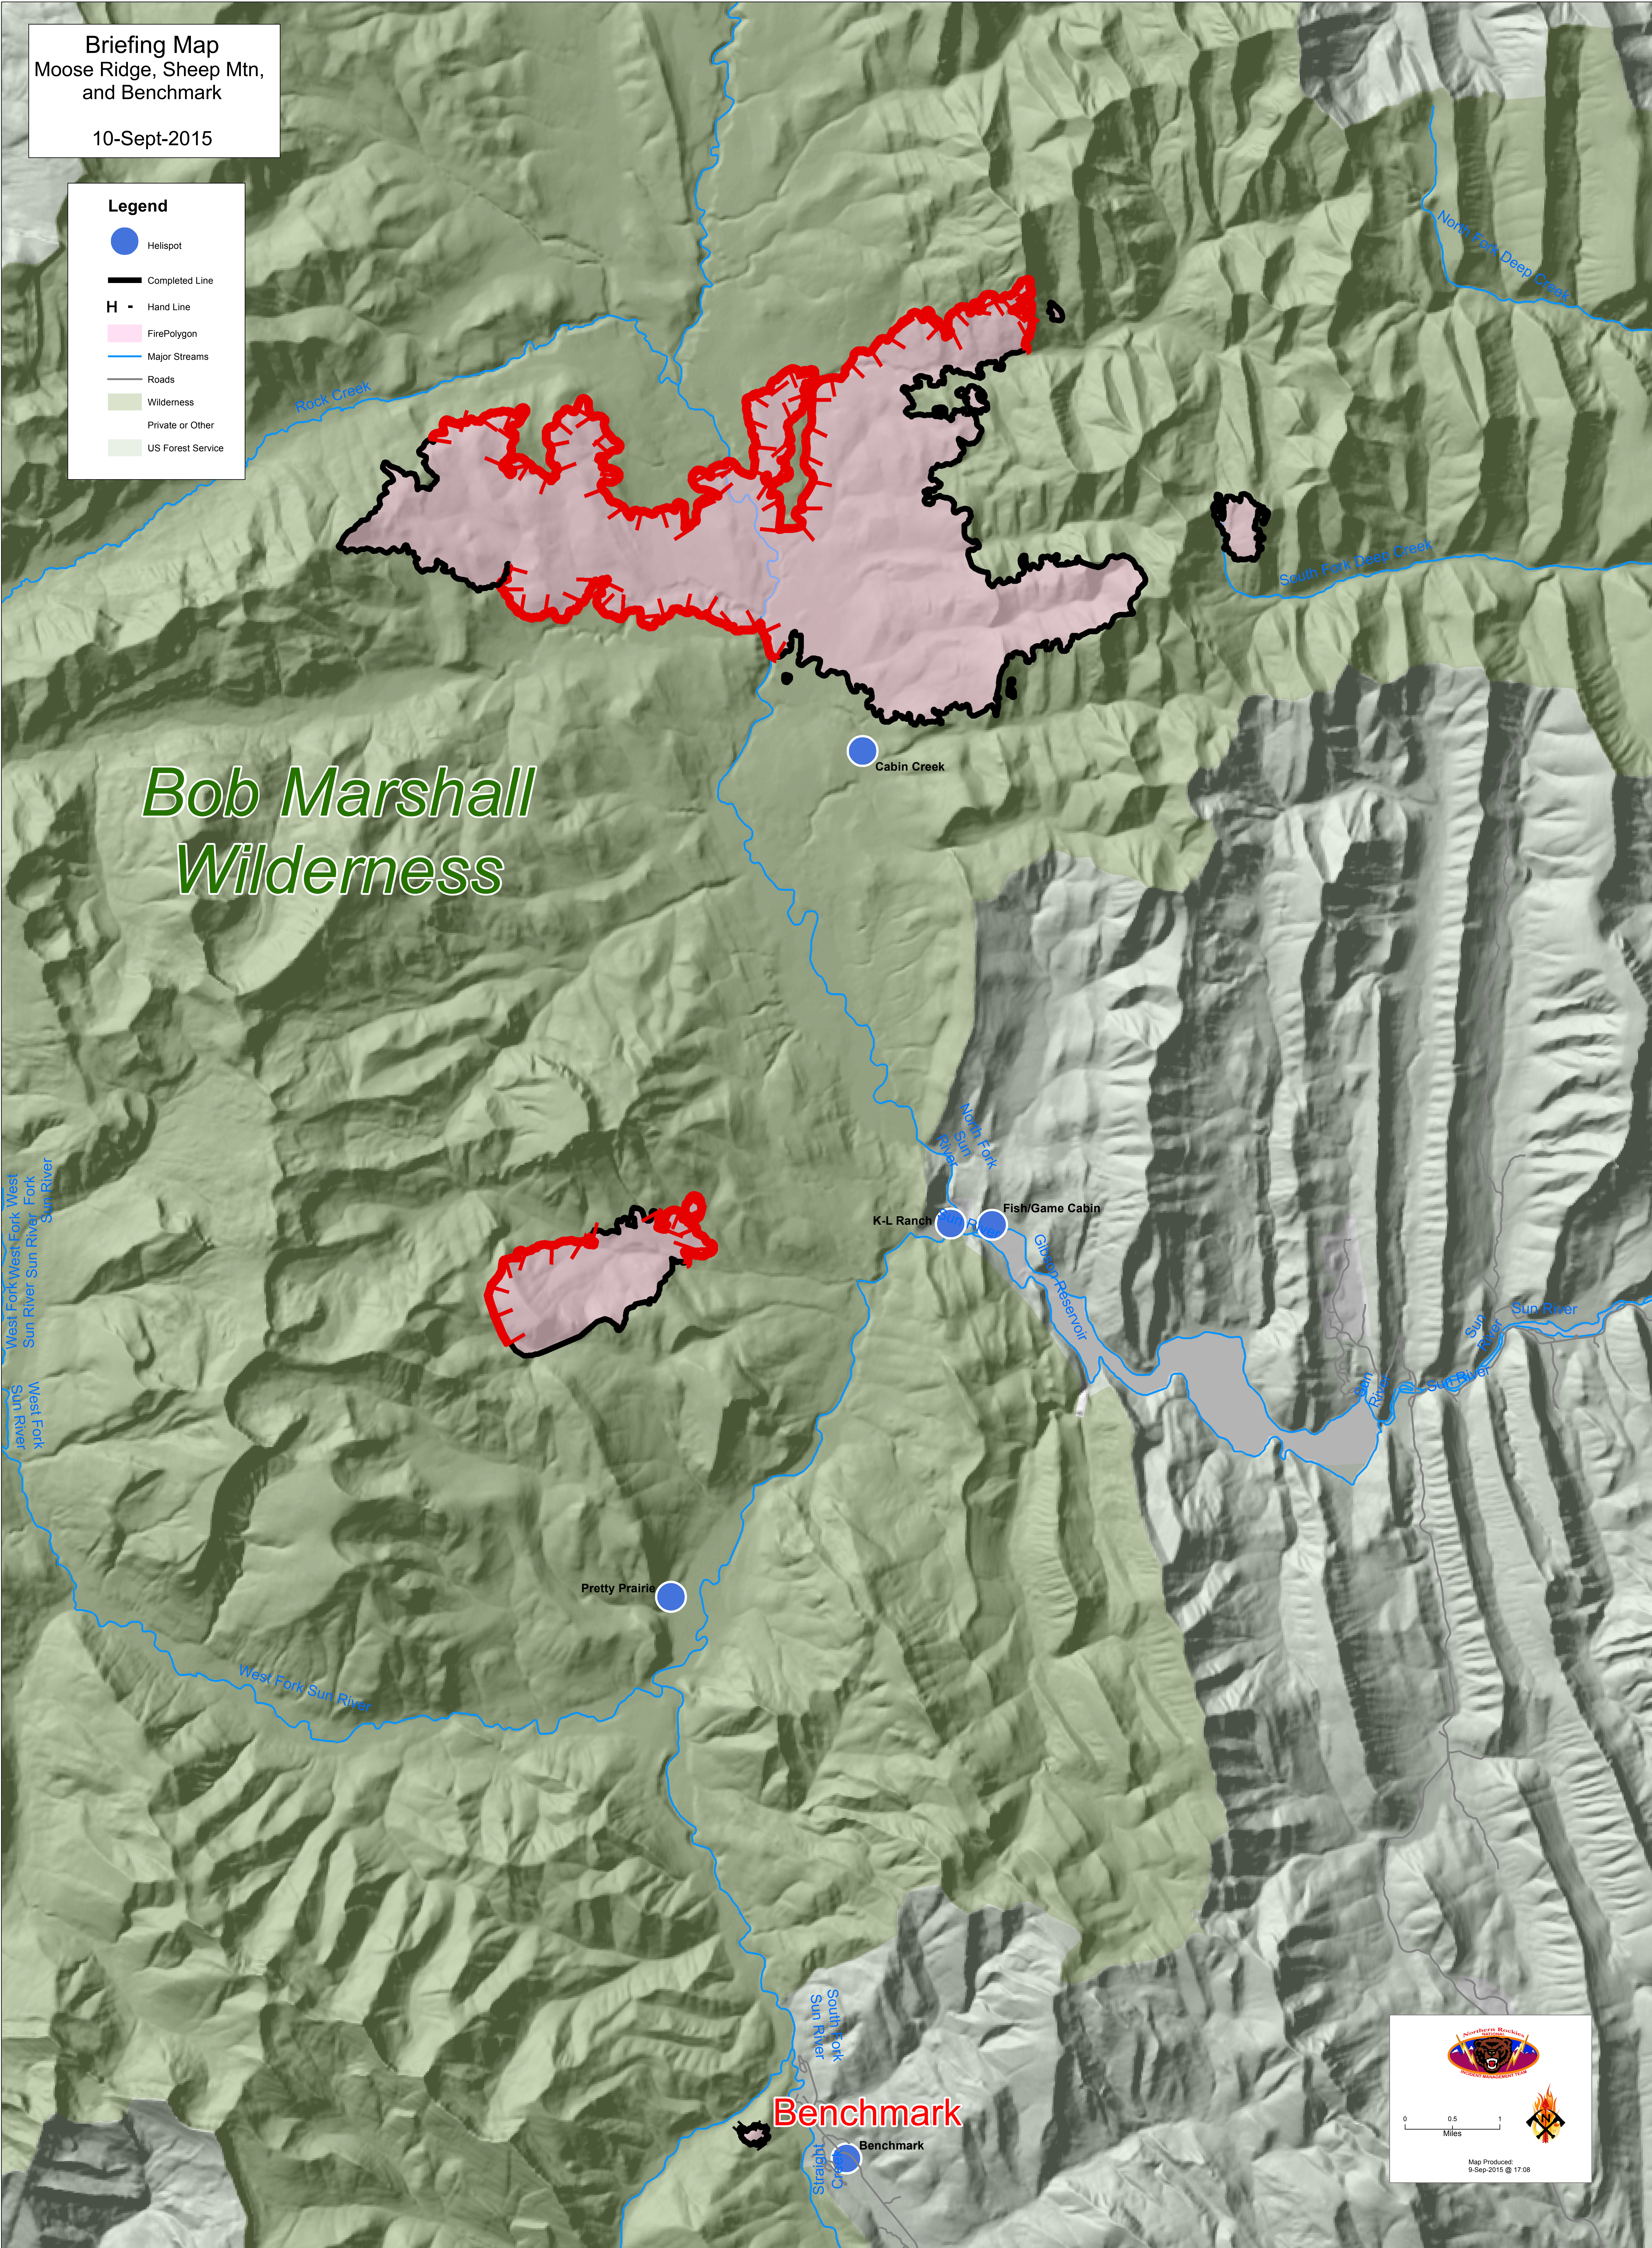

Briefing Map
Moose Ridge, Sheep Mtn,
and Benchmark

10-Sept-2015

Legend

- Helispot
- Completed Line
- H - Hand Line
- FirePolygon
- Major Streams
- Roads
- Wilderness
- Private or Other
- US Forest Service

*Bob Marshall
Wilderness*

0 0.5 1
Miles

Map Produced:
9-Sep-2015 @ 17:08