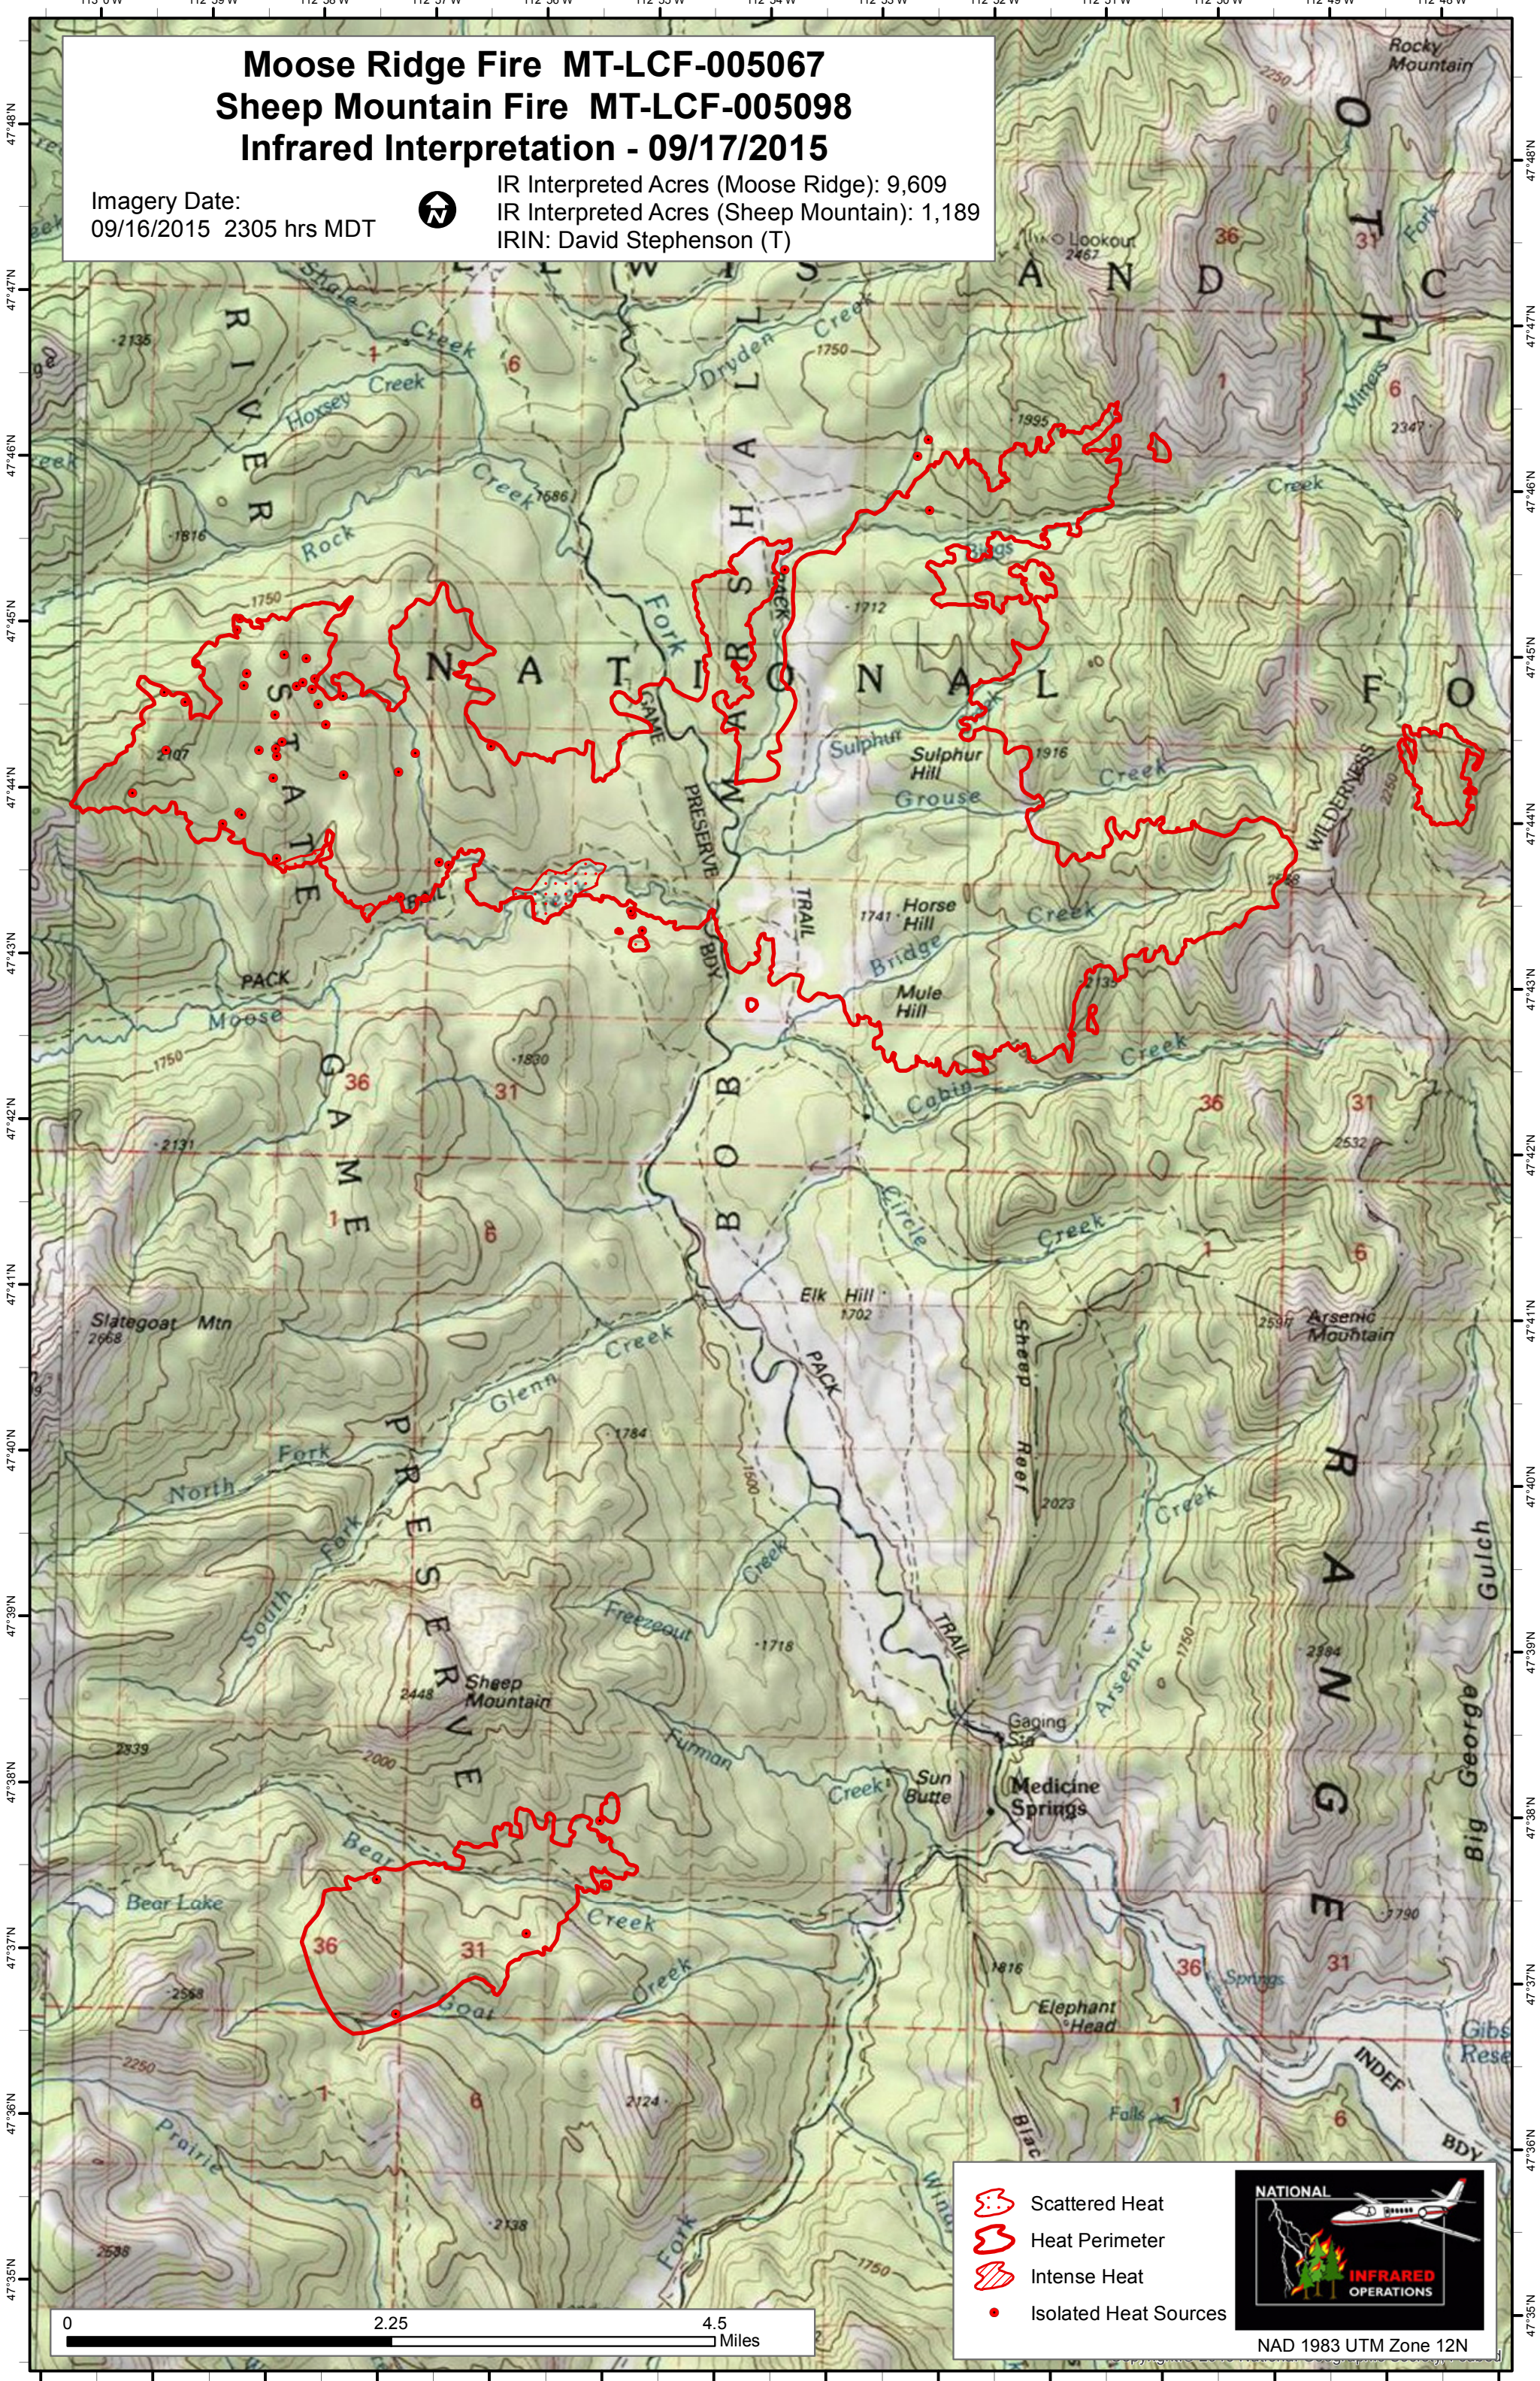

# Moose Ridge Fire MT-LCF-005067 Sheep Mountain Fire MT-LCF-005098 Infrared Interpretation - 09/17/2015

Imagery Date:  
09/16/2015 2305 hrs MDT

IR Interpreted Acres (Moose Ridge): 9,609  
IR Interpreted Acres (Sheep Mountain): 1,189  
IRIN: David Stephenson (T)

Scattered Heat  
Heat Perimeter  
Intense Heat  
Isolated Heat Sources

NATIONAL INFRARED OPERATIONS

NAD 1983 UTM Zone 12N