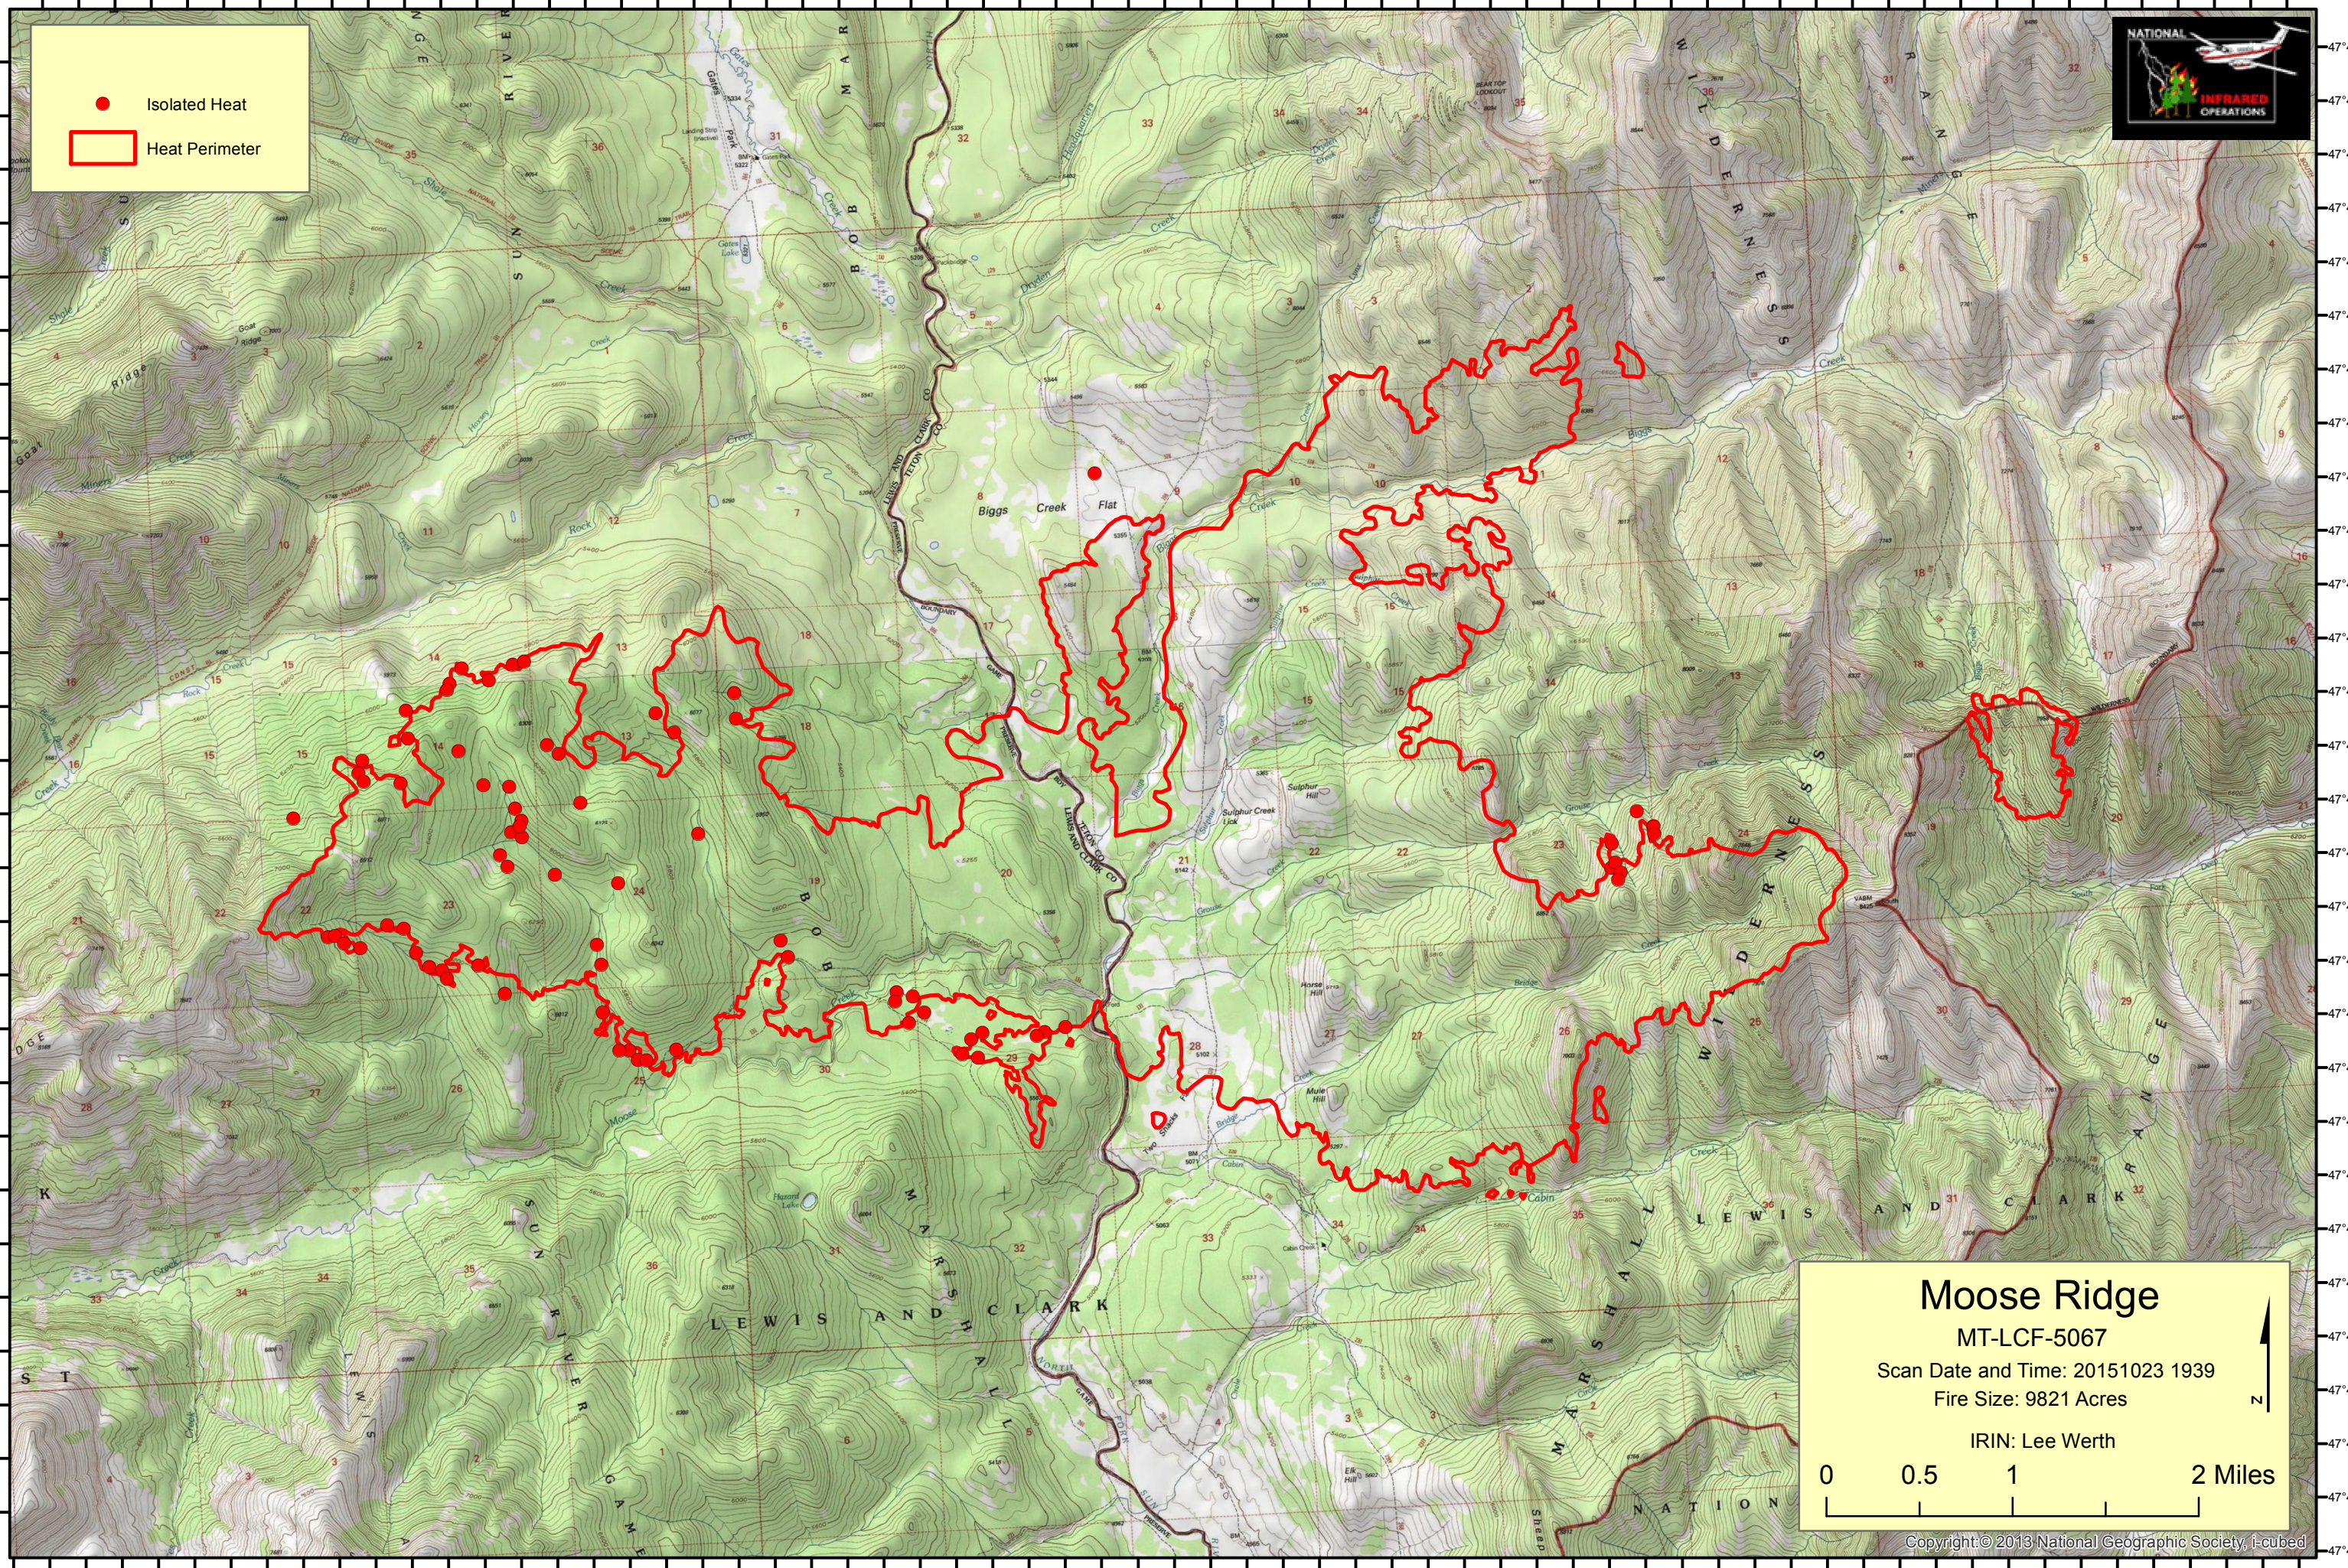

● Isolated Heat
 Heat Perimeter

Moose Ridge
 MT-LCF-5067
 Scan Date and Time: 20151023 1939
 Fire Size: 9821 Acres

IRIN: Lee Werth

0 0.5 1 2 Miles

N

Copyright © 2013 National Geographic Society, i-cubed