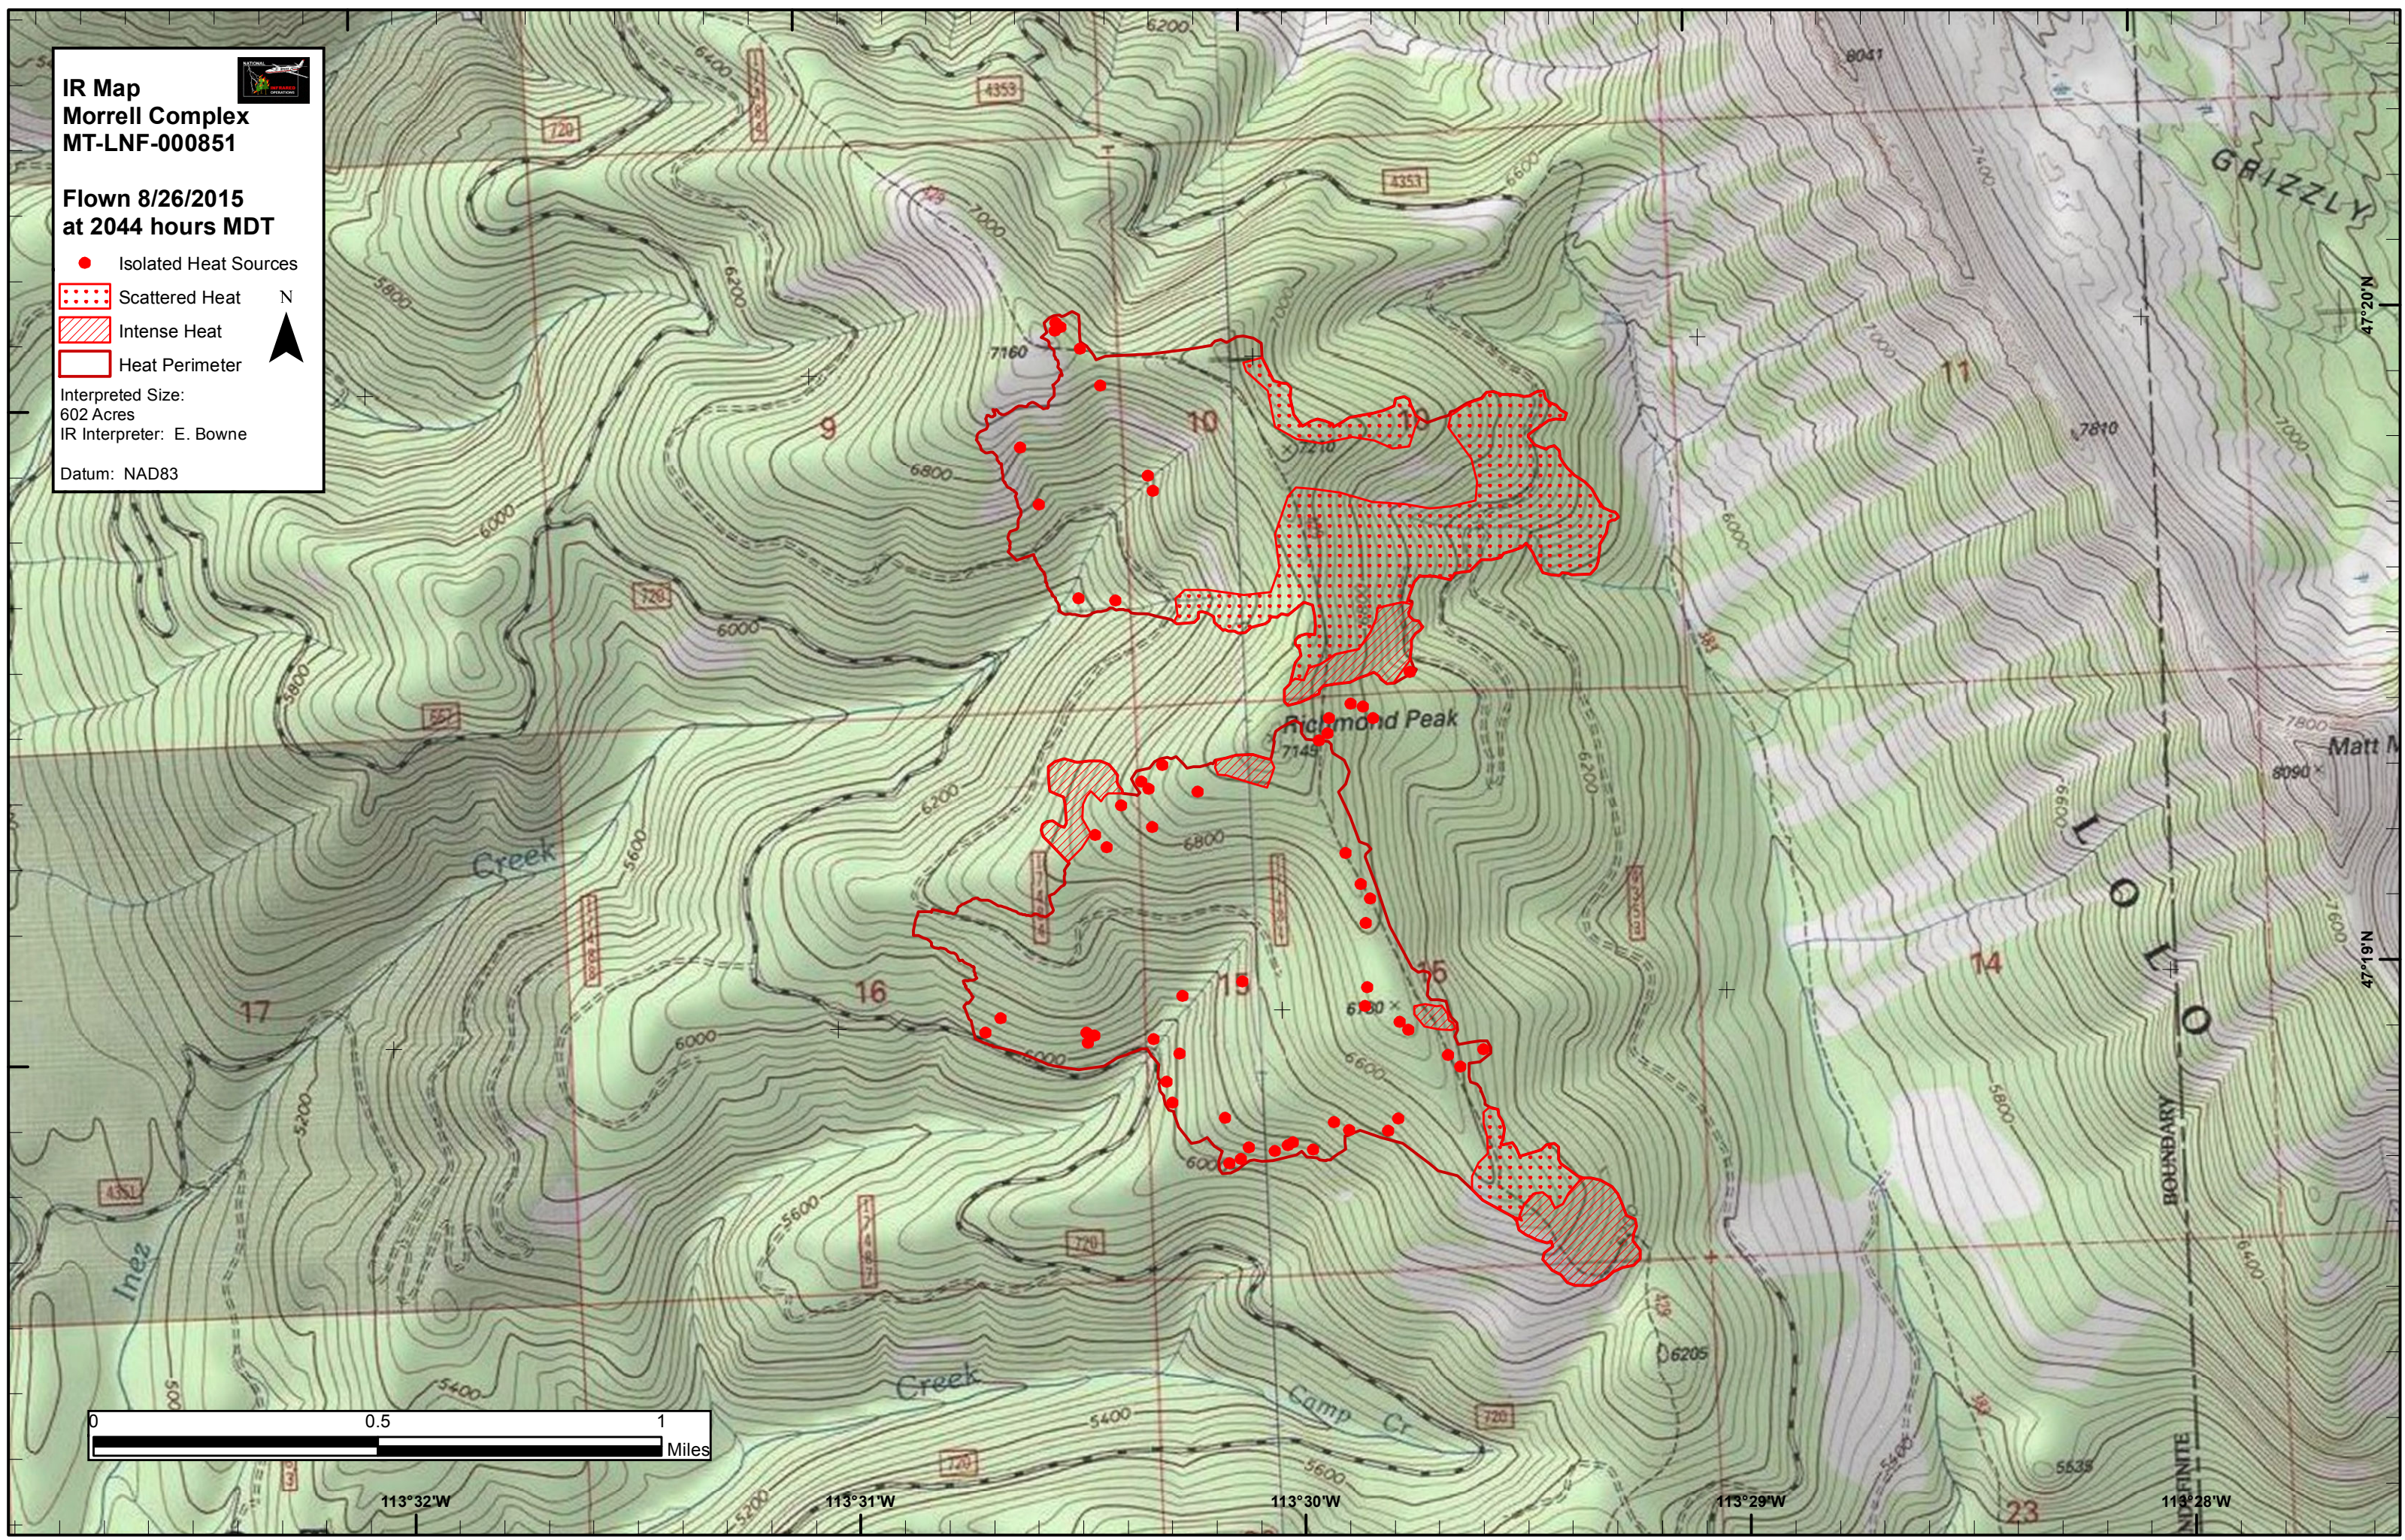

IR Map
Morrell Complex
MT-LNF-000851

Flown 8/26/2015
at 2044 hours MDT

- Isolated Heat Sources
- ▨ Scattered Heat
- ▨ Intense Heat
- ▭ Heat Perimeter

Interpreted Size:
 602 Acres
 IR Interpreter: E. Bowne
 Datum: NAD83

113°32'W 113°31'W 113°30'W 113°29'W 113°28'W