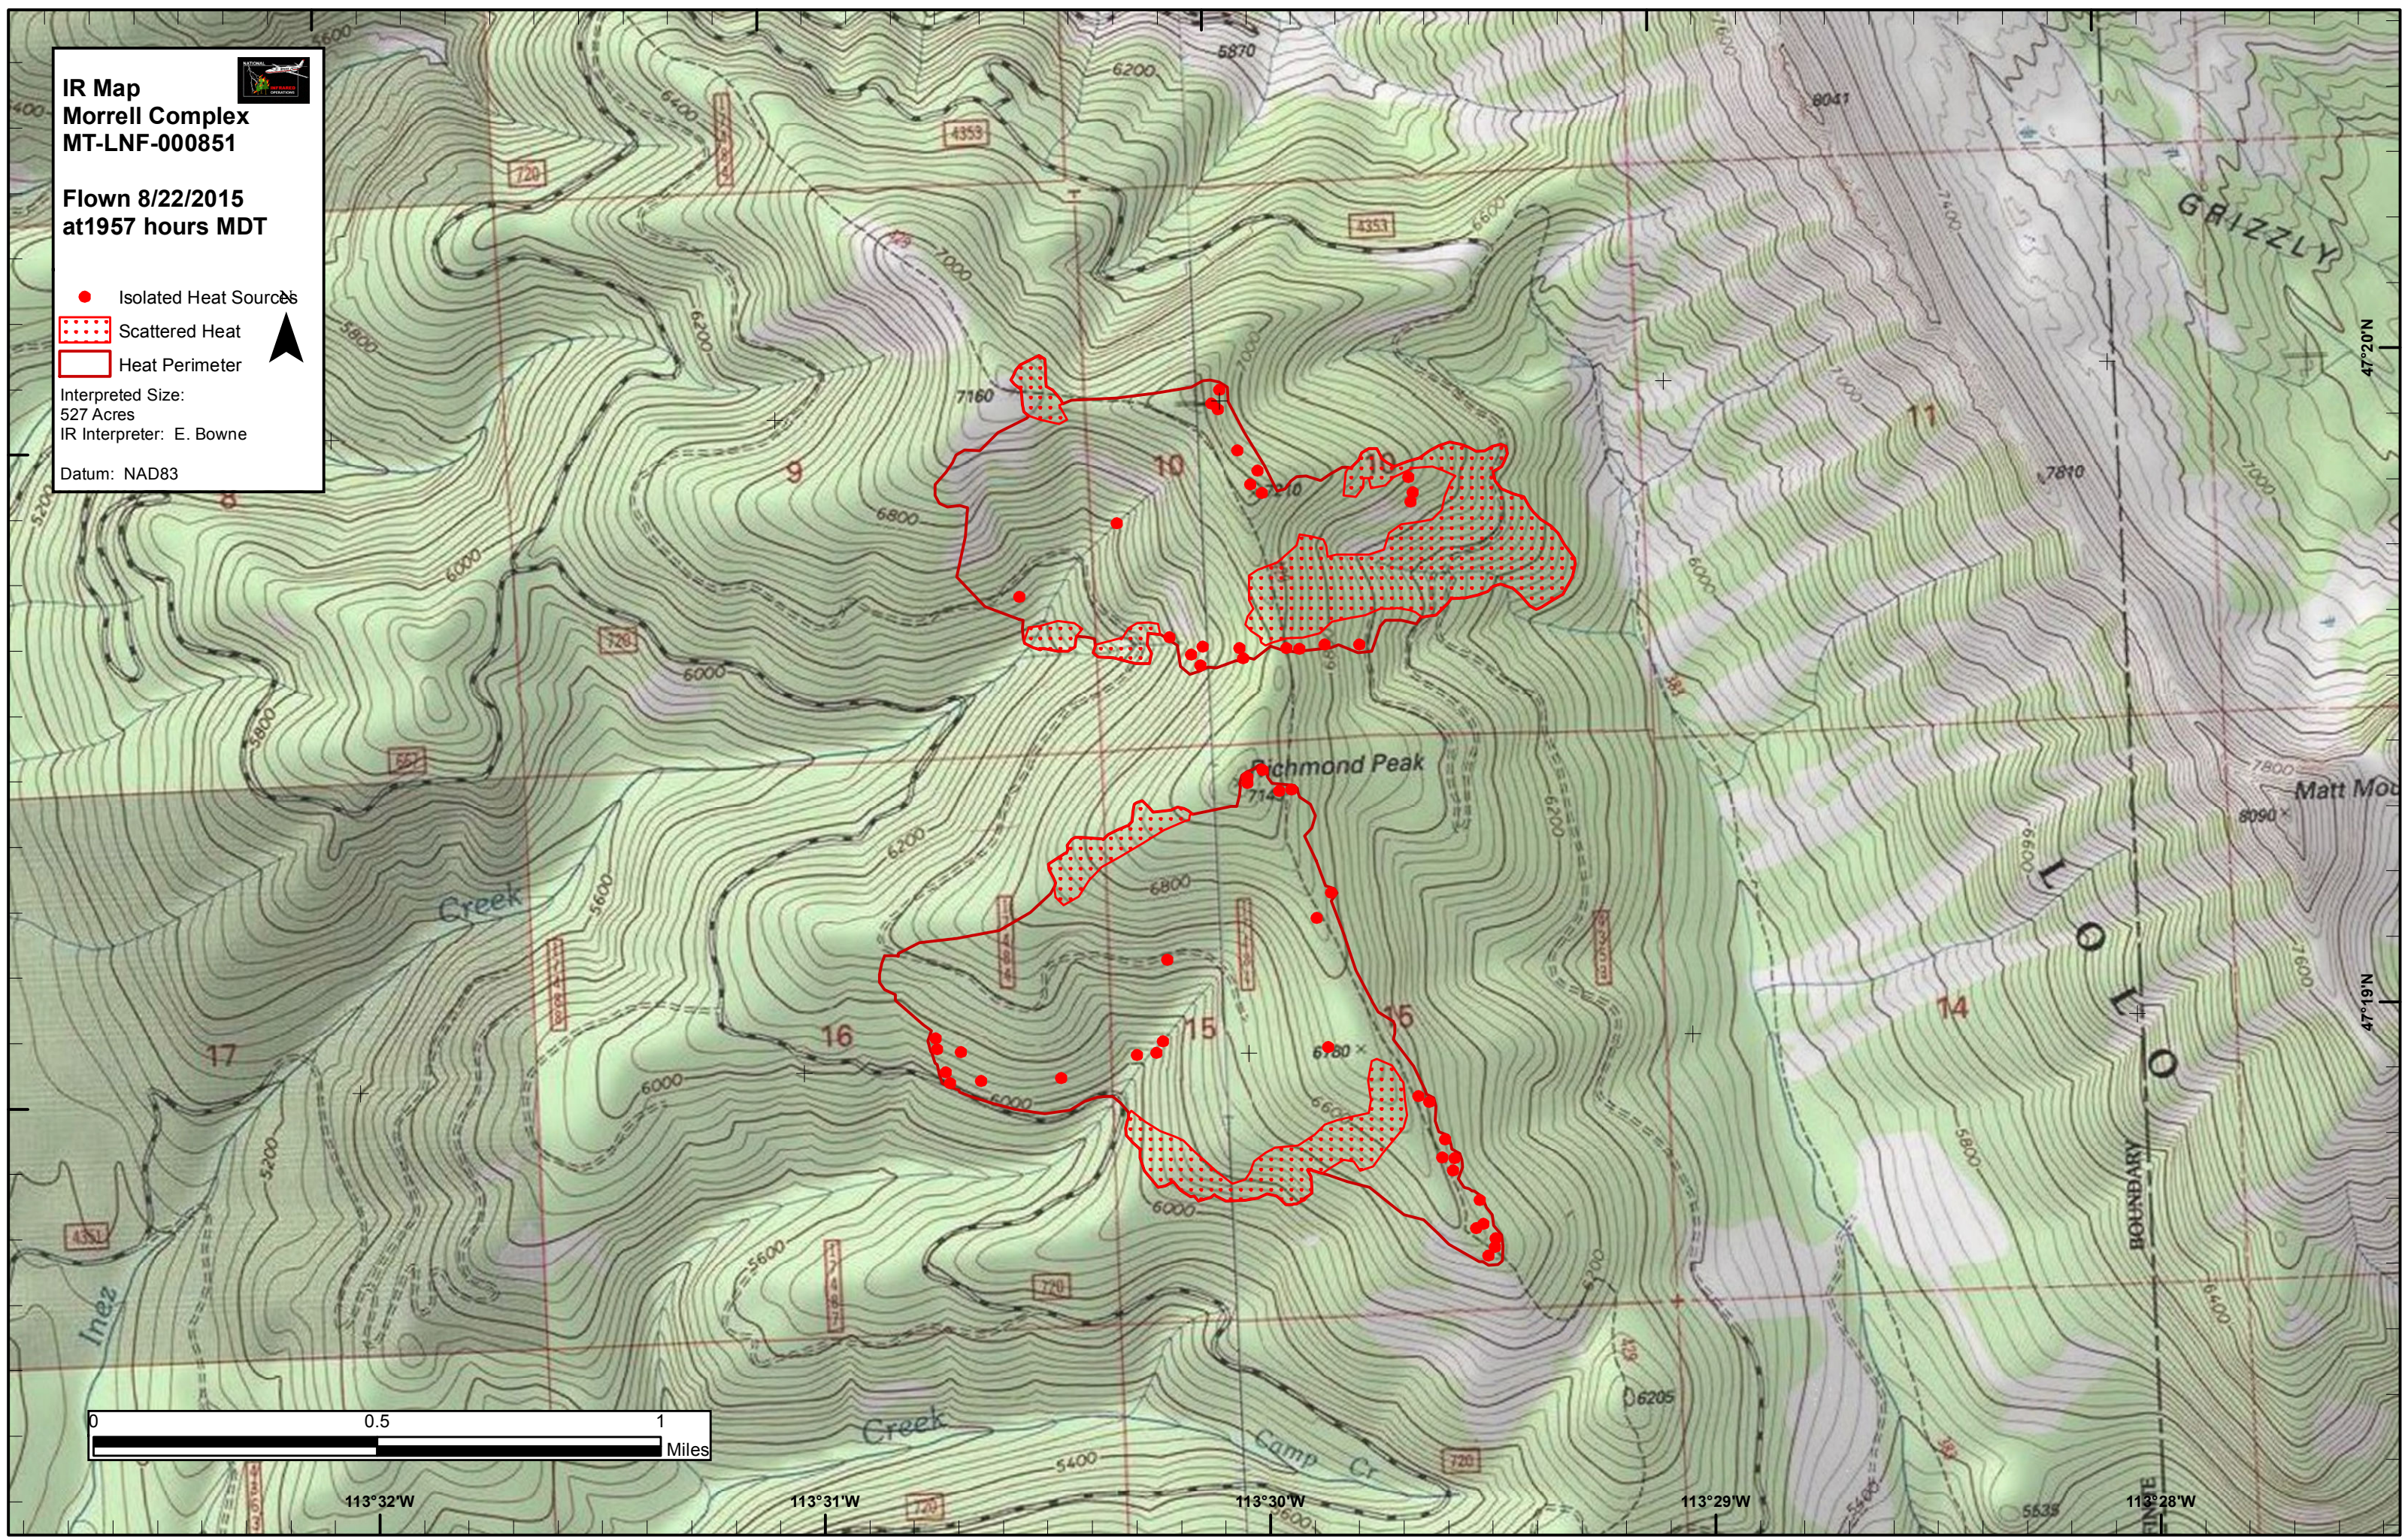

IR Map
Morrell Complex
MT-LNF-000851

Flown 8/22/2015
at 1957 hours MDT

- Isolated Heat Sources
- ▨ Scattered Heat
- ▭ Heat Perimeter

Interpreted Size:
 527 Acres
 IR Interpreter: E. Bowne
 Datum: NAD83

113°32'W 113°31'W 113°30'W 113°29'W 113°28'W