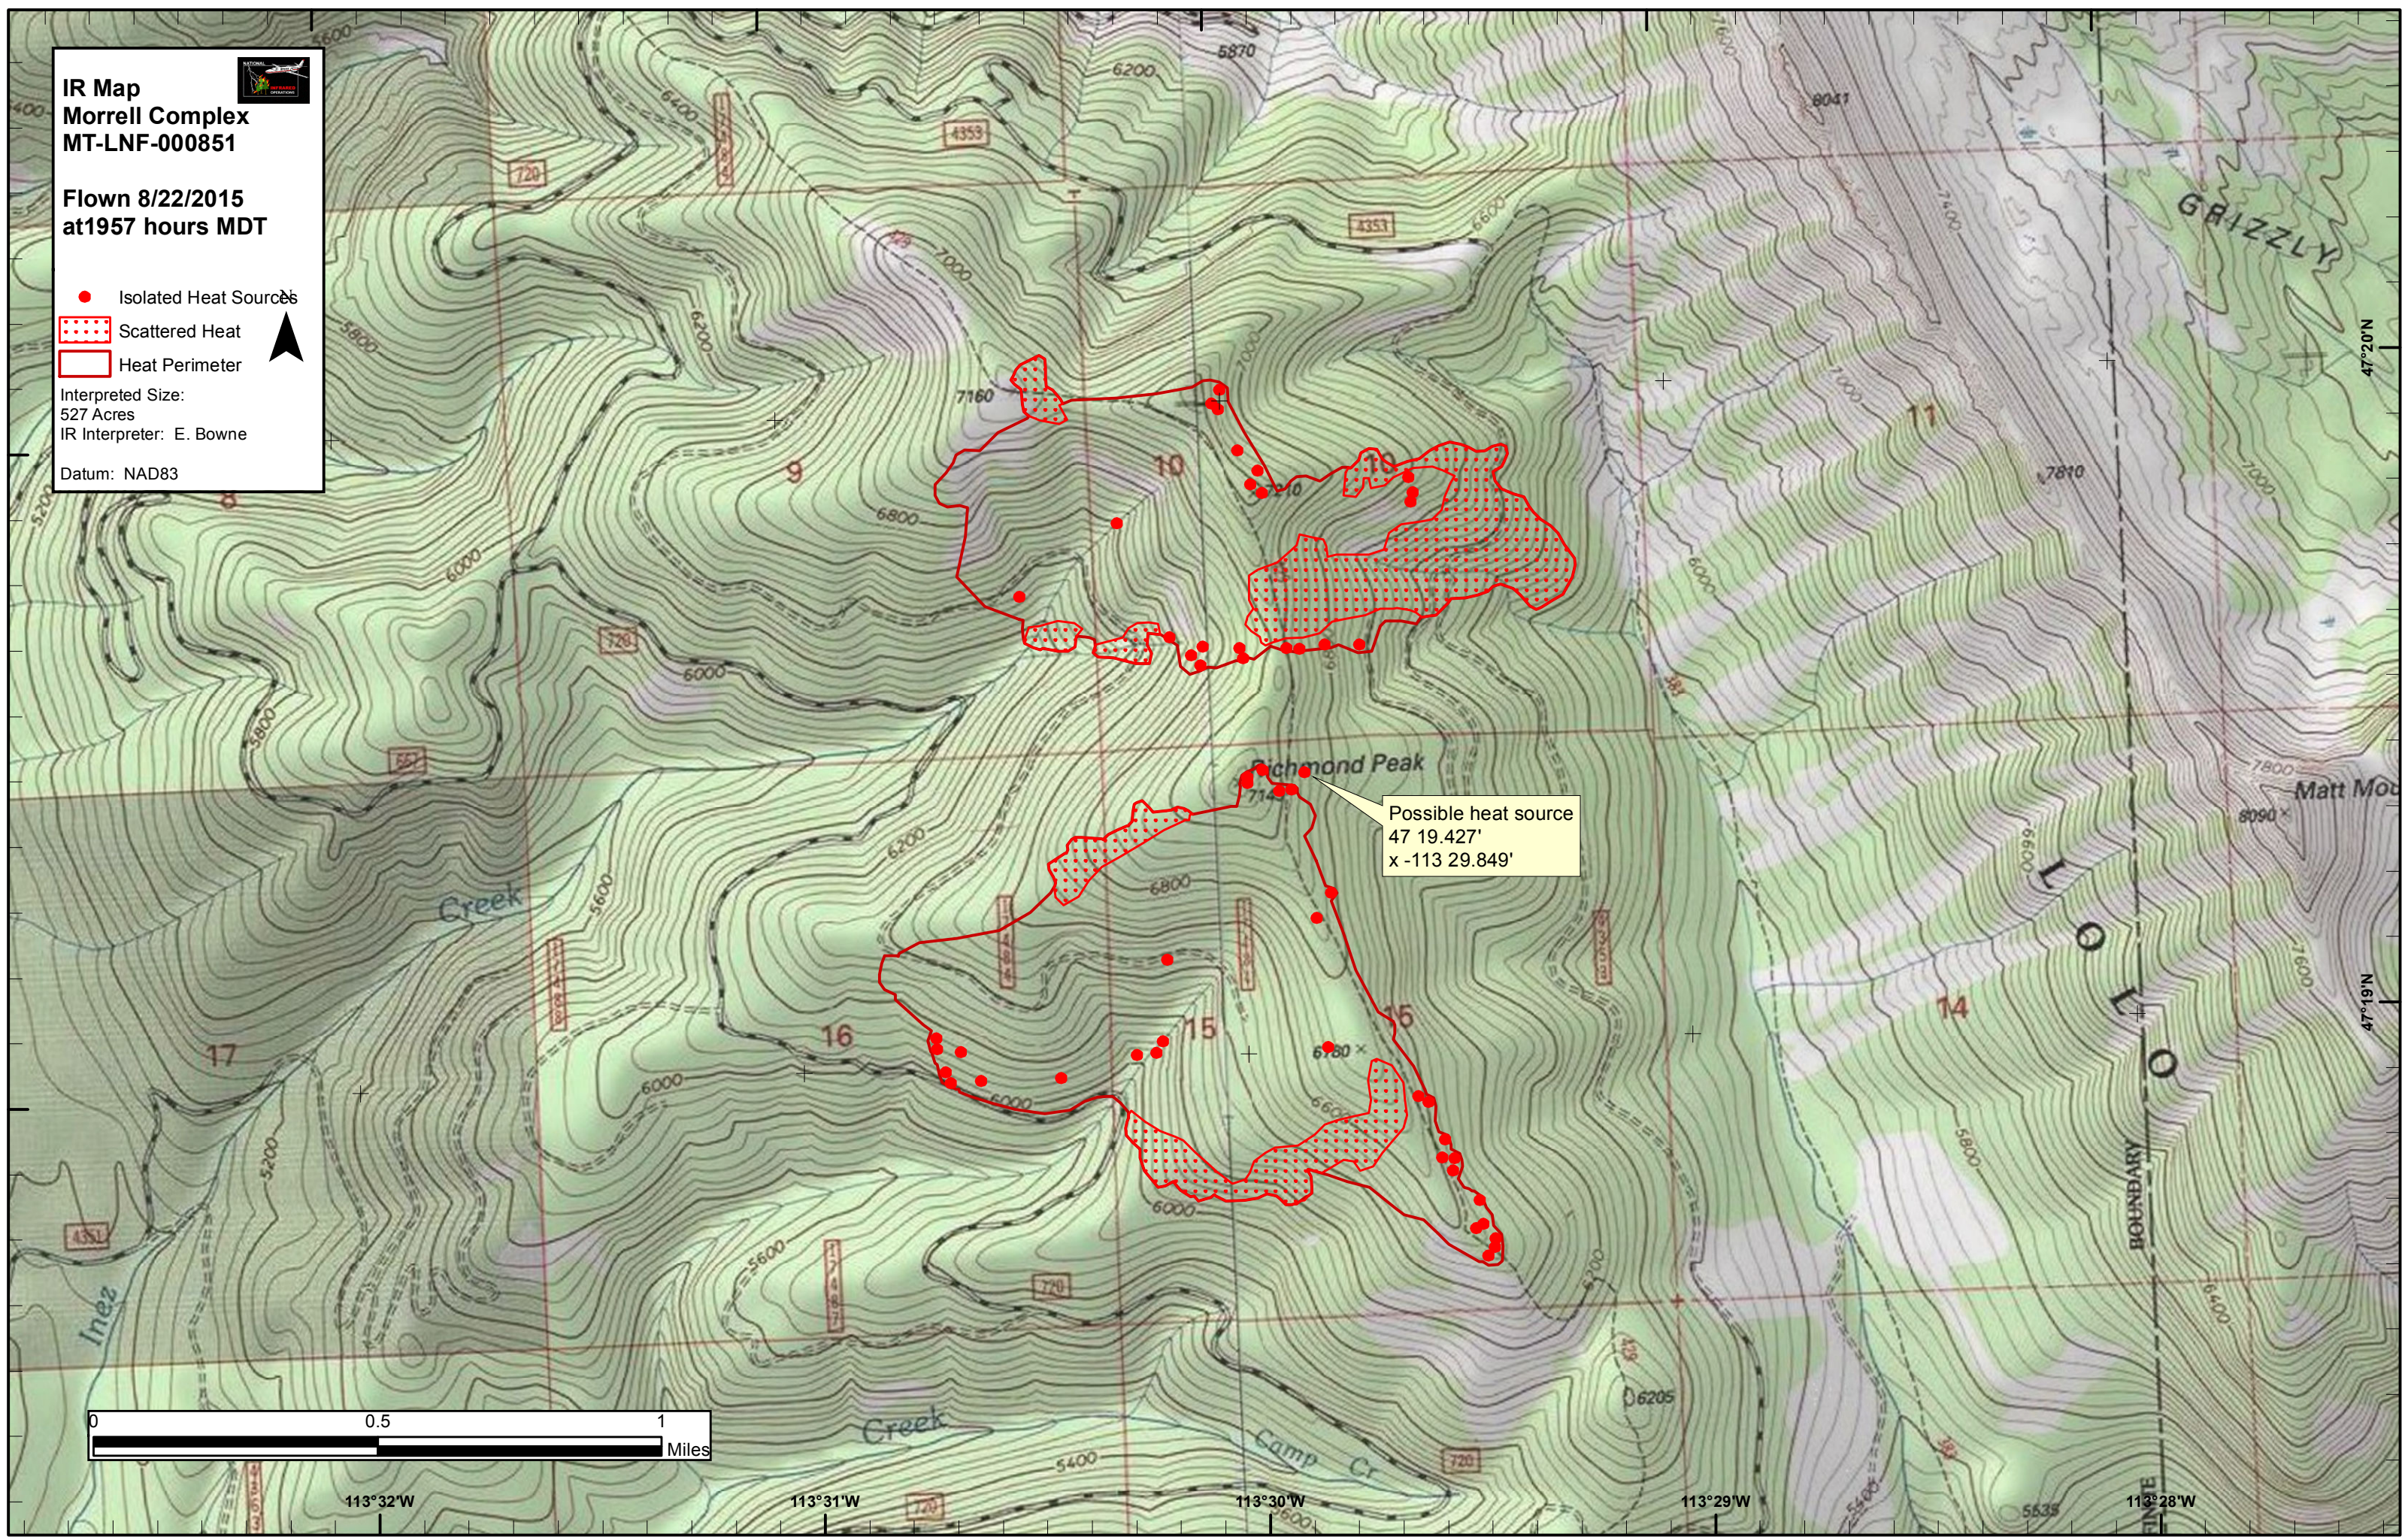

**IR Map**  
**Morrell Complex**  
**MT-LNF-000851**  
**Flown 8/22/2015**  
**at 1957 hours MDT**

- Isolated Heat Sources
- Scattered Heat
- Heat Perimeter

Interpreted Size:  
 527 Acres  
 IR Interpreter: E. Bowne  
 Datum: NAD83

Possible heat source  
 47 19.427'  
 x -113 29.849'

113°32'W 113°31'W 113°30'W 113°29'W 113°28'W