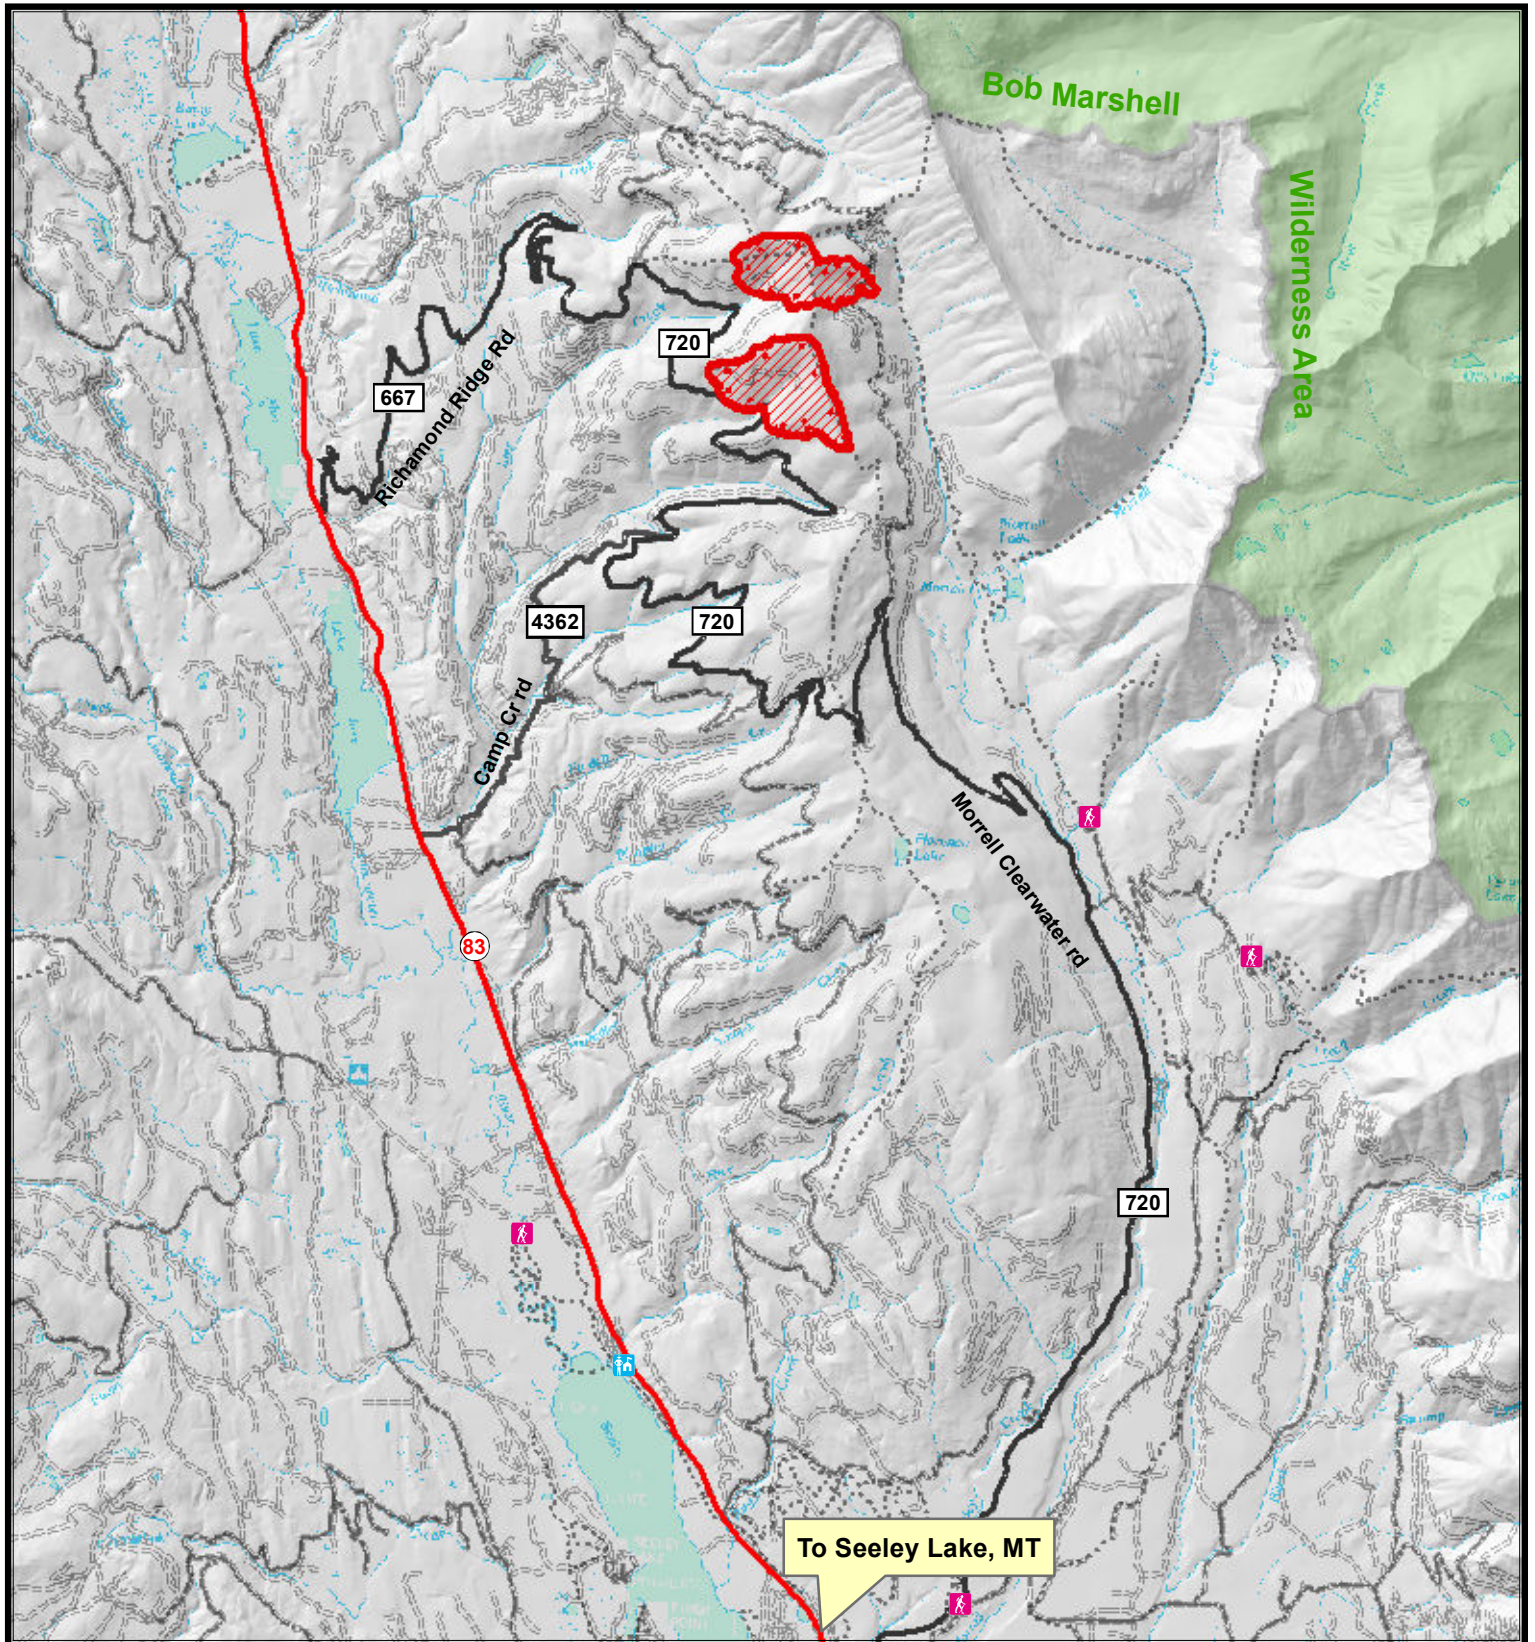

Morrell Complex Fire

Public Information Map

MT-LNF-000851
August 21, 2015
475+ acres
NAD 1983
Degrees, Decimal Minutes

Legend

-  Trailhead
-  Ranger_Station
-  WildernessAreas
-  Uncontrolled Fire Edge
-  Trails
-  OtherRoads

S.Linn
 8/20/2015
 1100 Hours