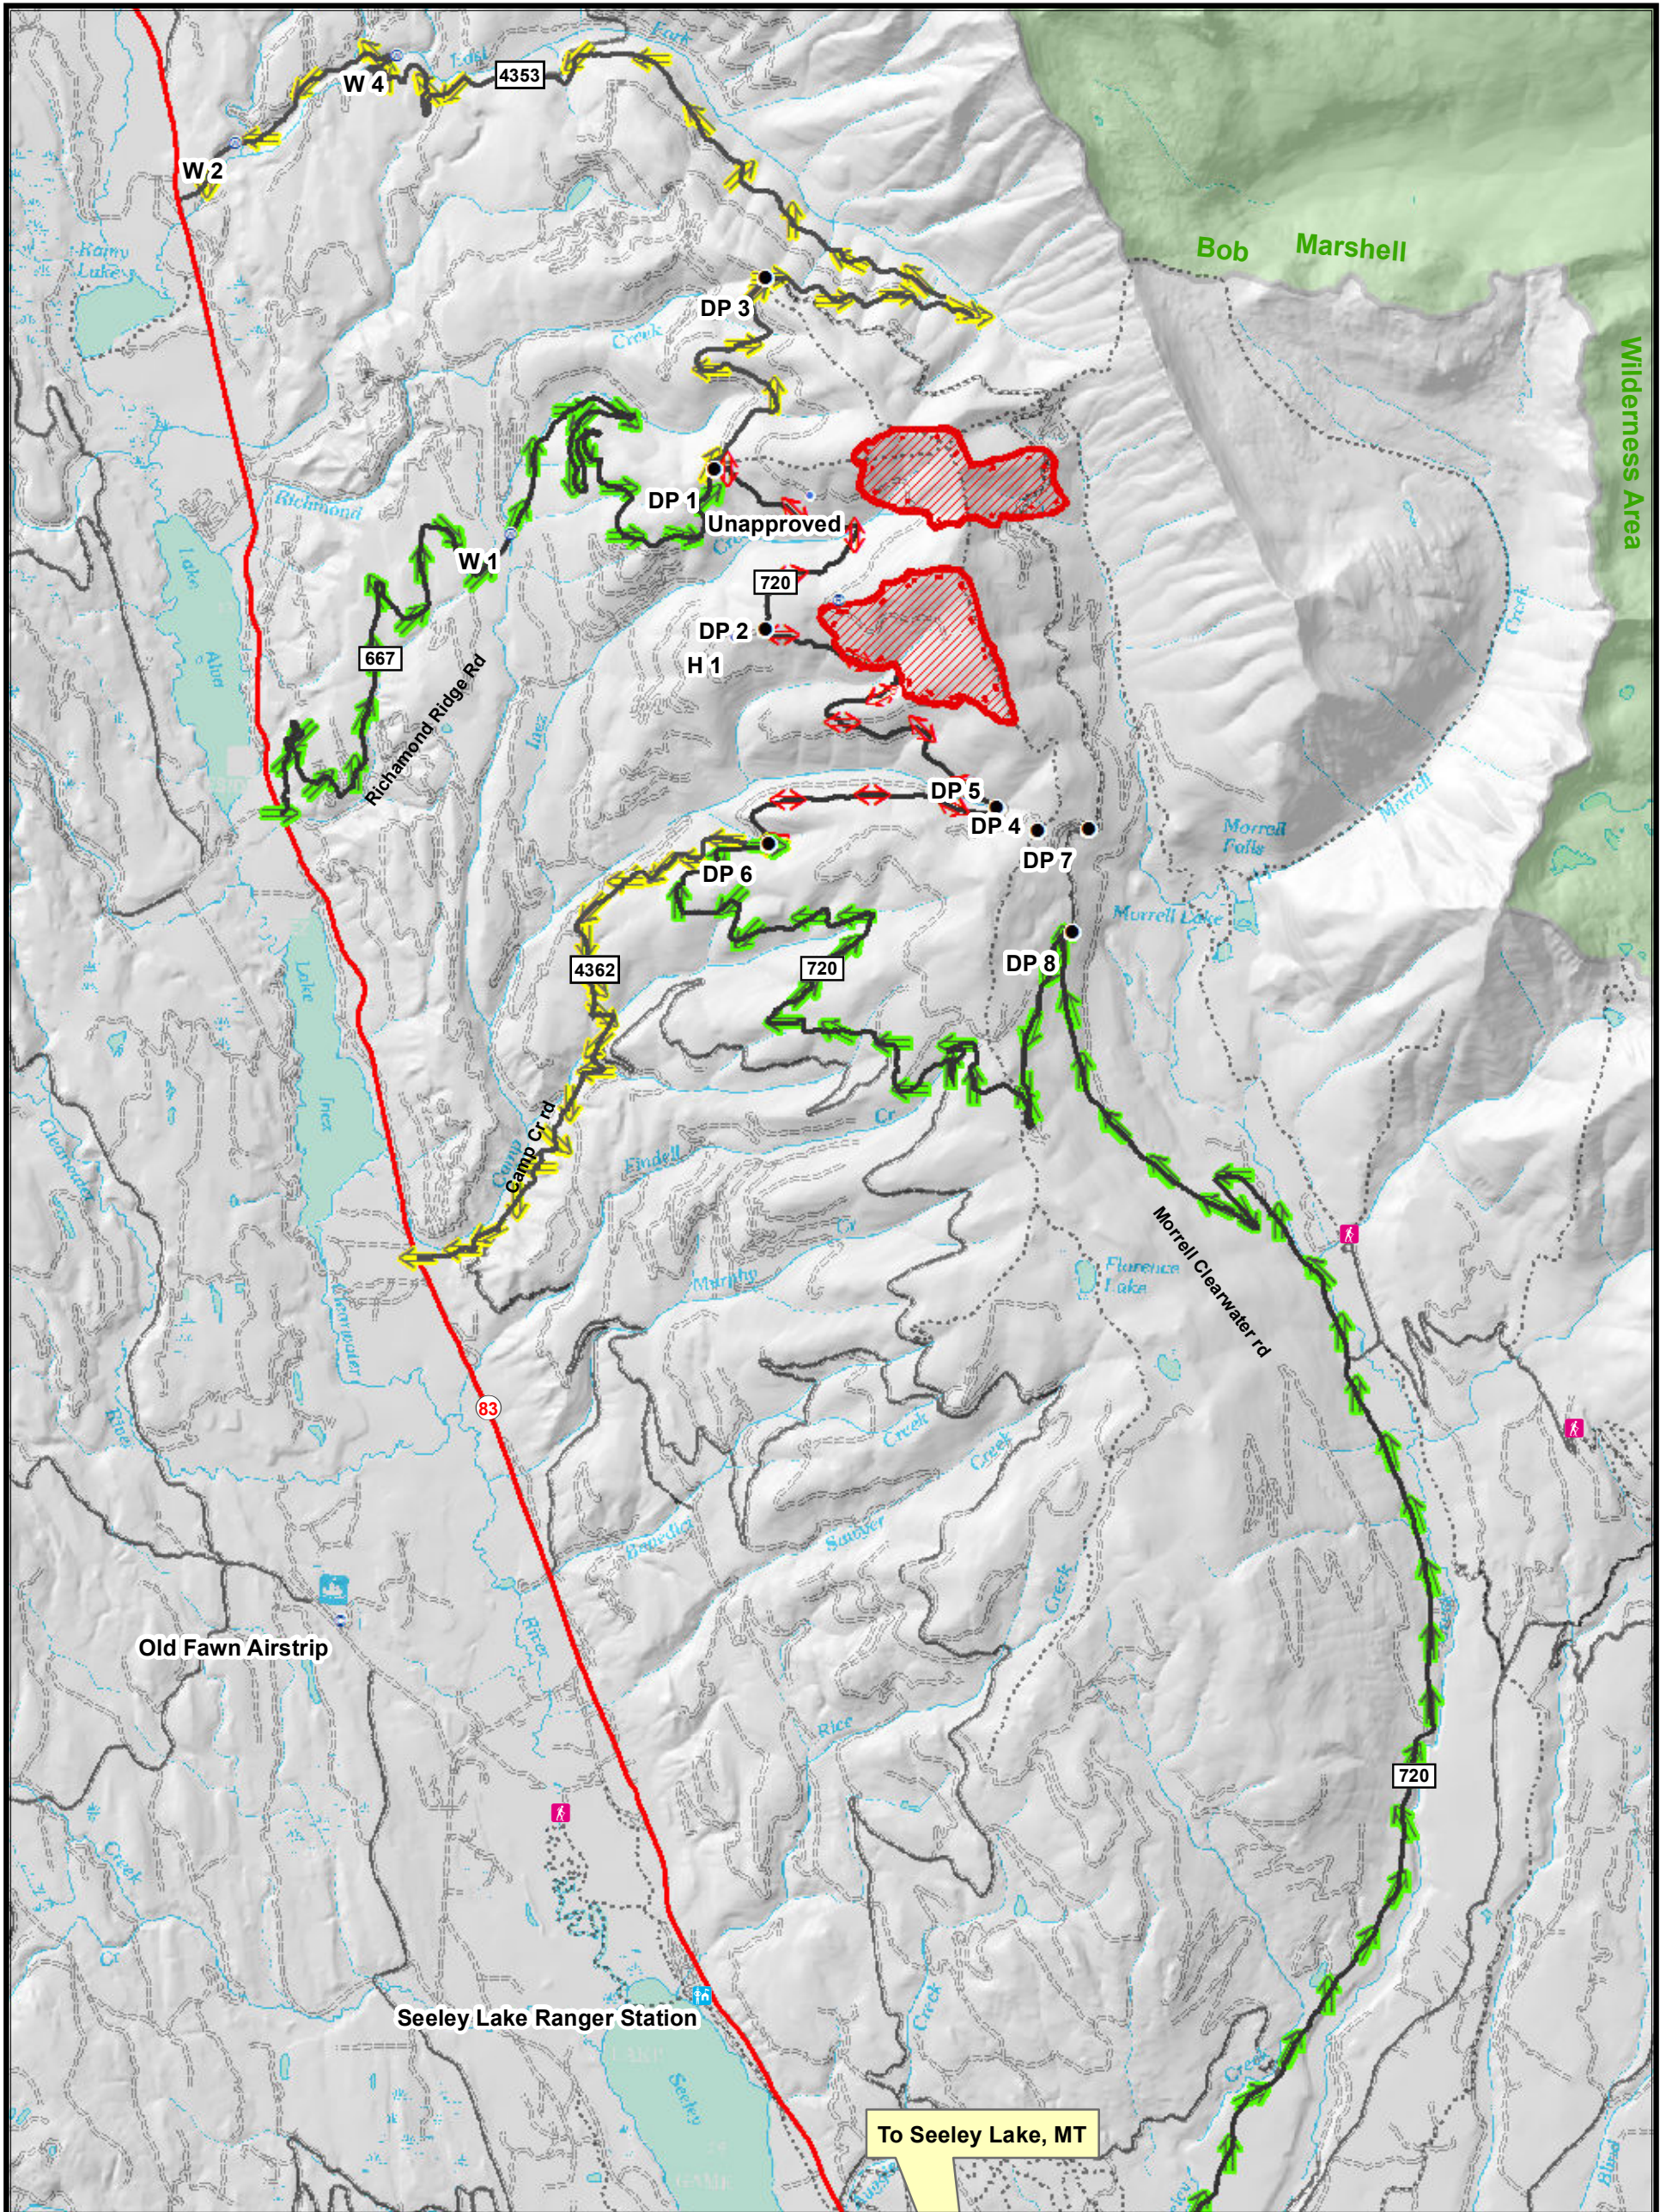

# Morrell Complex Fire

## Incident Driver Map

**MT-LNF-000851**  
**August 22, 2015**  
**516+ acres**  
**NAD 1983**  
**Degrees, Decimal Minutes**

### Direction

**W. Glesener**  
**8/22/2015**  
**12:30 Hours**