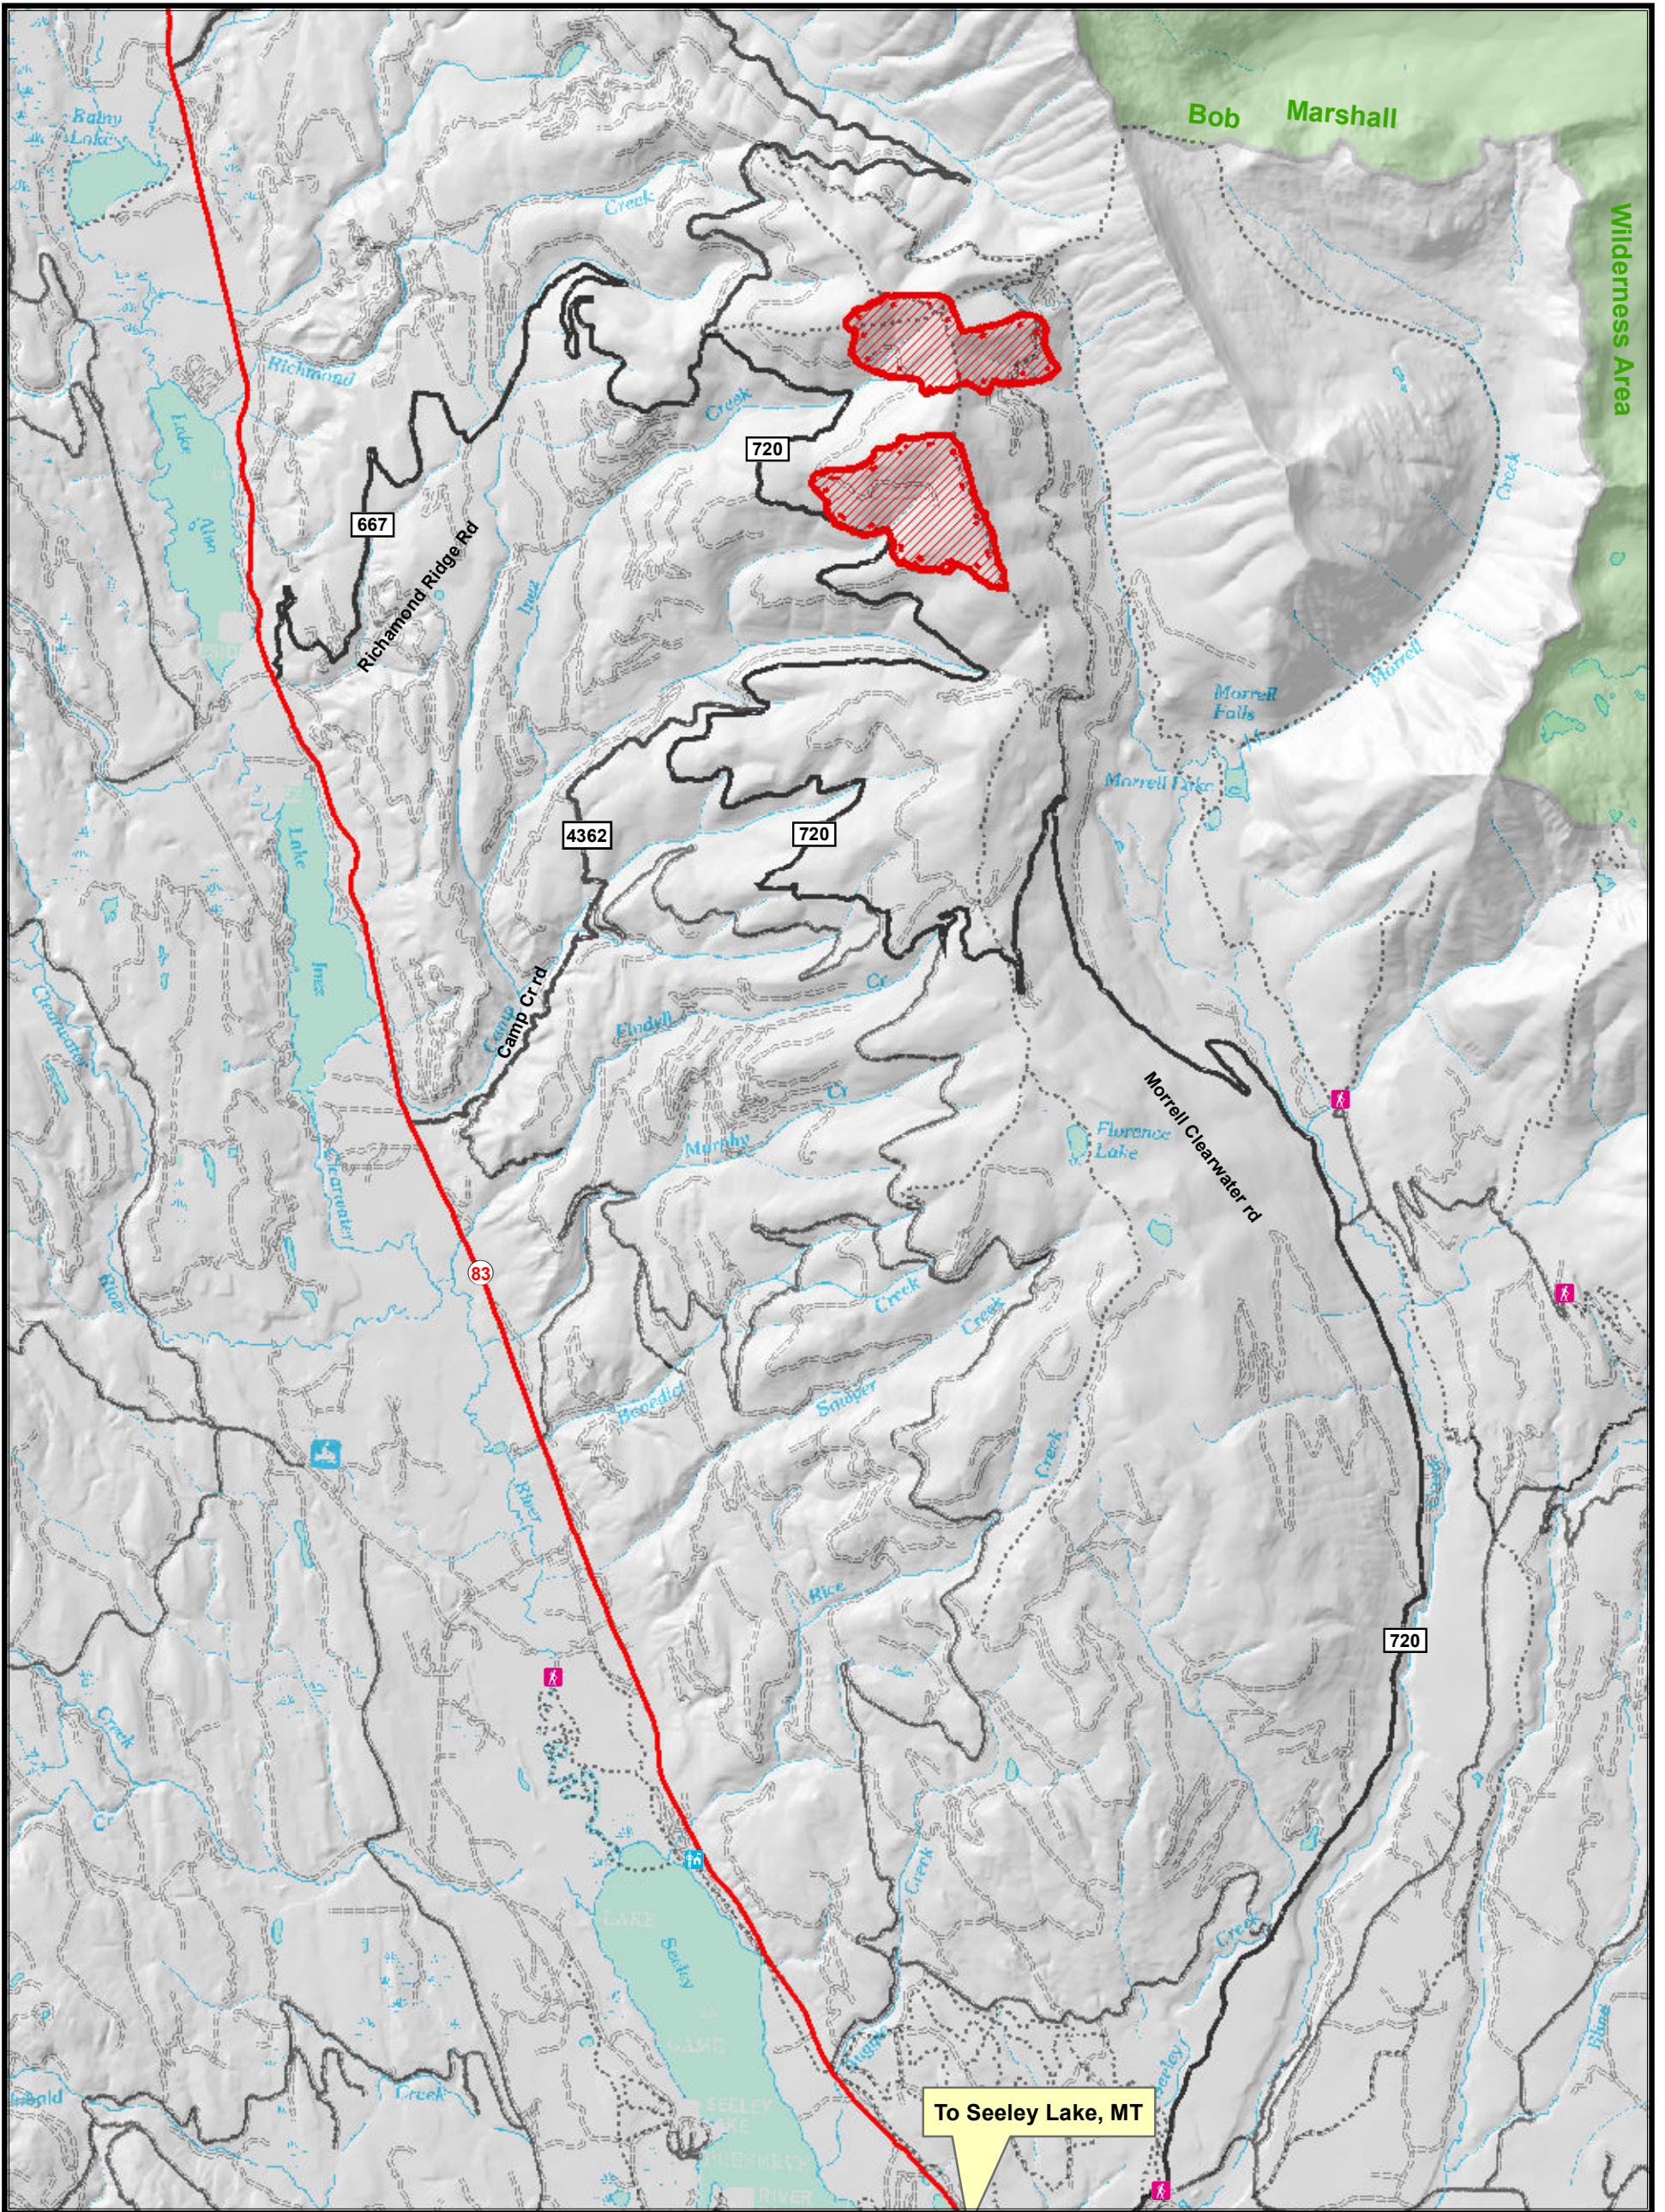

Morrell Complex Fire

Public Information Map

MT-LNF-000851
August 23, 2015
516+ acres
NAD 1983
Degrees, Decimal Minutes

Legend

- Trailhead
- Ranger_Station
- WildernessAreas
- Uncontrolled Fire Edge
- Trails
- OtherRoads

W. Glesener
 Aug. 22, 2015
 1600 Hours