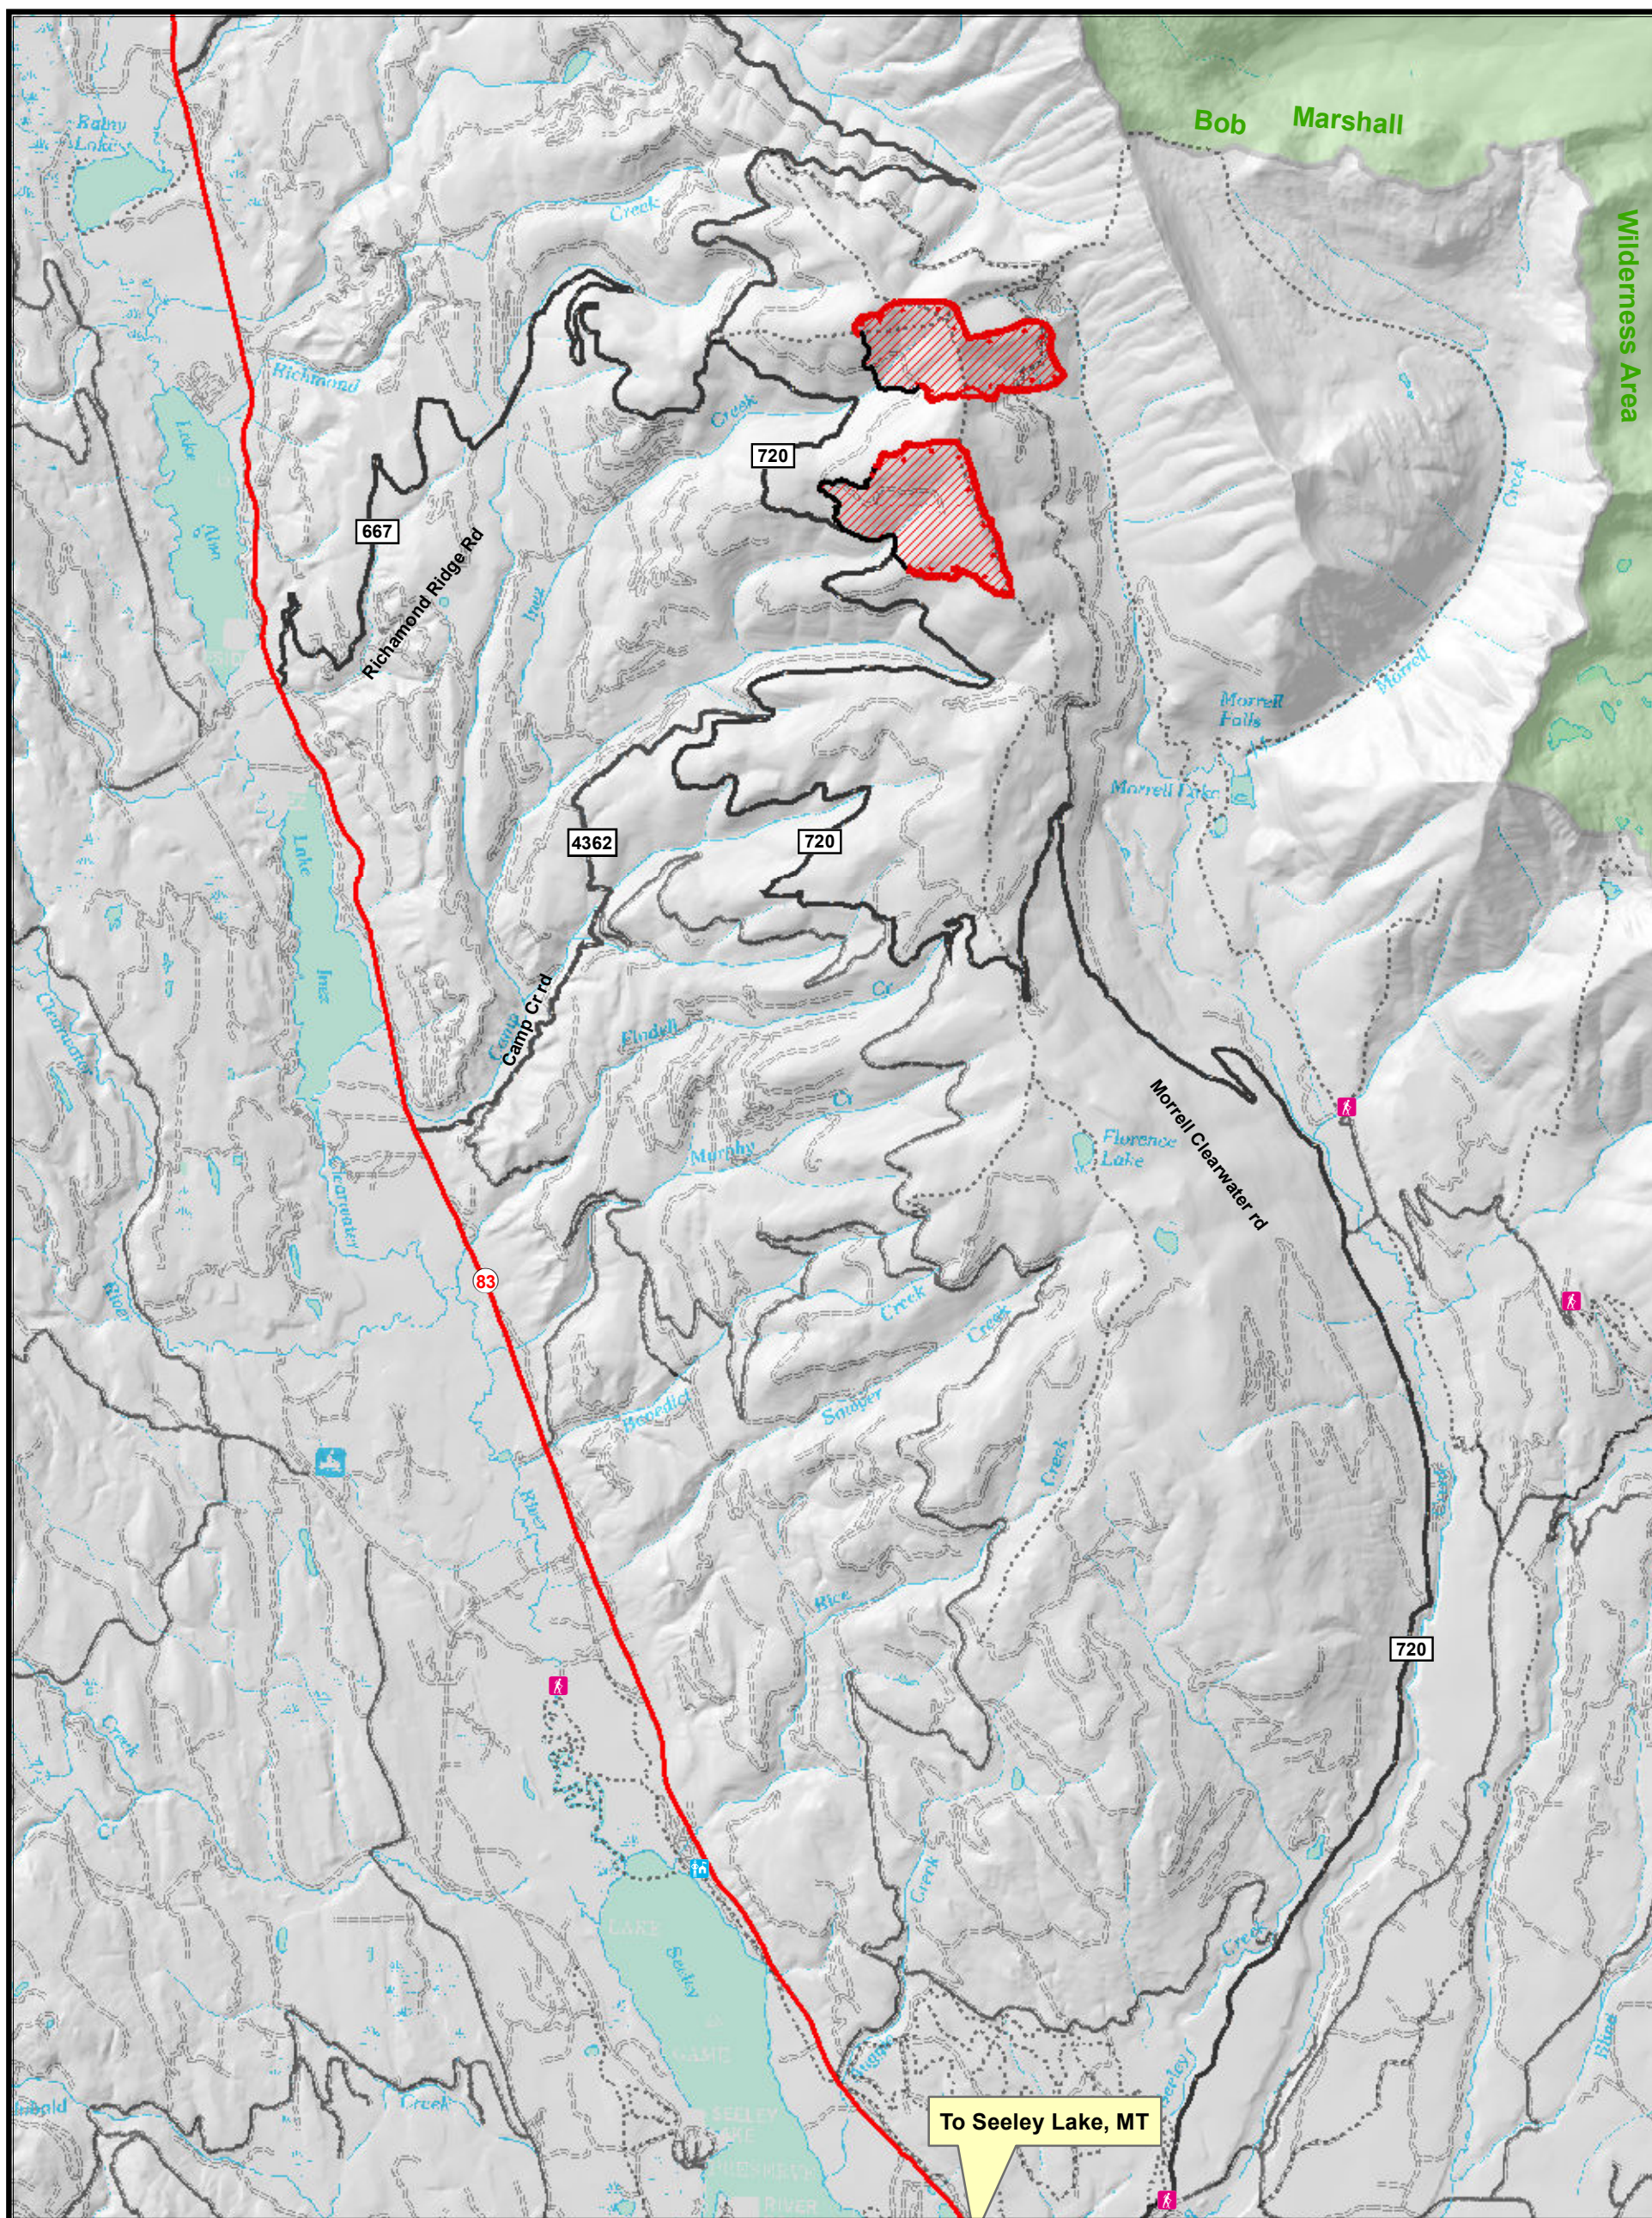

Morrell Complex Fire

Public Information Map

MT-LNF-000851
August 23, 2015
527+ acres
NAD 1983
Degrees, Decimal Minutes

W. Glesener
 Aug. 23, 2015
 1030 Hours