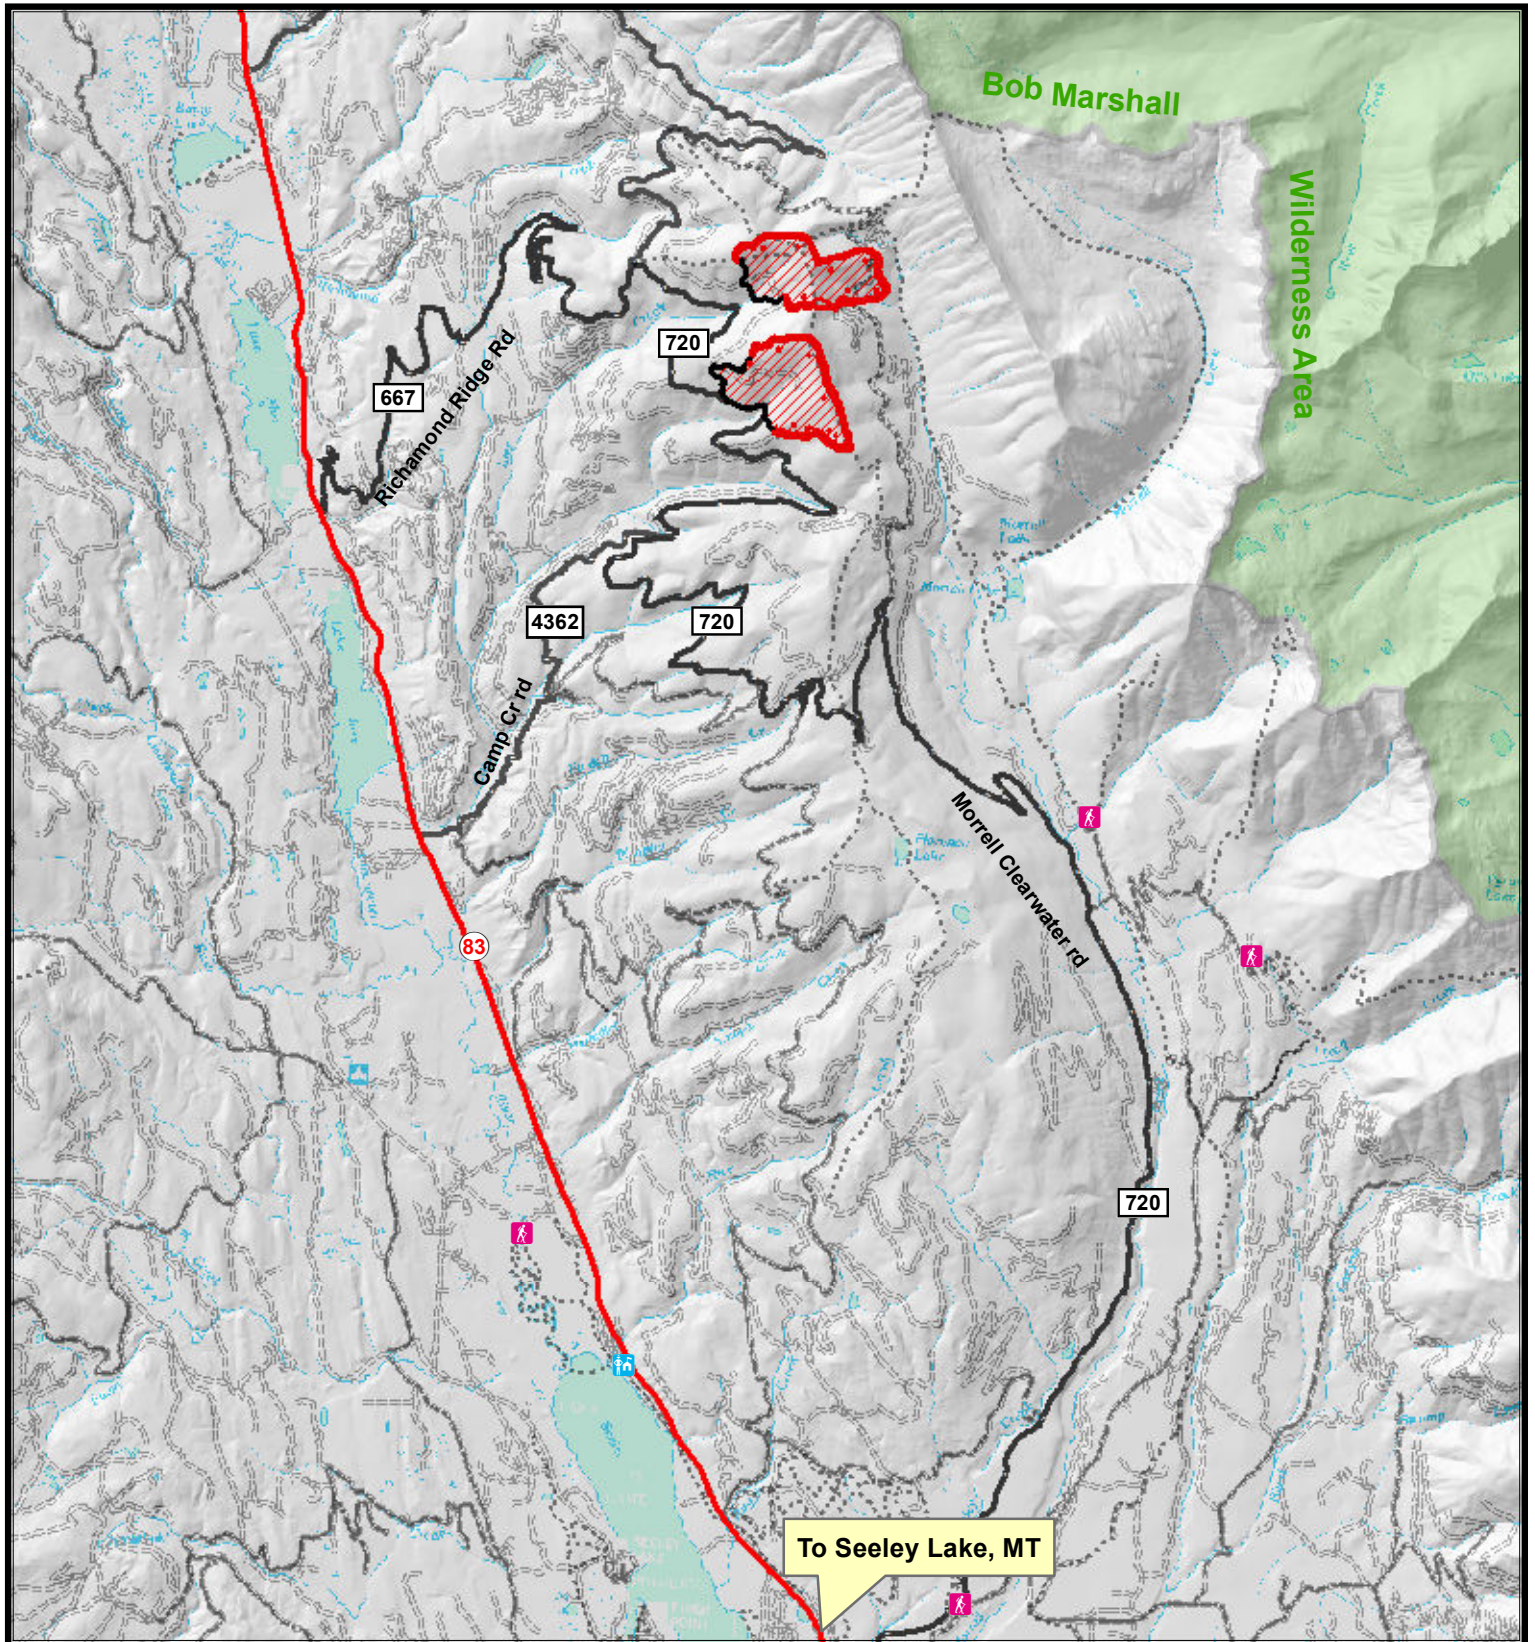

Morrell Complex Fire

Public Information Map Legend

MT-LNF-000851
August 23 2015
527+ acres
NAD 1983
Degrees, Decimal Minutes

W. Glesener
 Aug. 23, 2015
 1030 hrs