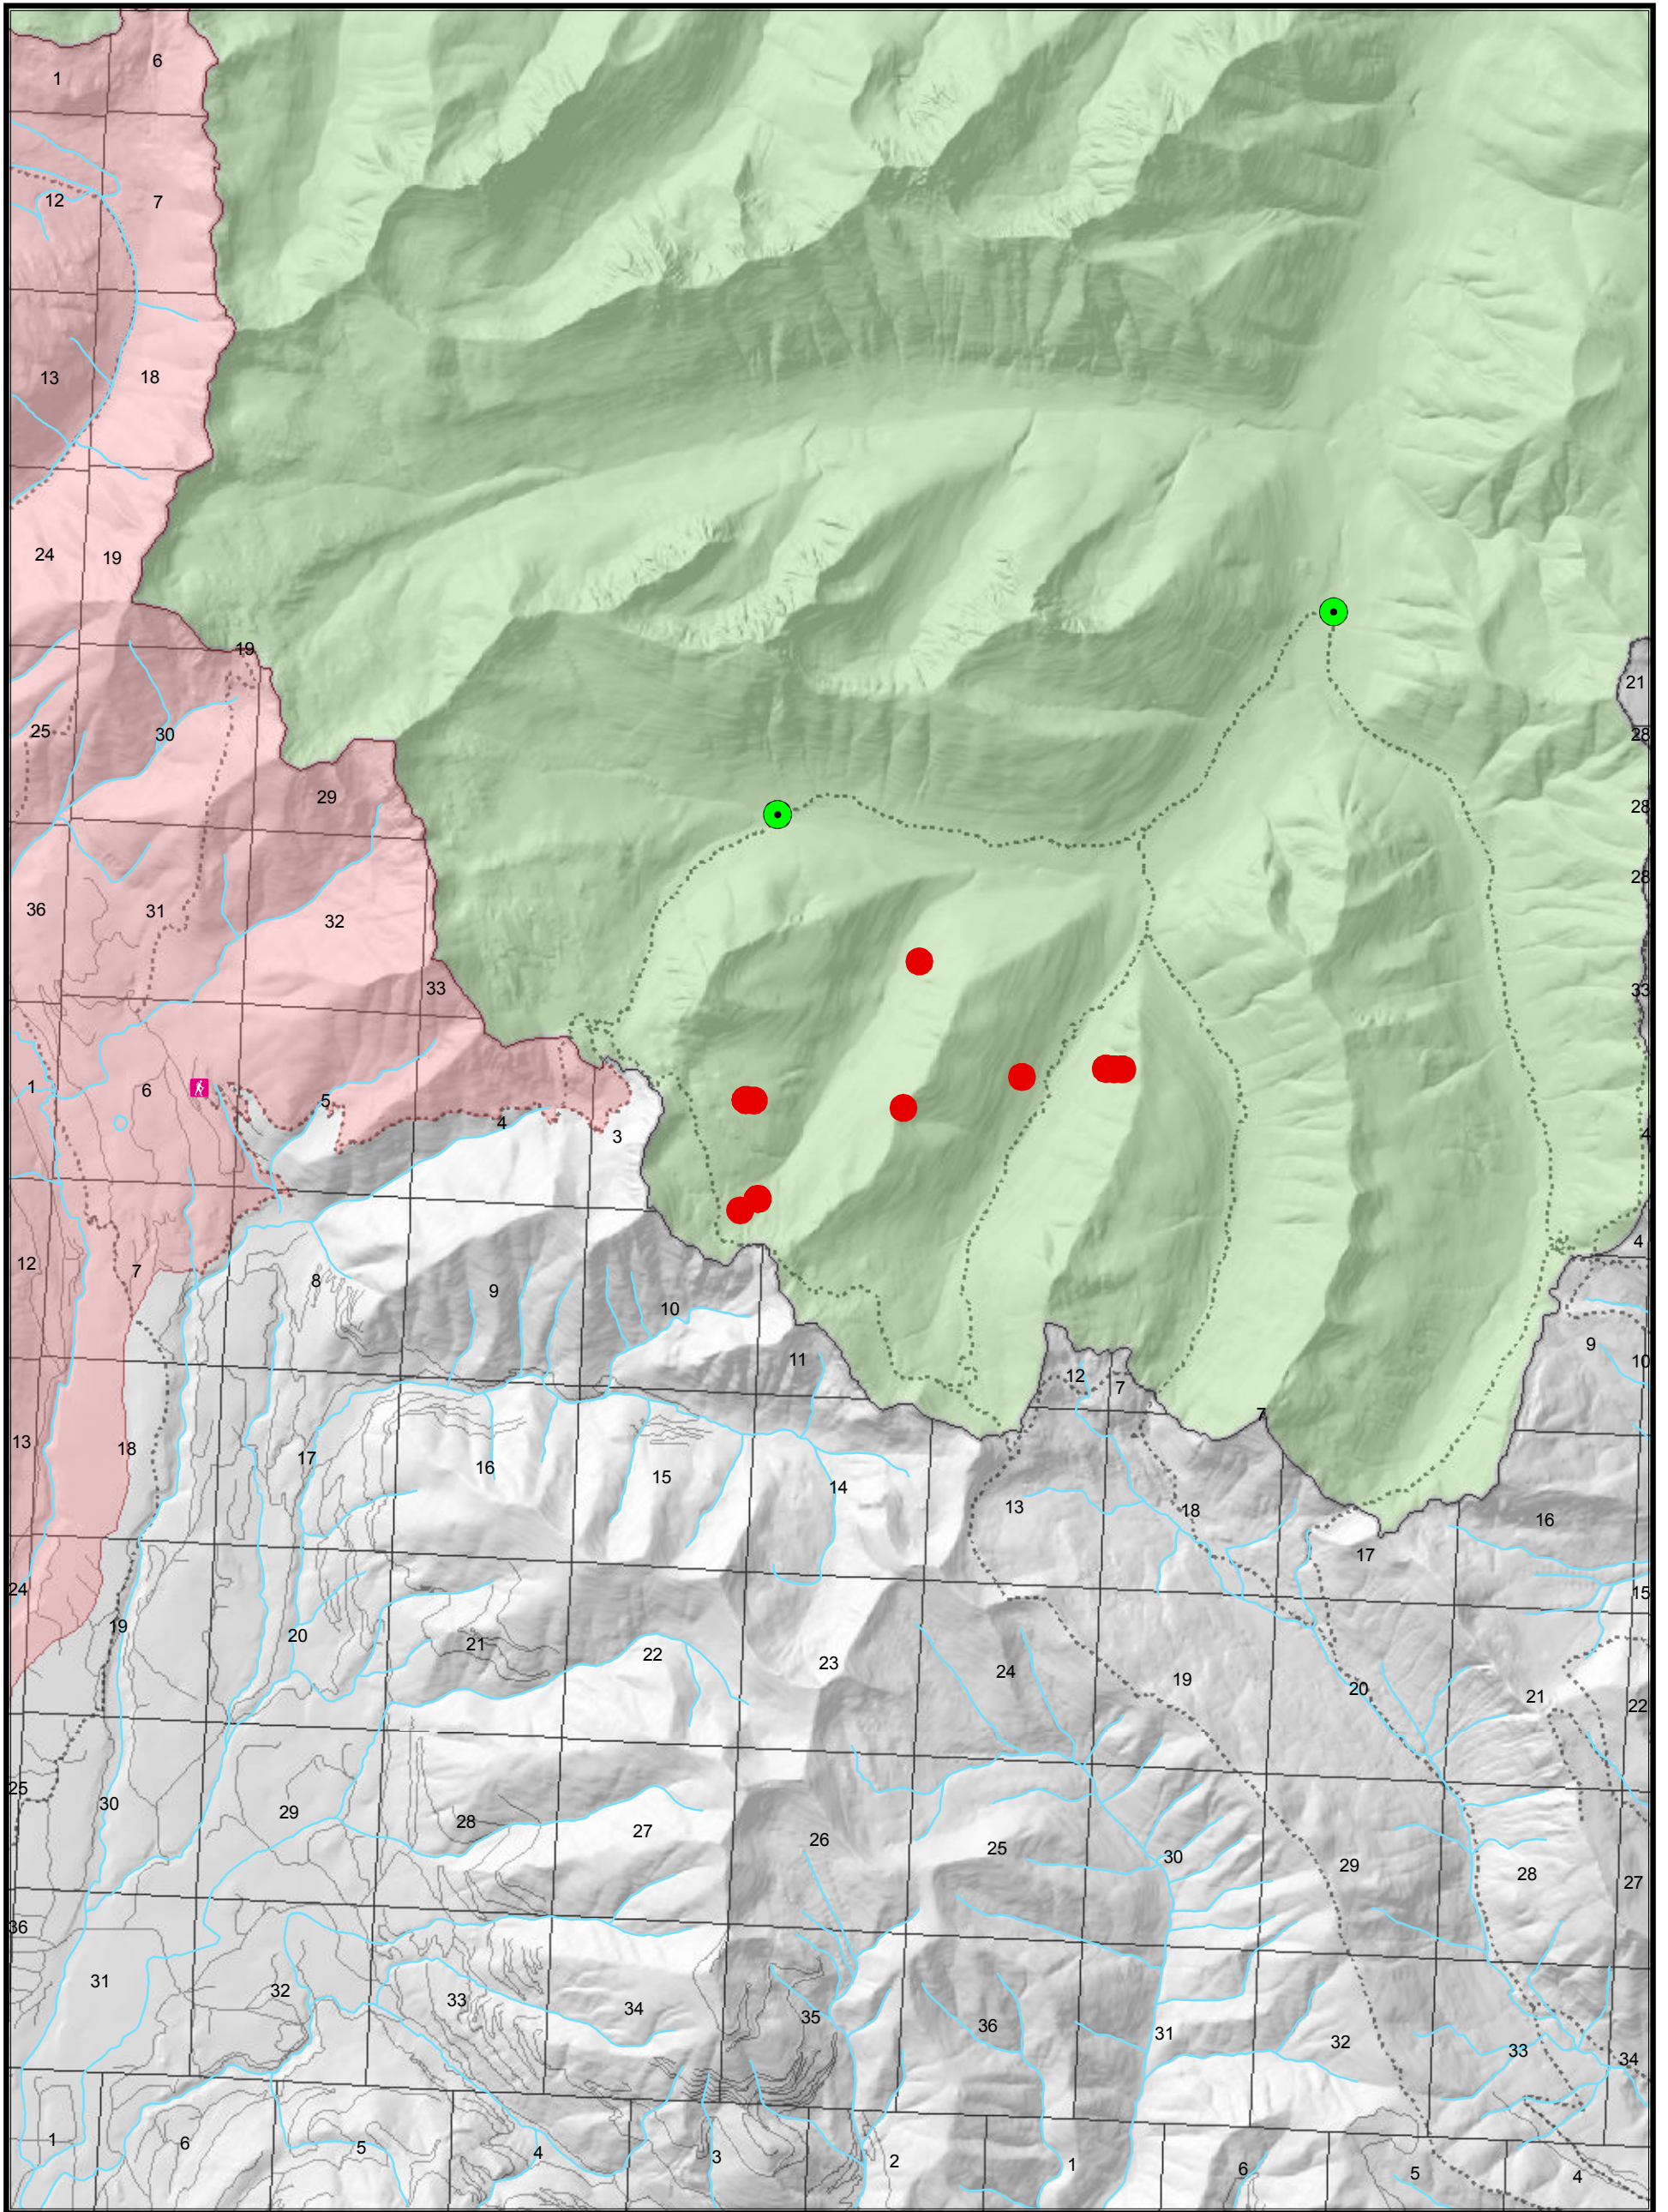

Morrell Complex Fire

0 0.75 1.5 3 Miles

S.Linn
Aug. 24, 2015
1200 Hours