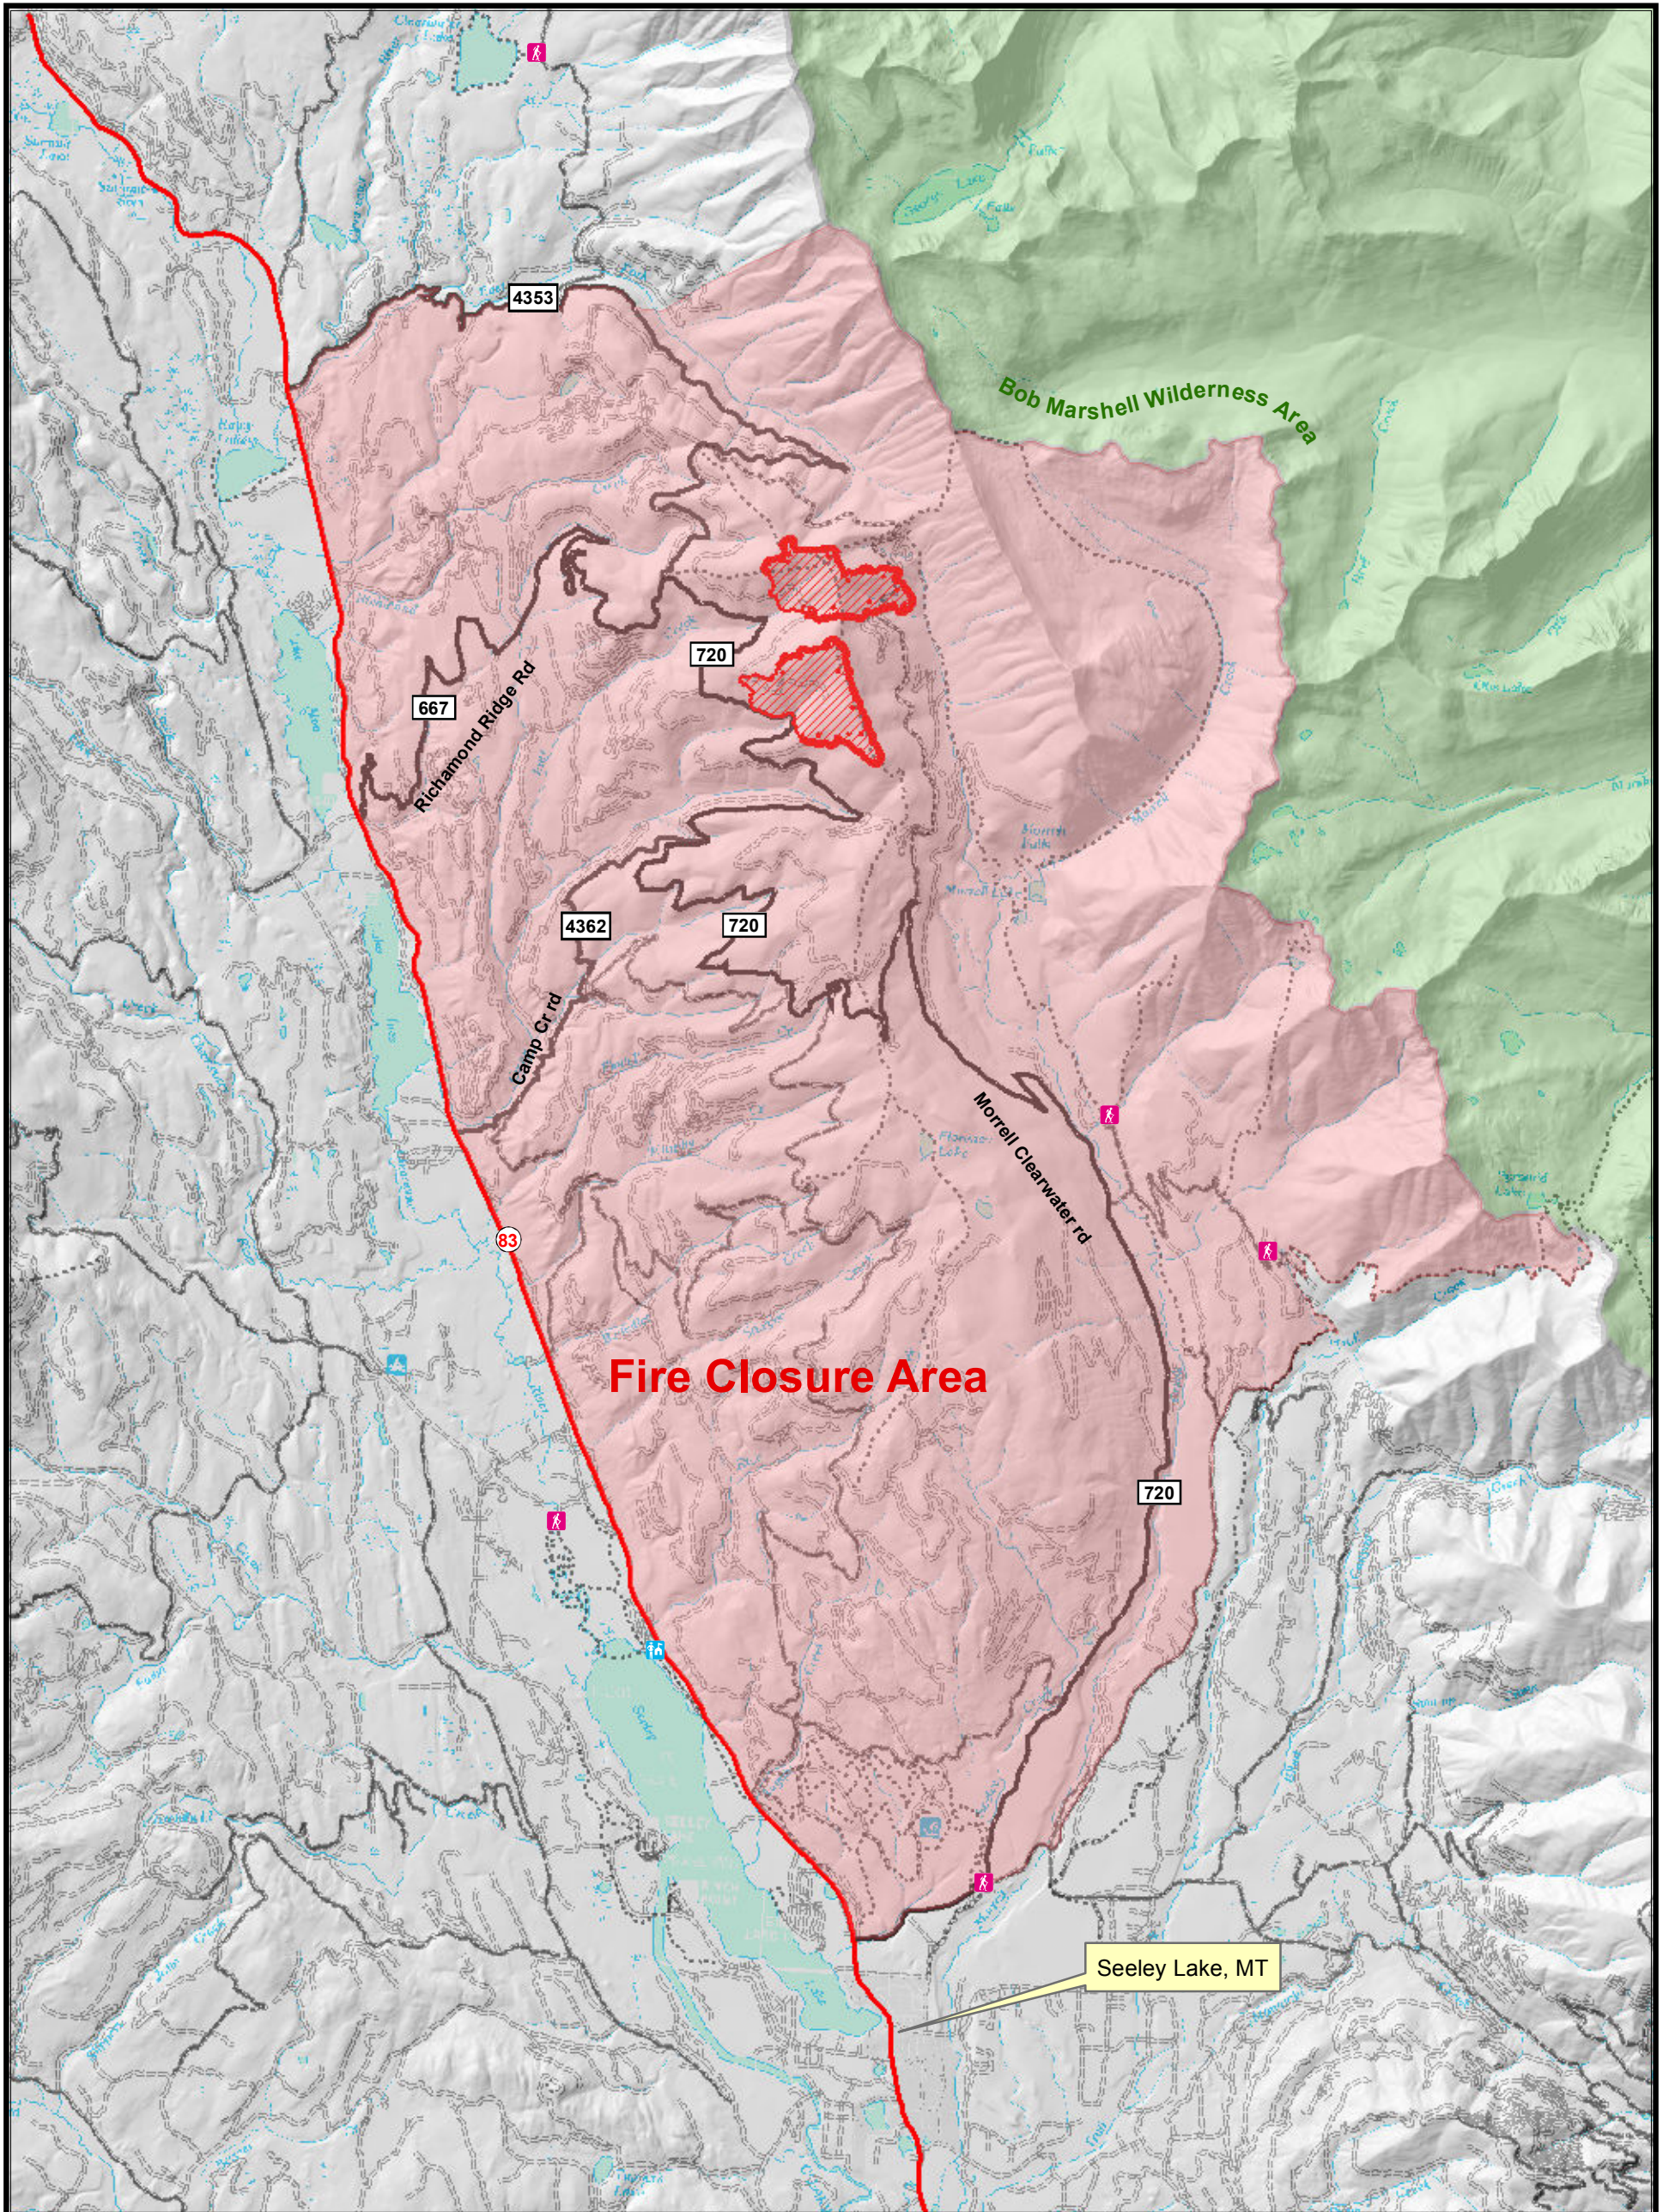

# Morrell Complex Fire

## Fire Closure Map

MT-LNF-000851  
 August 24, 2015  
 527+ acres  
 NAD 1983  
 Degrees, Decimal Minutes

### Legend

- Trailhead
- Seeley Lake Ranger Station
- MorrellComplex Closure Area
- WildernessAreas
- Uncontrolled Fire Edge
- Trails
- OtherRoads

S.Linn  
 Aug. 24, 2015  
 1200 Hours