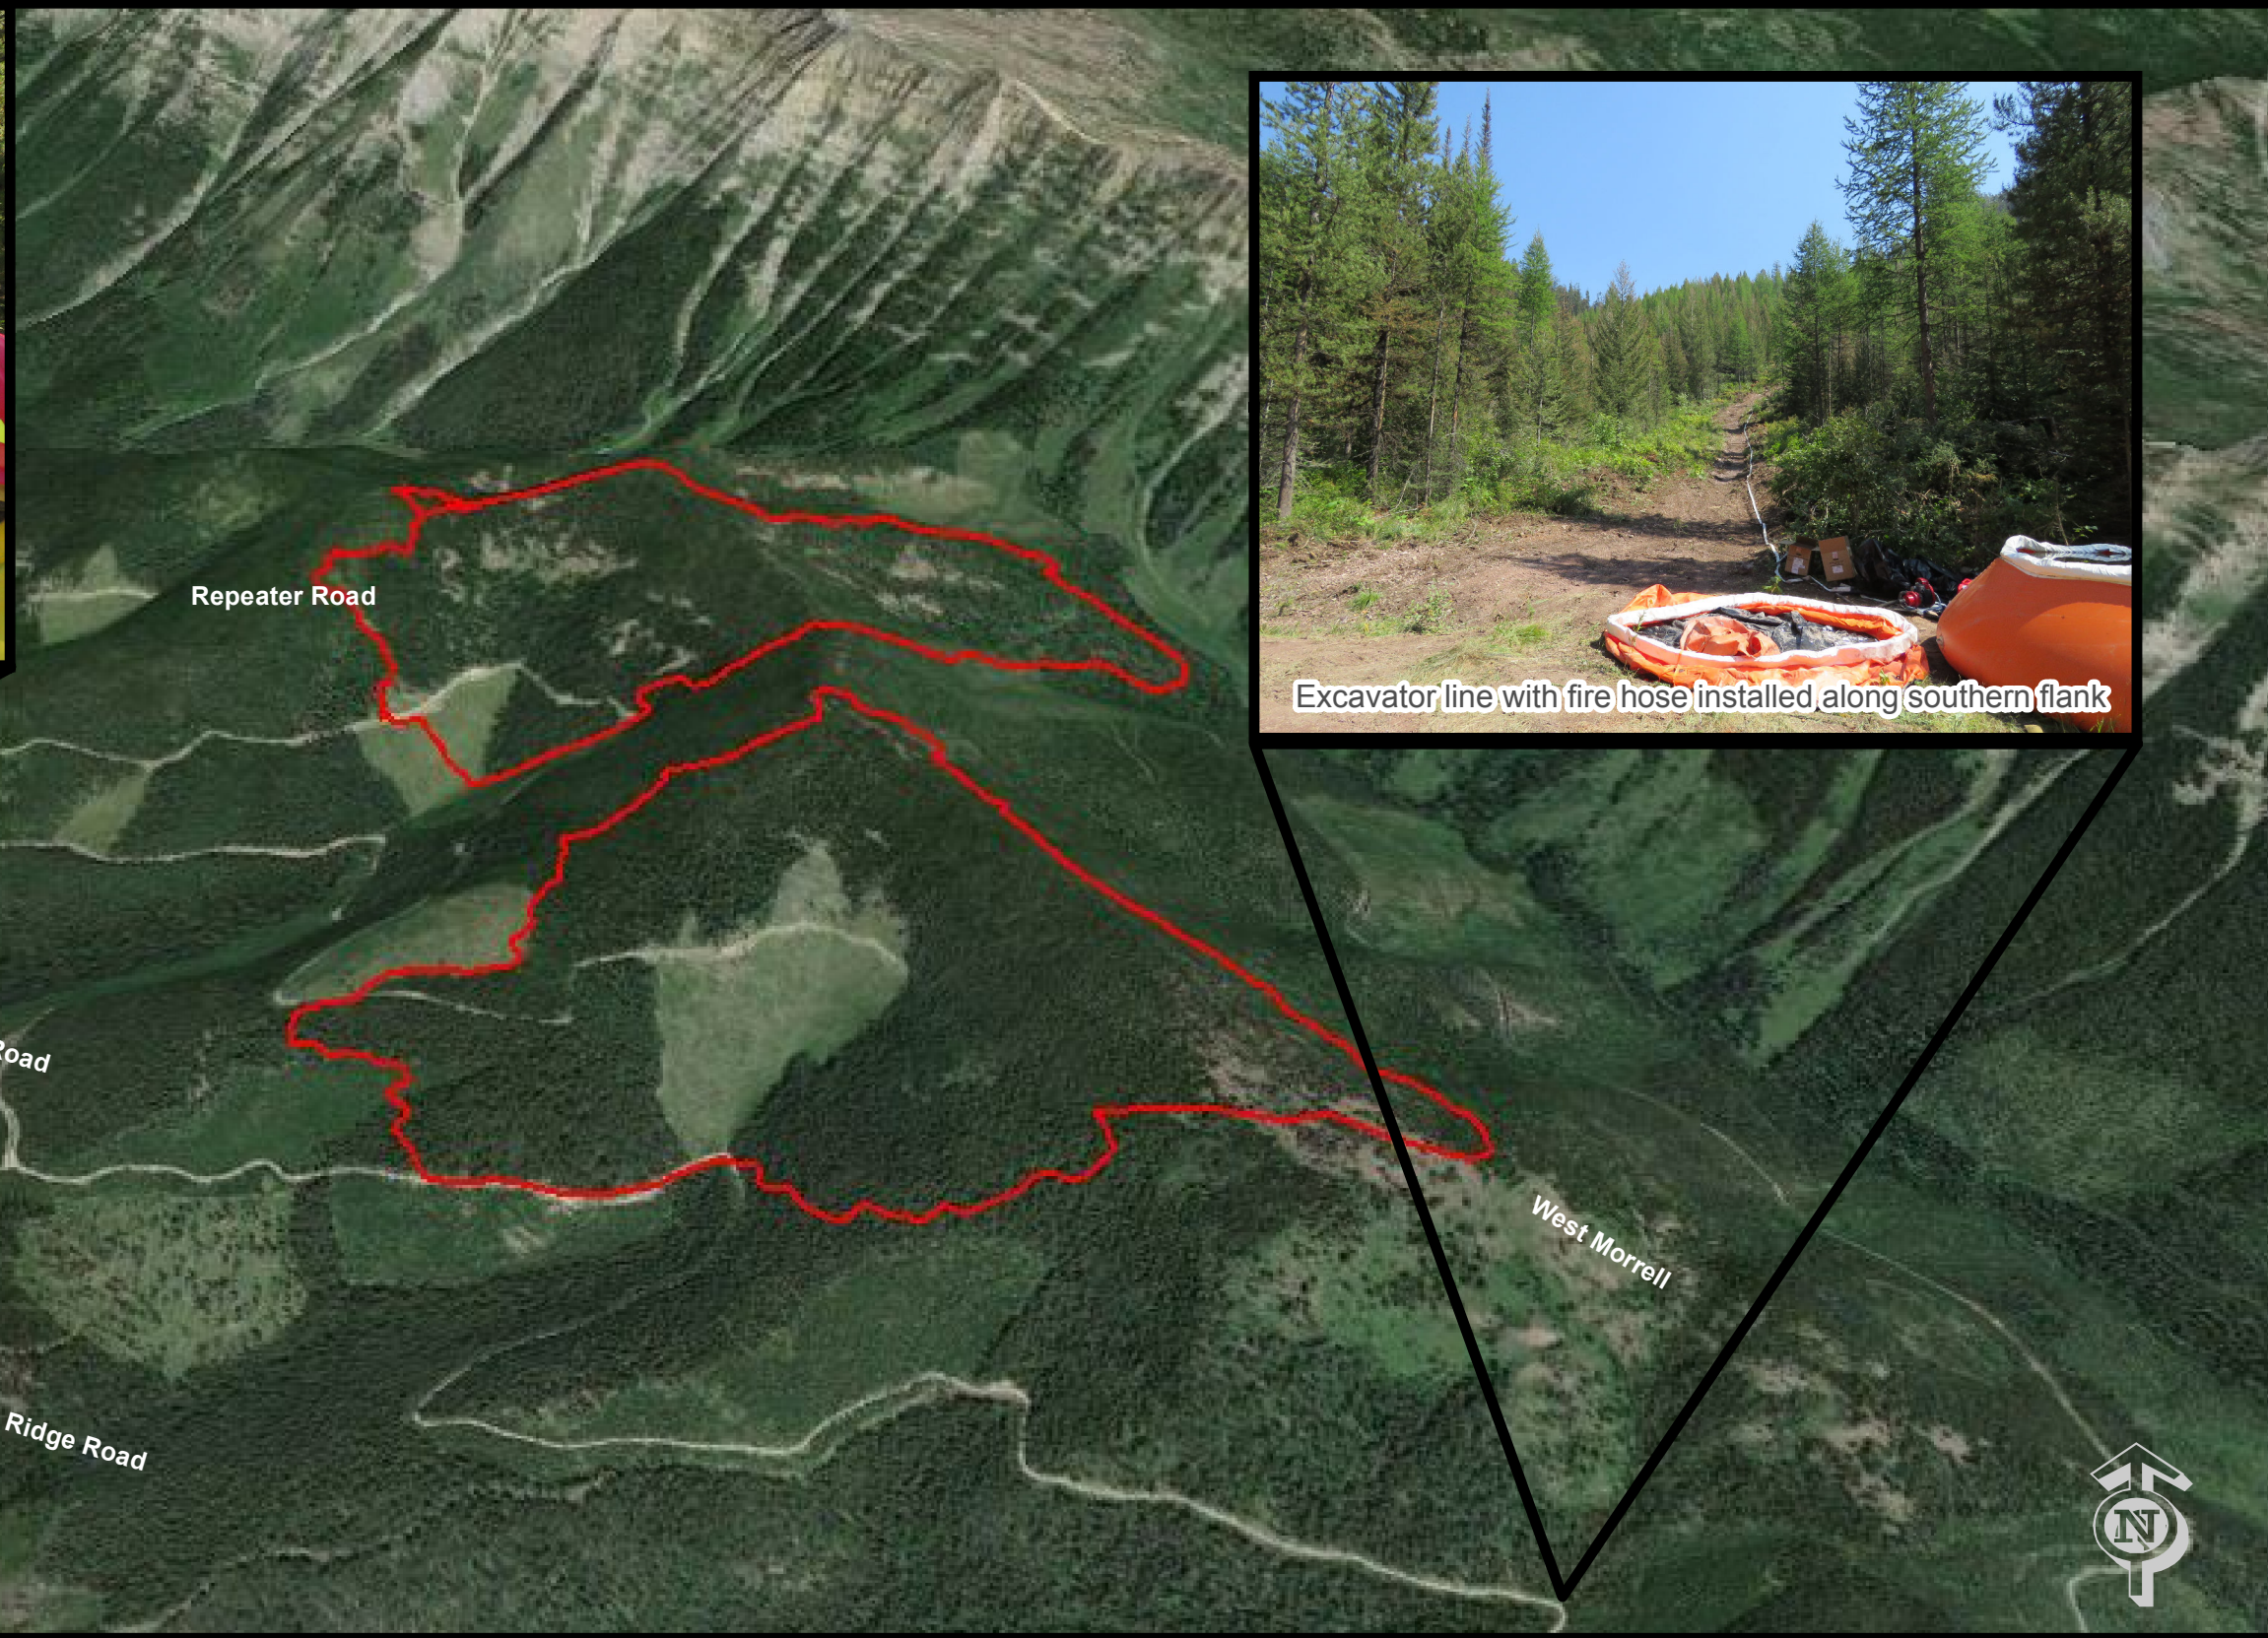

Morrell Complex - Lolo National Forest Seeley Lake Ranger District August 23rd, 2015

Incident leadership discusses tactics on the western flank

Excavator line with fire hose installed along southern flank

Richmond Ridge Road

Rice Ridge Road

West Morrell

Rice Ridge Road

Map by: S.Linn