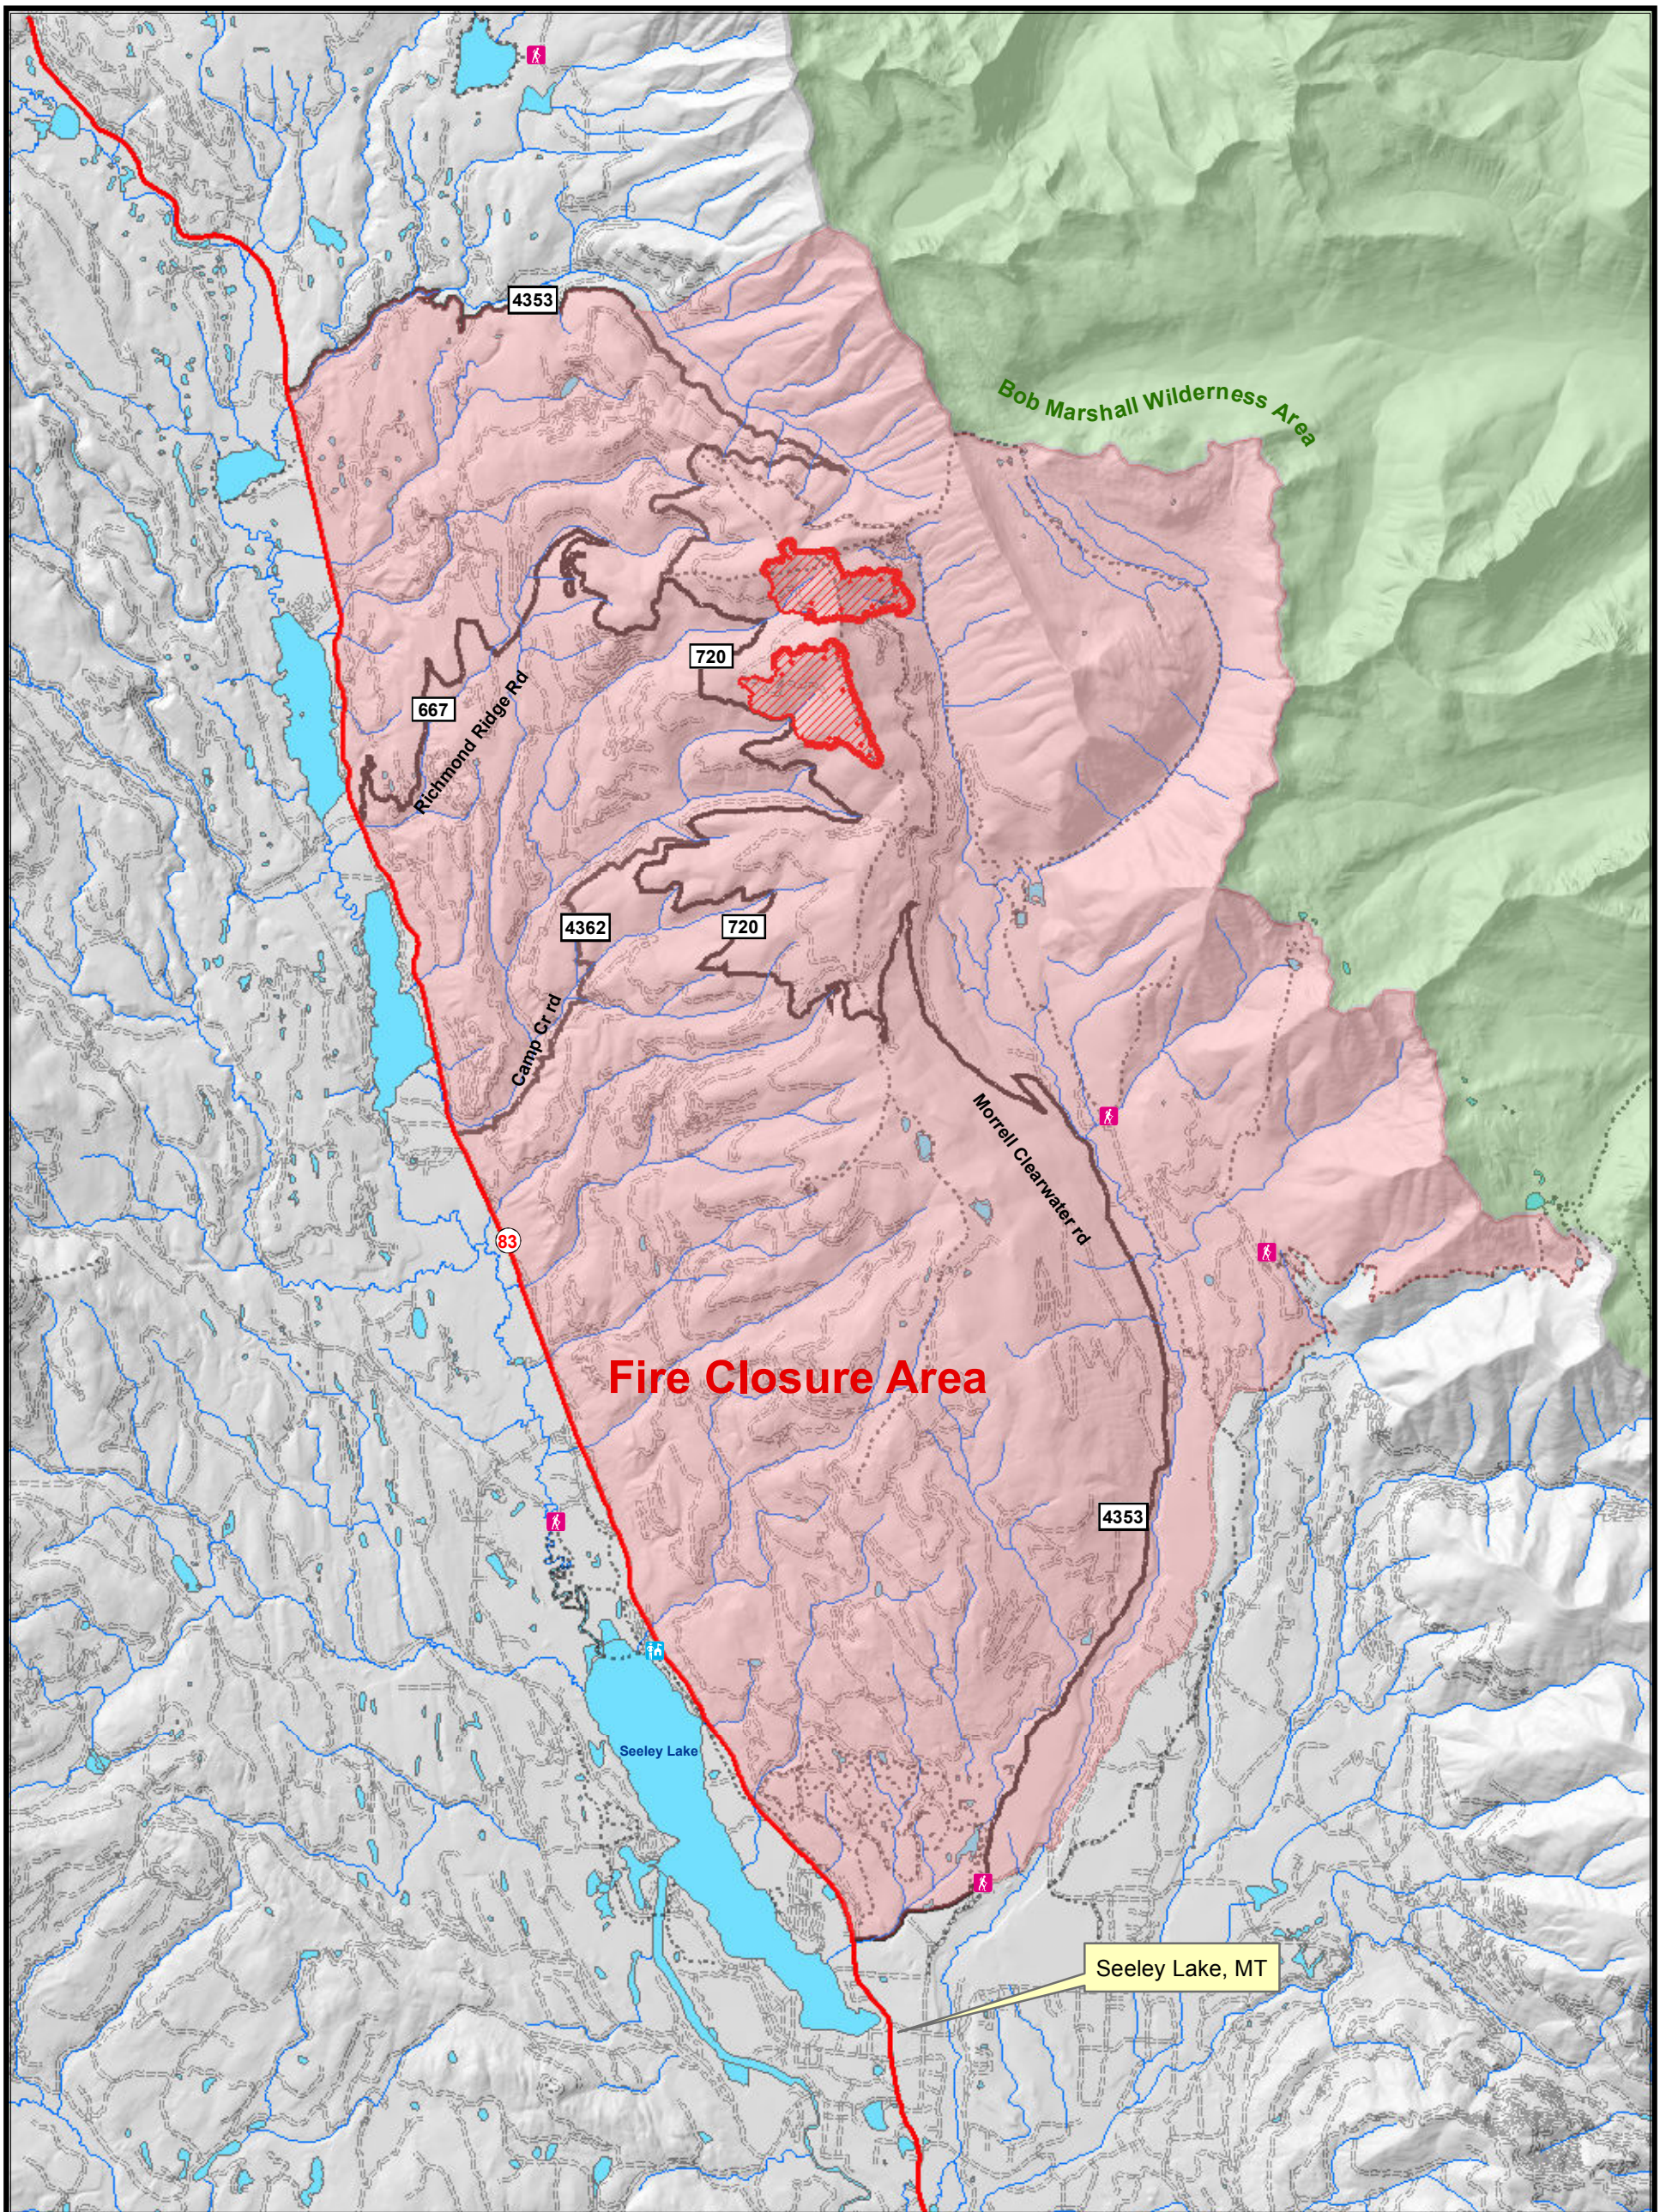

Morrell Complex Fire

Fire Closure Map

MT-LNF-000851
August 26, 2015
527+ acres
NAD 1983
Degrees, Decimal Minutes

S.Linn
 Aug. 25, 2015
 2200 Hours