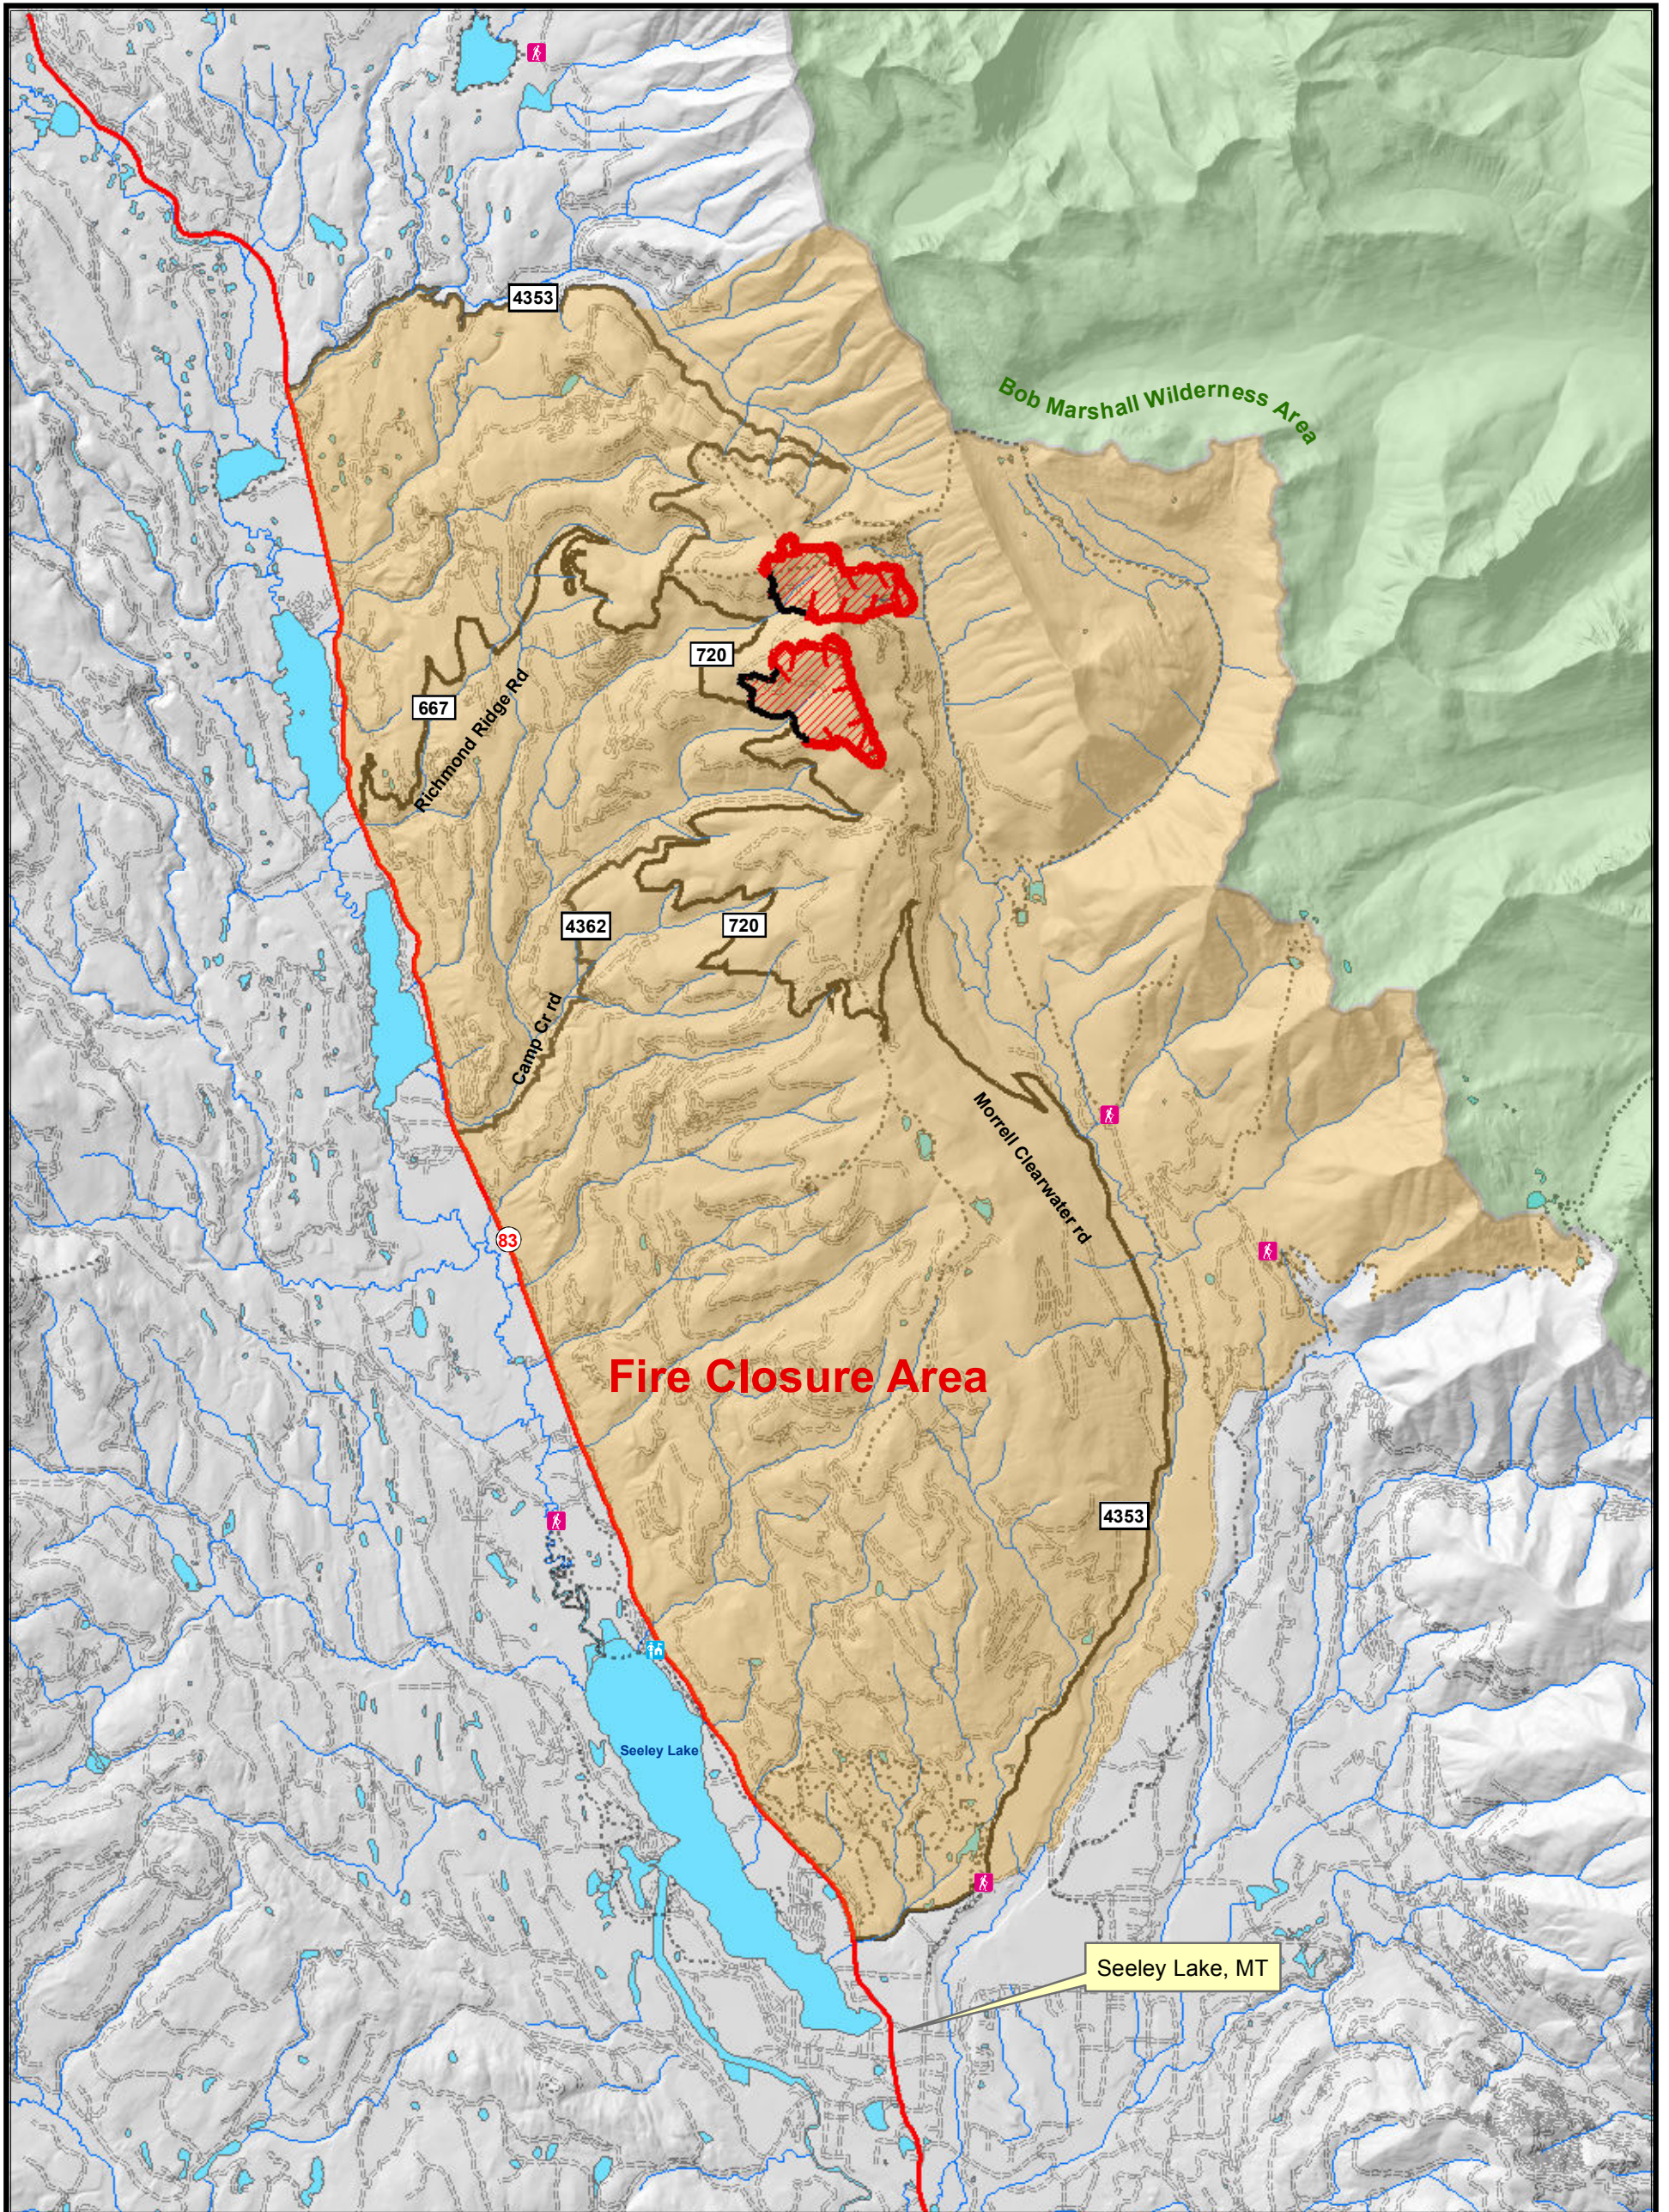

## Fire Closure Map

**MT-LNF-000851**  
**August 26, 2015**  
**527+ acres**  
**NAD 1983**  
**Degrees, Decimal Minutes**

### Legend

- |   |                            |   |                              |
|---|----------------------------|---|------------------------------|
|  | Uncontrolled Fire Edge     |  | Wilderness Areas             |
|  | Completed Line             |  | Morrell Complex Closure Area |
|  | Seeley Lake Ranger Station |  | Streams                      |
|  | Trailhead                  |  | Trails                       |
|   |                            |  | Other Roads                  |