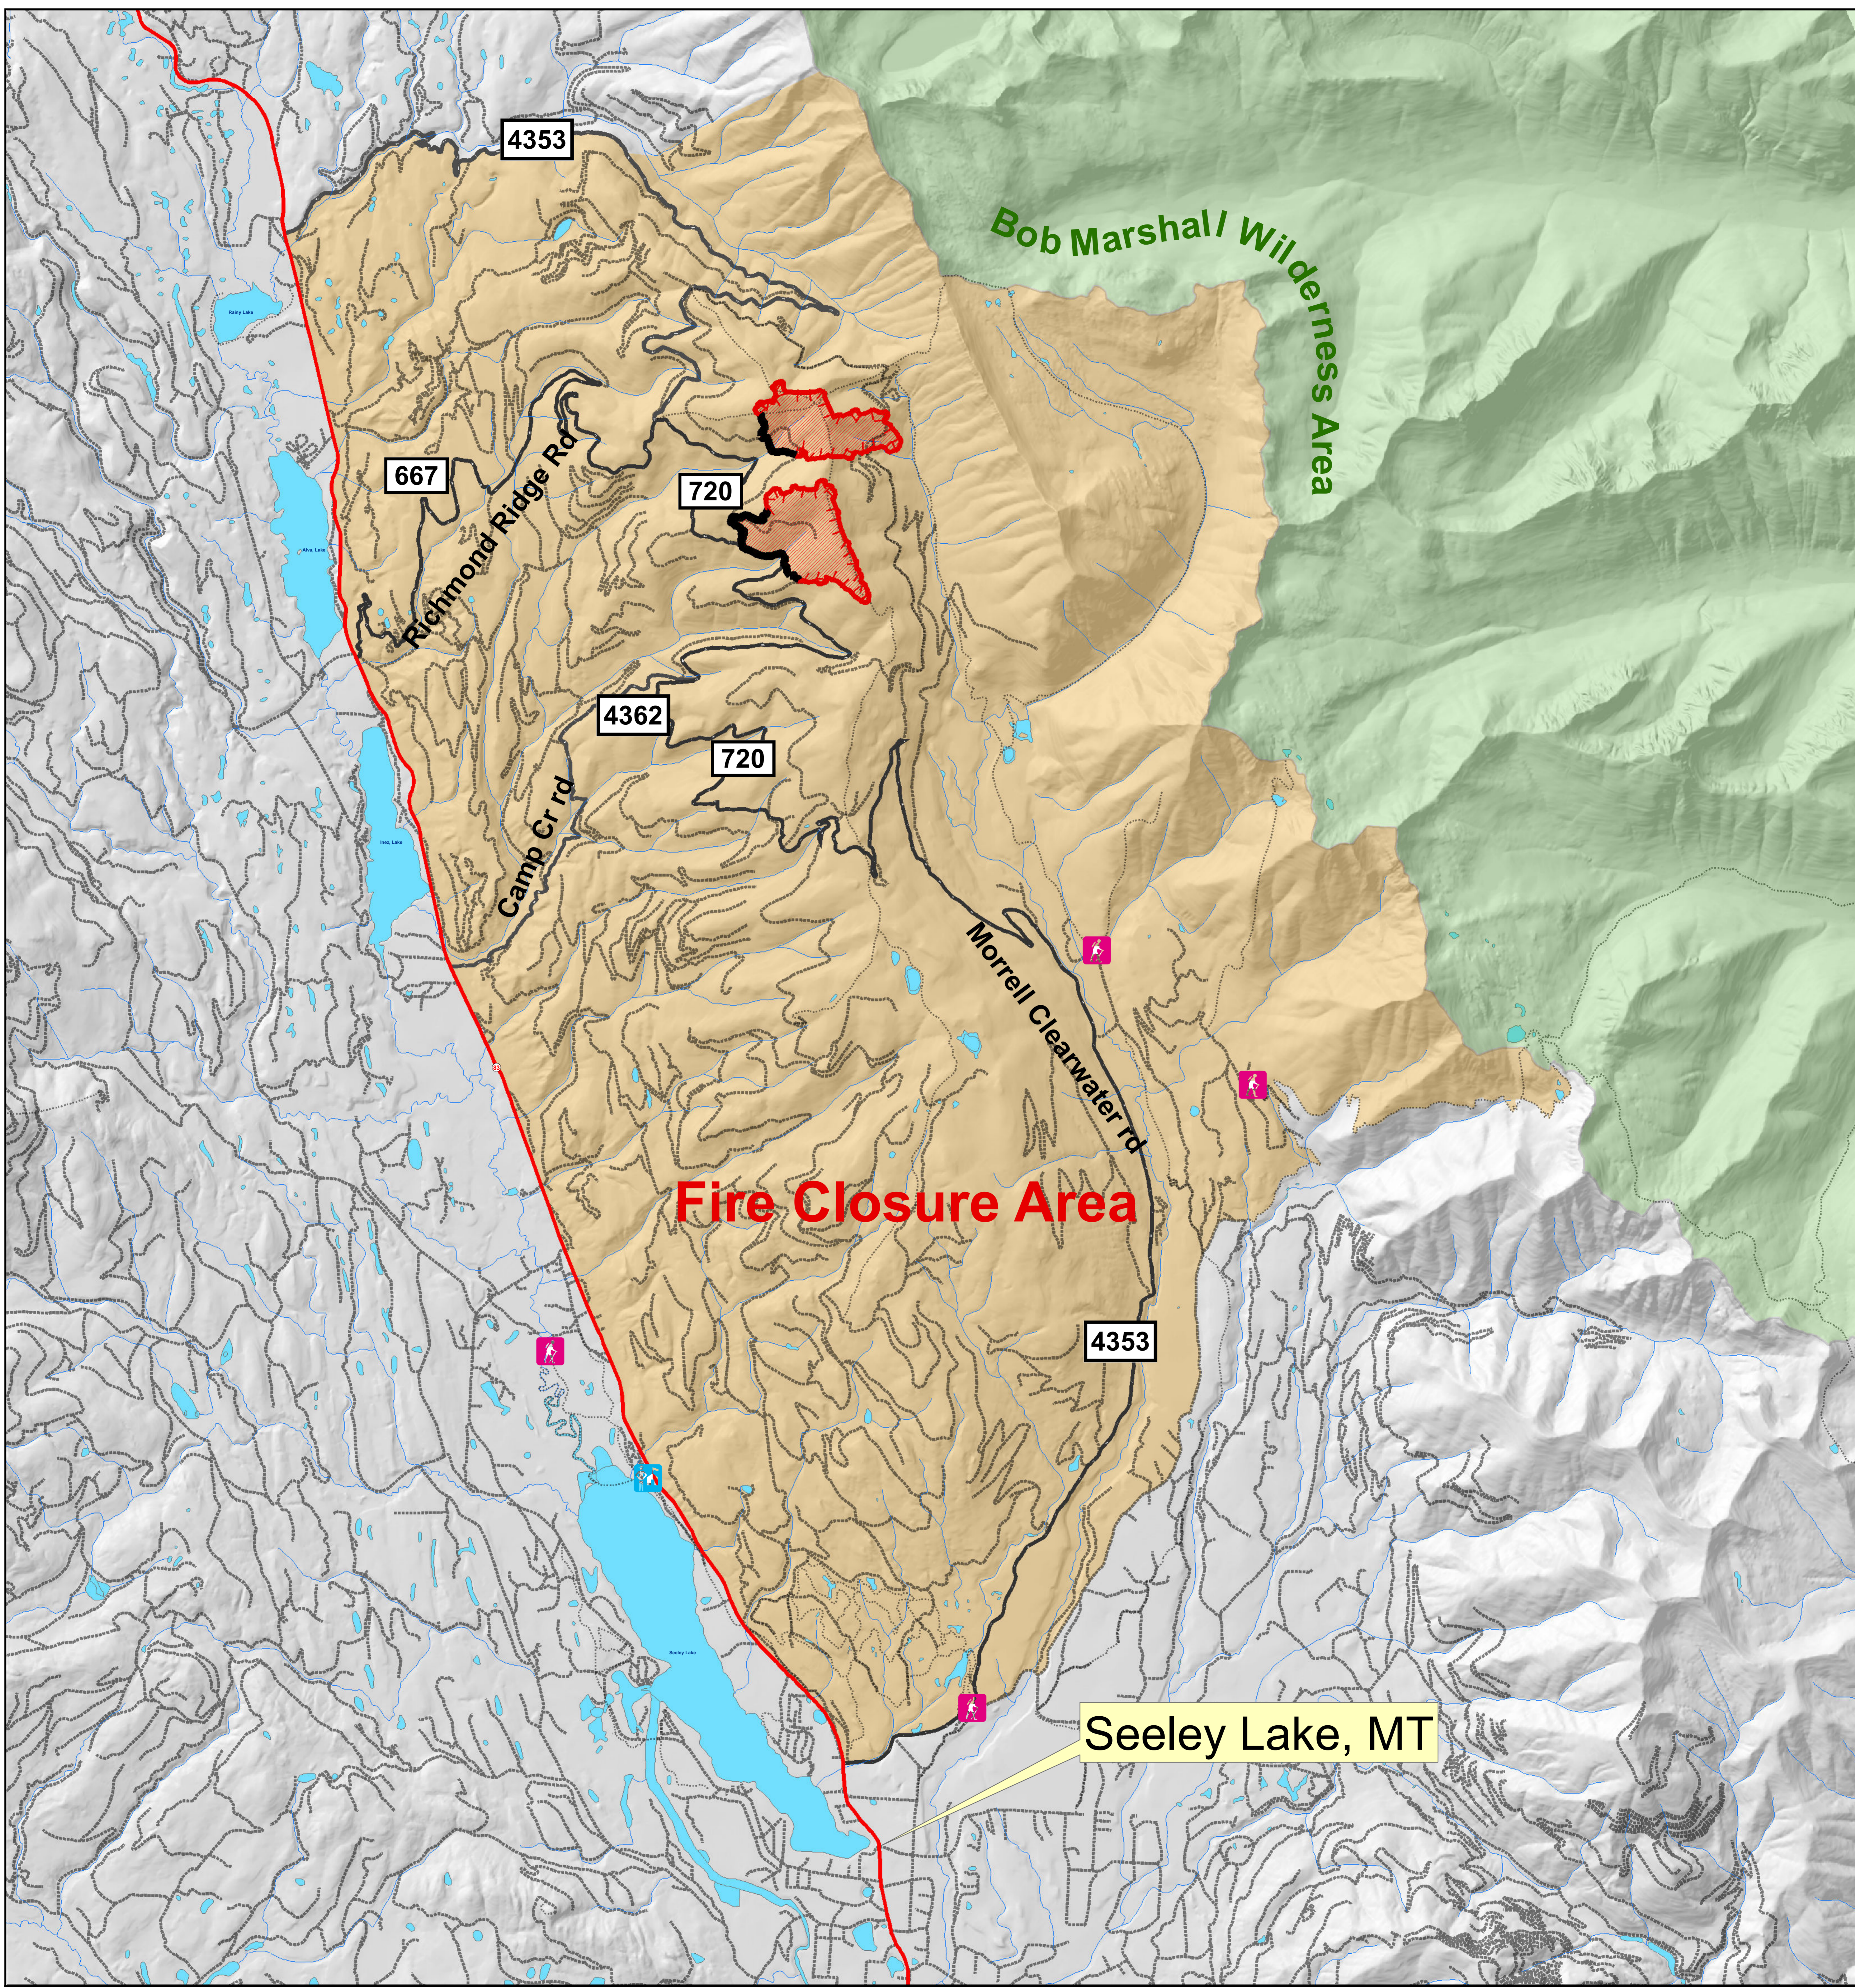

# Morrell Complex Fire

## Fire Closure Map

MT-LNF-000851  
 August 26, 2015  
 527+ acres  
 NAD 1983

Degrees, Decimal Minutes

## Legend

- |   |                            |  |                        |   |                              |
|---|----------------------------|--|------------------------|---|------------------------------|
|  | Trailhead                  |  | Uncontrolled Fire Edge |  | Streams                      |
|  | Seeley Lake Ranger Station |  | Completed Line         |  | Other Roads                  |
|  | Wilderness Areas           |  | Trails                 |  | Morrell Complex Closure Area |