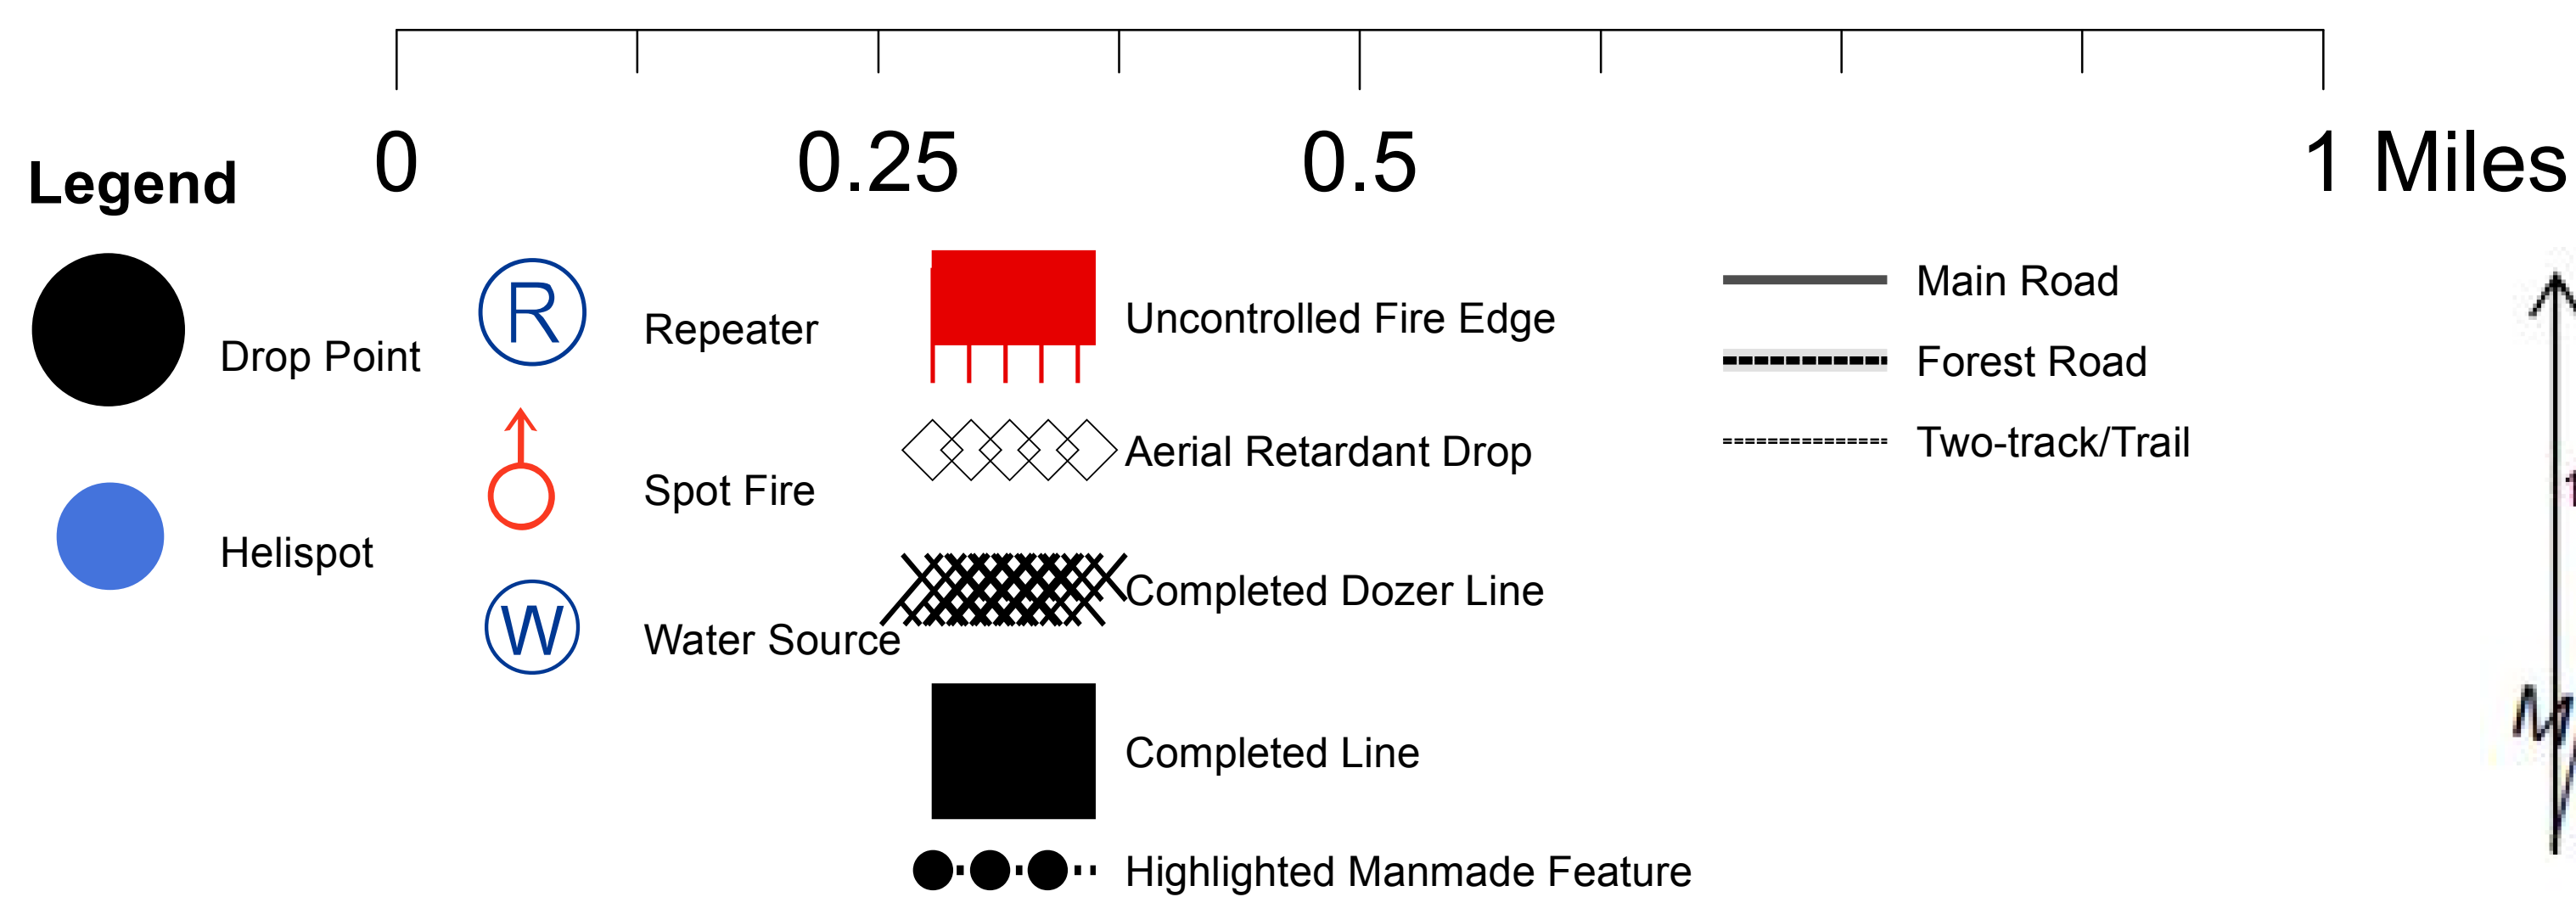

Morrell Complex
MT-LNF-000851
Aug. 28th, 2015
700 acres
NAD 83
Degrees, Decimal Minutes

W. Glesener
 Aug. 27th, 2015
 2230Hrs