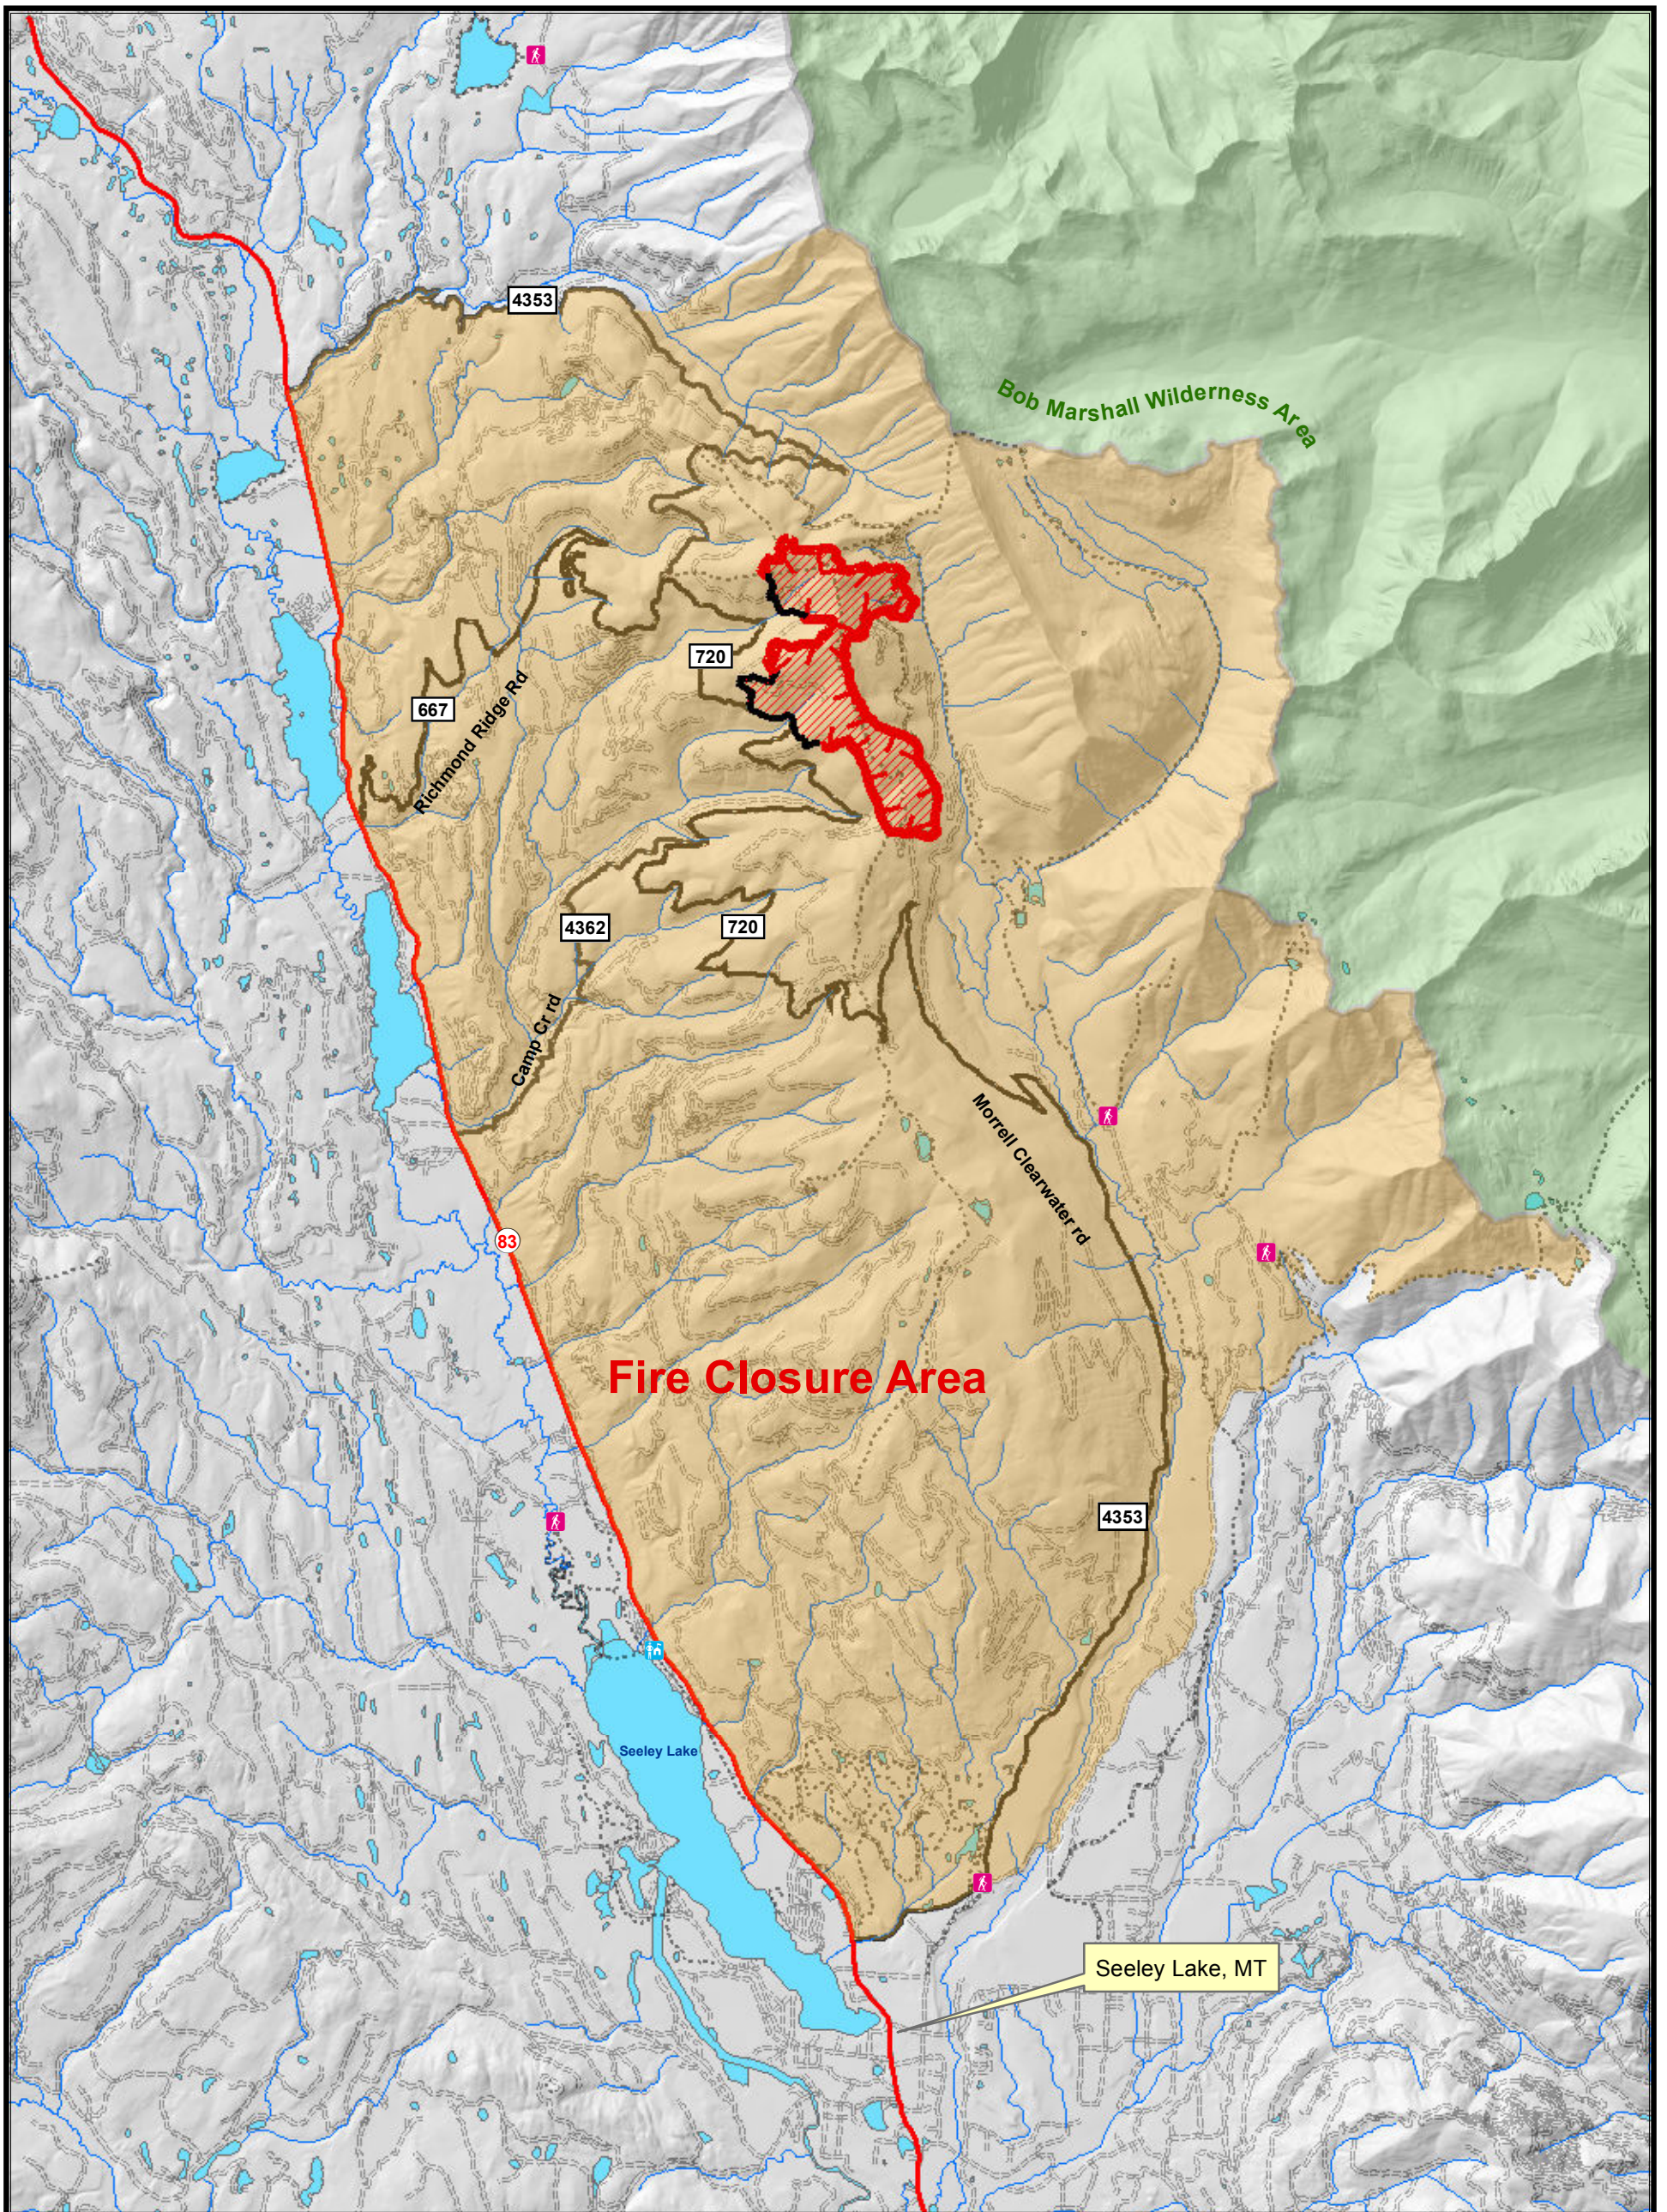

Morrell Complex Fire

Fire Closure Map

MT-LNF-000851
August 28, 2015
700+ acres
NAD 1983
Degrees, Decimal Minutes

Legend

- | | | | |
|---|----------------------------|---|------------------------------|
|  | Uncontrolled Fire Edge |  | Wilderness Areas |
|  | Completed Line |  | Morrell Complex Closure Area |
|  | Seeley Lake Ranger Station |  | Streams |
|  | Trailhead |  | Trails |
| | |  | Other Roads |

0 1 2 4 Miles

W. Glesener
 Aug. 27, 2015
 2200 Hours