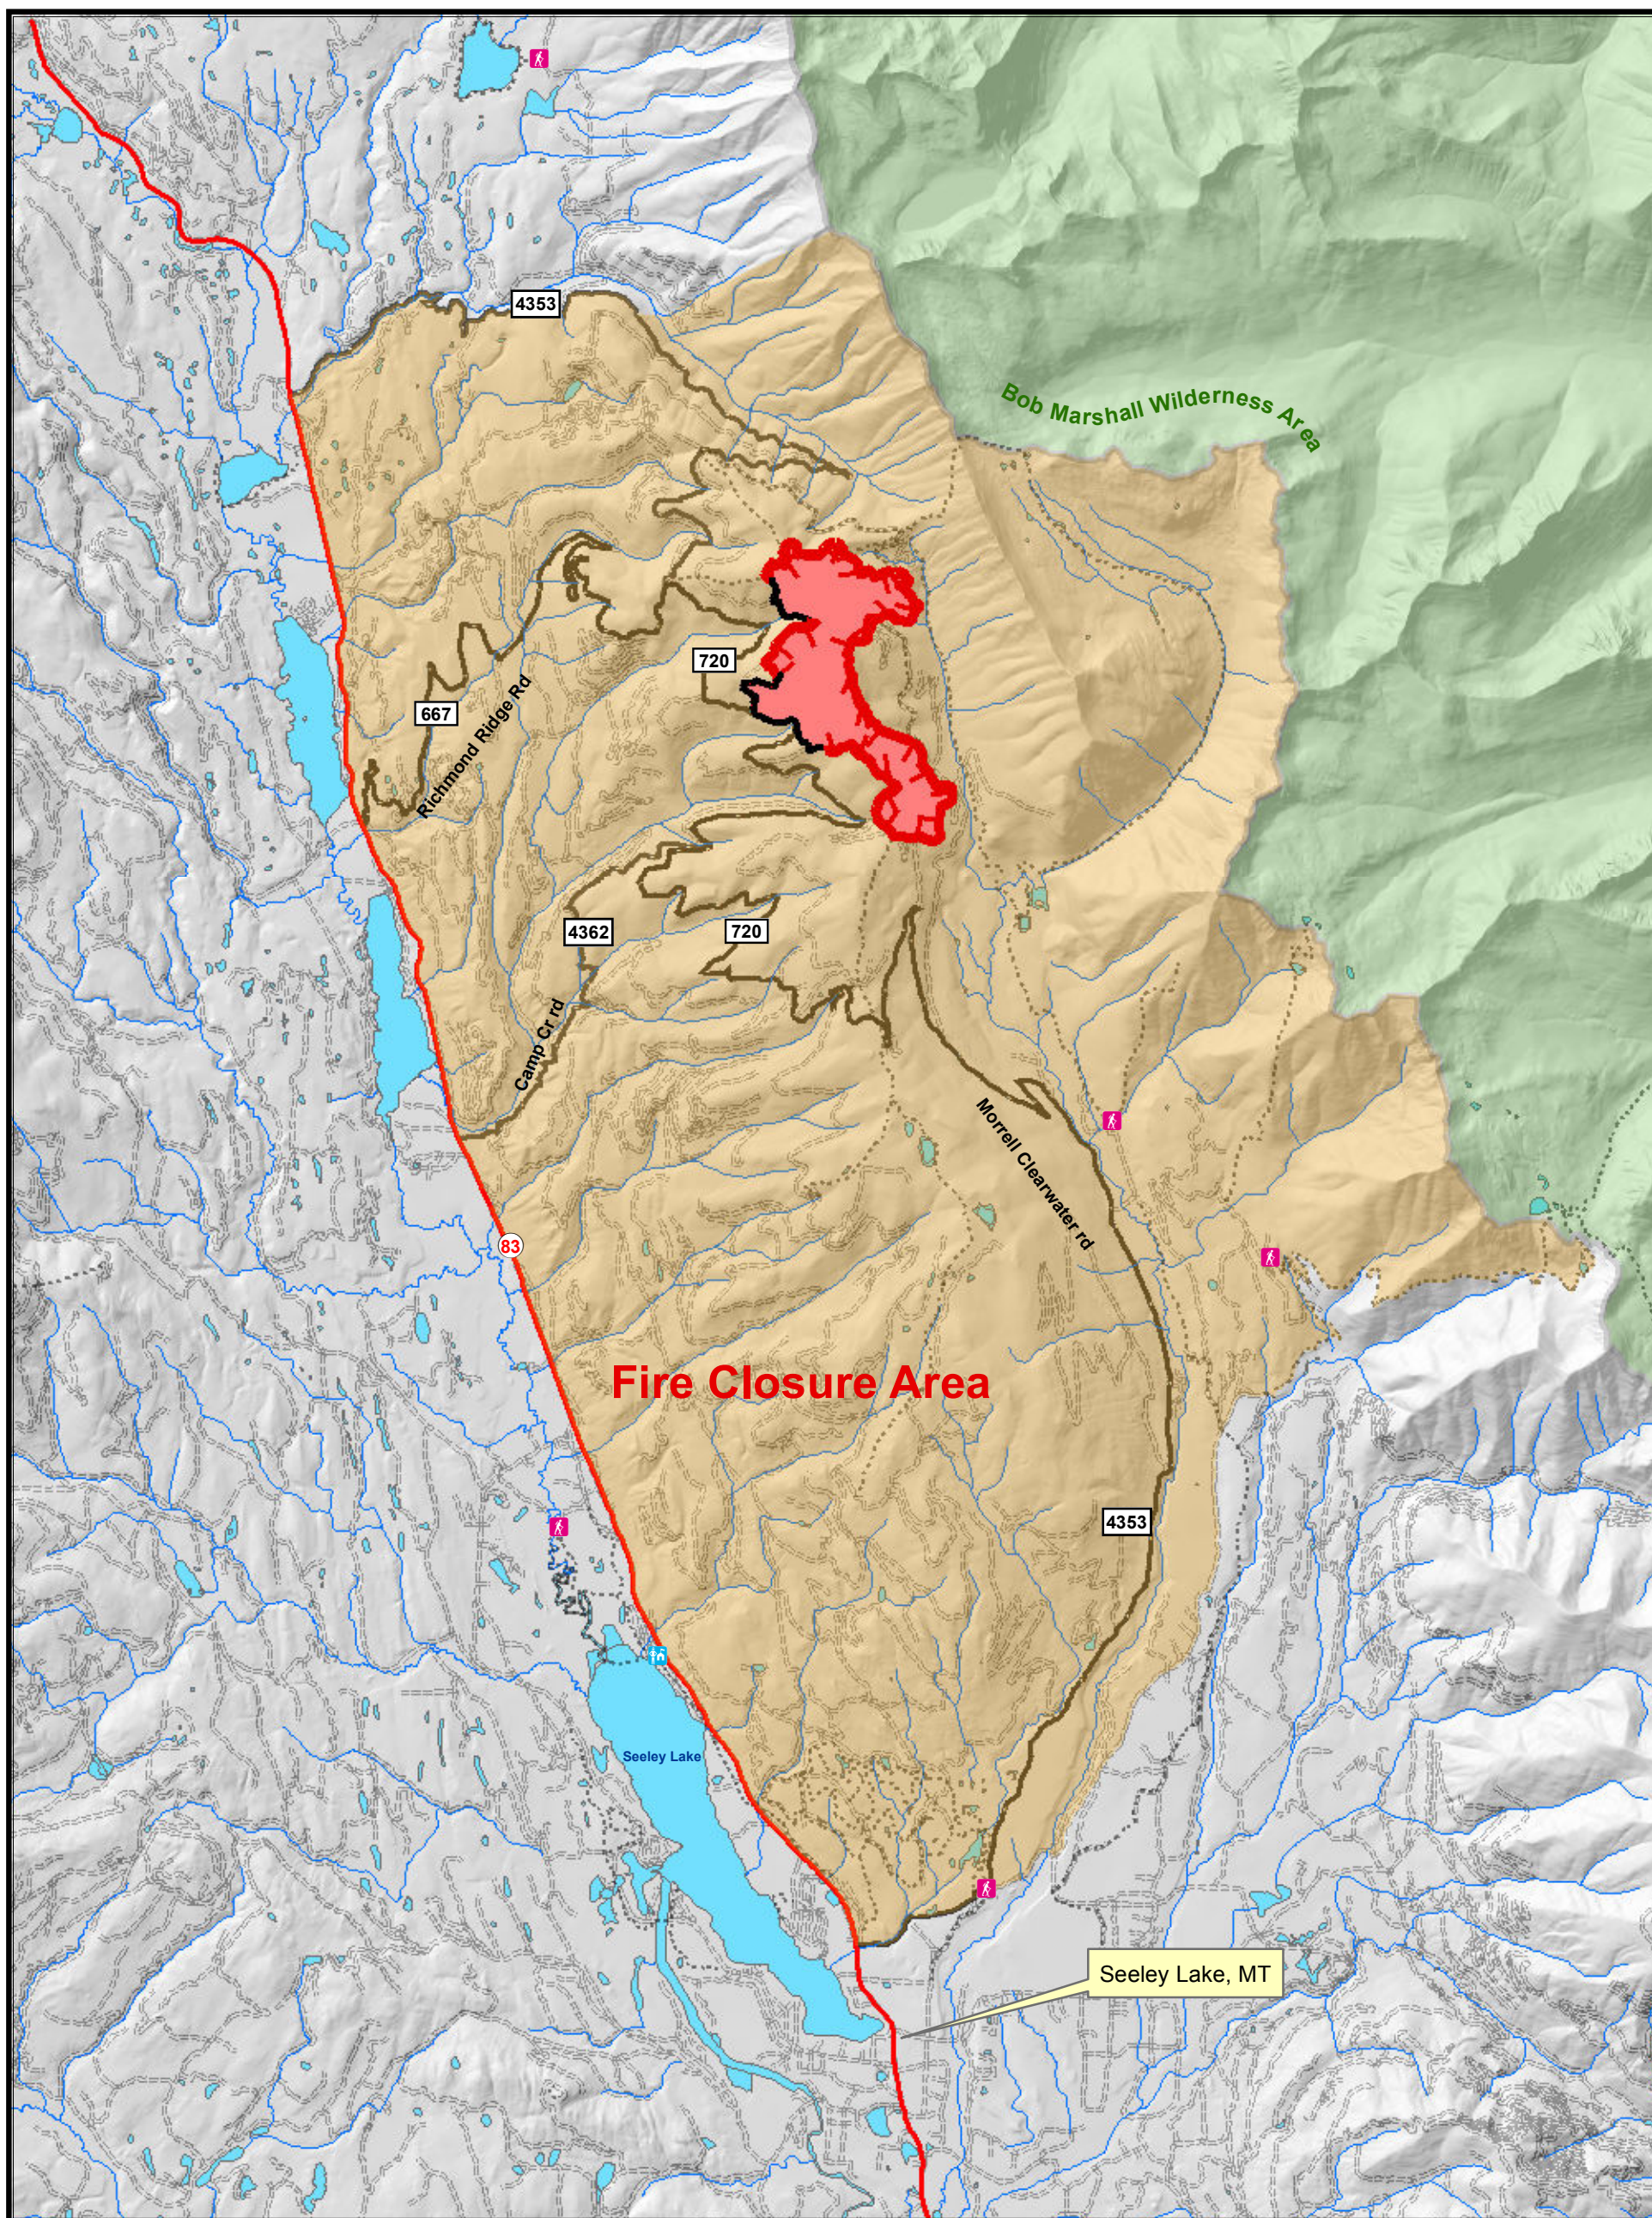

# Morrell Complex Fire

## Fire Closure Map

MT-LNF-000851  
 August 29, 2015  
 795 acres  
 NAD 1983  
 Degrees, Decimal Minutes

W. Glesener  
 Aug. 28, 2015  
 2230 Hours