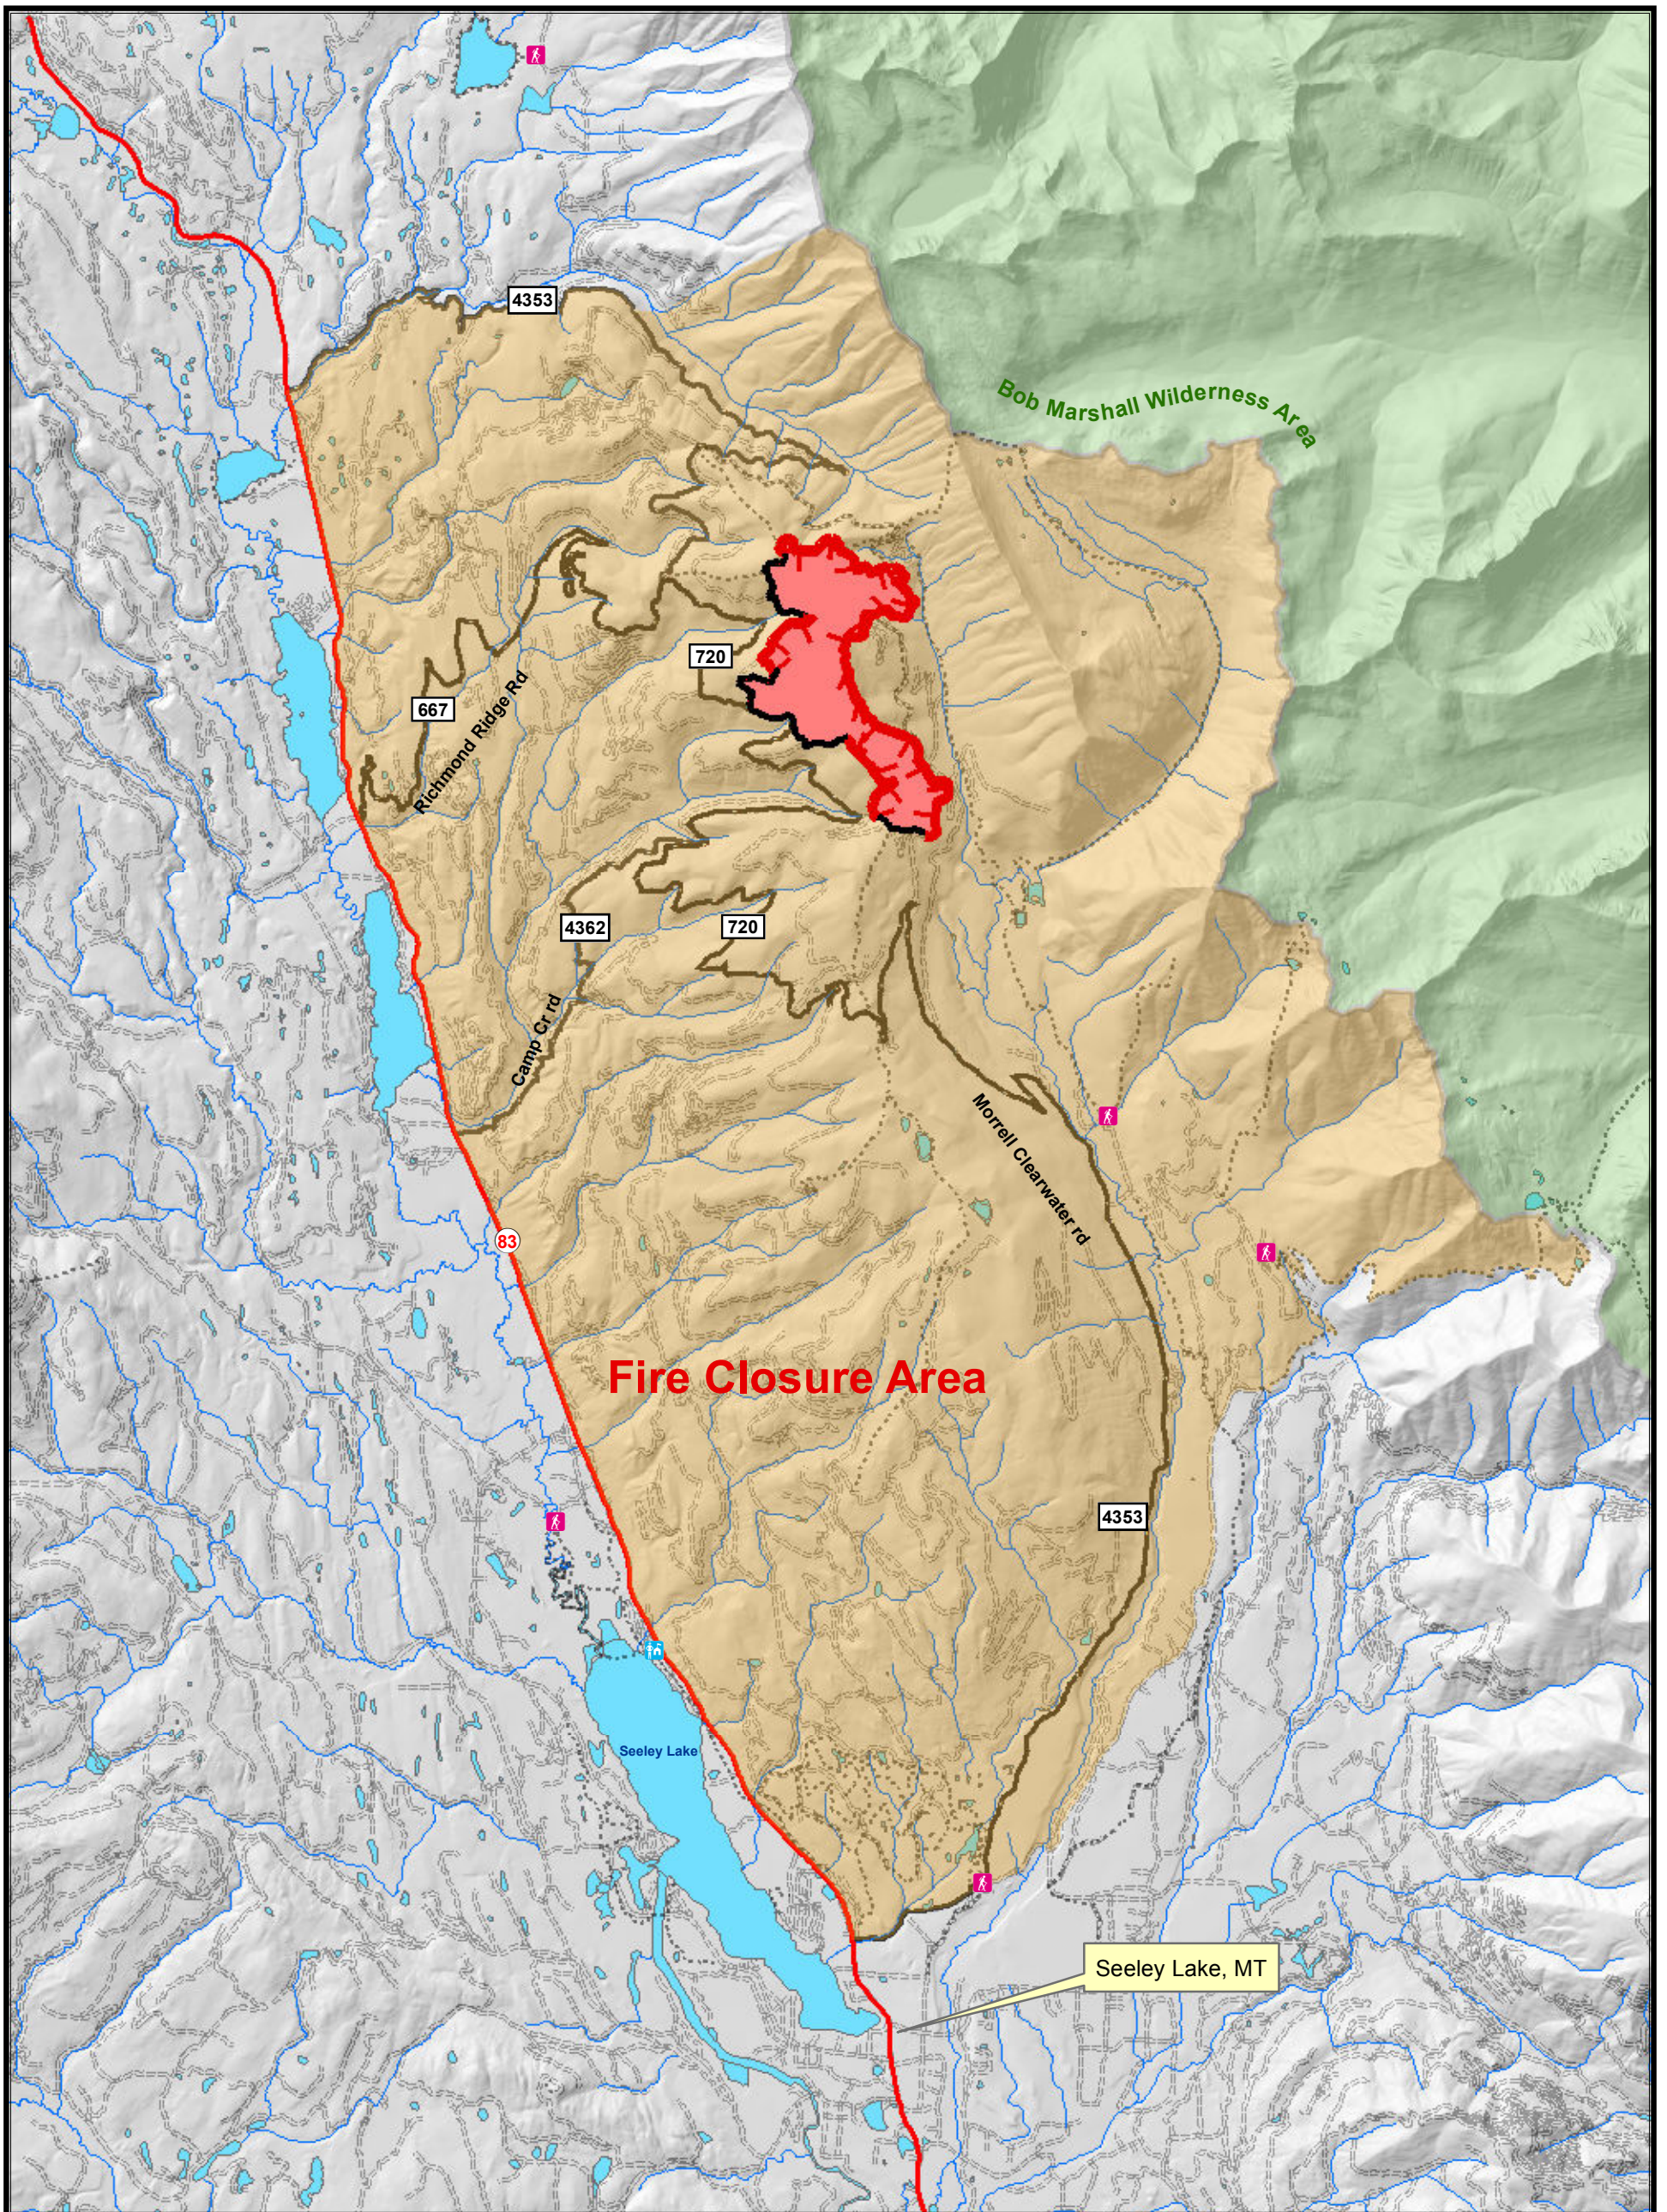

# Morrell Complex Fire

## Fire Closure Map

**MT-LNF-000851**  
**August 30, 2015**  
**795 acres**  
**NAD 1983**  
**Degrees, Decimal Minutes**

### Legend

- |   |                            |   |                              |
|---|----------------------------|---|------------------------------|
|  | Uncontrolled Fire Edge     |  | Wilderness Areas             |
|  | Completed Line             |  | Morrell Complex Closure Area |
|  | Seeley Lake Ranger Station |  | Streams                      |
|  | Trailhead                  |  | Trails                       |
|   |                            |  | Other Roads                  |