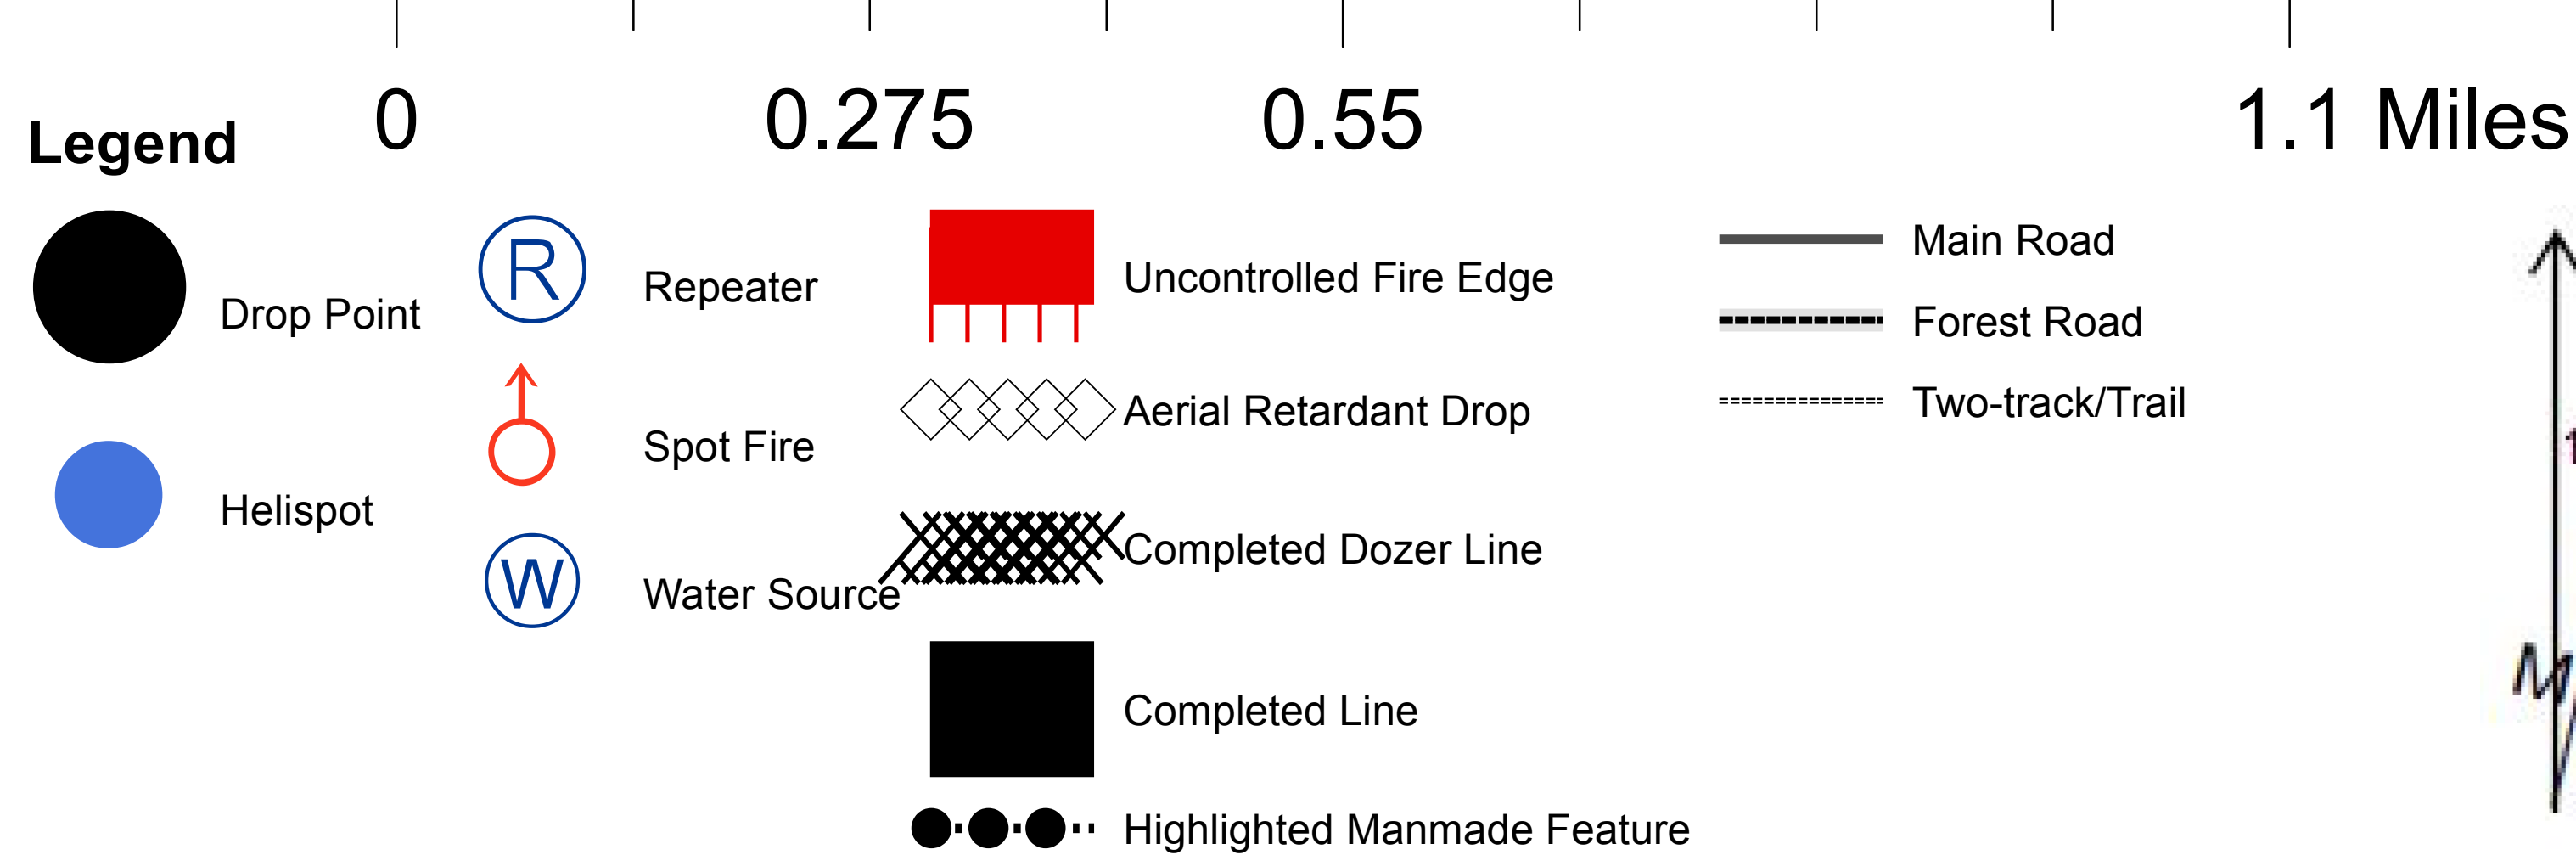

Morrell Complex
MT-LNF-000851
Aug. 31, 2015
825 acres
NAD 83
Degrees, Decimal Minutes