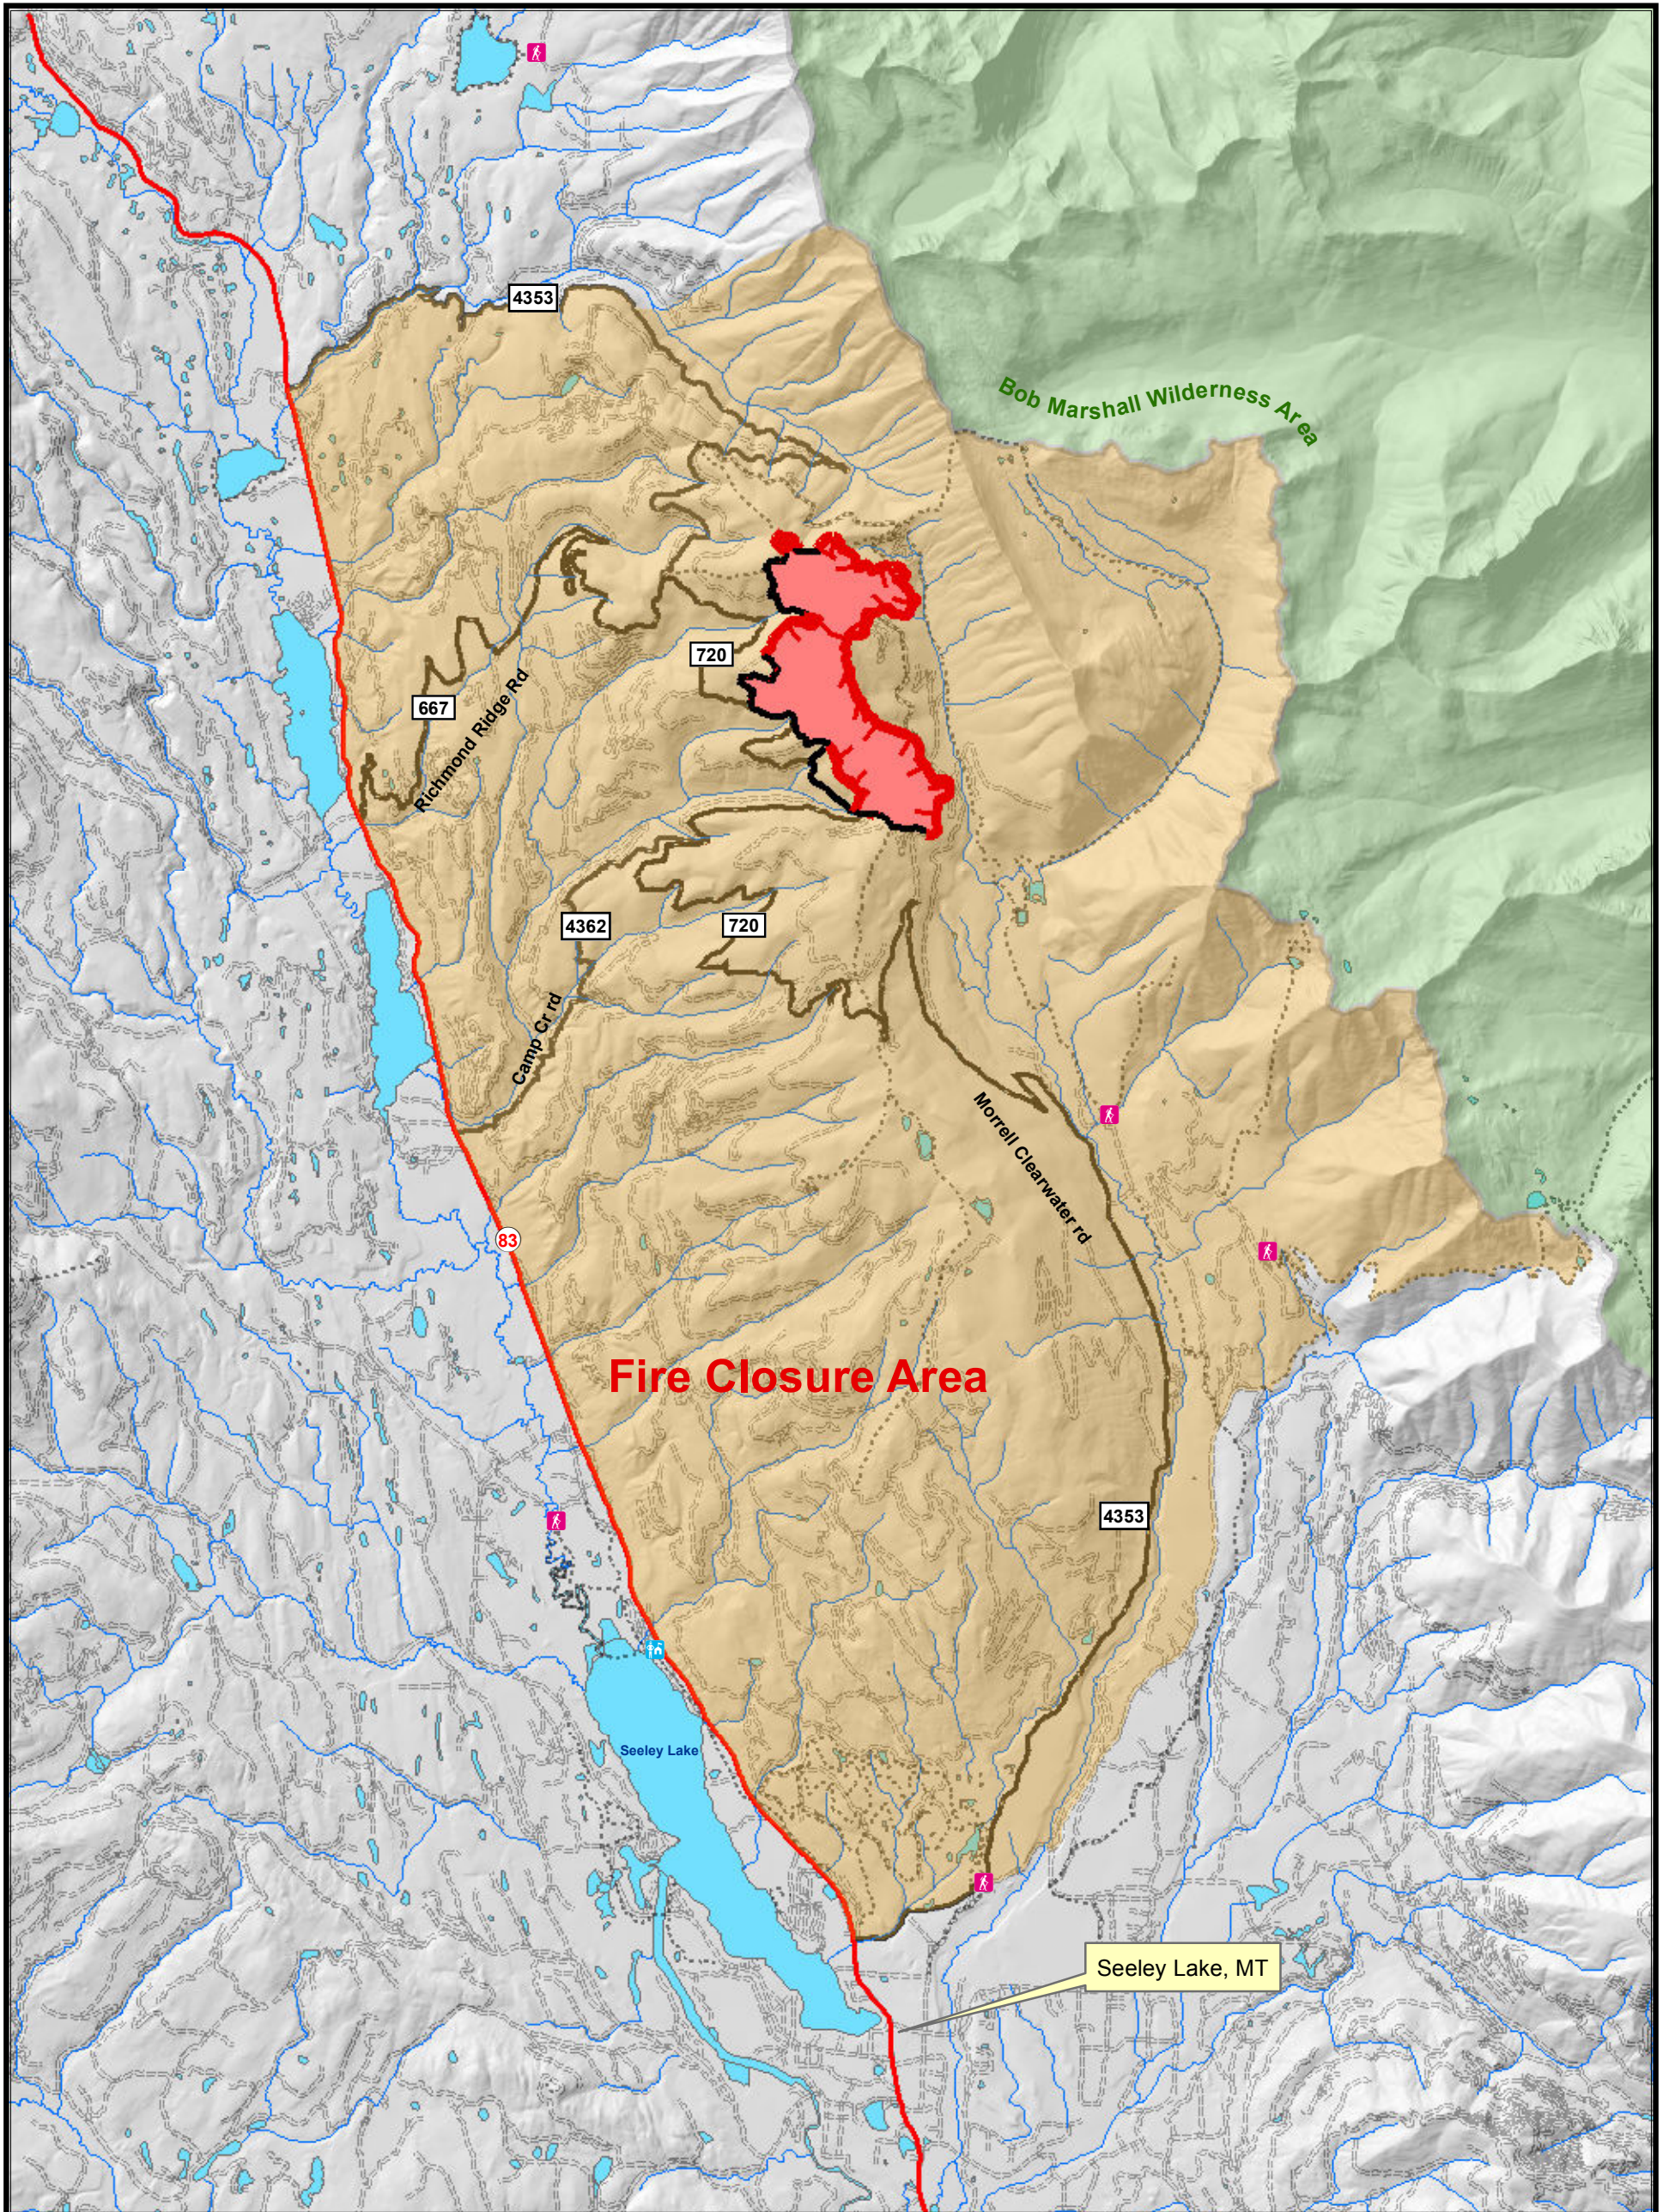

# Morrell Complex Fire

## Fire Closure Map

MT-LNF-000851  
 August 31, 2015  
 825 acres  
 NAD 1983  
 Degrees, Decimal Minutes

### Legend

-  Uncontrolled Fire Edge
-  Completed Line
-  Seeley Lake Ranger Station
-  Trailhead
-  Wilderness Areas
-  Morrell Complex Closure Area
-  Streams
-  Trails
-  Other Roads

0 1 2 4 Miles

W. Glesener  
 Aug. 30, 2015  
 2130 Hours