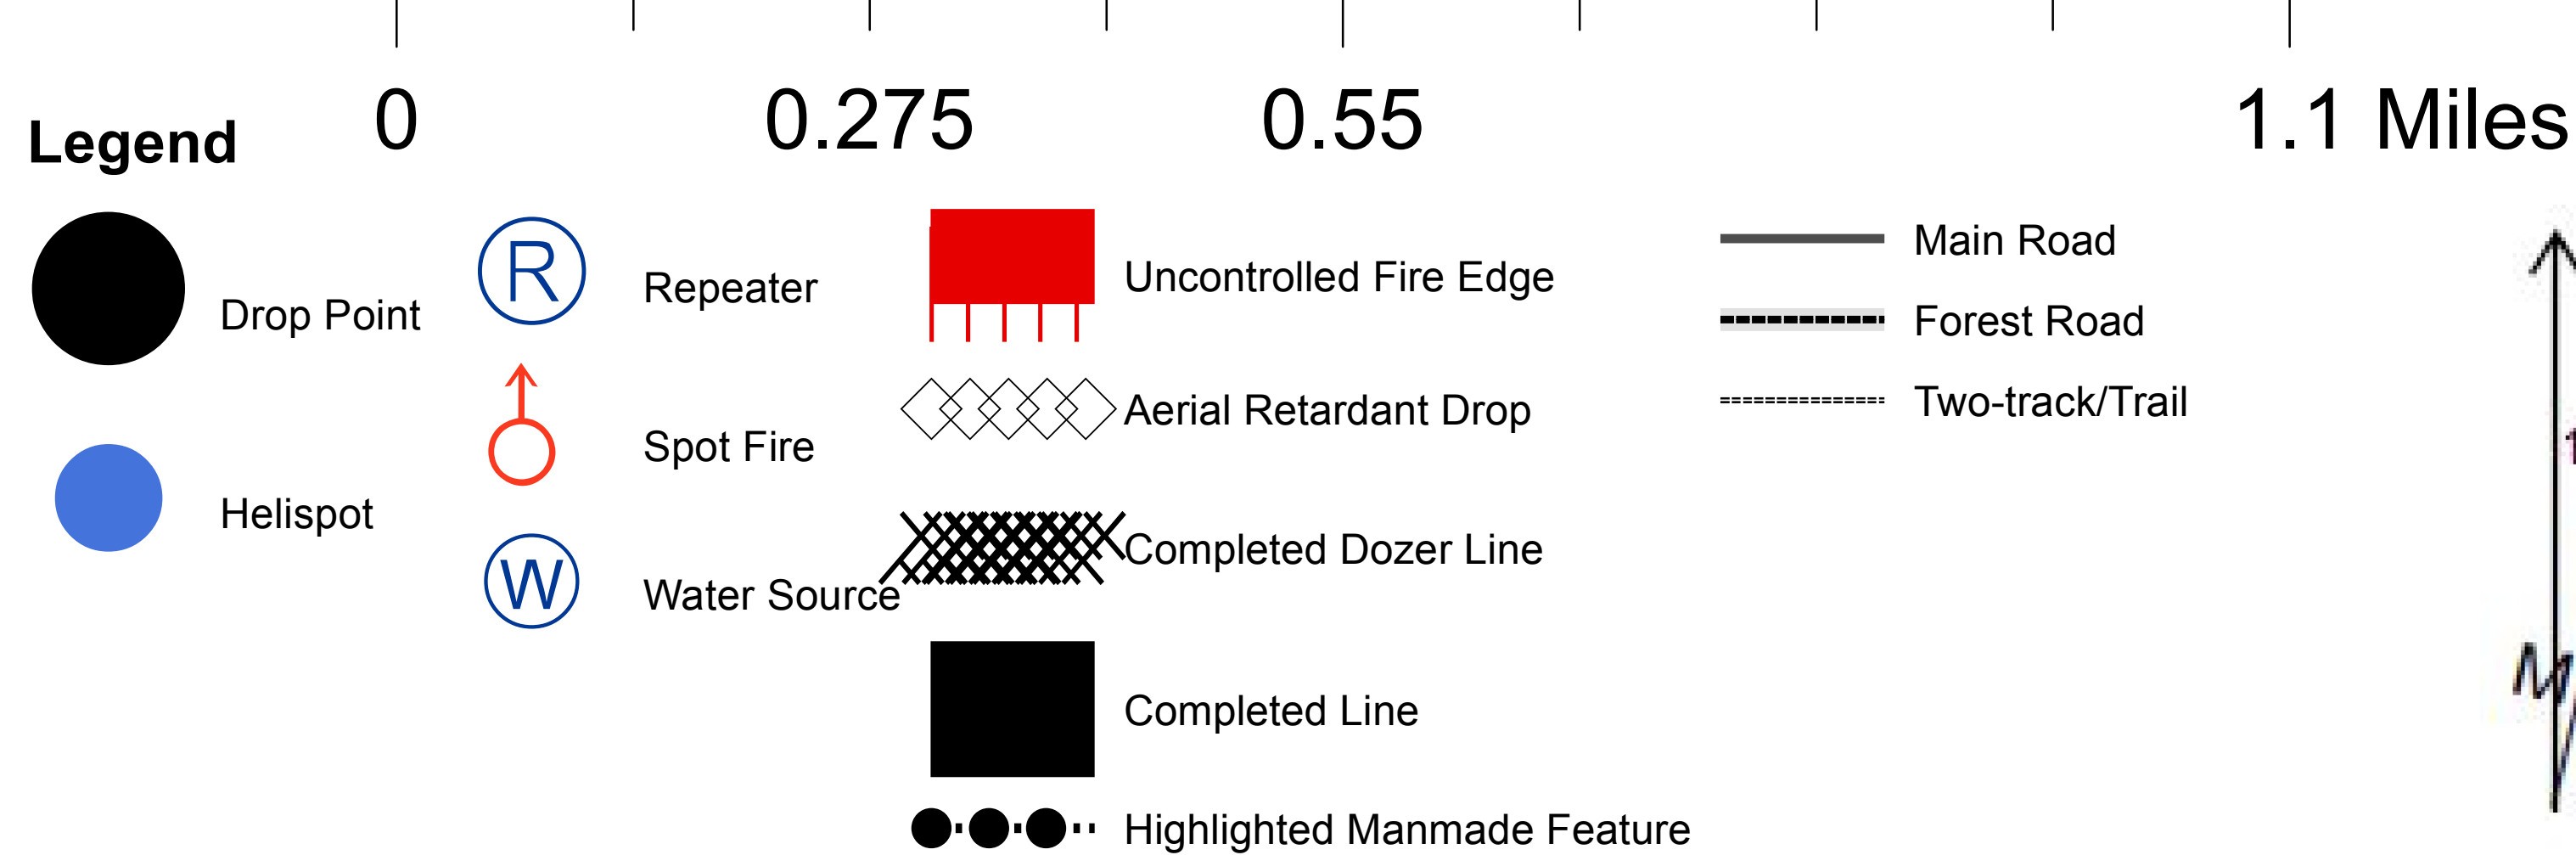

Morrell Complex
MT-LNF-000851
Sept. 1, 2015
825 acres
NAD 83
Degrees, Decimal Minutes