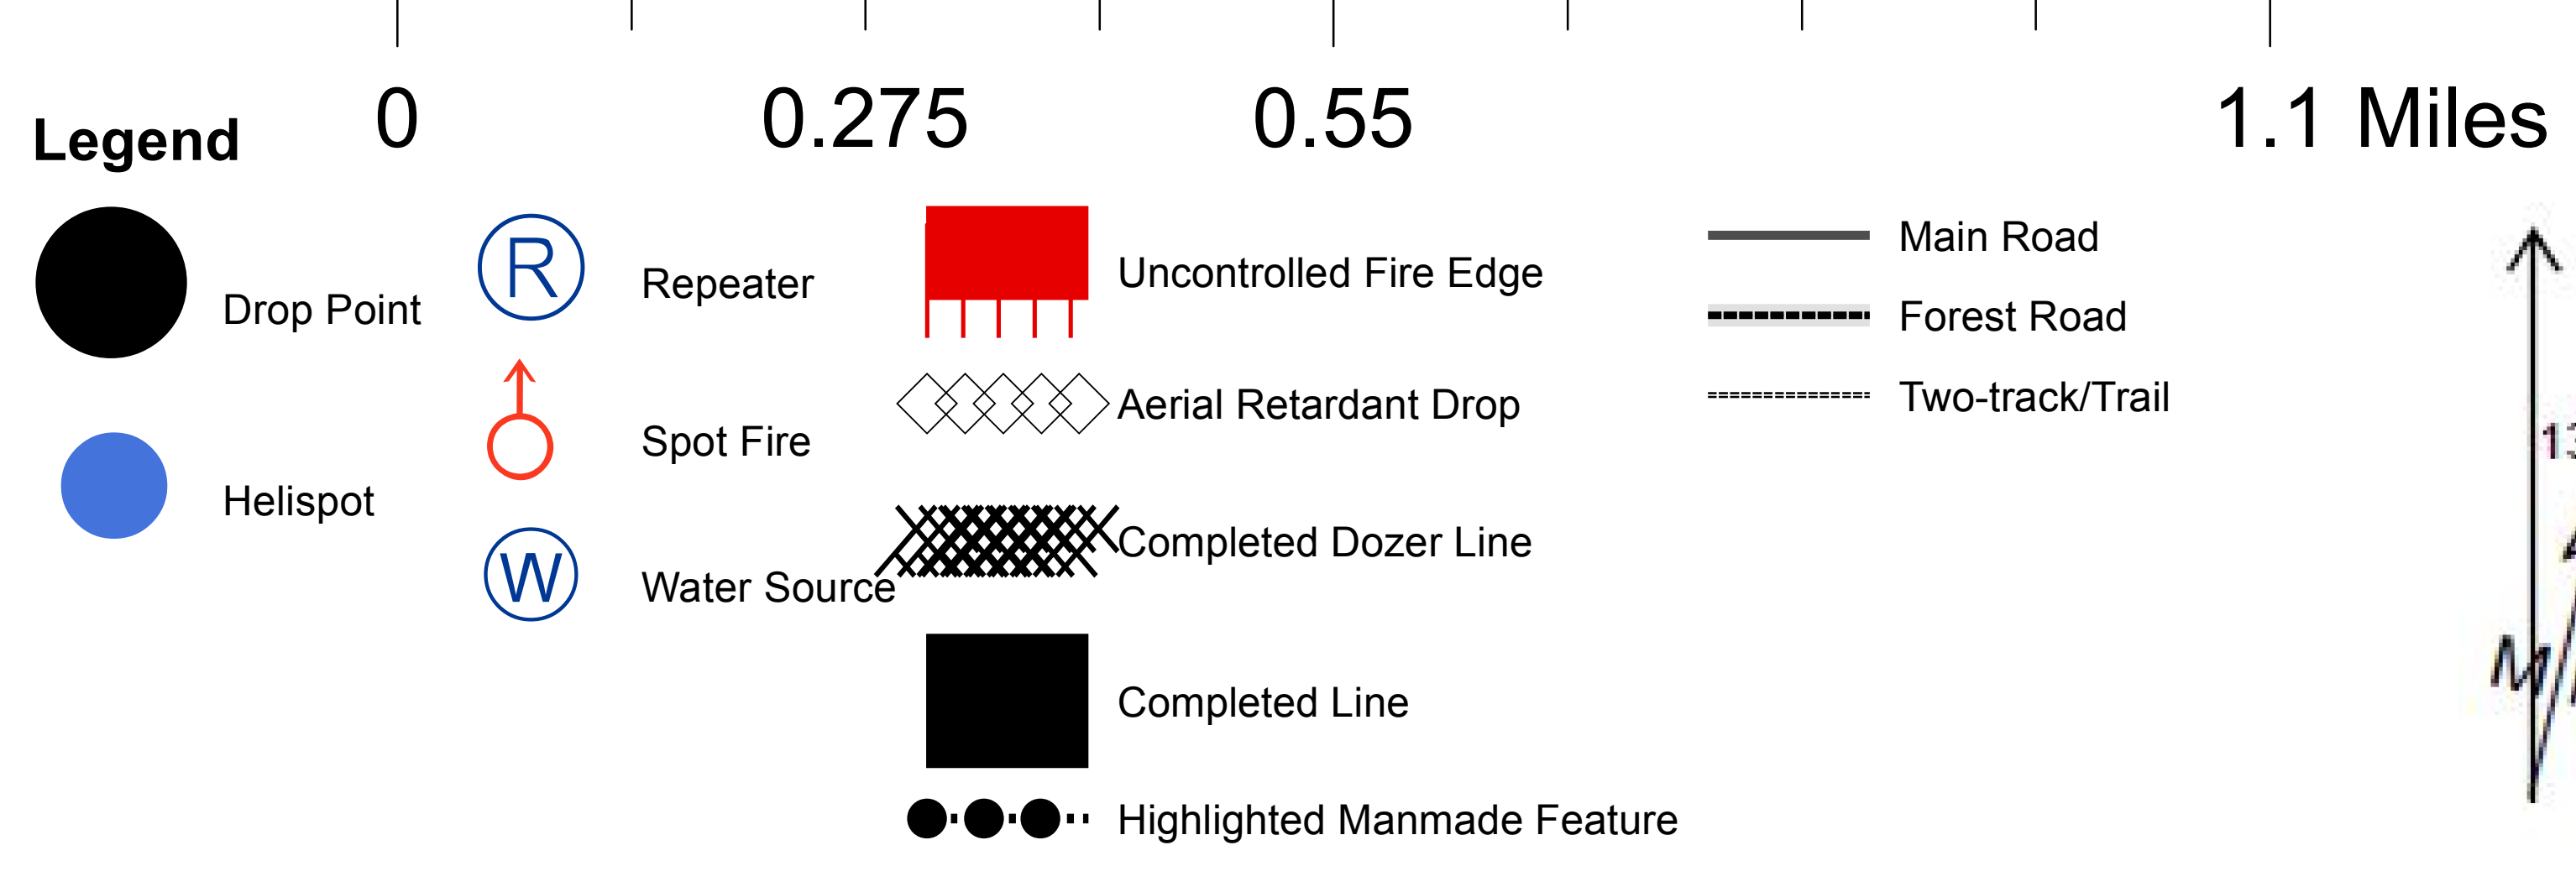

Morrell Complex
MT-LNF-000851
Sept. 2, 2015
870 acres
NAD 83
Degrees, Decimal Minutes