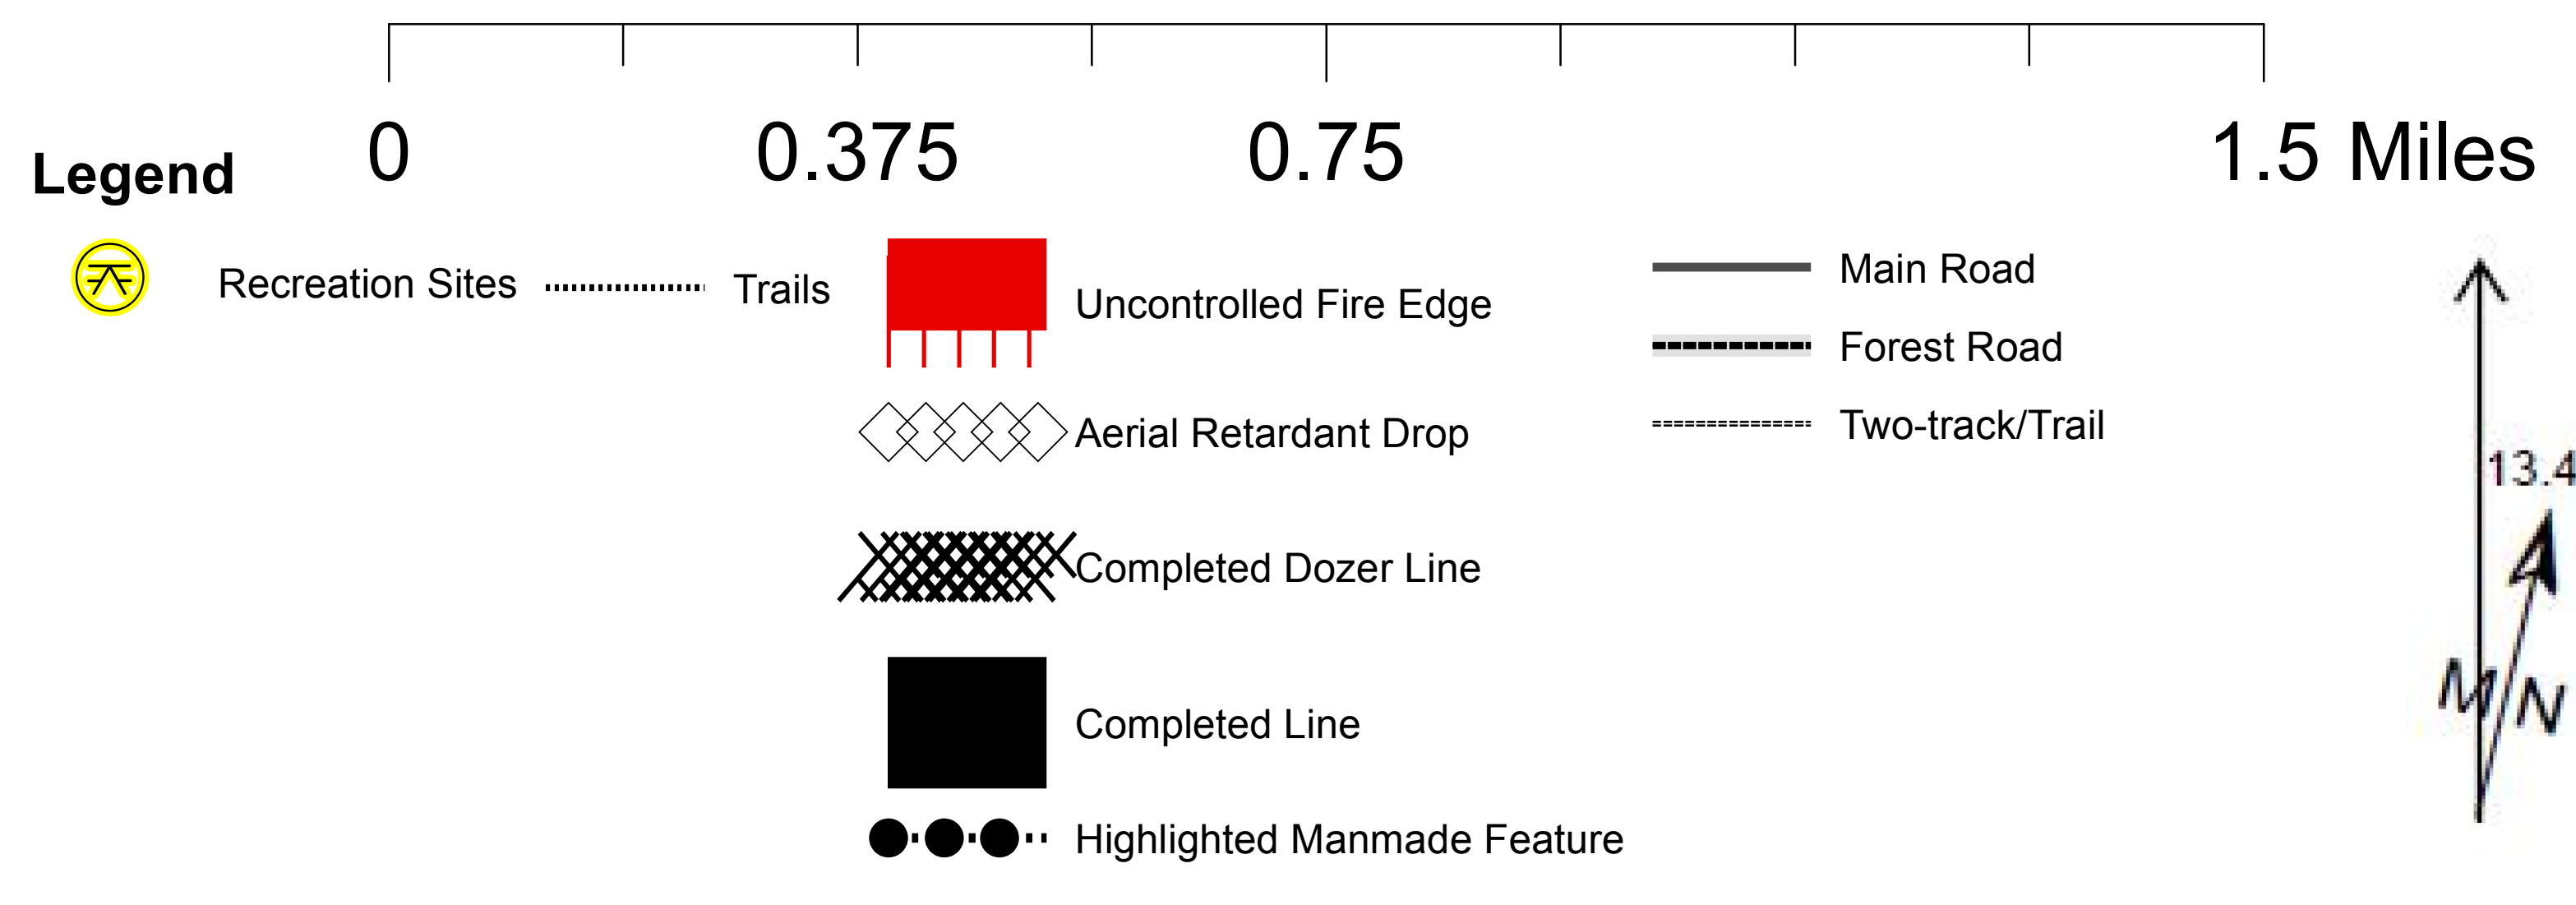

Morrell Complex
MT-LNF-000851
Sept. 3, 2015
890 acres
NAD 83
Degrees, Decimal Minutes

13.45° E

W. Glesener
 Sep 03, 2015
 09:34 Hrs

Document Name: pdt_fire_detail_ansiE_Prt_20150902_2030_Morrell_MTLNF000851_FIMT100011