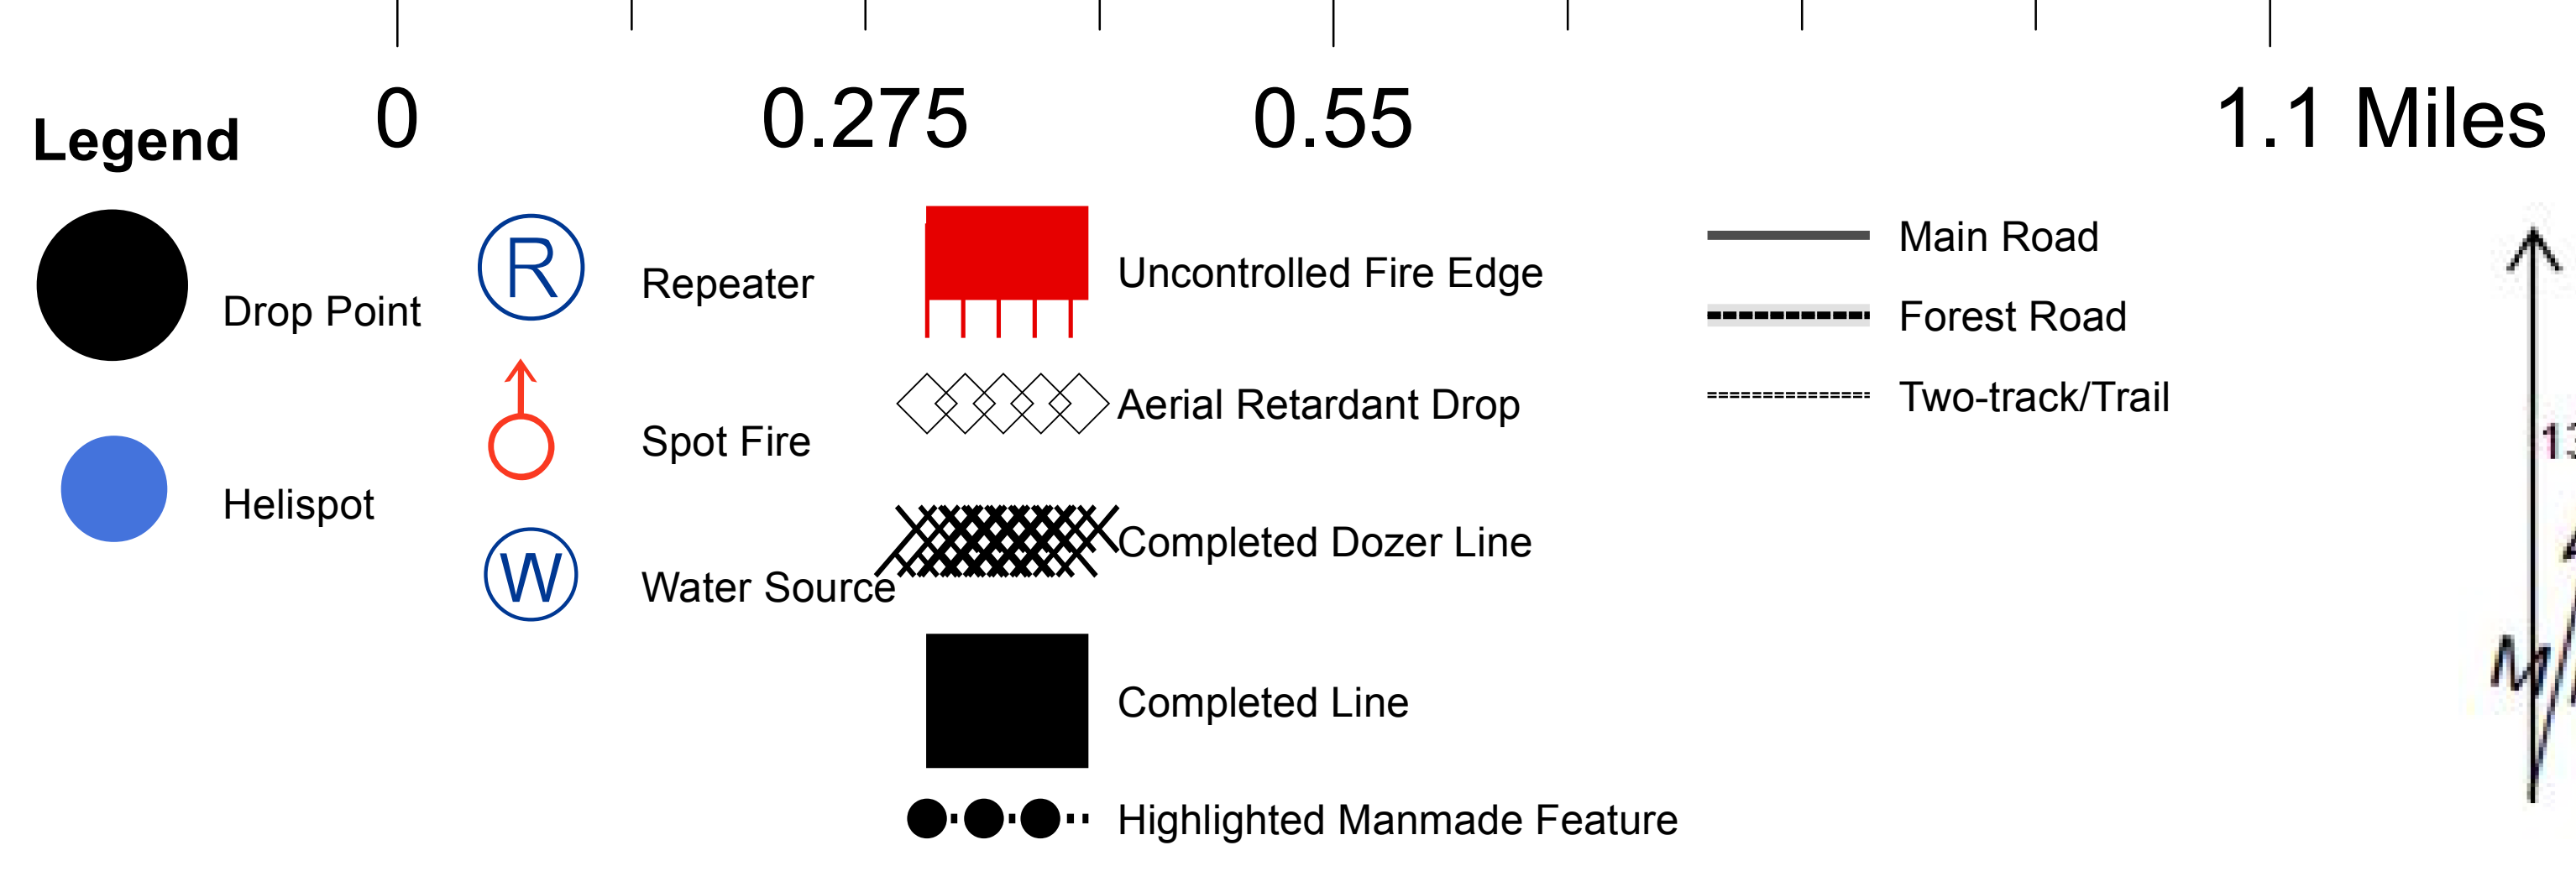

Morrell Complex
MT-LNF-000851
DATE: _____
870 acres
NAD 83
Degrees, Decimal Minutes

Document Name: Briefing_Aerial_Map_20150904_2000_Morrell_MTLNF000851_FIMT1000111